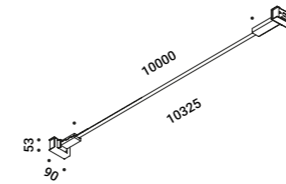

**INFINITO 5 TW**  
Length 5000 mm - Tunable White  
50W  
24V DC  
2700/6500K - 7650lm  
CRI >90  
Driver not included  
CE IP20

Matt White - 2700/6500K  
Matt Black - 2700/6500K

1A4860300.96.20  
1A4860400.96.20