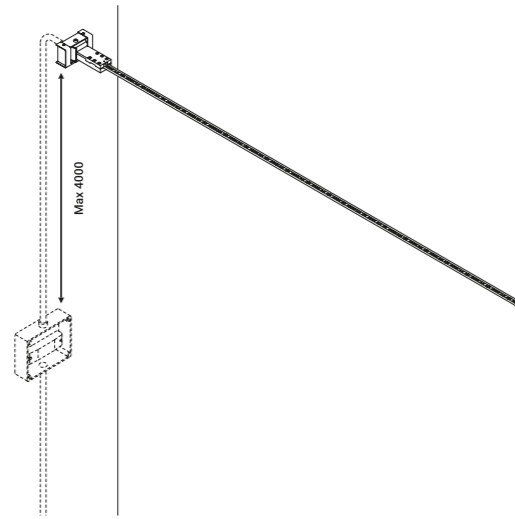

Remote power supply kit