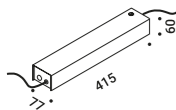

Compulsory accessories / Accessori obbligatori

Installation kit / Kit installazione

Spacer / Distanziale		Not included	
Matt White	For power supply kit with plug	INFINITO 6 / INFINITO 12	1A4930300.00.00
Matt Black	For power supply kit with plug	INFINITO 6 / INFINITO 12	1A4930400.00.00

Electrical power supply / Alimentazione elettrica

Power supply kit with plug / Kit alimentazione con spina		Not included	
Matt White	Input 100-240V - 50/60Hz - Output 48V - Max 57W - IP20	INFINITO 6	1X0060300.01.06
Matt Black	Input 100-240V - 50/60Hz - Output 48V - Max 57W - IP20	INFINITO 6	1X0060400.01.06