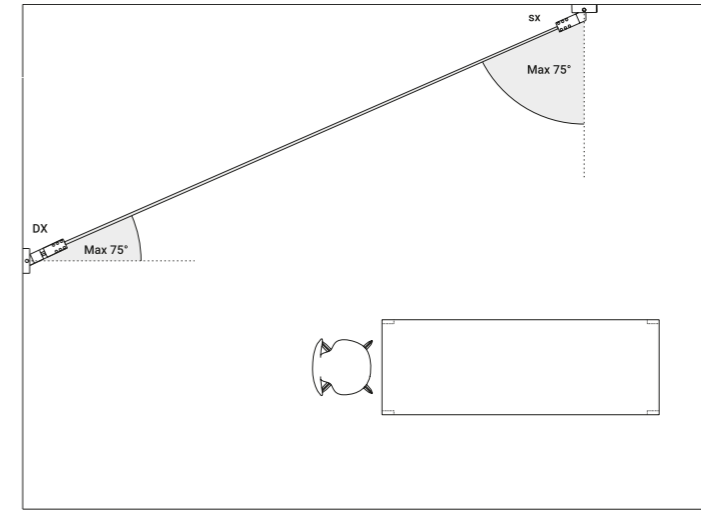

1A0340400.00.00 - 1A0350400.00.00 - Kit wall connection sloped 75°