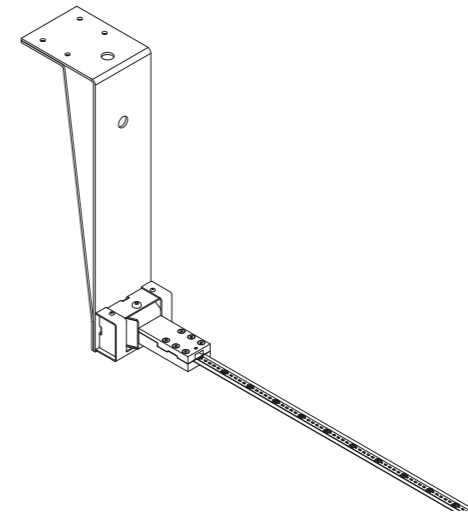

1A0080400.00.00 - Ceiling connection kit