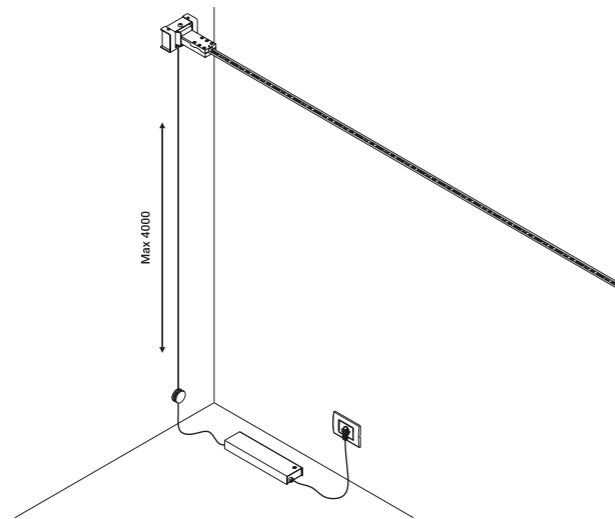

Power supply kit with plug