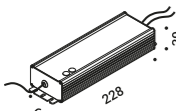

Driver LED		Not included	
100-240V	48V/150W/IP67/1-10V	INFINITO 12 / INFINITO 10 TW	1Z1120250