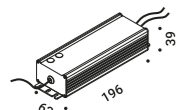

Driver LED		Not included	
100-240V	48V/80W/IP67/1-10V	INFINITO 6 / INFINITO 5 TW	1Z1120400