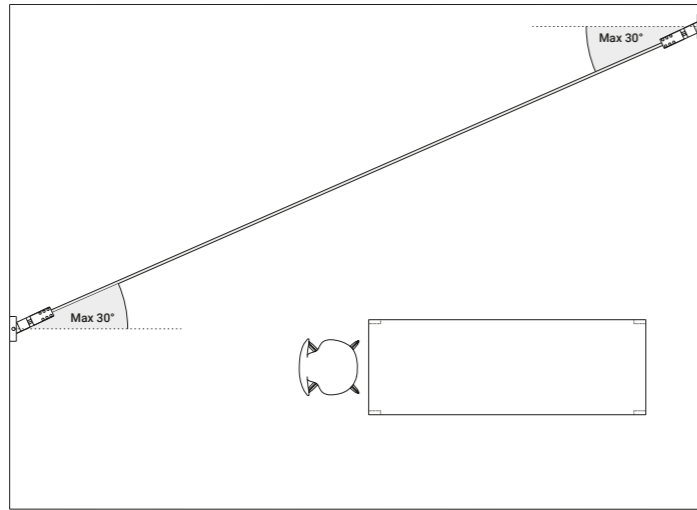

<b>Swallows / Rondini</b>		Not included	
Matt Black			1A0800400.00.00

Remote power supply kit

Power supply kit with plug

1A0080400.00.00 - Ceiling connection kit

1A0080400.00.00 - Example of installation with ceiling connection kit