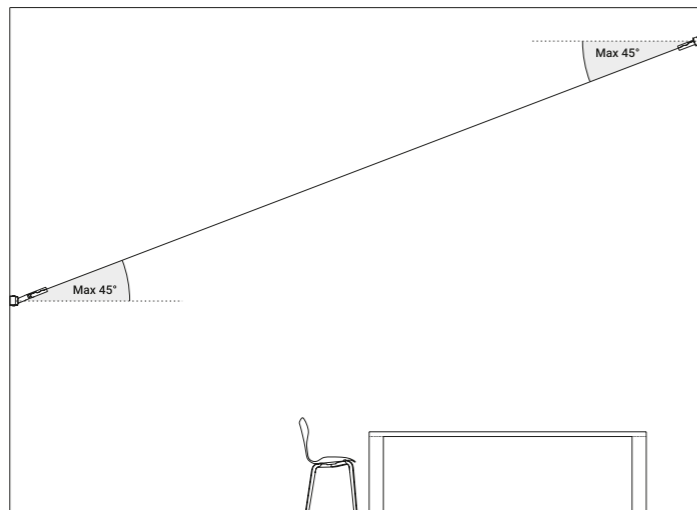

1A0120400.00.00 - Kit wall connection vertical sloped 45°