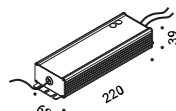

Driver LED		Not included	
100-240V	48V/240W/IP67/1-10V	INFINITO 18	1Z1120390