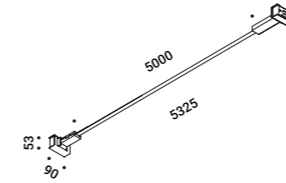

**INFINITO 5 TW**  
Length 5000 mm - Tunable White  
50W  
24V DC  
2700/6500K - 7650lm  
CRI >90  
Driver not included  
CE IP20

Matt White - 2700/6500K  
Matt Black - 2700/6500K

1A4860300.96.20  
1A4860400.96.20