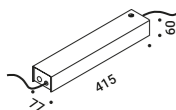

Power supply kit with plug / Kit alimentazione con spina		Not included	
Matt White	Input 100-240V - 50/60Hz - Output 48V - Max 114W - IP20	INFINITO 12	1X0060300.02.06
Matt Black	Input 100-240V - 50/60Hz - Output 48V - Max 114W - IP20	INFINITO 12	1X0060400.02.06