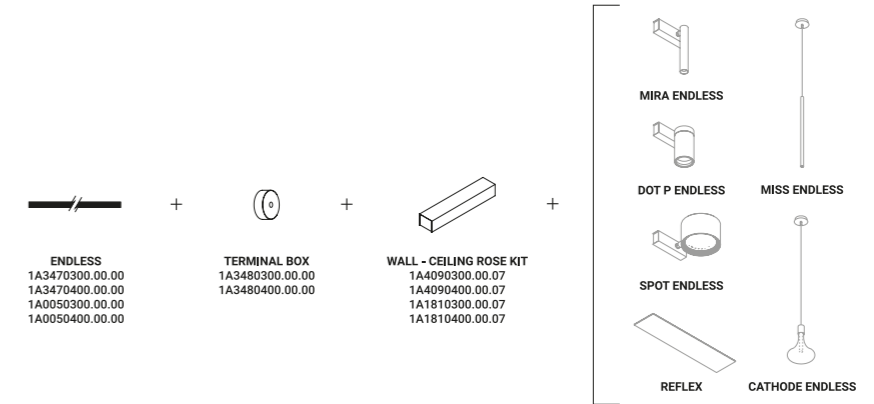

Wall and ceiling rose kit for Endless dimmable system