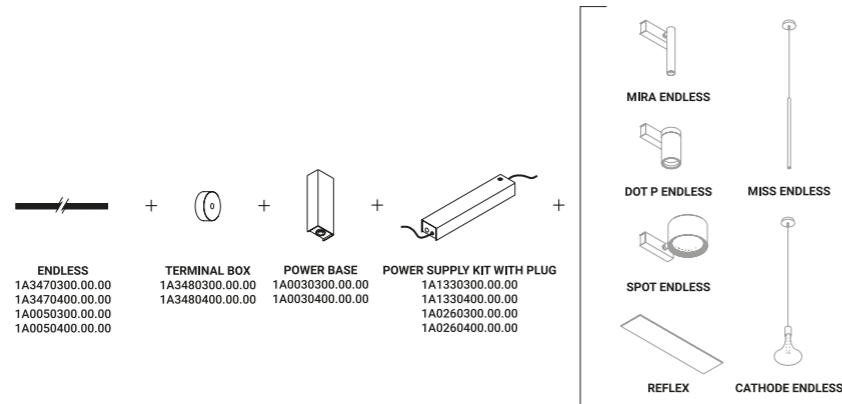

ENDLESS

Remote power supply kit for Endless ON/OFF system

Wall and ceiling rose kit for Endless ON/OFF system

Power supply kit with plug for Endless ON/OFF system

Remote power supply kit for Endless dimmable system