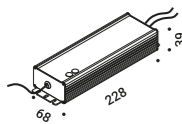

Driver LED		Not included
100-240V	48V/150W/IP67/1-10V	1Z1120250