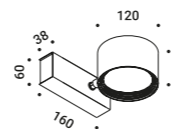

SPOT ENDLESS

Max 13W
48V DC
Driver not included
LED Module not included

Matt White - ENDLESS	1A1080300.00.40
Matt Black - ENDLESS	1A1080400.00.40