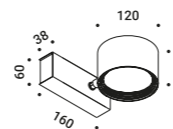

SPOT ENDLESS CASAMBI

Max 15,5W
48V DC
Driver not included
CASAMBI
LED Module not included

Matt White - ENDLESS - CASAMBI	1A1080300.00.41
Matt Black - ENDLESS - CASAMBI	1A1080400.00.41