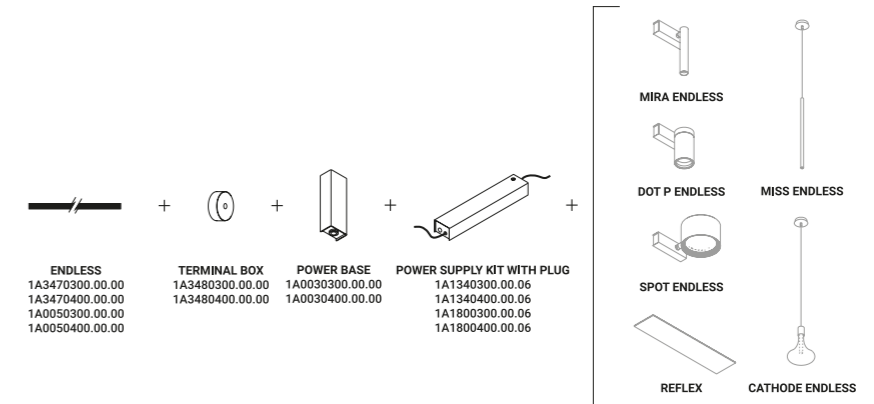

Power supply kit with plug for Endless dimmable system