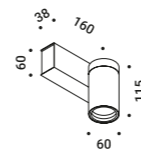

DOT P ENDLESS

13W
 48V DC
 2700K / 3000K
 CRI 97
 Driver not included

Matt White - 2700K - ENDLESS	1A2340300.27.40
Matt White - 3000K - ENDLESS	1A2340300.30.40
Matt Black - 2700K - ENDLESS	1A2340400.27.40
Matt Black - 3000K - ENDLESS	1A2340400.30.40