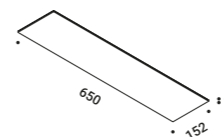

REFLEX

23W
48V DC
2700K - 2158lm / 3000K - 2320lm
CRI >90
Driver not included

Matt Black - 2700K	1A0850400.27.20
Matt Black - 3000K	1A0850400.30.20