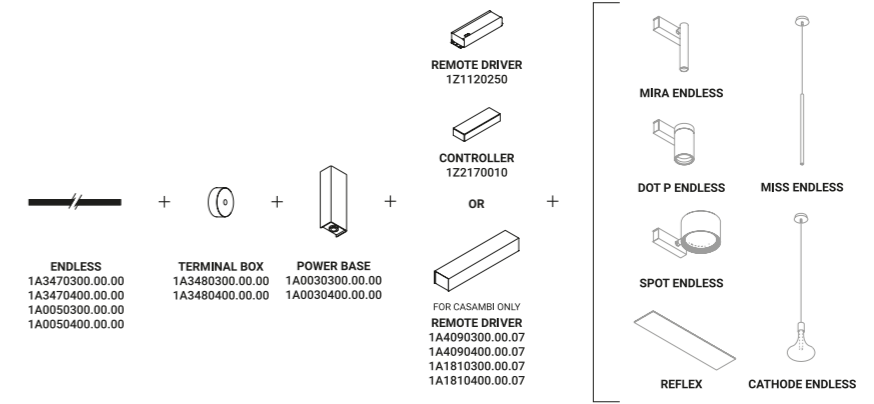

ENDLESS

Remote power supply kit for Endless ON/OFF system

Wall and ceiling rose kit for Endless ON/OFF system

Power supply kit with plug for Endless ON/OFF system

Remote power supply kit for Endless dimmable system