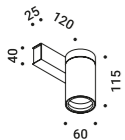

DOT P ENDLESS

13W
48V DC
2700K / 3000K
CRI 97
Driver not included

Matt White - 2700K - ENDLESS	1A2340300.27.40
Matt White - 3000K - ENDLESS	1A2340300.30.40
Matt Black - 2700K - ENDLESS	1A2340400.27.40
Matt Black - 3000K - ENDLESS	1A2340400.30.40