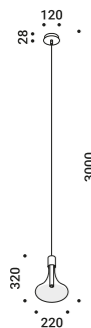

SPOT ENDLESS

Max 13W
 48V DC
 Driver not included
 LED Module not included

Matt White - ENDLESS	1A1080300.00.40
Matt Black - ENDLESS	1A1080400.00.40

SPOT ENDLESS CASAMBI

Max 15,5W
 48V DC
 Driver not included
 CASAMBI
 LED Module not included

MISS ENDLESS

6,3W
48V DC
2700K - 290lm / 3000K - 310lm
CRI >90
Driver not included

Matt White - 2700K - ENDLESS	1A2960300.27.40
Matt White - 3000K - ENDLESS	1A2960300.30.40
Matt Black - 2700K - ENDLESS	1A2960400.27.40
Matt Black - 3000K - ENDLESS	1A2960400.30.40
Brushed Brass - 2700K - ENDLESS	1A2960800.27.40
Brushed Brass - 3000K - ENDLESS	1A2960800.30.40
Total Black - 2700K - ENDLESS	1A2962600.27.40
Total Black - 3000K - ENDLESS	1A2962600.30.40