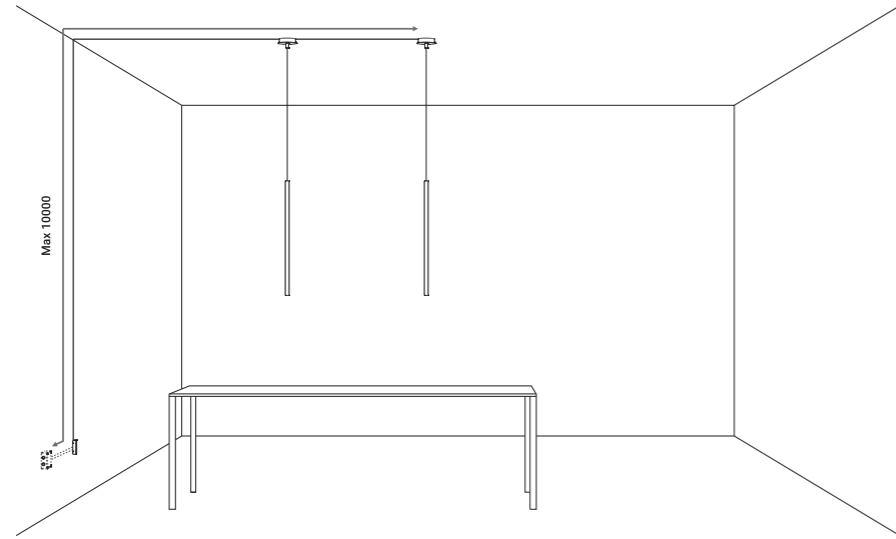

MISS ENDLESS - Installation with Endless and remote power supply kit