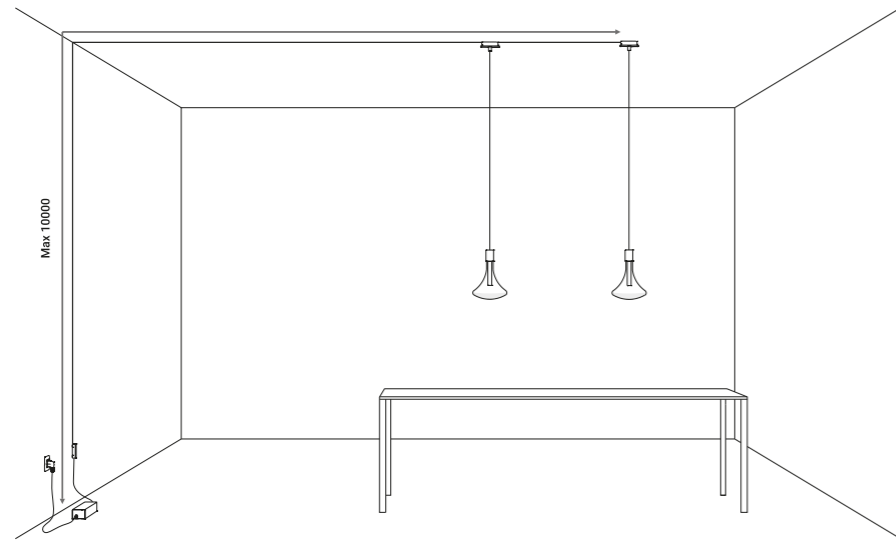

CATHODE ENDLESS - Installation with Endless and power supply kit with plug