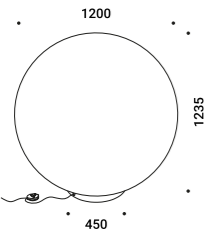

## MOON 80 F

Diameter 780 mm  
Max 15W - E27  
100-240V - 50/60Hz  
Bulb not included  
Dimmer on board  
CE IP20

Standard - Dimmer on board

|1A4880000.00.06 |