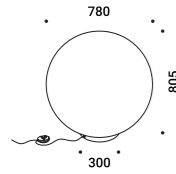

## MOON 80 F

Diameter 780 mm  
Max 15W - E27  
100-240V - 50/60Hz  
Bulb not included  
Dimmer on board  
CE IP20

Standard - Dimmer on board

|1A4880000.00.06 |