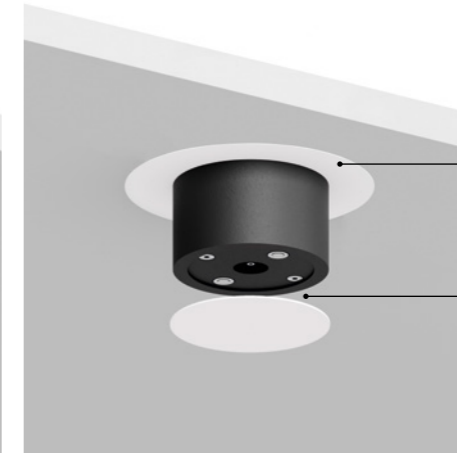

SUSPENSION FIXING KIT / KIT DI FISSAGGIO PER SOSPENSIONE

Ceiling fixing kit / Kit fissaggio a soffitto

Back plate for masonry ceilings
Back plate per soffitti in muratura

Magnetic fixing
Fissaggio magnetico

62

Model	Use	Product reference	Finish	Code
Recessed fixing kit.01	For suspension cables	REFLEX S 1 SHANGHAI 1	Matt White	1X0000300.01.00
		SHANGHAI 2 SIMBIOSI SOTTILE 2 SOTTILE 2 DE	Matt Black	1X0000400.01.00
Recessed fixing kit.02	For electrical cables	MAGIA	Matt White	1X0000300.02.00
			Matt Black	1X0000400.02.00
Recessed fixing kit.03	For suspension cables	FOSBURY MASAI 1	Matt White	1X0000300.03.00
		MASAI 2 SPY SPY DE	Matt Black	1X0000400.03.00
Recessed fixing kit.04	For electrical cables	ASINTOTO REFLEX S 2	Matt White	1X0000300.04.00
		SOTTILE 2 SOTTILE 2 DE	Matt Black	1X0000400.04.00
Recessed fixing kit.05	For electrical cables	LOUIS XIV 2	Matt White	1X0000300.05.00
		SOTTOSOPRA 2	Matt Black	1X0000400.05.00

Model	Use	Product reference	Finish	Code
Ceiling fixing kit.01	For suspension cables	REFLEX S 1 SHANGHAI 1	Matt White	1X0010300.01.00
		SHANGHAI 2 SIMBIOSI SOTTILE 2 SOTTILE 2 DE	Matt Black	1X0010400.01.00
Ceiling fixing kit.02	For electrical cables	MAGIA	Matt White	1X0010300.02.00
			Matt Black	1X0010400.02.00
Ceiling fixing kit.03	For suspension cables	FOSBURY MASAI 1	Matt White	1X0010300.03.00
		MASAI 2 SPY SPY DE	Matt Black	1X0010400.03.00
Ceiling fixing kit.04	For electrical cables	ASINTOTO REFLEX S 2	Matt White	1X0010300.04.00
		SOTTILE 2 SOTTILE 2 DE	Matt Black	1X0010400.04.00
Back plate	For masonry ceilings		Matt White	1X0050300.01.00