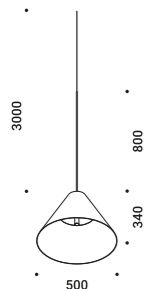

SOTTOSOPRA 2

Remote power supply model

30W

Max 500mA DC

2700K - Down 228lm - Up 1827lm /

3000K - Down 245lm - Up 1876lm

CRI >90 / >80

Driver not included

2 Drivers required

CE IP20

Matt White - 2700K

1A4540300.27.20

Matt White - 3000K

1A4540300.30.20

The sizes are expressed in millimeters.

SOTTOSOPRA

Davide Groppi / 2023

Optional accessories / Accessori opzionali

Installation kit / Kit installazione

62

Recessed fixing kit for 12.5 mm plasterboard / Kit di fissaggio ad incasso per cartongesso 12,5 mm Not included

Matt White	For electrical cables - 1 Piece - Plasterboard cut-out Ø 44 mm - Minimum space for mounting 70 mm	SOTTOSOPRA 2	1X0000300.05.00
Matt Black	For electrical cables - 1 Piece - Plasterboard cut-out Ø 44 mm - Minimum space for mounting 70 mm	SOTTOSOPRA 2	1X0000400.05.00

Electrical power supply / Alimentazione elettrica

52

110

22

Driver LED Not included

220-240V(110-127V)	500mA/25W(13,5W)/IP20/DALI - PUSH - 1-10V	SOTTOSOPRA 2	1Z0241270.500

44

138

30

Driver LED Not included

220-240V	500mA/36,4W/IP20/TRIAC/IGBT	SOTTOSOPRA 2	1Z2270010.500