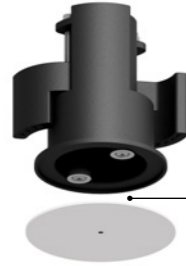

SUSPENSION FIXING KIT / KIT DI FISSAGGIO PER SOSPENSIONE

Recessed fixing kit / Kit fissaggio ad incasso

Fixing kit for 12.5 mm plasterboard
Kit fissaggio per cartongesso 12,5 mm

Magnetic fixing
Fissaggio magnetico