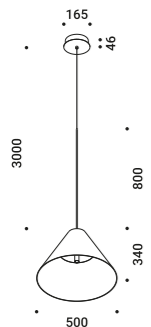

SOTTOSOPRA 1

Ceiling rose model

30W

100-240V - 50/60Hz

2700K - Down 228lm - Up 1827lm /

3000K - Down 245lm - Up 1876lm

CRI >90 / >80

Driver included

DALI - PUSH - 1-10V

CE IP20

Matt White - 2700K - DALI - PUSH - 1-10V

1A4540300.27.07

Matt White - 3000K - DALI - PUSH - 1-10V

1A4540300.30.07