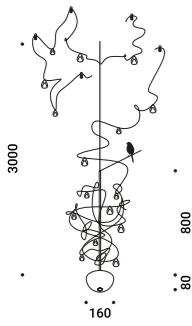

Suspension / Indirect-Direct / Indoor

Material Glass - Metal  
 Finish .19 Polished Gold

**LOUIS XIV 1**

Ceiling rose model  
 30W  
 110-240V - 50/60Hz  
 2700K - Up 1650lm - Down 410lm /  
 3000K - Up 1650lm - Down 410lm  
 CRI >90  
 Driver included  
 Driver integrated  
 TRIAC/IGBT  
**CE IP20**

Polished Gold - 2700K - TRIAC/IGBT  
 Polished Gold - 3000K - TRIAC/IGBT

1A4361900.27.02  
 1A4361900.30.02

**LOUIS XIV 1**

Ceiling rose model  
 30W  
 110-240V - 50/60Hz  
 2700K - Up 1650lm - Down 410lm /  
 3000K - Up 1650lm - Down 410lm  
 CRI >90  
 Driver included  
 Driver integrated  
 DALI - PUSH - 1-10V  
**CE IP20**

Polished Gold - 2700K - DALI - PUSH - 1-10V  
 Polished Gold - 3000K - DALI - PUSH - 1-10V

1A4361900.27.07  
 1A4361900.30.07

**LOUIS XIV 2**

Remote power supply model  
 30W  
 Max 500mA DC  
 2700K - Up 1650lm - Down 410lm /  
 3000K - Up 1650lm - Down 410lm  
 CRI >90  
 Driver not included  
 2 Drivers required  
**CE IP20**