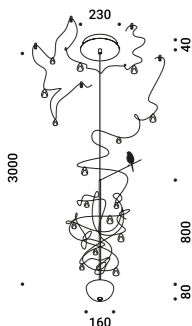

Suspension / Indirect-Direct / Indoor

Material Glass - Metal  
 Finish .19 Polished Gold

**LOUIS XIV 1**

Ceiling rose model  
 30W  
 110-240V - 50/60Hz  
 2700K - Up 1650lm - Down 410lm /  
 3000K - Up 1650lm - Down 410lm  
 CRI >90  
 Driver included  
 Driver integrated  
 TRIAC/IGBT  
**CE IP20**

Polished Gold - 2700K - TRIAC/IGBT  
 Polished Gold - 3000K - TRIAC/IGBT

1A4361900.27.02  
 1A4361900.30.02

**LOUIS XIV 1**

Ceiling rose model  
 30W  
 110-240V - 50/60Hz  
 2700K - Up 1650lm - Down 410lm /  
 3000K - Up 1650lm - Down 410lm  
 CRI >90  
 Driver included  
 Driver integrated  
 DALI - PUSH - 1-10V  
**CE IP20**

Polished Gold - 2700K - DALI - PUSH - 1-10V  
 Polished Gold - 3000K - DALI - PUSH - 1-10V

1A4361900.27.07  
 1A4361900.30.07

**LOUIS XIV 2**

Remote power supply model  
 30W  
 Max 500mA DC  
 2700K - Up 1650lm - Down 410lm /  
 3000K - Up 1650lm - Down 410lm  
 CRI >90  
 Driver not included  
 2 Drivers required  
**CE IP20**