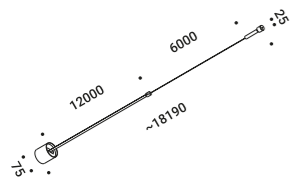

Wall / Indirect / Indoor

Material Metal
Finish .00 Standard

Note Dimmable wall luminaire.

Apparecchio da parete dimmerabile.

UTOPIA 6

Length 6000 mm
 79W
 24V DC
 2700K - 6079lm / 3000K - 6322lm
 CRI >90
 Driver not included

CE IP20

Standard - 2700K
 Standard - 3000K

1A4250000.27.20
 1A4250000.30.20

UTOPIA 12

Length 12000 mm
 125W
 24V DC
 2700K - 10133lm / 3000K - 10538lm
 CRI >90
 Driver not included

CE IP20

Standard - 2700K
 Standard - 3000K