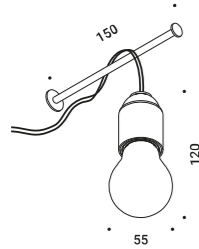

HAZARD

Davide Groppi / 2023

Wall-Outdoor / Direct / Outdoor

Material Metal - Thermoplastic resin
Finish .00 Standard

Note Luminaire with red and black cables (1,5 m).

Apparecchio con cavi rosso e nero (1,5 m).

Not included

The sizes are expressed in millimeters.

HAZARD