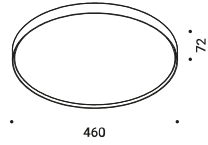

AURORA

Davide Groppi / 2023

Ceiling-Wall / Diffuse / Indoor

Material Metal - PMMA
Finish **.03** Matt White **.04** Matt Black **.32** Copper Oxide

Note White wall and ceiling mount luminaire.

Apparecchio con attacco a parete e soffitto bianco.

AURORA

28W

110-240V - 50/60Hz

3000K - 2700lm

CRI 80

Driver included

Driver integrated

DALI - PUSH - 1-10V

CE IP20

Matt White - 3000K - DALI - PUSH - 1-10V

1A4010300.30.07

Matt Black - 3000K - DALI - PUSH - 1-10V

1A4010400.30.07

Copper Oxide - 3000K - DALI - PUSH - 1-10V

1A4013200.30.07

The sizes are expressed in millimeters.