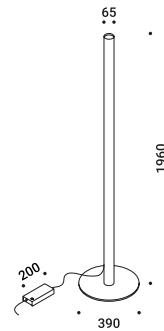

# MISTER

Omar Carraglia / 2013

Floor / Indirect / Indoor

**Material** Metal - Methacrylate

**Finish** .03 Matt White .04 Matt Black

**Note** Floor luminaire. Dimmer on the cable. White cable for the matt white finish, black cable for the matt black finish. *Apparecchio illuminante da terra. Dimmer lungo il cavo. Cavo bianco per la finitura bianco opaco e cavo nero per la finitura nero opaco.*

## MISTER

33W

110-240V - 50/60Hz

2700K - 2771lm / 3000K - 2884lm

CRI >90

Driver integrated

Dimmer on board

CE IP20