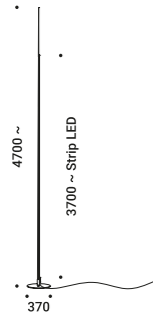

ORIGINE OUTDOOR

Davide Groppi - Giorgio Rava / 2020

Outdoor-Floor / Indirect / Outdoor

Material Fiberglass - Metal
Finish .04 Matt Black

Note Luminaire with black cable (5 m).

Apparecchio con cavo nero (5 m).

The sizes are expressed in millimeters.