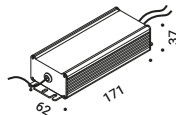

Compulsory accessories / Accessori obbligatori

Electrical power supply / Alimentazione elettrica

Driver LED

Not included

100-240V

24V/60W/IP67/1-10V

1Z1120260

Optional accessories / Accessori opzionali

Installation kit / Kit installazione

Driver connector IP68 / Connettore driver IP68

Included

1 Piece

1A1660000.00.00

The sizes are expressed in millimeters.