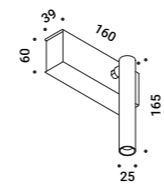

MIRA ENDLESS CASAMBI

ENDLESS version only
8,5W - 0,22A
48V DC
2700K - 327lm / 3000K - 352lm
CRI >90
Driver not included
See page ENDLESS

CE IP20 E A

Matt White - 2700K
Matt White - 3000K
Matt Black - 2700K
Matt Black - 3000K

1A2280300.27.41
1A2280300.30.41
1A2280400.27.41
1A2280400.30.41