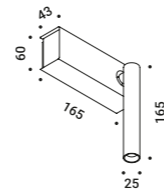

Wall-Ceiling / Direct / Indoor

Material Metal

Finish .03 Matt White .04 Matt Black

Note Wall luminaire. Adjustable in all directions. MIRA ENDLESS and MIRA ENDLESS CASAMBI: luminaires dedicated to ENDLESS system (Max 48V DC - Max 150W - Max 4A). They can be used, on the same circuit, with the ENDLESS models.

Apparecchio illuminante da parete. Orientabile in tutte le direzioni. MIRA ENDLESS e MIRA ENDLESS CASAMBI: apparecchi illuminanti dedicati al sistema ENDLESS (Max 48V DC - Max 150W - Max 4A) ed utilizzabili, sullo stesso circuito, con i modelli ENDLESS.

MIRA

8W
110-240V - 50/60Hz
2700K - 327lm / 3000K - 352lm
CRI >90
Driver integrated
PUSH

CE IP20

Matt White - 2700K - PUSH
Matt White - 3000K - PUSH
Matt Black - 2700K - PUSH
Matt Black - 3000K - PUSH

1A2280300.27.04
1A2280300.30.04
1A2280400.27.04
1A2280400.30.04