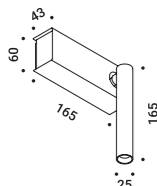

MIRA

8W
110-240V - 50/60Hz
2700K - 327lm / 3000K - 352lm
CRI >90
Driver integrated
DALI

CE IP20

Matt White - 2700K - DALI
Matt White - 3000K - DALI
Matt Black - 2700K - DALI
Matt Black - 3000K - DALI

1A2280300.27.01
1A2280300.30.01
1A2280400.27.01
1A2280400.30.01