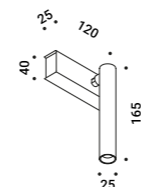

MIRA ENDLESS

ENDLESS version only
6W - 0,16A
48V DC
2700K - 327lm / 3000K - 352lm
CRI >90
Driver not included
See page ENDLESS

CE IP20 E

Matt White - 2700K
Matt White - 3000K
Matt Black - 2700K
Matt Black - 3000K

1A2280300.27.40
1A2280300.30.40
1A2280400.27.40
1A2280400.30.40