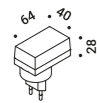

Power bank

Not included

10000mAh/36Wh -
Output 5V DC
Battery life 10 hours

1A1990000.00.00

Electrical power supply / Alimentazione elettrica

Power supply / Alimentatore

Not included

Matt Black Input 110-240V - 50/60Hz -
Output 5V DC - 2A - 10W - IP20

1Z0000088