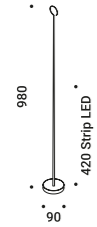

Table-Floor / Indirect / Indoor

Material ABS - Carbon Fiber - Metal
Finish .04 Matt Black

Note Black cable luminaire - ON/OFF and touch dimmable.

Apparecchio con cavo nero - ON/OFF e dimmerazione touch.

ANIMA