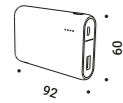

CE IP20

Matt Black - 2700K - Dimmer on board

1A1090400.27.06

Matt Black - 3000K - Dimmer on board

1A1090400.30.06

Optional accessories / Accessori opzionali

Other accessories / Altri accessori

Power bank

1Z0000088

USB to USB-C cable / Cavo da USB a USB-C

Included

Matt Black Length 1m

1Z0000132

The sizes are expressed in millimeters.