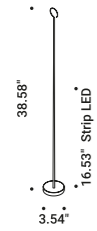

ANIMA

Davide Groppi - Giorgio Rava / 2021

Table-Floor / Indirect / Indoor

Material ABS - Carbon fiber - Metal
Finish .04 Matt Black

Note Table luminaire. Touch ON/OFF and adjustment. Black cable.