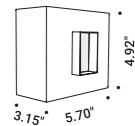

Optional accessories

Installation kits