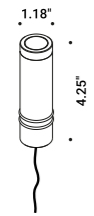

BUIO - 32°

Transparent filter
6,2W
24V DC
2700K - 279lm / 3000K - 288lm
CRI >90
Beam 32°
UGR <19
Driver not included

Matt Black - 2700K
Matt Black - 3000K

1A5090403.27.20
1A5090403.30.20