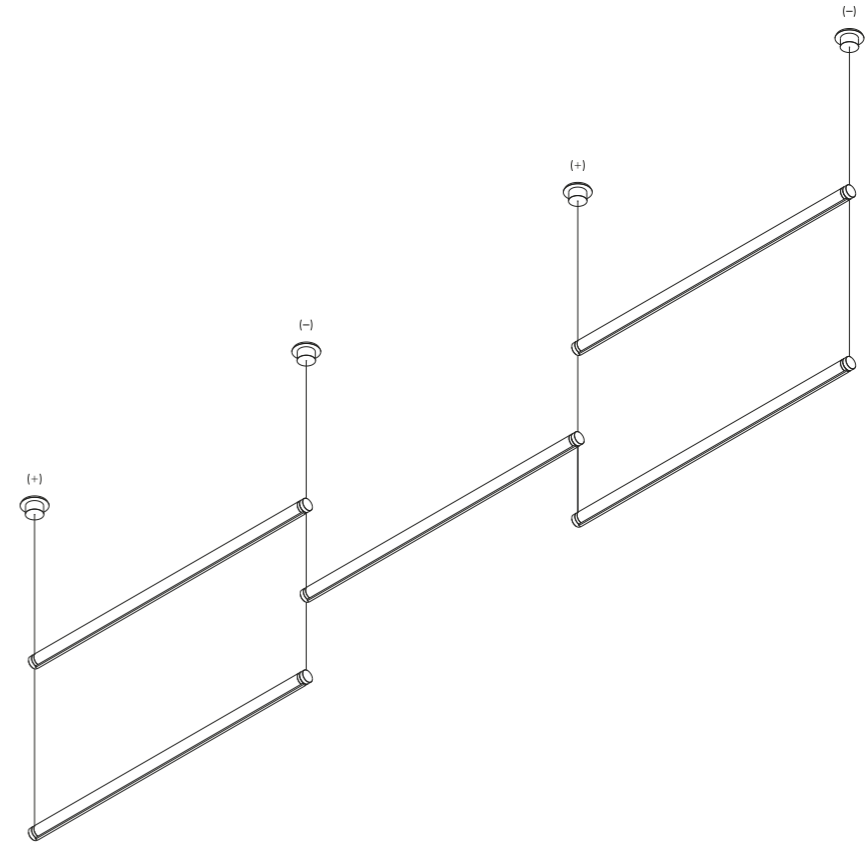

Example of multiple installation | Max 3 modules for cable