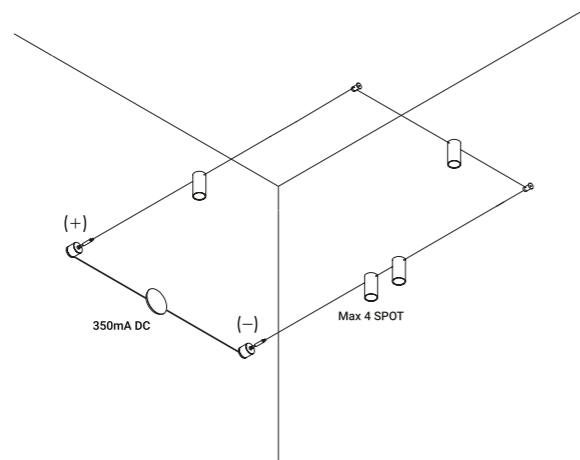

OHM: example of installation