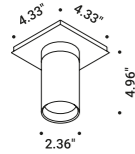

## DOT PL 51

Omar Carraglia - Davide Groppi / 2015

Ceiling / Direct / Indoor

Material Metal

Finish .03 Matt White

Note Ceiling luminaire.