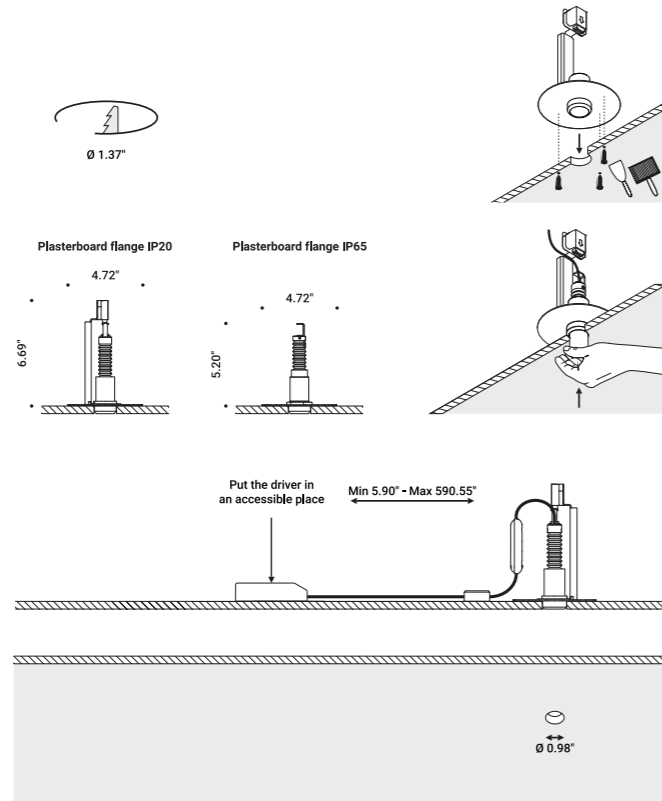

NULLA installation conditions