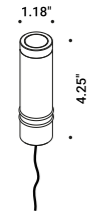

BUIO - 25°

Transparent filter
6,2W
24V DC
2700K - 300lm / 3000K - 309lm
CRI >90
Beam 25°
UGR <19
Driver not included

Matt Black - 2700K
Matt Black - 3000K

1A5100403.27.20
1A5100403.30.20