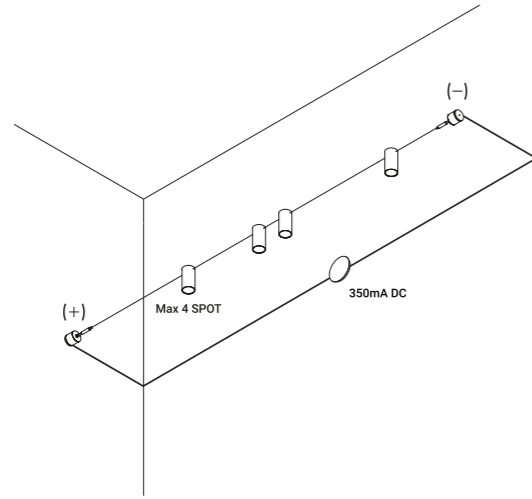

OHM: example of installation