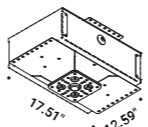

<b>Trapdoor for plasterboard 0.49"</b> <span style="float: right;">Not included</span>			
Standard	Cut-out 7.87" x 7.87"	NULLA	1A3780000.00.00

<b>Masonry Box</b> <span style="float: right;">Not included</span>			
Standard		NULLA 18	1A2390000.00.00