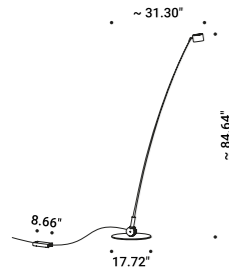

Floor / Direct / Indoor

Material Glass fiber - Metal
Finish .03 Matt White .04 Matt Black

Note Floor luminaire. Adjustable in all directions. Dimmer on the cable. White cable for the matt white finish, black cable for the matt black finish.

SAMPEI 230

17W
120V - 60Hz
2700K - 1370lm / 3000K - 1456lm
CRI >90
Driver integrated
Dimmer on board

Matt White - 2700K - Dimmer on board
Matt White - 3000K - Dimmer on board
Matt Black - 2700K - Dimmer on board
Matt Black - 3000K - Dimmer on board

1A3730303.27.06
1A3730303.30.06
1A3730403.27.06
1A3730403.30.06