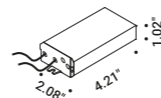

Drivers

Driver

Not included

220-240V(110-127V)	500mA/24W(15W)/IP68/ON/OFF	1Z0241170