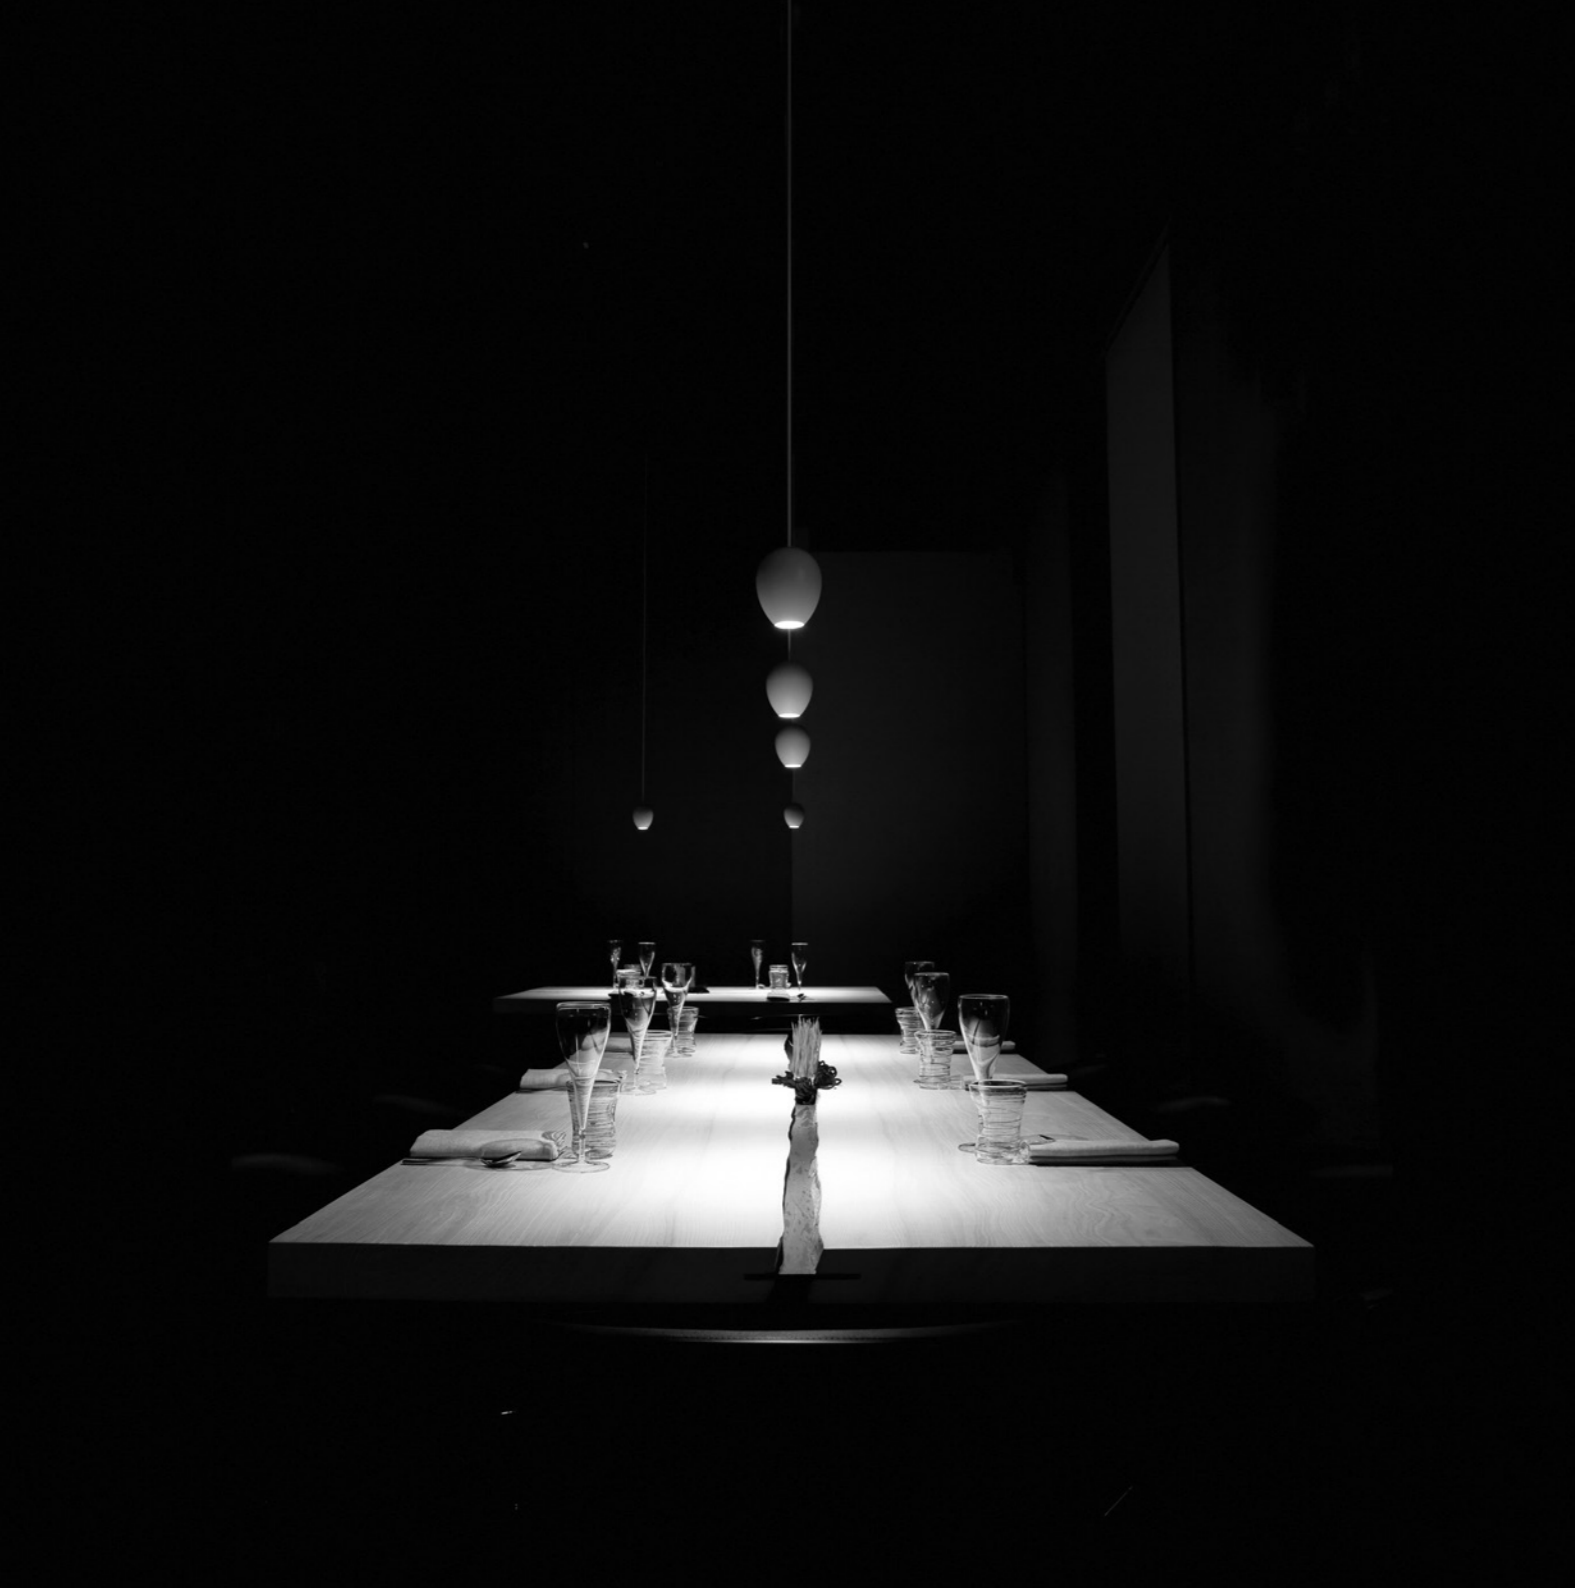

### Clamp

Included

Matt White	1 Piece	1A3270300.00.00
Matt Black	1 Piece	1A3270400.00.00

The light in the plate is the most beautiful light.  
Light as an ingredient, used courteously but at the same time decisively.