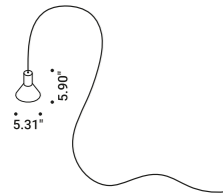

NEURO OUTDOOR

Davide Groppi - Beppe Merlano / 2022

Suspension-Outdoor / Direct / Outdoor

Material AISI 316L Stainless Steel - Metal
Finish **.04** Matt Black **.32** Copper Oxide

Note Outdoor suspension luminaire. Black cable (393,70").