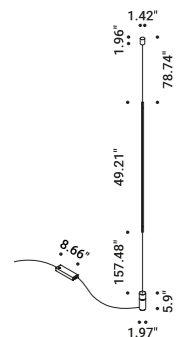

Floor-Suspension / Indirect / Indoor

Material Brass - Methacrylate
Finish **.03** Matt White **.04** Matt Black **.08** Brushed Brass

Note Floor luminaire with ceiling fixing. Adjustable along the vertical axis. Matt white rose. AISI 304 stainless steel suspension cable. Dimmer on the cable. Transparent cable. MASAI 2: version with power cable only and without driver.

MASAI 1

Driver with plug version
15,5W
120V - 60Hz
2700K - 600lm / 3000K - 619lm
CRI >90
Driver integrated
Dimmer on board

Matt White - 2700K - Dimmer on board
Matt White - 3000K - Dimmer on board
Matt Black - 2700K - Dimmer on board
Matt Black - 3000K - Dimmer on board
Brushed Brass - 2700K - Dimmer on board
Brushed Brass - 3000K - Dimmer on board

1A2720303.27.06
1A2720303.30.06
1A2720403.27.06
1A2720403.30.06
1A2720803.27.06
1A2720803.30.06