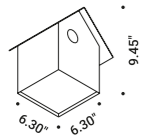

Light has found a home.  
A lamp designed to welcome, illuminating the entrance.

Wall-Outdoor / Direct / Outdoor

Material Metal  
 Finish .00 Standard

Note Outdoor wall luminaire. Matt black body and matt red top cover. Red hole light.