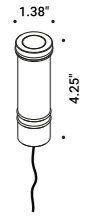

BUIO TRIMLESS - 13°

Transparent filter
6,2W
24V DC
2700K - 239lm / 3000K - 246lm
CRI >90
Beam 13°
UGR <19
Driver not included

Matt Black - 2700K
Matt Black - 3000K

1A5240403.27.20
1A5240403.30.20