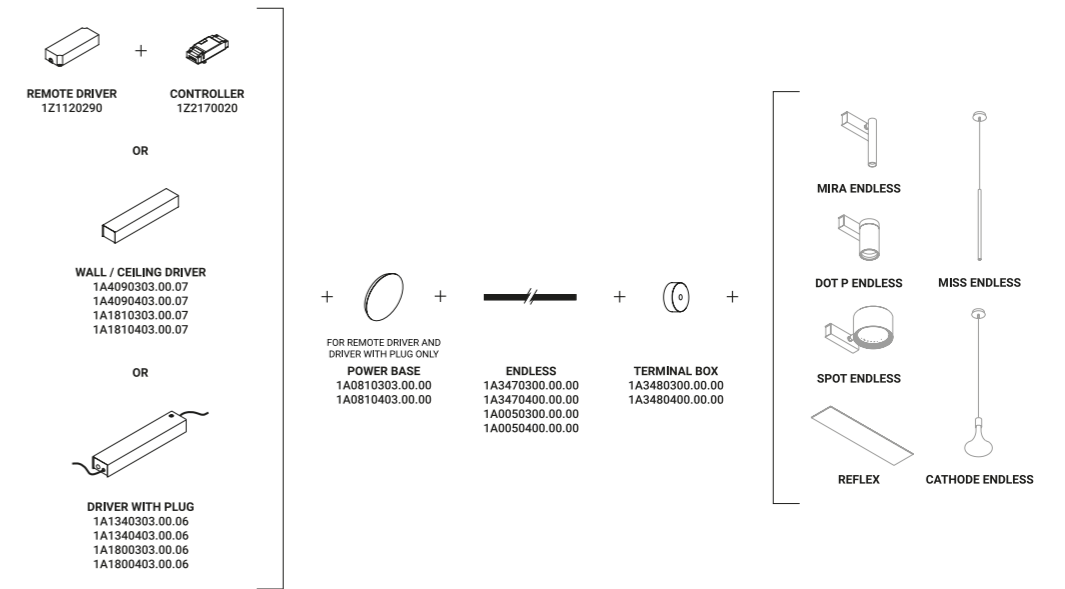

ENDLESS dimmable
(Max 48V DC -
Max 150W - Max 4A)