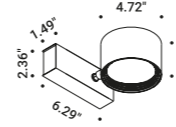

Wall-Ceiling / Direct / Indoor

**Material** Metal  
**Finish** .03 Matt White .04 Matt Black

**Note** Wall luminaire. Adjustable in all directions. SPOT ENDLESS and SPOT ENDLESS CASAMBI: luminaires dedicated to ENDLESS system (Max 48V DC - Max 150W - Max 4A). They can be used, on the same circuit, with the ENDLESS models. See page: ENDLESS.