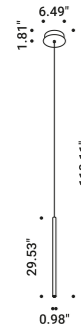

MISS 1
Ceiling driver version
6W
120V - 60Hz
2700K - 290lm / 3000K - 310lm
CRI >90
Driver integrated
DALI

Matt White - 2700K - DALI
Matt White - 3000K - DALI
Matt Black - 2700K - DALI
Matt Black - 3000K - DALI
Brushed Brass - 2700K - DALI
Brushed Brass - 3000K - DALI
Total Black - 2700K - DALI
Total Black - 3000K - DALI

1A2960303.27.01
1A2960303.30.01
1A2960403.27.01
1A2960403.30.01
1A2960803.27.01
1A2960803.30.01
1A2962603.27.01
1A2962603.30.01