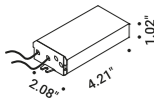

Compulsory accessories

Drivers

Driver		Not included
100-240V	350mA/16W/IP67/ON/OFF	1Z1120130