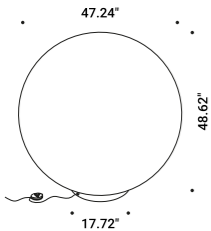

MOON 120 F

Max 2x25W - E26
120V - 60Hz
Dimmer on board
Bulb not included
Moisture barrier bag included
Wooden crate included

Standard - Dimmer on board

| 1A4890003.00.06 |

Davide Groppi / 2023

MOON F

Optional accessories

Other accessories

Moisture barrier bag				Not included
	Packaging for air and sea shipping	MOON 80 F	4A2840010	

Moisture barrier bag				Included
	Packaging for air and sea shipping	MOON 120 F	49860020	

Wooden crate				Included
	Packaging for air and sea shipping	MOON 120 F	49860010