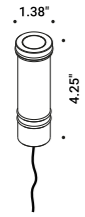

BUIO TRIMLESS - 25°

Transparent filter
6,2W
24V DC
2700K - 300lm / 3000K - 309lm
CRI >90
Beam 25°
UGR <19
Driver not included

Matt Black - 2700K
Matt Black - 3000K

1A5260403.27.20
1A5260403.30.20