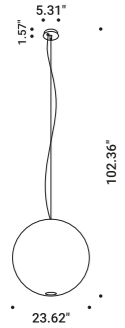

**MOON 60**  
 Max 25W - E26  
 120V - 60Hz  
 ON/OFF  
 Bulb not included  
 Moisture barrier bag included  

Standard - ON/OFF

| 1A2820003.00.00 |

**MOON 60 DE**  
 Dual emission  
 Max 25W - E26  
 120V - 60Hz  
 ON/OFF  
 Bulb not included  
 Moisture barrier bag included  