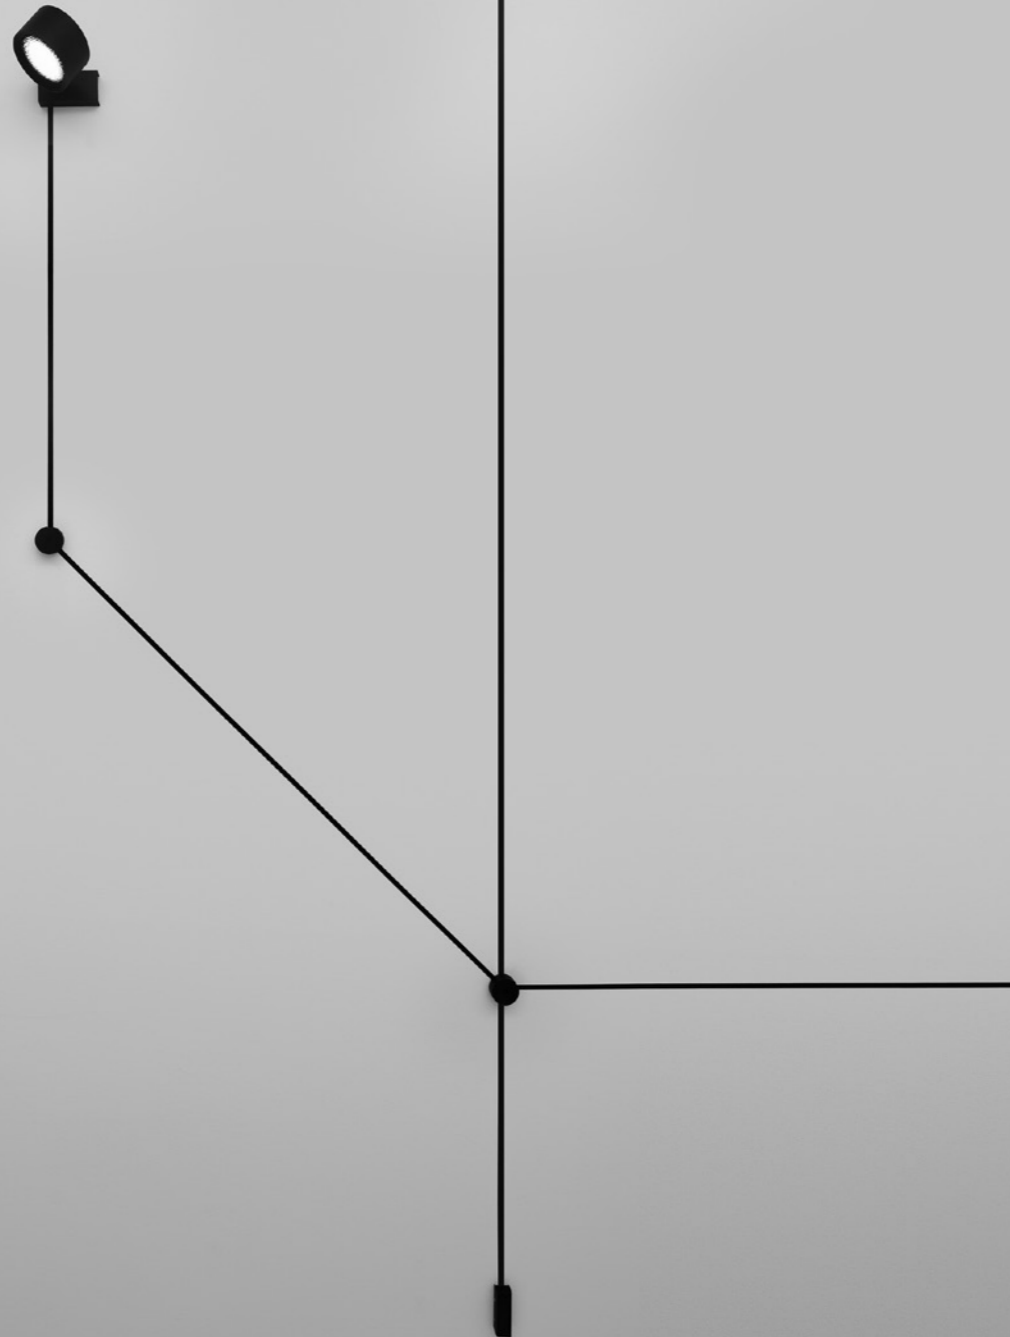

Davide Groppi / 2018

Systems / Direct-Indirect-Diffuse / Indoor

Material Metal
Finish .00 Standard

Note System consisting of a conductive adhesive tape to apply to surfaces.
Possibility to connect several lamps (Max 48V DC - Max 150W - Max 4A).

Compulsory accessories

Installation kits

Strip Endless - 196.85"		Not included
Matt White	Output 48V - Max 150W - Max 4A	1A3470300.00.00
Matt Black	Output 48V - Max 150W - Max 4A	1A3470400.00.00

Strip Endless - 393.70"		Not included
Matt White	Output 48V - Max 150W - Max 4A	1A0050300.00.00
Matt Black	Output 48V - Max 150W - Max 4A	1A0050400.00.00

Fixing rough walls kit		Not included
	Length 98.42"	1A0370000.00.00

Terminal box		Not included
Matt White	2 Terminals included	1A3480300.00.00
Matt Black	2 Terminals included	1A3480400.00.00

Power base		Not included
Matt White		1A0030300.00.00
Matt Black		1A0030400.00.00

Power base for Endless		Not included
Matt White		1A0810303.00.00
Matt Black		1A0810403.00.00

Terminals		Not included
	2 Pieces	1A3490000.00.00