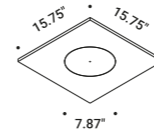

Optional accessories

Installation kits