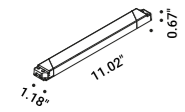

Ceiling driver				Not included
Matt White	Input 120V - 60Hz Output 24V - 21W - IP20 DALI - PUSH - 1-10V	Max 3 modules	1A4740303.00.07	

Driver				Not included
100-240V	24V/50W/IP20/ON/OFF	Max 1 module	1Z1120490