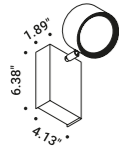

SPOT
Max 17W
120V - 60Hz
CRI >90
Driver integrated
1-10V
LED module not included

Matt White - 1-10V
Matt Black - 1-10V

1A1080303.00.03
1A1080403.00.03