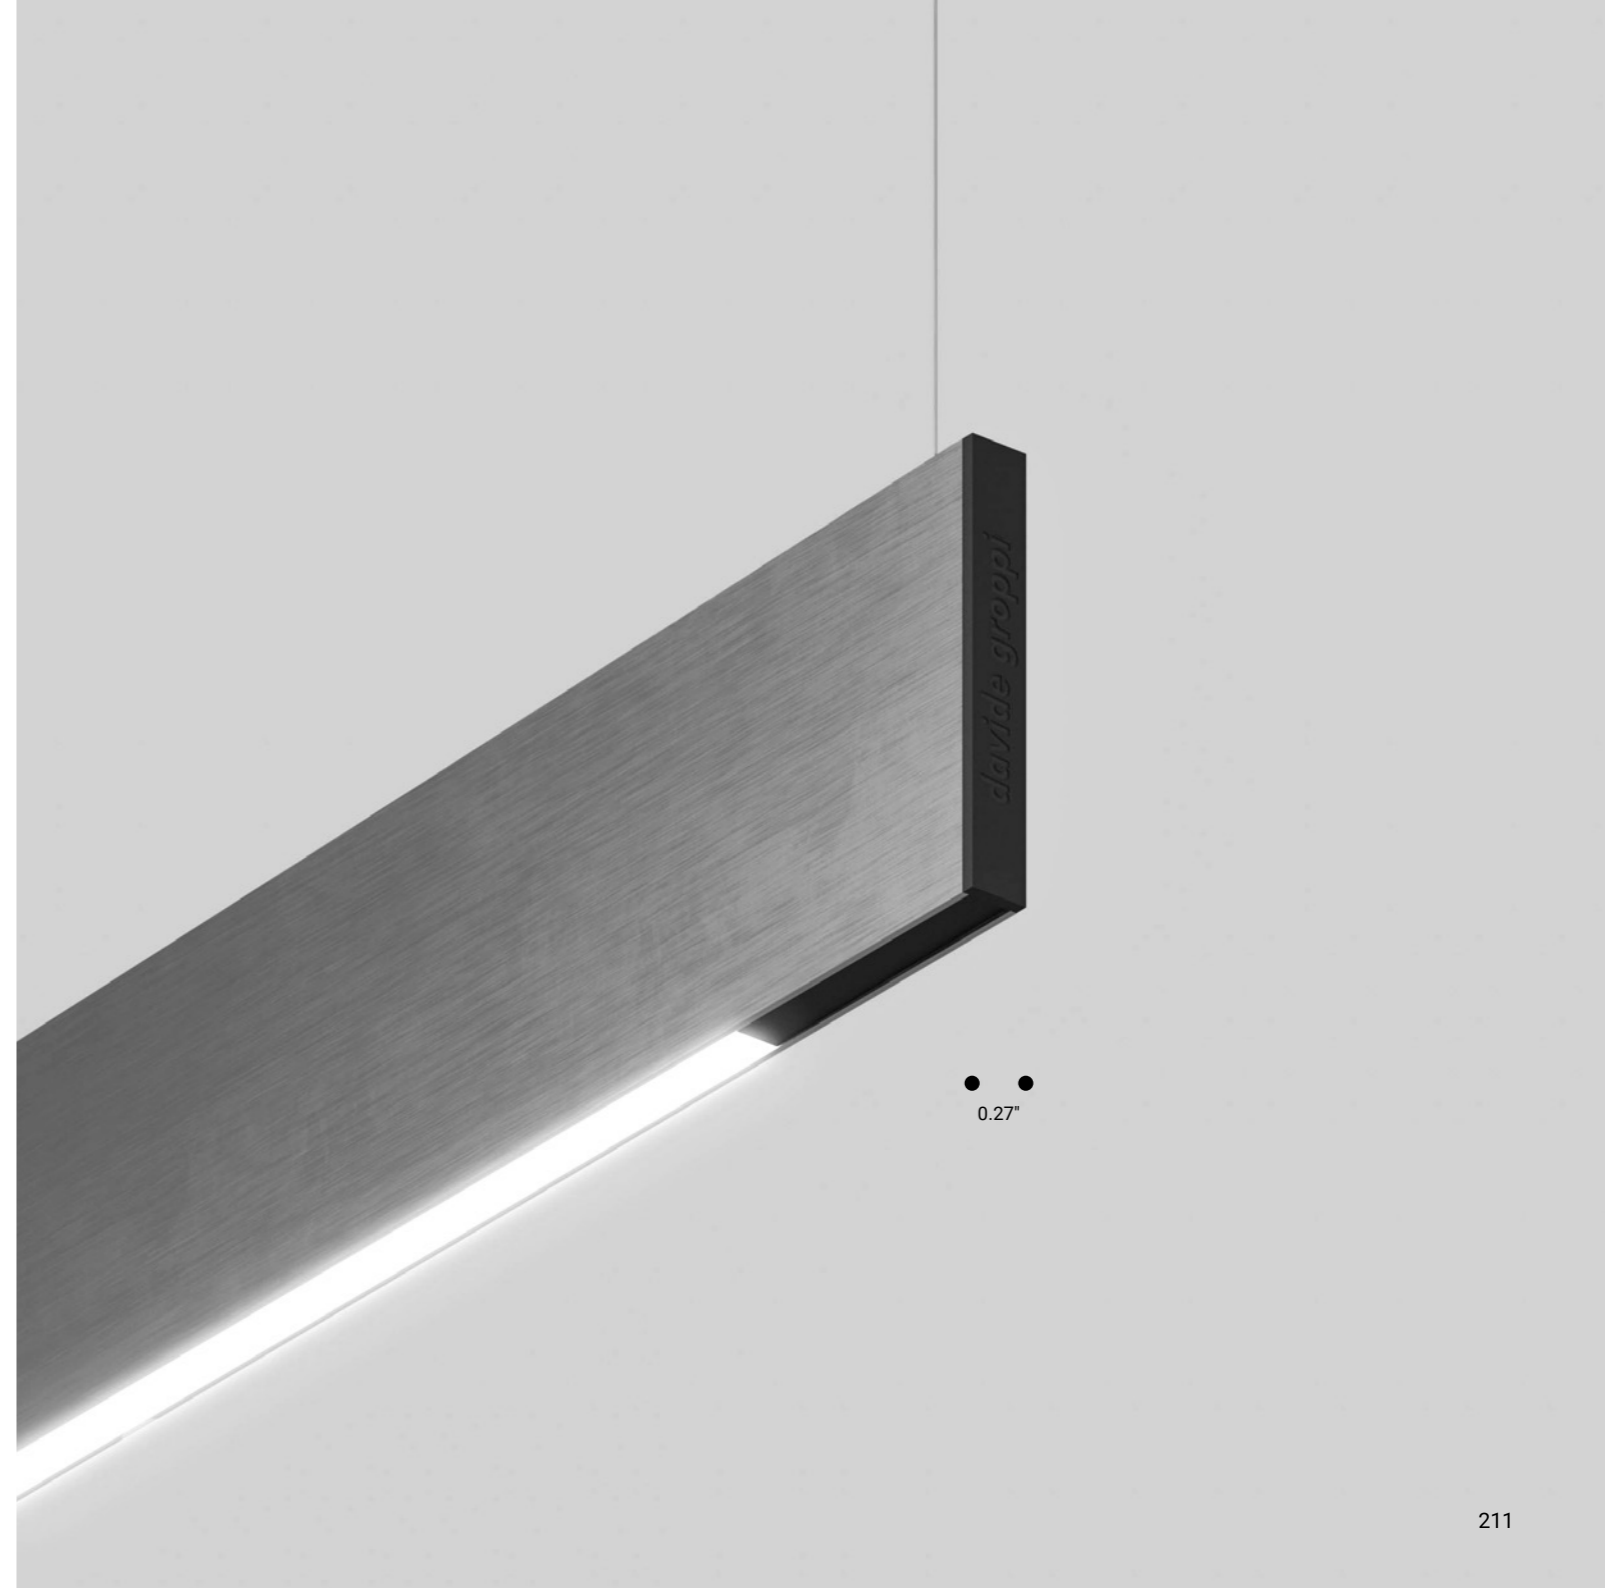

Optional accessories

Suspension kits

Recessed suspension kit for 0.49" plasterboard			Not included
Matt White	For suspension cables - 1 Piece Plasterboard cut-out Ø 1.73" Minimum space for mounting 2.76"	1X0000300.01.00	
Matt Black	For suspension cables - 1 Piece Plasterboard cut-out Ø 1.73" Minimum space for mounting 2.76"	1X0000400.01.00	
Matt White	For electrical cables - 1 Piece Plasterboard cut-out Ø 1.73" Minimum space for mounting 2.76"	SOTTILE 2 / SOTTILE 2 DE	1X0000300.04.00
Matt Black	For electrical cables - 1 Piece Plasterboard cut-out Ø 1.73" Minimum space for mounting 2.76"	SOTTILE 2 / SOTTILE 2 DE	1X0000400.04.00

Ceiling suspension kit			Not included
Matt White	For suspension cables - 1 Piece	1X0010300.01.00	
Matt Black	For suspension cables - 1 Piece	1X0010400.01.00	
Matt White	For electrical cables - 1 Piece	SOTTILE 2 / SOTTILE 2 DE	1X0010300.04.00
Matt Black	For electrical cables - 1 Piece	SOTTILE 2 / SOTTILE 2 DE	1X0010400.04.00

Wall adapter plate			Not included
Matt White	For mounting on brick masonry walls	1X0050300.01.00