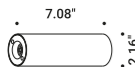

Driver with plug

Included

Matt Black   Input 110-240V - 50/60Hz
Output 10000mAh - 4,2-14V DC
18W - IP20

1Z1530030

Other accessories

Rechargeable battery

Included

Matt White   12V DC - NiMH 3700mAh

1A2620300.00.00