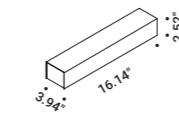

Wall/ceiling/remote driver		Not included
Matt White	Input 120V - 60Hz Output 48V - 60W - Max 1,25A IP20 - DALI - PUSH - 1-10V	1A4090303.00.07
Matt Black	Input 120V - 60Hz Output 48V - 60W - Max 1,25A IP20 - DALI - PUSH - 1-10V	1A4090403.00.07