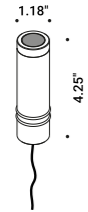

# BUIO - SPOT

Maurici Ginés / 2023

Floor-Wall-Ceiling / Direct / Outdoor

**Material**

**Finish** .04 Matt Black

**Note**

Outdoor luminaire. Adjustable spike and wall versions. Available with transparent or black glass. AISI 316L stainless steel accessories for the spike and wall versions. Black cable (39,37").