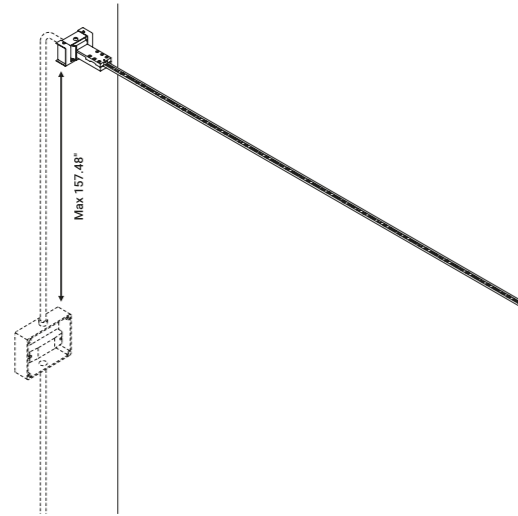

Example of installation with remote driver