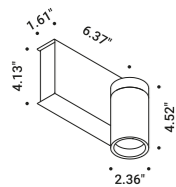

Wall-Ceiling / Direct / Indoor

**Material** Metal  
**Finish** .03 Matt White .04 Matt Black

**Note** Wall luminaire. Adjustable in all directions. DOT P 51: white wall back plate. DOT P ENDLESS and DOT P ENDLESS CASAMBI: luminaires dedicated to ENDLESS system (Max 48V DC - Max 150W - Max 4A). They can be used, on the same circuit, with the ENDLESS models. See page: ENDLESS.