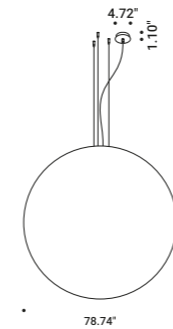

MOON 200
Max 4x25W - E26
120V - 60Hz
ON/OFF
Bulb not included
Moisture barrier bag included
Wooden crate included

Standard - ON/OFF

| 1A2860003.00.00 |