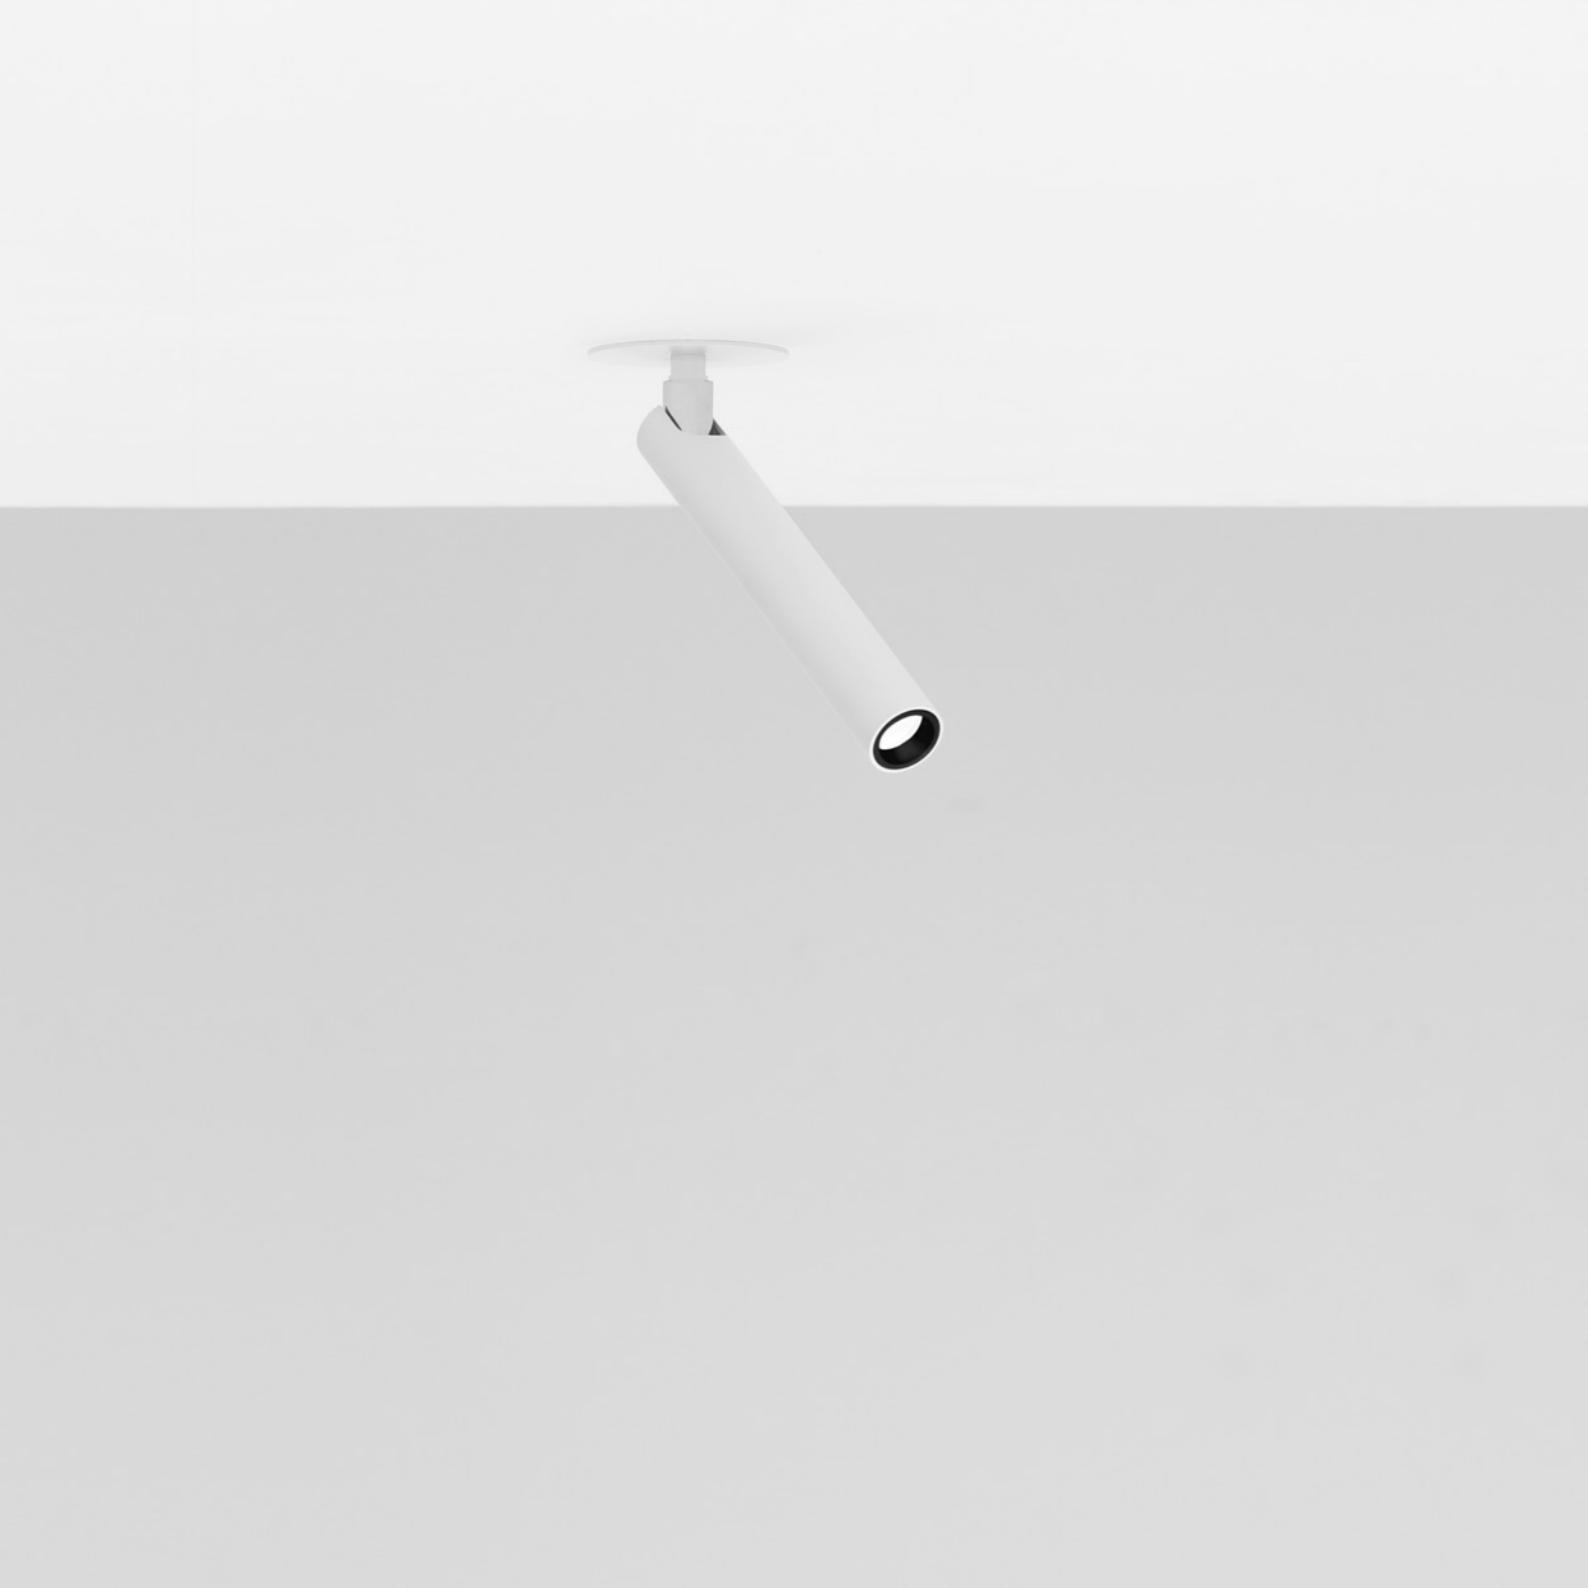

# MIRA R

Omar Carraglia / 2015

A tool to light.

The luminaire is pure form, a simple container for the light source.  
Light is incorporated into the space, becoming an architectural element.