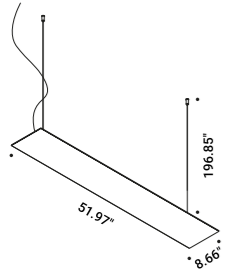

REFLEX S 2

Remote driver version
33W
Max 350mA DC - 60Hz
2700K - 4196lm / 3000K - 4464lm
CRI >90
Driver not included

Matt Black - 2700K
Matt Black - 3000K

1A4790403.27.20
1A4790403.30.20

Compulsory accessories

Drivers

Driver			Not included
220-240V(100-127V)	700mA/50W(40W)/IP20/DALI	REFLEX S 2	1Z0241140.700

Optional accessories

Suspension kits

Recessed suspension kit for 0.49" plasterboard			Not included
Matt White	For suspension cables - 1 Piece Plasterboard cut-out Ø 1.73" Minimum space for mounting 2.76"		1X0000300.01.00
Matt Black	For suspension cables - 1 Piece Plasterboard cut-out Ø 1.73" Minimum space for mounting 2.76"		1X0000400.01.00
Matt White	For electrical cables - 1 Piece Plasterboard cut-out Ø 1.73" Minimum space for mounting 2.76"	REFLEX S 2	1X0000300.04.00
Matt Black	For electrical cables - 1 Piece Plasterboard cut-out Ø 1.73" Minimum space for mounting 2.76"	REFLEX S 2	1X0000400.04.00

Ceiling suspension kit			Not included
Matt White	For suspension cables - 1 Piece		1X0010300.01.00
Matt Black	For suspension cables - 1 Piece		1X0010400.01.00
Matt White	For electrical cables - 1 Piece	REFLEX S 2	1X0010300.04.00
Matt Black	For electrical cables - 1 Piece	REFLEX S 2	1X0010400.04.00

Wall adapter plate			Not included
Matt White	For mounting on brick masonry walls		1X0050300.01.00