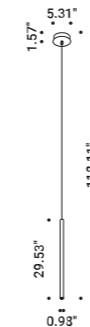

MISS ENDLESS
Endless version only
5,5W
48V DC - 50/60Hz
2700K - 290lm / 3000K - 310lm
CRI >90
Driver not included
See page ENDLESS

Matt White - 2700K
Matt White - 3000K
Matt Black - 2700K
Matt Black - 3000K
Brushed Brass - 2700K
Brushed Brass - 3000K
Total Black - 2700K
Total Black - 3000K

1A2960303.27.40
1A2960303.30.40
1A2960403.27.40
1A2960403.30.40
1A2960803.27.40
1A2960803.30.40
1A2962603.27.40
1A2962603.30.40