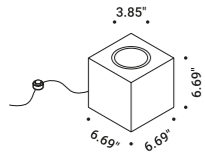

Q

Alberto Zattin / 2000

Floor / Direct / Indoor

Material Cement - Metal
Finish .00 Standard

Note Floor luminaire. Concrete body. Black cable.

Q
Max 10W - GU10
120V - 60Hz
ON/OFF
Bulb not included

Standard - ON/OFF

| 1A2760003.00.00 |