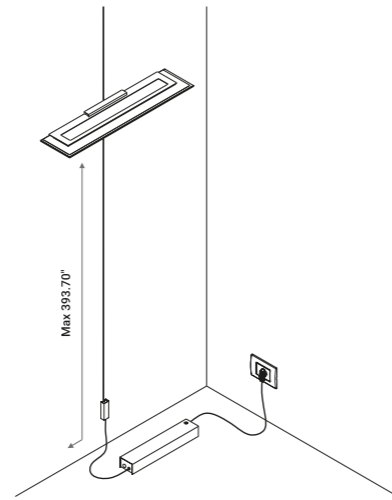

REFLEX: example of installation with driver with plug