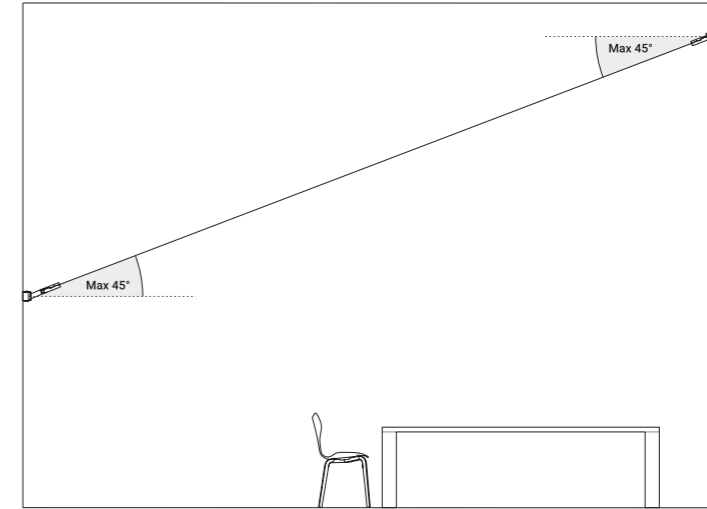

1A0120400.00.00 - Example of installation with kit wall connection vertical sloped 45°

1A0080400.00.00 - Example of installation with ceiling installation kit

Light runs on a wire. An almost imperceptible wire, suspended in space. Like a tightrope walker on a thin rope, the light reaches everywhere, weightless and wonderful. Ohm is an electro mechanic project that takes maximum advantage of the characteristics of luminous diodes. Its secret is a special unipolar wire stretched from wall to wall. Where the light comes from is discreetly hidden, giving all the attention to what it is illuminating.