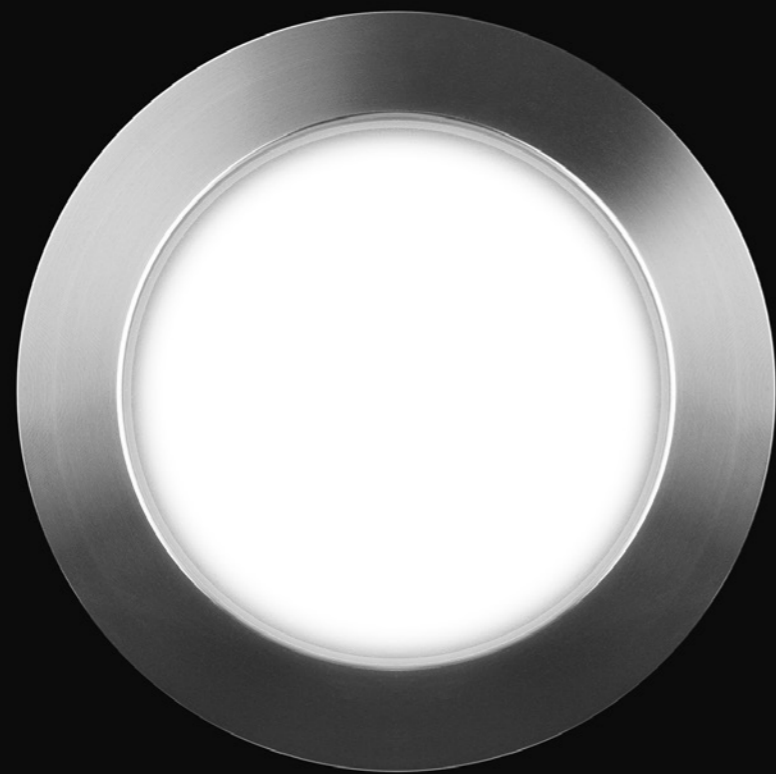

### Driver

Not included

110-240V 24V/25W/IP67/ON/OFF

1Z1120620

A tool to light.

The luminaire is pure form, a simple container for the light source.  
Light is incorporated into the space, becoming an architectural element.