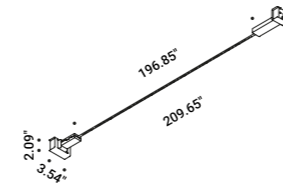

Note Tunable White describes the variable colour temperature controls from warm white to cool white light.

FLASH 5 DE TW
Dual emission - Tunable White
Max 100W
24V DC
2700K / 6500K - 15300lm
CRI >90
Driver not included

Matt White - 2700K / 6500K
Matt Black - 2700K / 6500K

1A4840303.96.20
1A4840403.96.20