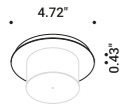

Ceiling suspension kit			Not included
Matt White	For suspension cables - 1 Piece	1X0010300.01.00	
Matt Black	For suspension cables - 1 Piece	1X0010400.01.00	
Matt White	For electrical cables - 1 Piece	SOTTILE 2 / SOTTILE 2 DE	1X0010300.04.00
Matt Black	For electrical cables - 1 Piece	SOTTILE 2 / SOTTILE 2 DE	1X0010400.04.00