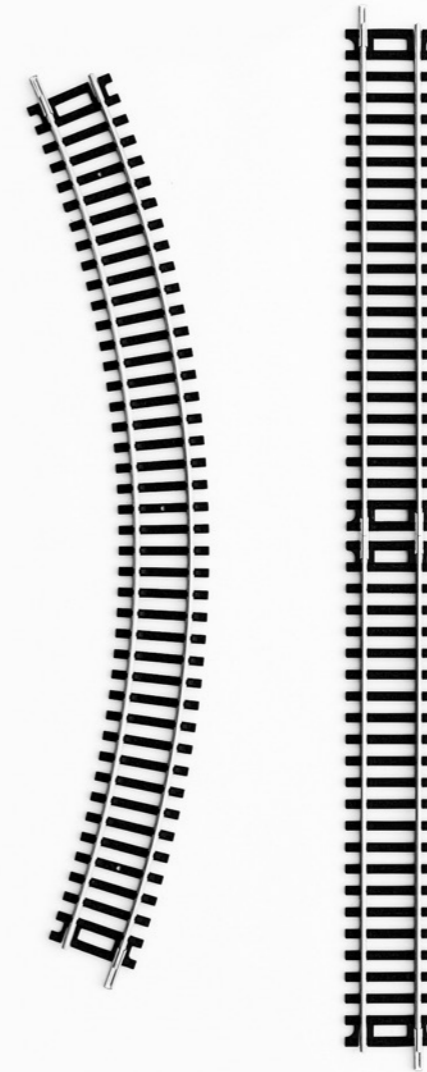

## REFLEX

Michele Groppi / 2022

A powerful LED and a subtle mirror.  
A magic and almost invisible lighting solution,  
which provides an indirect light that multiplies spaces  
and gives the eye unprecedented perspectives, unexpected depths, illusions of light.  
Reflex is designed to be powered by ENDLESS system.