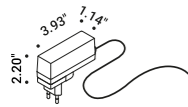

Optional accessories

Drivers

Driver with plug

Not included

Matt Black   Input 110-240V - 50/60Hz
Output 24V DC - 18W - IP20   1Z0431020