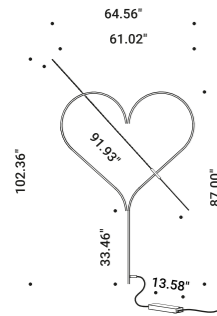

RAIL

Davide Groppi / 2019

Wall / Direct / Indoor

Material ABS - Metal
Finish .00 Standard

Note Wall luminaire. Matt black modular tracks. Dimmer on the cable. Black cable.

RAIL
22W
24V DC
3000K - 2000lm
CRI >90
Driver included
Dimmer on board

Standard - 3000K - Dimmer on board

| 1A3400003.30.06 |