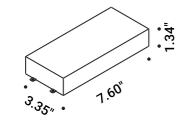

Driver				Not included
120-277V	24V/60W/IP20/TRIAC - 1-10V	Max 1 module	1Z2020040