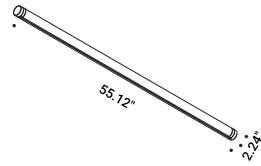

Suspension / Direct-Indirect / Indoor

Material Metal - PMMA
Finish .19 Polished Gold .28 Polished Black Chrome

Note Modular suspension luminaire. Adjustable along the horizontal axis. Transparent bar with refractive effect. LED module profile with matt black finish. Details with polished gold or black chrome finish. Matt white rose. Possibility for the luminaire to be powered by ENDLESS conductive tape and by dedicated voltage/current (Max 48V DC - Max 150W - Max 4A). See page: ENDLESS.

MAGIA - MODULE

19W
24V DC
2700K - 1272lm / 3000K - 1312lm
CRI >90
Driver not included

Polished Gold - 2700K
Polished Gold - 3000K
Polished Black Chrome - 2700K
Polished Black Chrome - 3000K

1A4721903.27.20
1A4721903.30.20
1A4722803.27.20
1A4722803.30.20

Compulsory accessories

Installation kits

Wire guide Not included			
Matt Black	1 Piece		1A3040400.00.00

Unipolar wire - 236.22" Not included			
	1 Piece - Max 60V DC	Max 3 modules	1A4730000.00.00

Suspension kits

Recessed suspension kit for 0.49" plasterboard Not included			
Matt White	For electrical cables - 1 Piece Plasterboard cut-out Ø 1.73" Minimum space for mounting 2.76"		1X0000300.02.00
Matt Black	For electrical cables - 1 Piece Plasterboard cut-out Ø 1.73" Minimum space for mounting 2.76"		1X0000400.02.00

Ceiling suspension kit Not included			
Matt White	For electrical cables - 1 Piece		1X0010300.02.00
Matt Black	For electrical cables - 1 Piece		1X0010400.02.00

Wall adapter plate Not included			
Matt White	For mounting on brick masonry walls		1X0050300.01.00