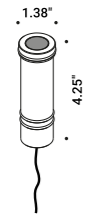

# BUIO - TRIMLESS

Maurici Ginés / 2023

Recessed / Direct / Outdoor

**Material**

**Finish** .04 Matt Black

**Note** Outdoor luminaire. Available with transparent or black glass. Black cable (39,37").

**BUJO TRIMLESS - 13°**