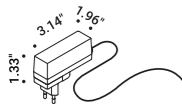

Compulsory accessories

Drivers

Driver with plug		Not included
Matt Black	Input 110-240V - 50/60Hz Output 5V DC - 15W - IP40	1Z1470180