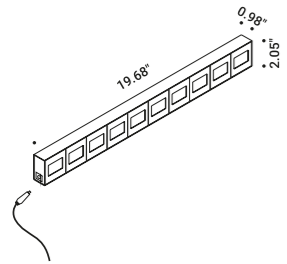

# FILM

Alessandra Dallagiovanna - Davide Groppi / 2010

Objects-Wall / Diffuse / Indoor

**Material** Metal - Polycarbonate  
**Finish** .00 Standard

**Note** Modular wall luminaire. Matt black support. Customised images not included. Module connector included. Black cable.