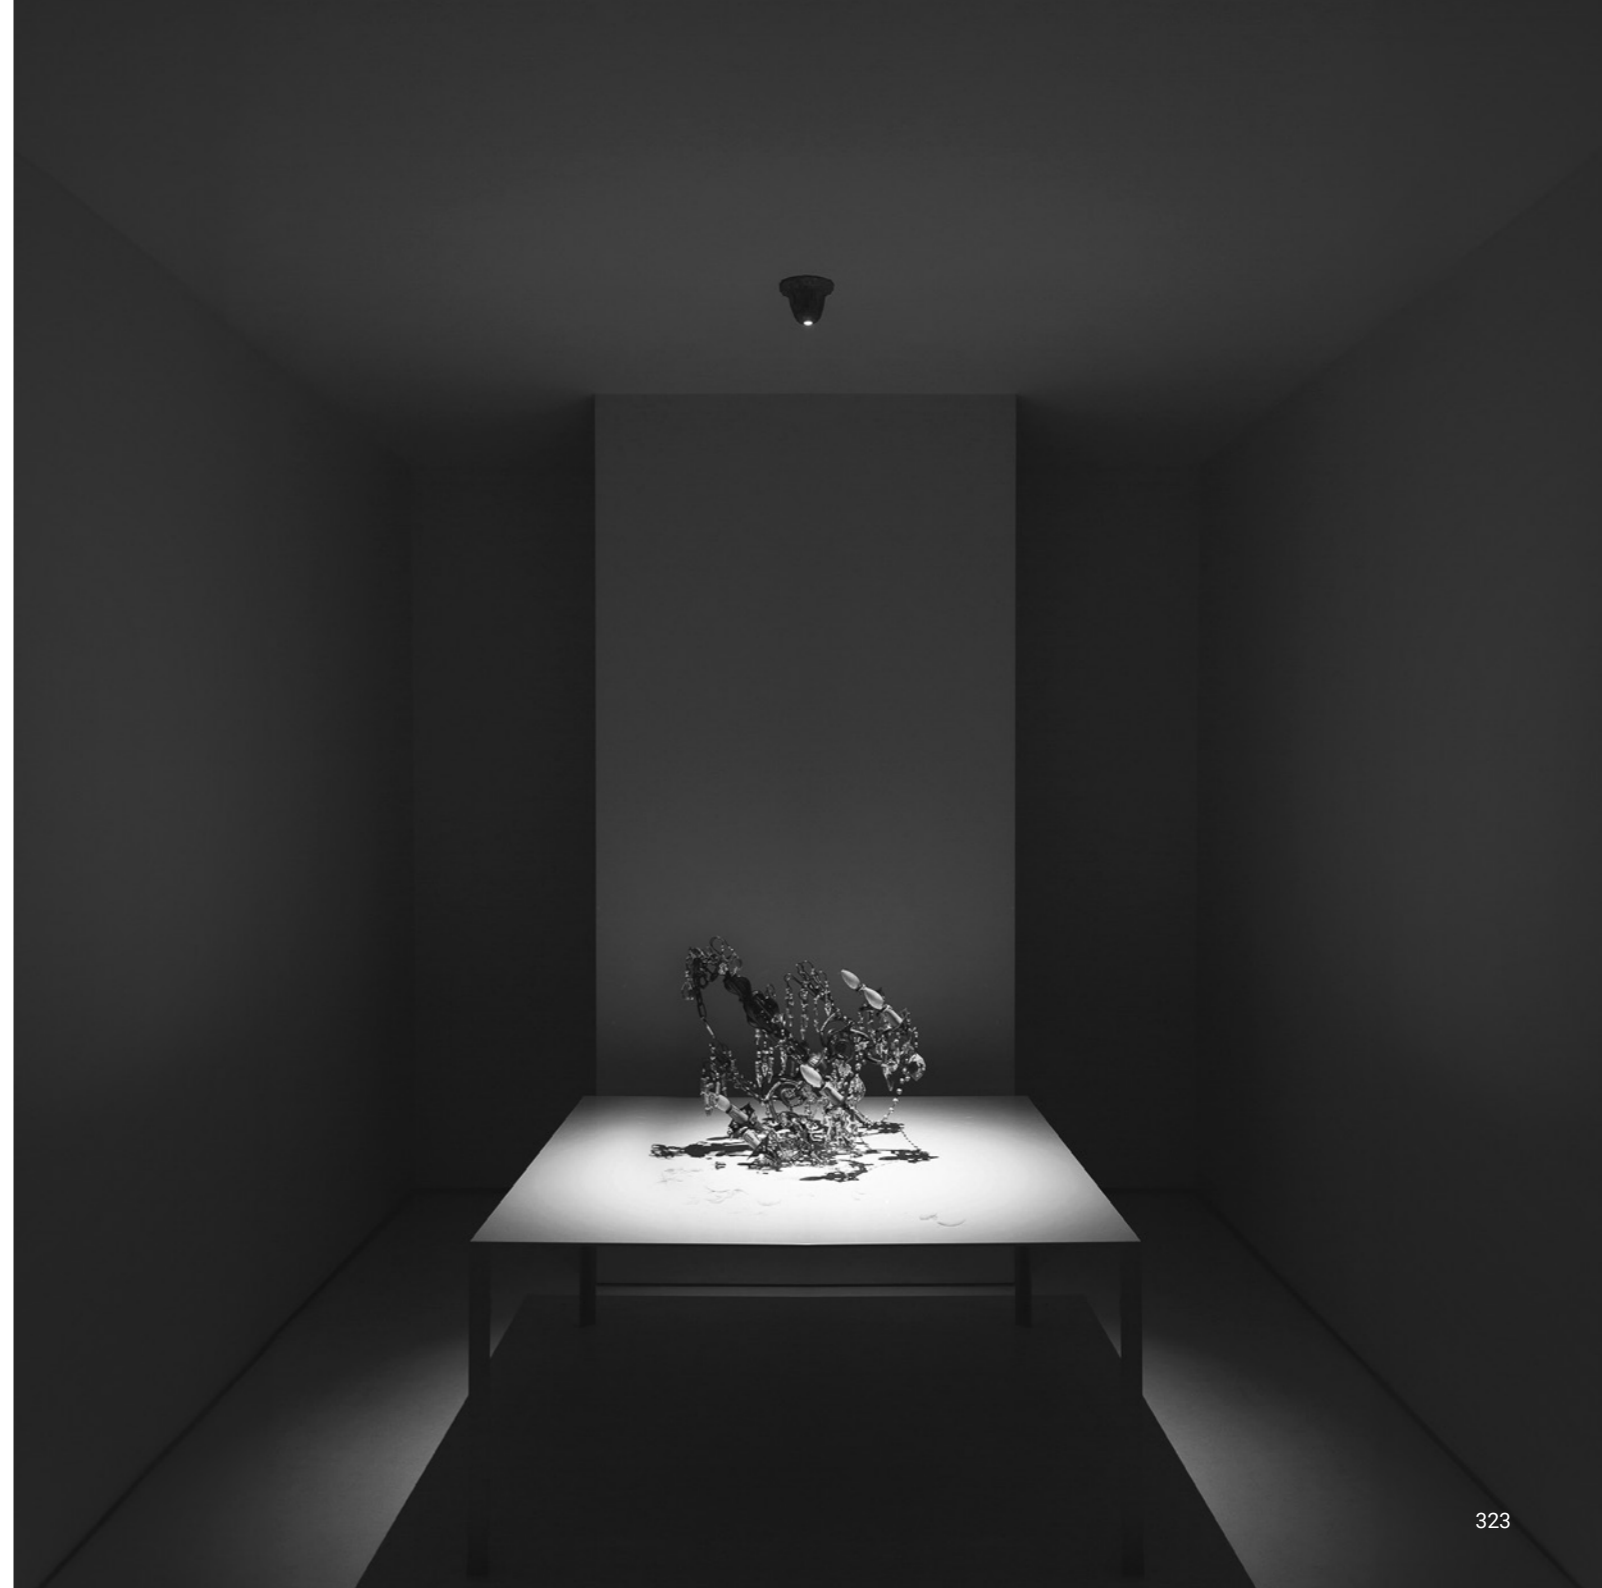

SANMARTINO

Omar Carraglia - Davide Groppi / 2014

Ceiling / Direct / Indoor

Material Metal
Finish .03 Matt White .15 Natural Brass

Note Ceiling luminaire. Visible 0.71" diameter hole.

SANMARTINO

8,5W
120V - 60Hz
3000K - 375lm
CRI >90
Driver integrated
ON/OFF

Matt White - 3000K - ON/OFF
Natural Brass - 3000K - ON/OFF

1A3420303.30.00
1A3421503.30.00