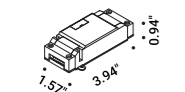

Controller				Not included
Matt Black	DALI - PUSH - 0/1-10V - IP20		1Z2170020