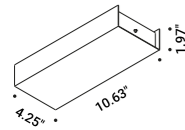

Ceiling driver				Not included
Matt White	Input 120V - 60Hz Output 24V - 60W - IP20 DALI - PUSH - 1-10V	Max 1 module	1A4780303.00.07