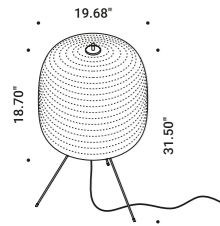

# SHOJI OUTDOOR

Davide Groppi - Paola Lenti / 2013

Floor-Outdoor / Diffuse / Outdoor

**Material** Metal - PBT - Polycarbonate  
**Finish** .00 Standard

**Note** Outdoor floor luminaire. Hand-stitched shade. Matt black stems. Black cable (196.85").