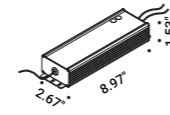

Driver				Not included
100-240V	24V/150W/IP67/1-10V	UTOPIA 12	1Z1120500