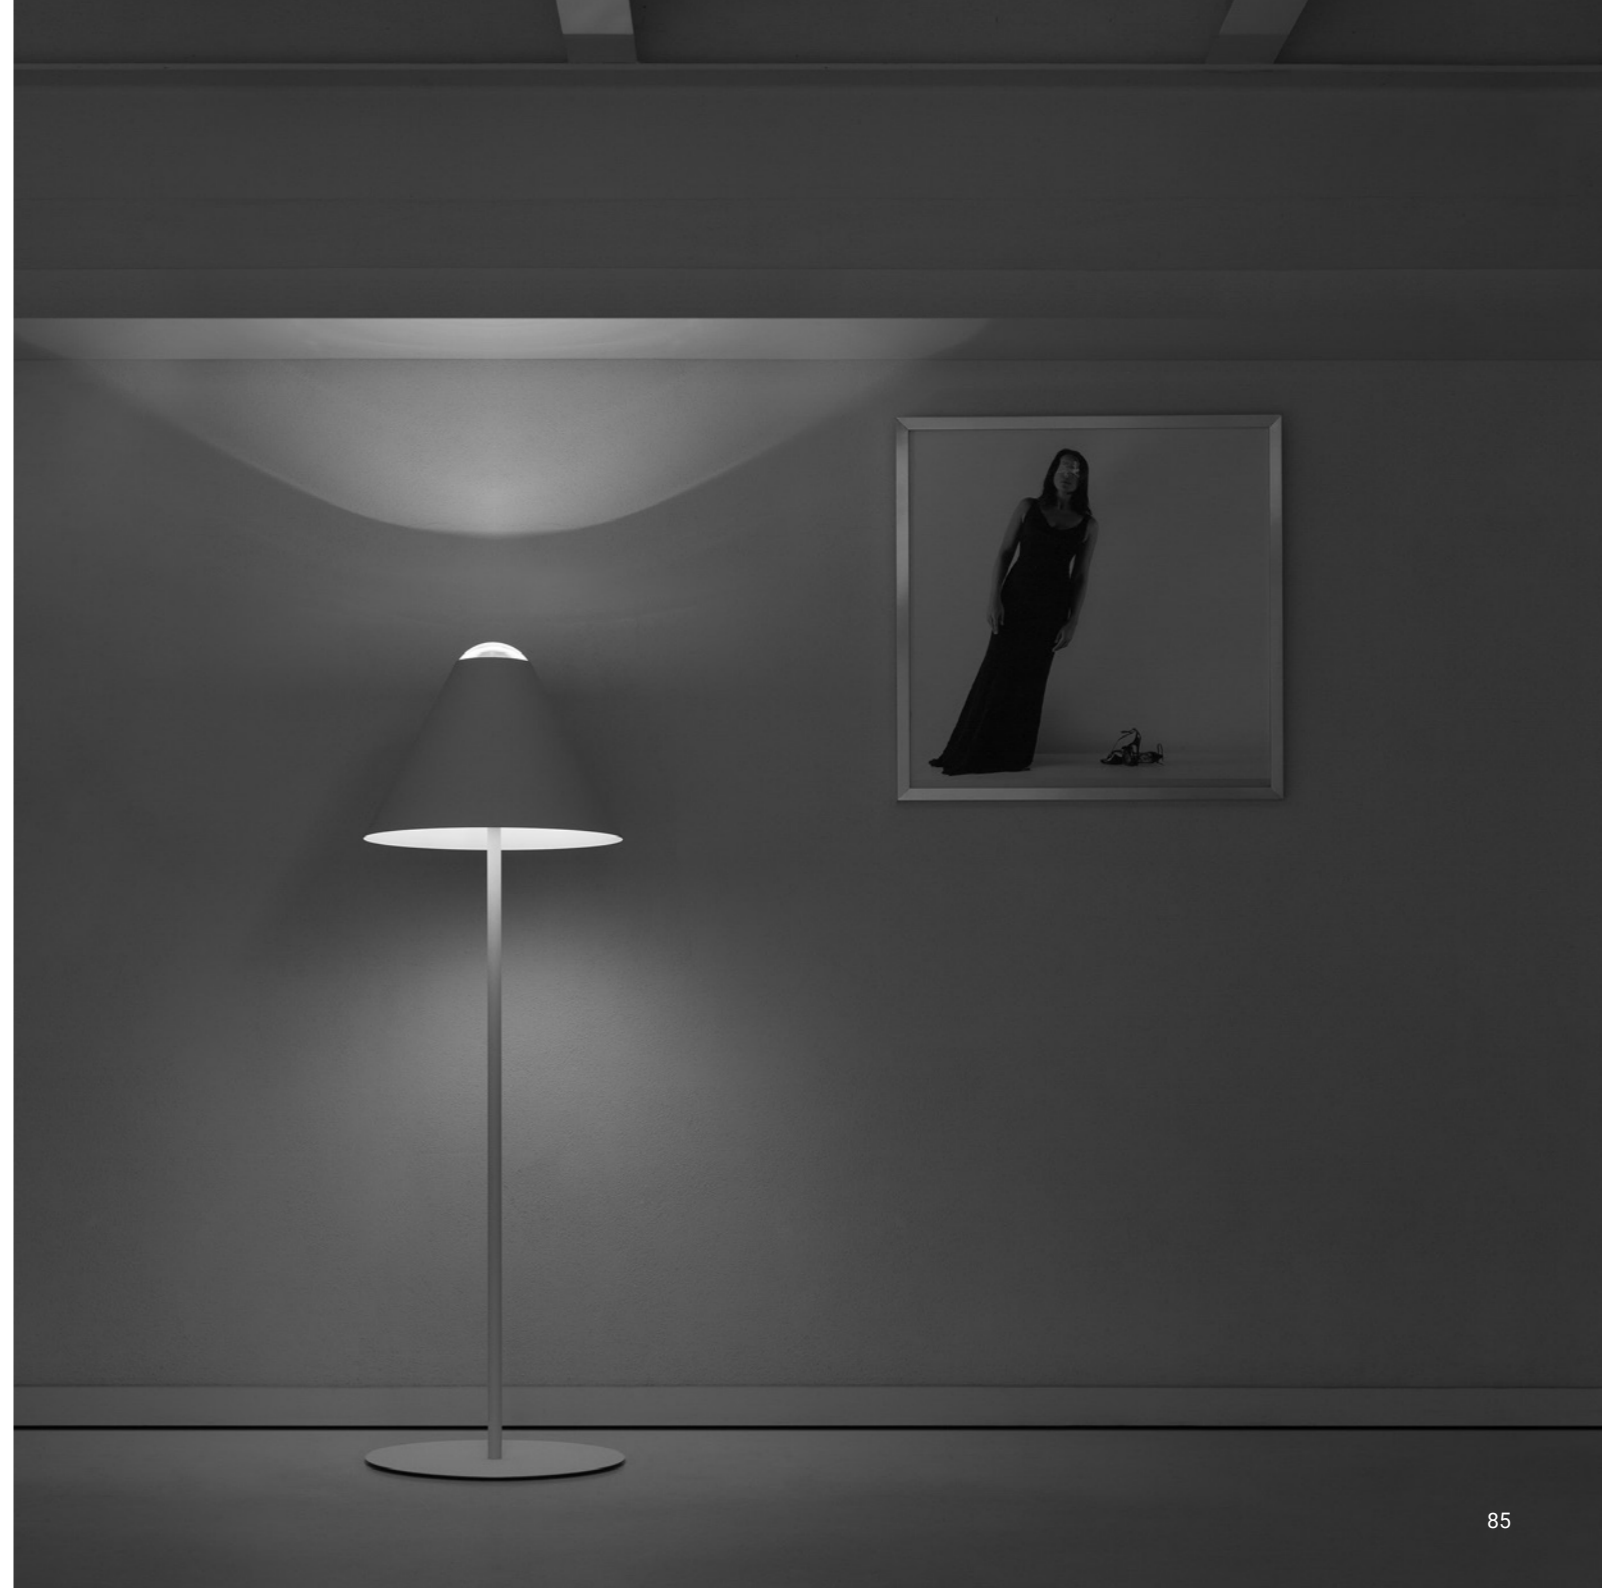

ABA 120

Omar Carraglia / 2007

Floor / Diffuse / Indoor

Material Metal - Methacrylate
Finish .03 Matt White

Note Floor luminaire. Dimmer on the cable. White cable.

ABA 120
Max 10W - E26
120V - 60Hz
Dimmer on board
Bulb not included

Matt White - Dimmer on board

| 1A2770303.00.06 |