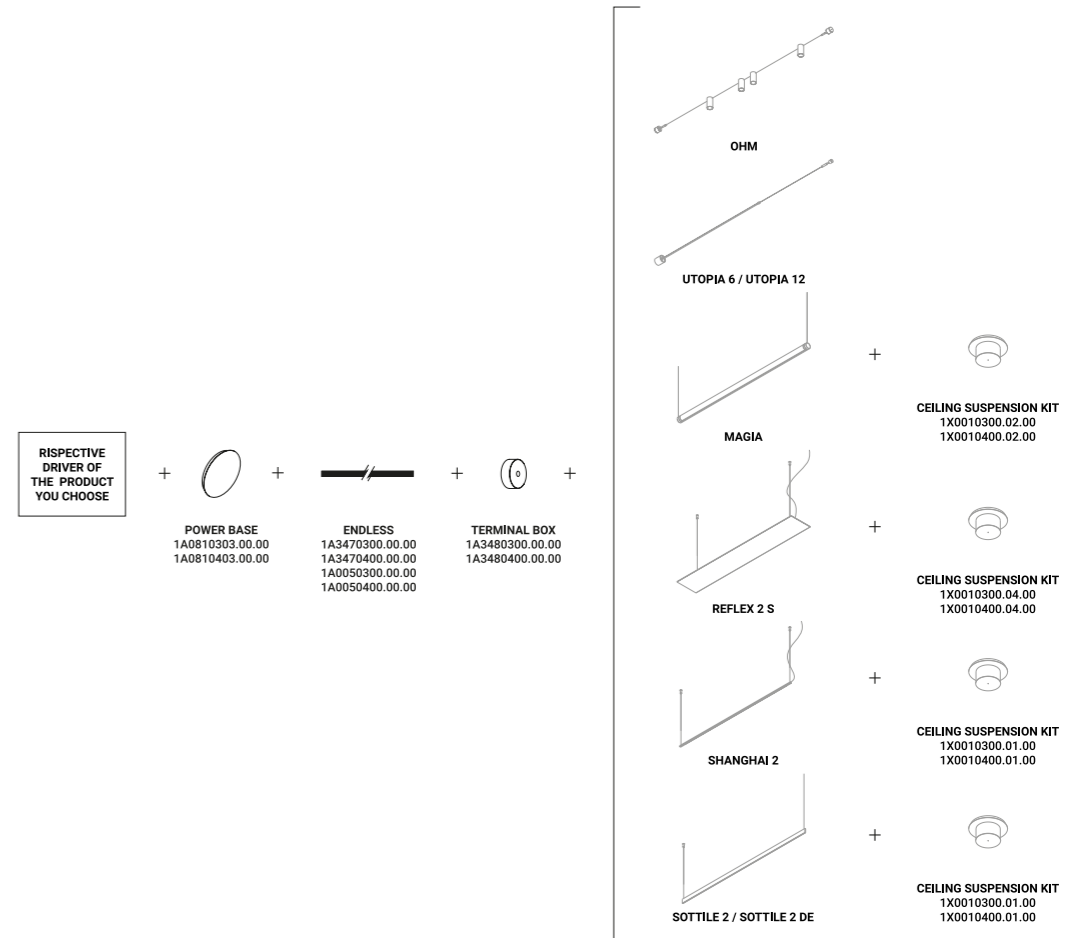

ENDLESS conductive tape
used with voltage/current
other than 48V DC