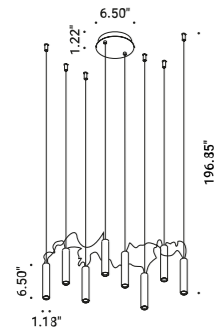

SIMBIOSI

Davide Groppi / 2015

Suspension / Direct / Indoor

Material Metal
Finish .03 Matt White .26 Total Black

Note Suspension luminaire. Matt white rose and red cables for the matt white finish. Matt black rose and anthracite grey cables for the matt black finish. AISI 304 stainless steel suspension cables.

SIMBIOSI

15W
120V - 60Hz
2700K - 931lm / 3000K - 960lm
CRI >90
Driver integrated

DALI

Matt White - 2700K - DALI
Matt White - 3000K - DALI
Total Black - 2700K - DALI
Total Black - 3000K - DALI

1A2870303.27.01
1A2870303.30.01
1A2872603.27.01
1A2872603.30.01