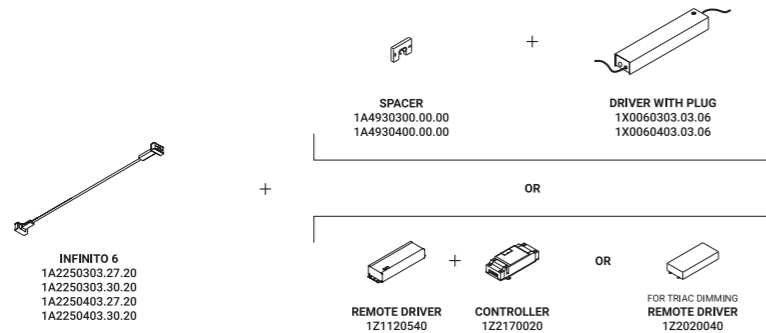

How to order - INFINITO 6