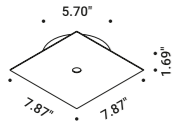

# NULLA PL

Davide Groppi / 2014

Ceiling / Direct / Indoor

Material Metal

Finish .03 Matt White

Note Ceiling luminaire. Visible 0.71" diameter hole.