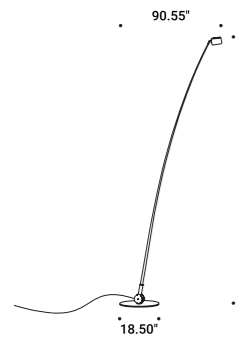

# SAMPEI 440 OUTDOOR

Enzo Calabrese - Davide Groppi / 2011

Floor-Outdoor / Direct / Outdoor

**Material** Glass fiber - Metal  
**Finish** .03 Matt White .04 Matt Black

**Note** Outdoor floor luminaire. Adjustable in all directions. Black cable (196,85").