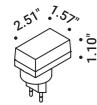

Optional accessories

Drivers