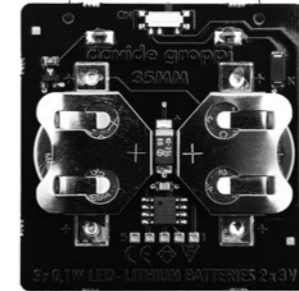

**35MM**  
0,3W  
ON/OFF  
Batteries 2xCR2032 included

Standard - ON/OFF

|1A2640000.00.00 |