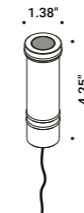

BUJO TRIMLESS ELLIPTICAL

Black filter
6,2W
24V DC
2700K - 132lm / 3000K - 136lm
CRI >90
UGR <19
Driver not included

Matt Black - 2700K
Matt Black - 3000K

1A5230403.27.20
1A5230403.30.20