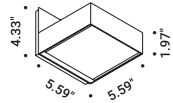

TOAST LED

12W
120V - 60Hz
2700K - 743lm / 3000K - 743lm
CRI >90
Driver integrated

ON/OFF

Polished Chrome - 2700K - ON/OFF
Polished Chrome - 3000K - ON/OFF
Matt White - 2700K - ON/OFF
Matt White - 3000K - ON/OFF
Matt Black - 2700K - ON/OFF
Matt Black - 3000K - ON/OFF
Brushed Brass - 2700K - ON/OFF
Brushed Brass - 3000K - ON/OFF
Brushed Chrome - 2700K - ON/OFF
Brushed Chrome - 3000K - ON/OFF

1A3280103.27.00
1A3280103.30.00
1A3280303.27.00
1A3280303.30.00
1A3280403.27.00
1A3280403.30.00
1A3280803.27.00
1A3280803.30.00
1A3281403.27.00
1A3281403.30.00