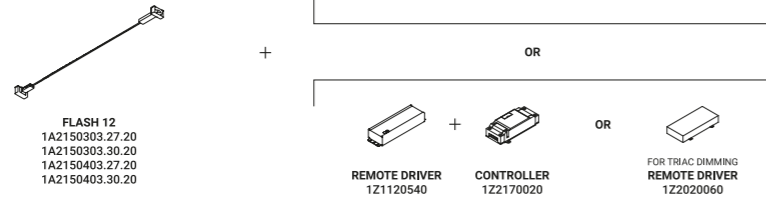

How to order - FLASH 12