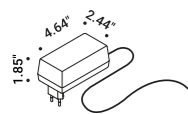

Optional accessories

Drivers