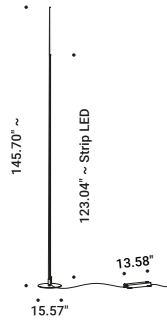

ORIGINE 390

30W
24V DC
2700K - 2843lm / 3000K - 3063lm
CRI >80
Driver included
Dimmer on board

Matt Black - 2700K - Dimmer on board
Matt Black - 3000K - Dimmer on board

1A2310403.27.06
1A2310403.30.06