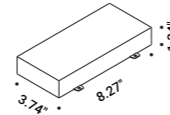

Driver				Not included
120-277V	24V/96W/IP20/TRIAC - 1-10V	UTOPIA 12	1Z2020060