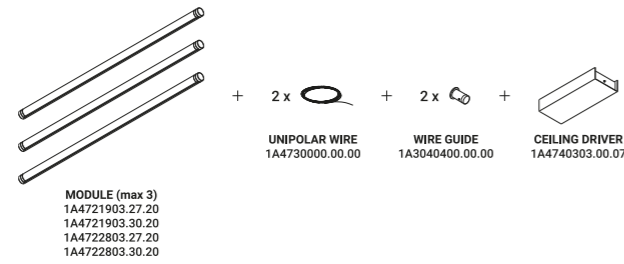

Multiple installation with ceiling driver