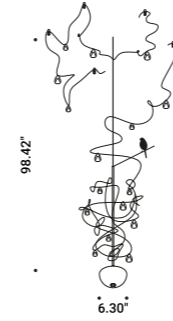

LOUIS XIV 2

Remote driver version
15W
Max 250mA DC
2700K - Up 890lm - Down 210lm /
3000K - Up 936lm - Down 235lm
CRI >90
UGR <19
Driver not included
2 Drivers required

Polished Gold - 2700K
Polished Gold - 3000K

1A4361903.27.20
1A4361903.30.20

Compulsory accessories

Drivers

Driver				Not included
120-240V	250mA/12W/IP64/TRIAC - 1-10V	LOUIS XIV 2	1Z2330010	

Driver				Not included
110-240V	250mA/10W/IP20/TRIAC - 1-10V	LOUIS XIV 2	1Z2340010.250	

Driver				Not included
220-240V(110-127V)	250mA/13,5W(13,5W)/IP20/DALI - PUSH - 1-10V	LOUIS XIV 2	1Z0241270.250	

Optional accessories

Suspension kits

Recessed suspension kit for 0.49" plasterboard				Not included
Matt White	For electrical cables - 1 Piece Plasterboard cut-out Ø 1.73" Minimum space for mounting 2.76"	LOUIS XIV 2	1X0000300.05.00	
Matt Black	For electrical cables - 1 Piece Plasterboard cut-out Ø 1.73" Minimum space for mounting 2.76"	LOUIS XIV 2	1X0000400.05.00