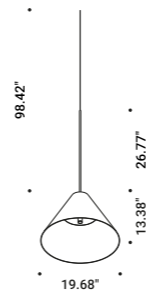

SOTTOSOPRA 2

Remote driver version
30W
Max 500mA DC
2700K - Down 228lm - Up 1827lm /
3000K - Down 245lm - Up 1876lm
CRI >90
UGR <19
Driver not included
2 Drivers required

Matt White - 2700K
Matt White - 3000K

1A4540303.27.20
1A4540303.30.20

Compulsory accessories

Drivers

Driver				Not included
110-240V	500mA/10W/IP20/TRIAC - 1-10V	SOTTOSOPRA 2	1Z2340010.500	

Driver				Not included
120-277V	500mA/30W/IP20/TRIAC - 1-10V	SOTTOSOPRA 2	1Z2020050.500	

Driver				Not included
220-240V(110-127V)	500mA/25W(13,5W)/IP20/DALI - PUSH - 1-10V	SOTTOSOPRA 2	1Z0241270.500	

Optional accessories

Suspension kits

Recessed suspension kit for 0.49" plasterboard				Not included
Matt White	For electrical cables - 1 Piece Plasterboard cut-out Ø 1.73" Minimum space for mounting 2.76"	SOTTOSOPRA 2	1X0000300.05.00	
Matt Black	For electrical cables - 1 Piece Plasterboard cut-out Ø 1.73" Minimum space for mounting 2.76"	SOTTOSOPRA 2	1X0000400.05.00