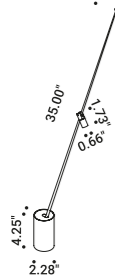

FM

Davide Groppi / 2022

Table / Direct / Indoor

Material Carbon fiber - Metal
Finish .04 Matt Black

Note Table luminaire. Adjustable along the vertical axis. ON/OFF and push control. Black cable.

FM

1,5W
5V DC
2700K - 154lm / 3000K - 179lm
CRI >90
UGR <19
Dimmer on board
Driver with plug not included
USB cable included

Matt Black - 2700K - Dimmer on board
Matt Black - 3000K - Dimmer on board

1A2440403.27.06
1A2440403.30.06

Optional accessories

Drivers

Driver with plug		Not included
Matt Black	Input 110-240V - 50/60Hz Output 5V DC - 2A - 10W - IP20	1Z0000088

Other accessories

USB to USB-C cable		Included
Matt Black	Length 39.37"	1Z0000132