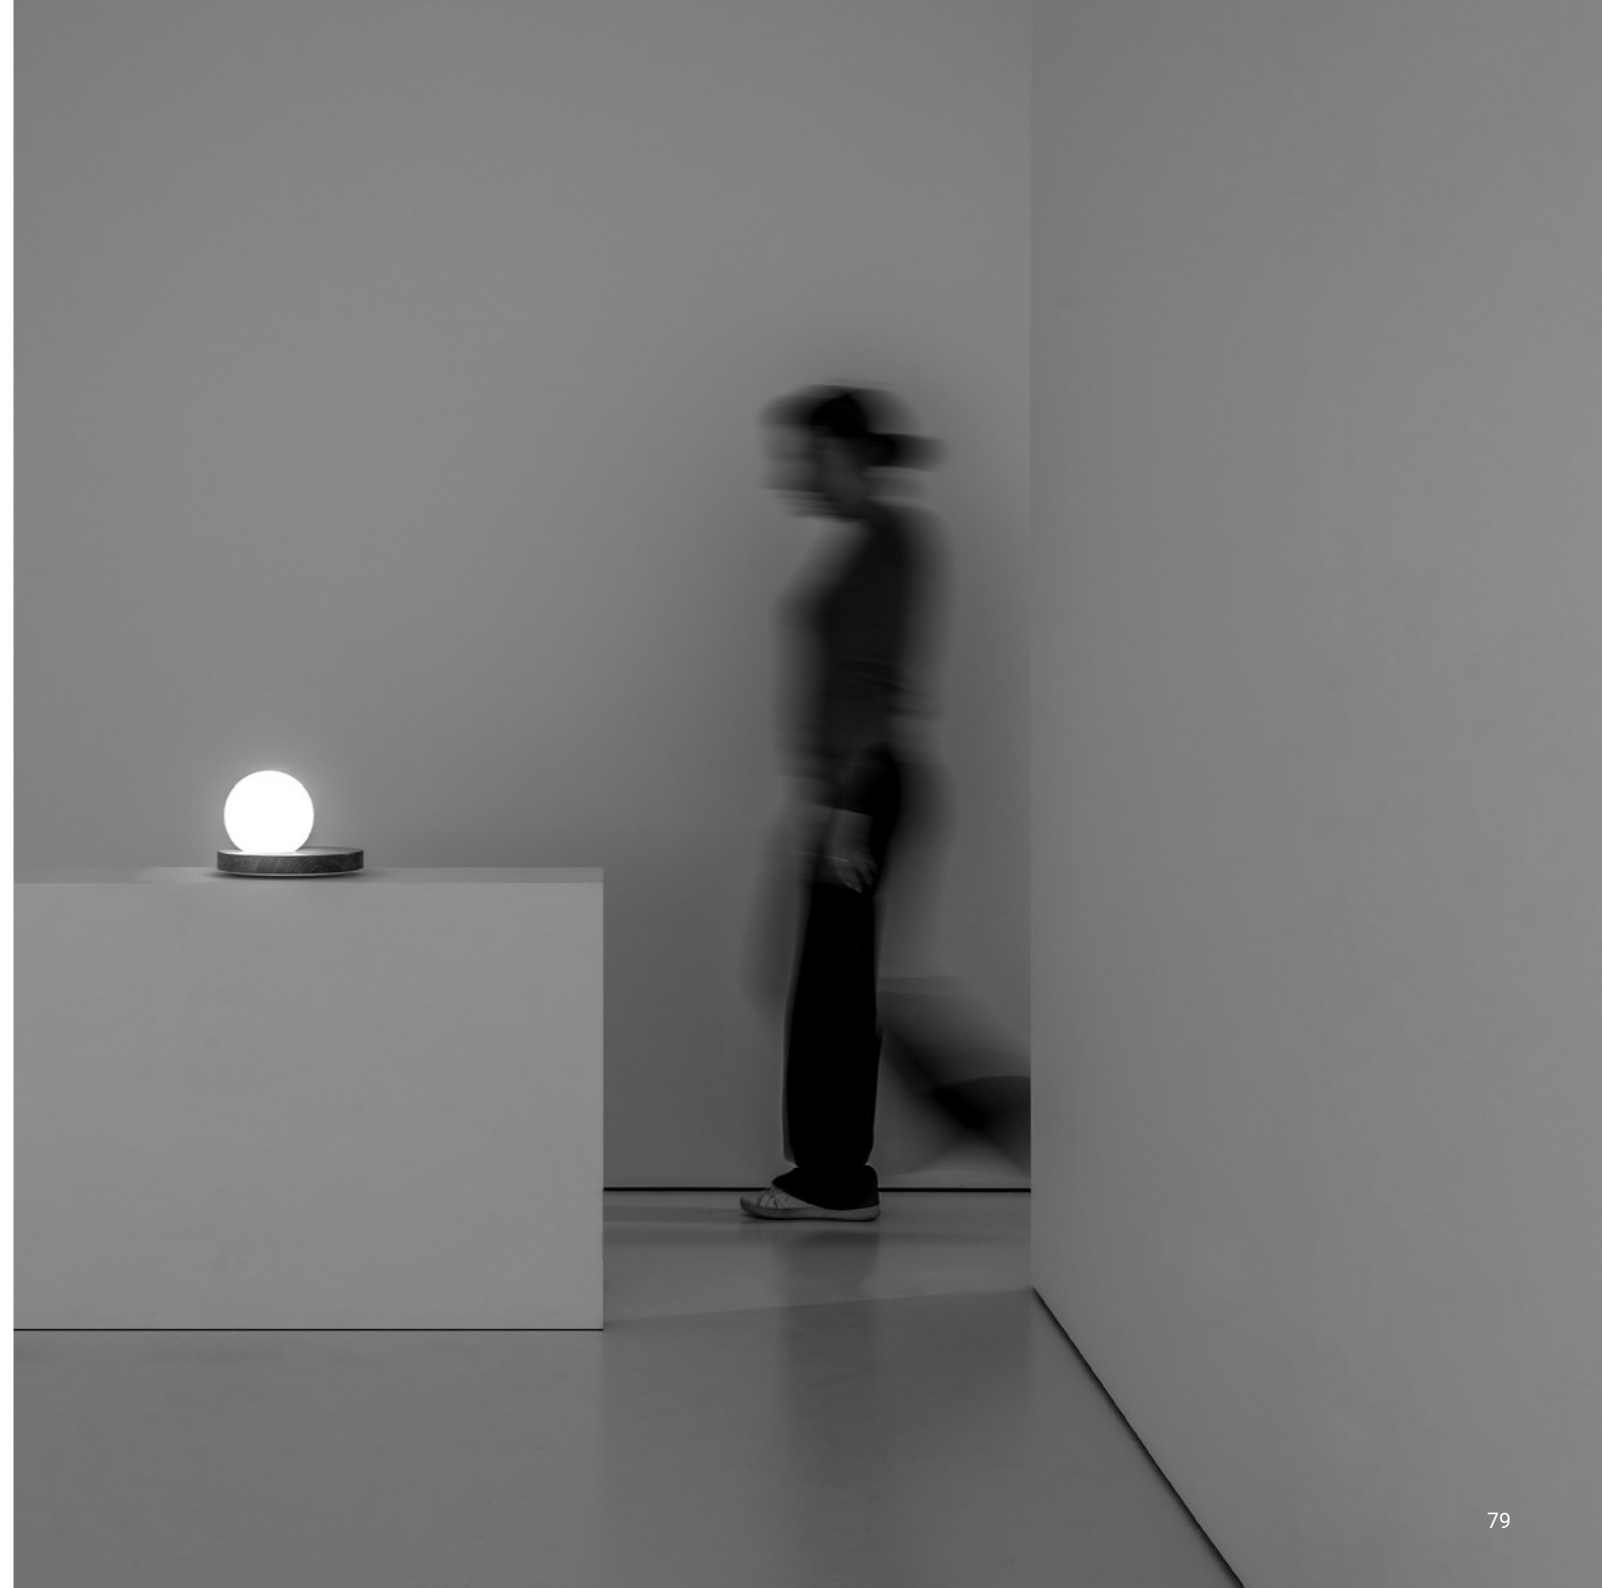

Table / Diffuse / Indoor

Material Glass - Oak wood
Finish .00 Standard

Note Table luminaire. Sanded glass ball. Oak wood base. Dimmer on the cable.
Black cable.

PIGRECO
6,5W
24V DC
3000K - 450lm
CRI >90
Dimmer on board
Driver with plug included

Standard - 3000K - Dimmer on board

| 1A2600003.30.06 |

Optional accessories

Drivers

Driver with plug

Included

Matt Black

Input 110-240V - 50/60Hz
Output 24V DC - 18W - IP20

1Z0431020