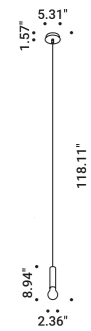

LED IS MORE

Davide Groppi / 2011

Suspension / Diffuse / Indoor

Material Metal - Methacrylate
Finish .03 Matt White

Note Suspension luminaire. Sanded methacrylate diffuser. Matt white rose.
White cable. Single rose for more than one lamp on request.