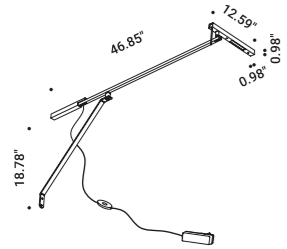

MORSETTO P

Davide Groppi / 2019

Wall / Direct / Indoor

Material Metal
Finish .04 Matt Black

Note Wall luminaire. Adjustable in all directions. Dimmer on the cable. Black cable.

MORSETTO P

13W
24V DC
2700K - 700lm / 3000K - 753lm
CRI >90
UGR <19
Dimmer on board
Driver with plug included

Matt Black - 2700K - Dimmer on board
Matt Black - 3000K - Dimmer on board

1A2570403.27.06
1A2570403.30.06

Optional accessories

Drivers

Driver with plug

Matt Black Input 110-240V - 50/60Hz
Output 24V DC - 18W - IP20

1Z0431020

Included