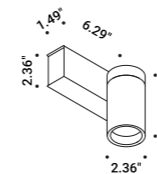

DOT P ENDLESS CASAMBI

ENDLESS version only
15,5W - 0,4A
48V DC
2700K / 3000K
CRI >97
Driver not included
See page ENDLESS

Matt White - 2700K
Matt White - 3000K
Matt Black - 2700K
Matt Black - 3000K

1A2340303.27.41
1A2340303.30.41
1A2340403.27.41
1A2340403.30.41