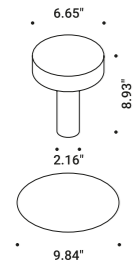

PoPuP

Davide Groppi / 2016

Table / Direct / Wireless

Material Metal - Methacrylate
Finish .03 Matt White

Note Chargeable table luminaire and speaker. Magnetic fixing stem. Battery life: 12 hours light only and 30 hours audio only at medium volume.