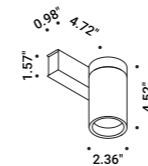

DOT P ENDLESS

ENDLESS version only
13W - 0,34A
48V DC
2700K / 3000K
CRI >97
Driver not included
See page ENDLESS

Matt White - 2700K
Matt White - 3000K
Matt Black - 2700K
Matt Black - 3000K

1A2340303.27.40
1A2340303.30.40
1A2340403.27.40
1A2340403.30.40