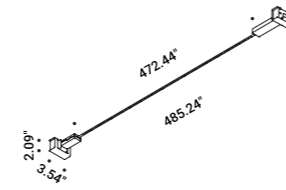

FLASH 12 DE

Dual emission
Max 180W
24V DC
2700K - Up 11184lm - Down 11184lm /
3000K - Up 11400lm - Down 11400lm
CRI >90
Driver not included

Matt White - 2700K
Matt White - 3000K
Matt Black - 2700K
Matt Black - 3000K

1A1300303.27.20
1A1300303.30.20
1A1300403.27.20
1A1300403.30.20