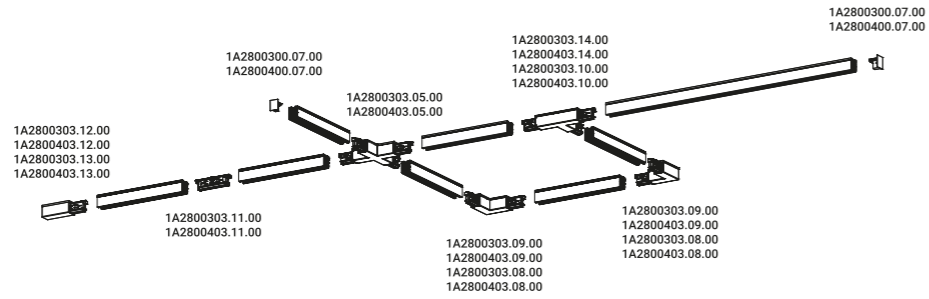

## **TRACKS - PROFILES**

**BINARIO TRIFASE**

/ 2007

Pure line in space.  
Our Sistema track holds the light solution Dot.

**Power right connector and power left connector installation**

Systems / Direct / Indoor