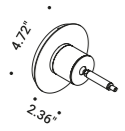

<b>Tie rods (positive/negative)</b> <span style="float: right;">Not included</span>			
Matt White	2 Pieces	1A3020303.00.00	

<b>Unipolar wire - 472.44"</b> <span style="float: right;">Not included</span>			
	Max 60V DC	1A3060000.00.00	