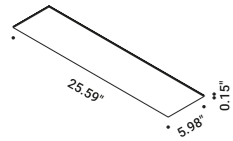

REFLEX

Michele Groppi / 2022

Wall / Indirect / Indoor

Material Metal - Mirror
Finish .04 Matt Black

Note Wall luminaire. Plane with mirror finish. Matt black rear plane.
Luminaire designed to be powered by ENDLESS system (Max 48V DC - Max 150W - Max 4A) and to be used, on the same circuit, with the ENDLESS models. See page: ENDLESS.

REFLEX

23W - 0,57A

48V DC

2700K - 2158lm / 3000K - 2320lm

CRI >90

Driver not included

Matt Black - 2700K

Matt Black - 3000K

1A0850403.27.20

1A0850403.30.20