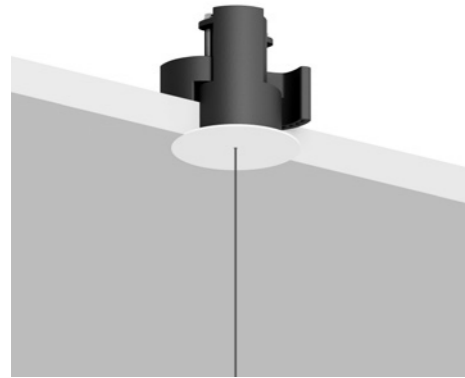

SUSPENSION KITS

Recessed suspension kit

Suspension kit for 0.49" plasterboard
Plasterboard cut-out Ø 1.73"
Minimum space for mounting 2,76"

Magnetic fixing
Fissaggio magnetico

Version	Use	Product reference	Finish	Code		
Recessed suspension kit.01	For suspension cables	REFLEX S 1	Matt White	1X0000300.01.00		
		REFLEX S 2				
		SHANGHAI 1				
		SHANGHAI 2				
		SOTTILE 1				
Recessed suspension kit.02	For electrical cables	SOTTILE 1 DE	Matt Black	1X0000400.01.00		
		SOTTILE 2				
		SOTTILE 2 DE				
		MAGIA			Matt White	1X0000300.02.00
		MAGIA			Matt Black	1X0000400.02.00
Recessed suspension kit.03	For suspension cables	MASAI 1	Matt White	1X0000300.03.00		
		MASAI 2	Matt Black	1X0000400.03.00		
Recessed suspension kit.04	For electrical cables	ASINTOTO	Matt White	1X0000300.04.00		
		REFLEX S 2	Matt Black	1X0000400.04.00		
		SHANGHAI 2				
Recessed suspension kit.05	For electrical cables	SOTTILE 2	Matt White	1X0000300.05.00		
		SOTTILE 2 DE			Matt Black	1X0000400.05.00