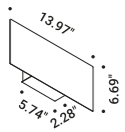

Wall/ceiling driver Not included			
Matt White		1A3010303.00.07