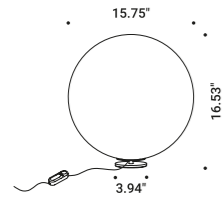

MOON T

Davide Groppi / 2019

Table / Diffuse / Indoor

Material Japanese paper - Metal - PE
Finish .00 Standard

Note Table luminaire. PE and Japanese paper shade. Gold finish base. Dimmer on the cable. White cable. Compulsory moisture barrier bag packaging for air and sea shipping.