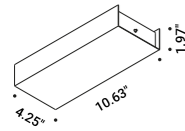

Compulsory accessories

Drivers