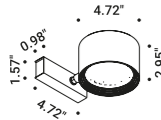

SPOT ENDLESS
ENDLESS version only
Max 13W - 0,34A
48V DC
CRI >90
Driver not included
See page ENDLESS
LED module not included

Matt White
Matt Black

1A1080303.00.40
1A1080403.00.40