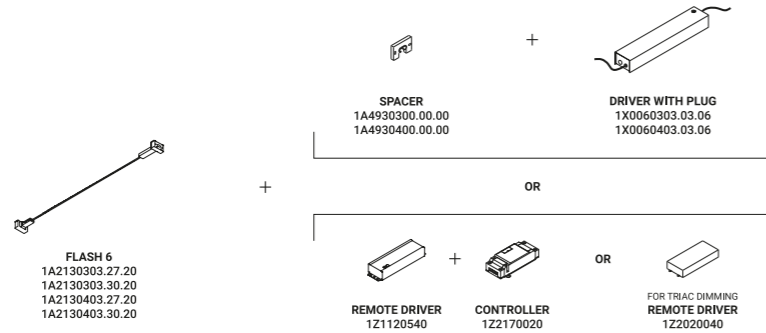

How to order - FLASH 6