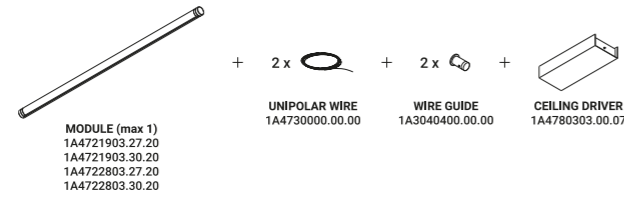

Single installation with ceiling driver