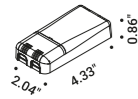

CATHODE

Omar Carraglia / 2015

Compulsory accessories

Drivers