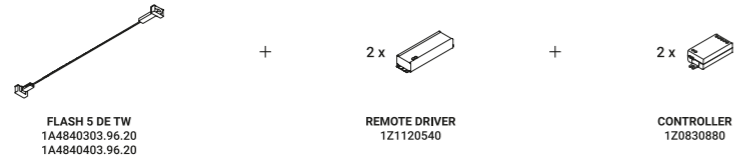

How to order -
FLASH 5 DE TW