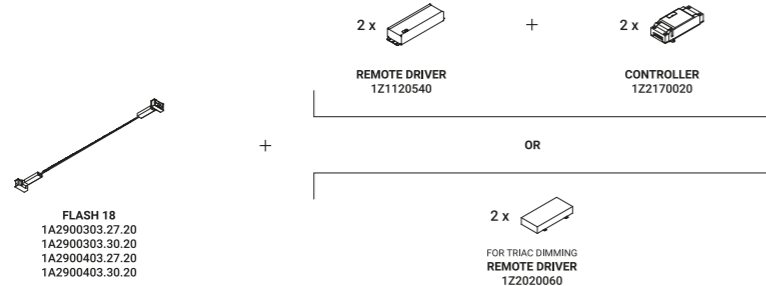

How to order - FLASH 18

Wall-Systems / Direct / Indoor

Material Metal
Finish .03 Matt White .04 Matt Black

Note Special stainless steel tape (0.39") running from wall to wall. Available in 236.22" / 472.44" / 708.66" with a single power unit and uniform lighting. Available in Dual emission (DE) and Tunable White (TW - 196.85" / 393.70") versions. LED strip that can be divided every 1.90". DE versions are available with dual on/off (two drivers required).

FLASH 6
Max 45W
24V DC
2700K - 5592lm / 3000K - 5700lm
CRI >90
Driver not included
UL LISTED

Matt White - 2700K	1A2130303.27.20
Matt White - 3000K	1A2130303.30.20
Matt Black - 2700K	1A2130403.27.20
Matt Black - 3000K	1A2130403.30.20

FLASH 12
Max 90W
24V DC
2700K - 11184lm / 3000K - 11400lm
CRI >90
Driver not included
UL LISTED

Matt White - 2700K	1A2150303.27.20
Matt White - 3000K	1A2150303.30.20
Matt Black - 2700K	1A2150403.27.20
Matt Black - 3000K	1A2150403.30.20

FLASH 18
Max 135W
24V DC
2700K - 16758lm / 3000K - 20124lm
CRI >90
Driver not included

Matt White - 2700K	1A2900303.27.20
Matt White - 3000K	1A2900303.30.20
Matt Black - 2700K	1A2900403.27.20
Matt Black - 3000K	1A2900403.30.20