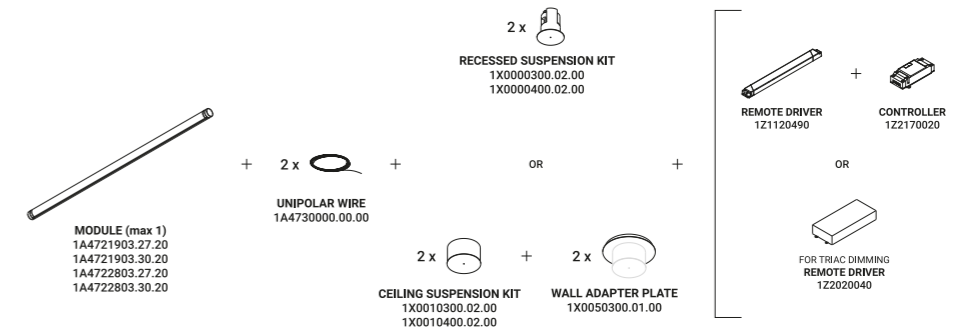

Single installation with recessed or ceiling suspension kit