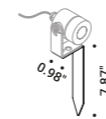

## Optional accessories

Installation kits

Wall adapter plate		Not included
Matt Black		1A1630403.00.00
Matt White		1A1630303.00.00

Earth spike		Not included
Standard		1A1620000.00.00

A tool to light.

The luminaire is pure form, a simple container for the light source.  
Light is incorporated into the space, becoming an architectural element.