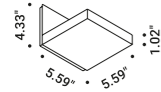

SOL 1

Omar Carraglia - Davide Groppi / 2003

Wall / Indirect / Indoor

Material Metal
Finish .03 Matt White .04 Matt Black

Note Wall luminaire.

SOL 1

Max 150W - R7s
120V - 60Hz
ON/OFF
Bulb not included

Matt White - ON/OFF
Matt Black - ON/OFF

1A3320303.00.00
1A3320403.00.00