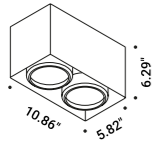

Ceiling / Direct / Indoor

Material Metal
Finish .03 Matt White .34 Matt White/Black Bicolor

Note Ceiling luminaire. Adjustable in all directions.

PUNTO 2 PL

Max 2x17W
120V - 60Hz
CRI >90
Driver integrated
1-10V
LED modules not included

Matt White - 1-10V
Matt White/Black Bicolor - 1-10V

1A1120303.00.03
1A1123403.00.03