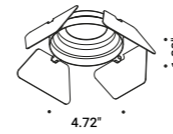

DG111 LED Module	Not included		
11,7W - 15° - 350mA DC 2700K - 1068lm - CRI >90 Energy Efficiency F - Dimmable	SPOT ENDLESS / SPOT ENDLESS CASAMBI	1A4700000.27.20	
11,7W - 15° - 350mA DC 3000K - 1091lm - CRI >90 Energy Efficiency F - Dimmable	SPOT ENDLESS / SPOT ENDLESS CASAMBI	1A4700000.30.20	

DG111 LED module	Not included		
11,7W - 22° - 350mA DC 2700K - 1508lm - CRI >90 Energy Efficiency F - Dimmable	SPOT ENDLESS / SPOT ENDLESS CASAMBI	1A3890000.27.20	
11,7W - 22° - 350mA DC 3000K - 1578lm - CRI >90 Energy Efficiency F - Dimmable	SPOT ENDLESS / SPOT ENDLESS CASAMBI	1A3890000.30.20	

DG111 LED module	Not included		
11,7W - 36° - 350mA DC 2700K - 1266lm - CRI >90 Energy Efficiency F - Dimmable	SPOT ENDLESS / SPOT ENDLESS CASAMBI	1A3900000.27.20	
11,7W - 36° - 350mA DC 3000K - 1323lm - CRI >90 Energy Efficiency F - Dimmable	SPOT ENDLESS / SPOT ENDLESS CASAMBI	1A3900000.30.20	

Optional accessories

Other accessories

Accessory holder + Soft filter + Honeycomb louvre	Not included	
Matt Black	1X0070400.04.00	

Accessory holder + Elliptical filter	Not included	
Matt Black	1X0070400.05.00	

Blue filter	Not included	
Standard	Compulsory with 1X0070400.04.00 / 1X0070400.05.00	1X0070000.06.00

Red filter	Not included	
Standard	Compulsory with 1X0070400.04.00 / 1X0070400.05.00	1X0070000.07.00

Yellow filter	Not included	
Standard	Compulsory with 1X0070400.04.00 / 1X0070400.05.00	1X0070000.08.00

Horizontal directional fins	Not included	
Matt Black	1X0070400.01.00