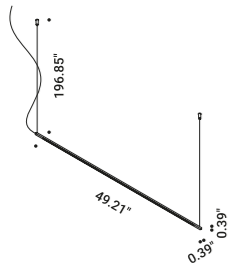

SHANGHAI 2

Remote driver version
13W
24V DC
2700K - 592lm / 3000K - 619lm
CRI >90
Driver not included

Matt White - 2700K
Matt White - 3000K
Brushed Brass - 2700K
Brushed Brass - 3000K

1A3260303.27.20
1A3260303.30.20
1A3260803.27.20
1A3260803.30.20

Compulsory accessories

Drivers

Driver				Not included
220-240V(100-127V)	24V/22W(12W)/IP20/ON/OFF	SHANGHAI 2	1Z0240410	

Driver				Not included
120-277V	24V/60W/IP20/TRIAC - 1-10V	SHANGHAI 2	1Z2020040	

Controller				Not included
Matt Black	DALI - PUSH - 0/1-10V - IP20	SHANGHAI 2	1Z2170020	

Optional accessories

Suspension kits

Sloped ceiling suspension hook			Not included
	Chrome plated - 1 Piece		1A0530000.00.00

Recessed suspension kit for 0.49" plasterboard				Not included
Matt White	For suspension cables - 1 Piece Plasterboard cut-out Ø 1.73" Minimum space for mounting 2.76"		1X0000300.01.00	
Matt Black	For suspension cables - 1 Piece Plasterboard cut-out Ø 1.73" Minimum space for mounting 2.76"		1X0000400.01.00	
Matt White	For electrical cables - 1 Piece Plasterboard cut-out Ø 1.73" Minimum space for mounting 2.76"	SHANGHAI 2	1X0000300.04.00	
Matt Black	For electrical cables - 1 Piece Plasterboard cut-out Ø 1.73" Minimum space for mounting 2.76"	SHANGHAI 2	1X0000400.04.00	

Ceiling suspension kit				Not included
Matt White	For suspension cables - 1 Piece		1X0010300.01.00	
Matt Black	For suspension cables - 1 Piece		1X0010400.01.00	
Matt White	For electrical cables - 1 Piece	SHANGHAI 2	1X0010300.04.00	
Matt Black	For electrical cables - 1 Piece	SHANGHAI 2	1X0010400.04.00	

Wall adapter plate				Not included
Matt White	For mounting on brick masonry walls		1X0050300.01.00