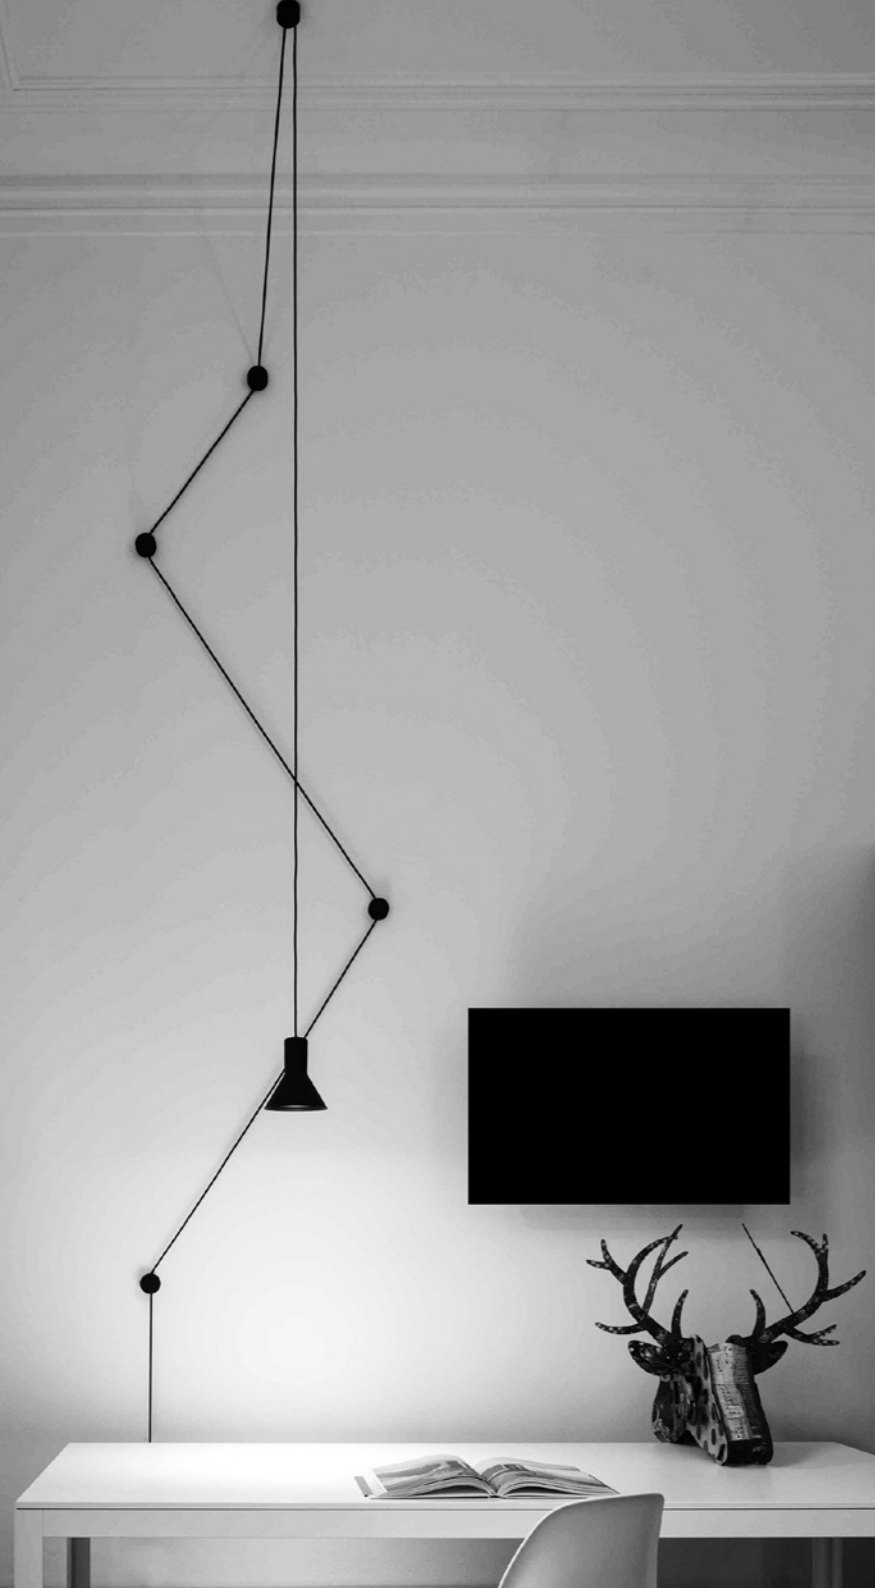

## NEURO

Davide Groppi - Beppe Merlano / 2013

The idea is to bring light wherever you like, starting from a socket.  
A simple project, almost a revival of the old electrical wiring.  
A plug, a cable, some isolators, a socket and a LED.  
Outdoor version also available.  
**Design Plus Award 2014**