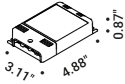

Drivers

Driver Not included			
220-240V(100-127V)	350mA/18W(18W)/IP20/DALI - PUSH - 1-10V	1Z0240530.350