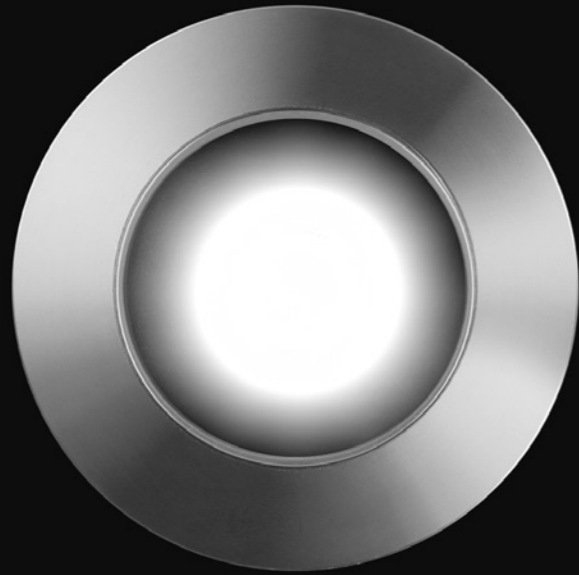

## Optional accessories

Installation kits

Wall adapter plate		Not included
Matt Black		1A1630403.00.00
Matt White		1A1630303.00.00

Earth spike		Not included
Standard		1A1620000.00.00

A tool to light.

The luminaire is pure form, a simple container for the light source.  
Light is incorporated into the space, becoming an architectural element.