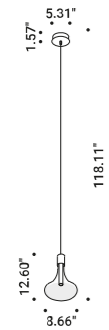

Suspension / Diffuse / Indoor

Material Blown glass - Metal
Finish .03 Matt White .08 Brushed Brass

Note Suspension luminaire. Blown glass diffuser. Matt white rose and white cable for the matt white finish. Matt black rose and black cable for the brushed brass finish. Single rose for more than one lamp on request. CATHODE 2: plasterboard version with magnetic fixing flat rose. CATHODE ENDLESS: luminaire dedicated to ENDLESS system (Max 48V DC - Max 150W - Max 4A). It can be used, on the same circuit, with the ENDLESS models. See page: ENDLESS.

CATHODE 1

Ceiling driver version
5,6W
120V - 60Hz
2700K - 264lm / 3000K - 284lm
CRI >90
Driver integrated
ON/OFF

Matt White - 2700K - ON/OFF
Matt White - 3000K - ON/OFF
Brushed Brass - 2700K - ON/OFF
Brushed Brass - 3000K - ON/OFF

1A2980303.27.00
1A2980303.30.00
1A2980803.27.00
1A2980803.30.00