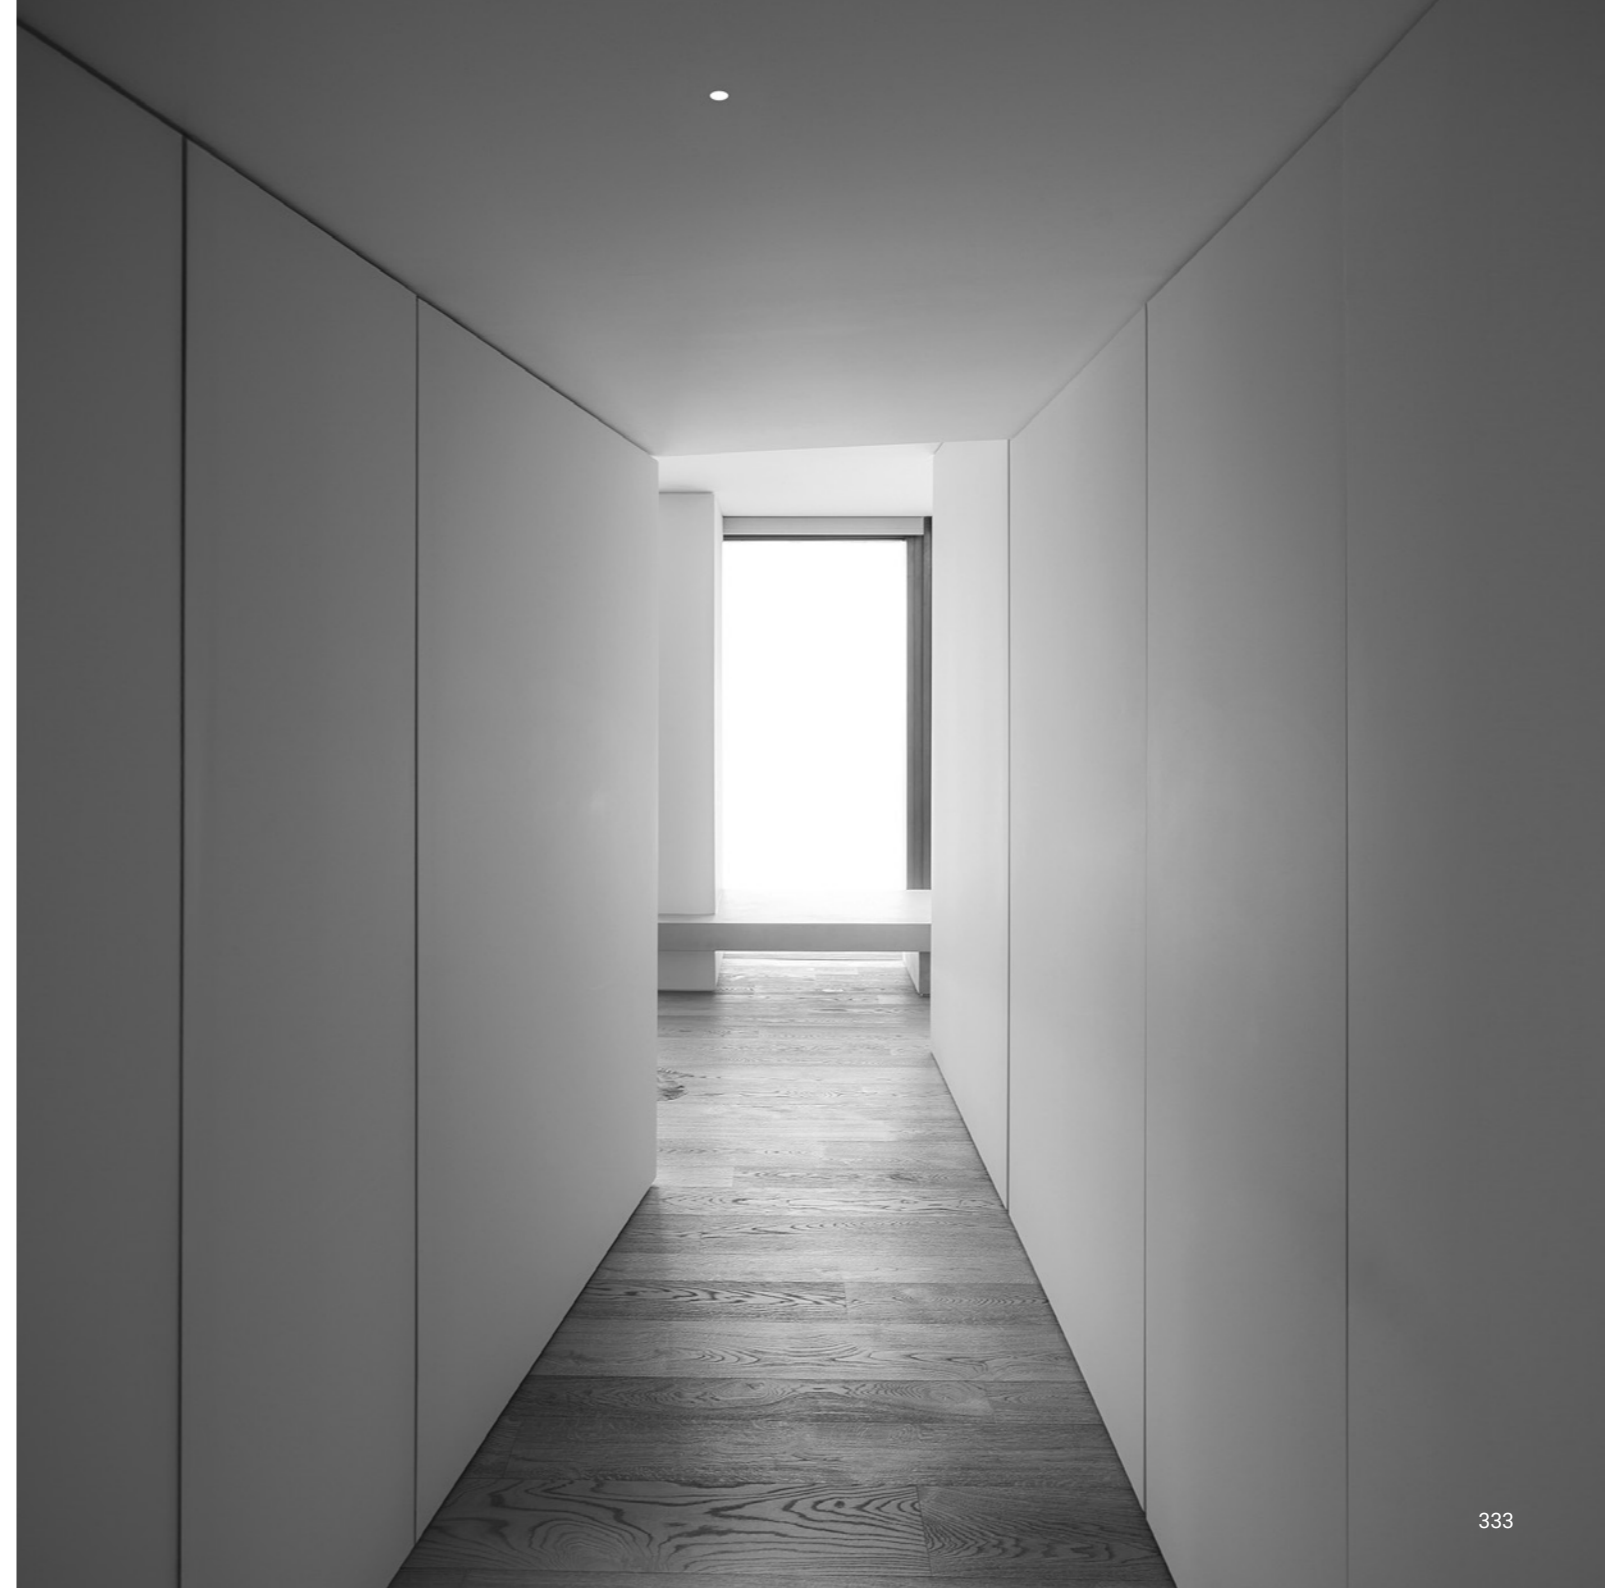

## DOT R

Omar Carraglia - Davide Groppi / 2015

A tool to light.

A luminaire designed for use with state-of-the-art LED modules to offer superior performance and a wide range of light beams.

Recessed / Direct / Indoor