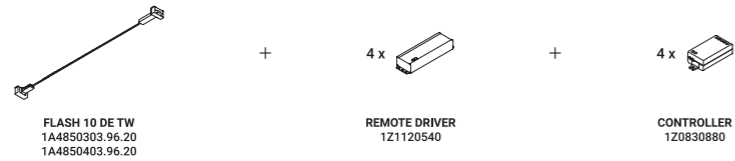

How to order -
FLASH 10 DE TW