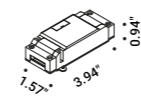

Floor-Suspension / Indirect / Indoor

Material Brass - Methacrylate
Finish **.03** Matt White **.04** Matt Black **.08** Brushed Brass

Note Floor luminaire with ceiling fixing. Adjustable along the vertical axis. Matt white rose. AISI 304 stainless steel suspension cable. Dimmer on the cable. Transparent cable. MASAI 2: version with power cable only and without driver.

MASAI 1

Driver with plug version
15,5W
120V - 60Hz
2700K - 600lm / 3000K - 619lm
CRI >90
Driver integrated
Dimmer on board

Matt White - 2700K - Dimmer on board
Matt White - 3000K - Dimmer on board
Matt Black - 2700K - Dimmer on board
Matt Black - 3000K - Dimmer on board
Brushed Brass - 2700K - Dimmer on board
Brushed Brass - 3000K - Dimmer on board

1A2720303.27.06
1A2720303.30.06
1A2720403.27.06
1A2720403.30.06
1A2720803.27.06
1A2720803.30.06

MASAI 2

Remote driver version
13W
120V - 60Hz
2700K - 600lm / 3000K - 619lm
CRI >90
Driver not included

Matt White - 2700K
Matt White - 3000K
Matt Black - 2700K
Matt Black - 3000K
Brushed Brass - 2700K
Brushed Brass - 3000K

1A2720303.27.20
1A2720303.30.20
1A2720403.27.20
1A2720403.30.20
1A2720803.27.20
1A2720803.30.20

Compulsory accessories

Drivers

Driver				Not included
220-240V(100-127V)	24V/22W(12W)/IP20/ON/OFF	MASAI 2	1Z0240410	

Driver				Not included
120-277V	24V/60W/IP20/TRIAC - 1-10V	MASAI 2	1Z2020040	

Controller				Not included
Matt Black	DALI - PUSH - 0/1-10V - IP20	MASAI 2	1Z2170020	

Optional accessories

Suspension kits

Sloped ceiling suspension kit				Not included
	Nickel plated - 1 Piece		1A0510000.00.00