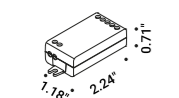

Controller Casambi - Tunable white		Not included	
		FLASH 5 TW / FLASH 10 TW / FLASH 5 DE TW / FLASH 10 DE TW	1Z0830880

Optional accessories

Installation kits

Spacer		Not included	
Matt White	For driver kit with plug	FLASH 6 / FLASH 12	1A4930300.00.00
Matt Black	For driver kit with plug	FLASH 6 / FLASH 12	1A4930400.00.00