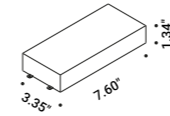

Compulsory accessories

Drivers

Driver				Not included
120-277V	24V/60W/IP20/TRIAC - 1-10V	UTOPIA 6	1Z2020040