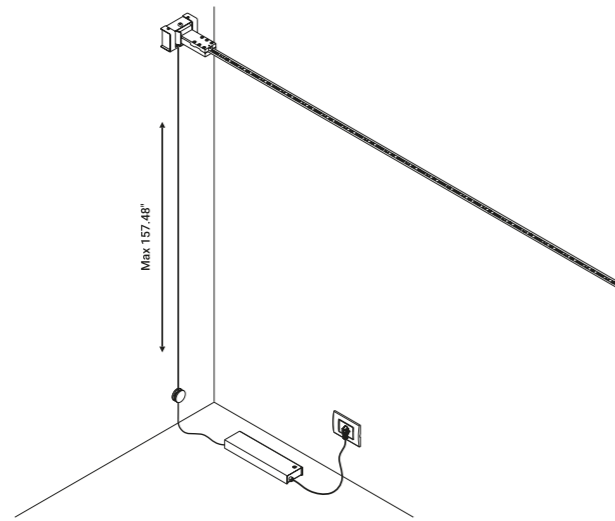

Example of installation with driver with plug