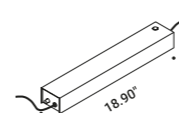

Driver with plug		Not included
Matt White	Input 120V - 60Hz Output 48V - 90W - Max 1,875A IP20 - Dimmer on board	1A1800303.00.06
Matt Black	Input 120V - 60Hz Output 48V - 90W - Max 1,875A IP20 - Dimmer on board	1A1800403.00.06