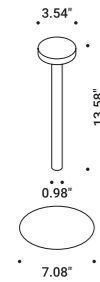

Table / Direct / Wireless

Material	ABS - Metal - Methacrylate		
Finish	.03 Matt White	.04 Matt Black	.18 Matt Gold

Note Chargeable table luminaire. Magnetic fixing stem. Touch ON/OFF.
Battery life: 12 hours.

TeTaTeT

2W
2700K - 165lm / 3000K - 178lm
CRI >90
ON/OFF
Driver with plug included

Matt White - 2700K - ON/OFF	1A0310303.27.00
Matt White - 3000K - ON/OFF	1A0310303.30.00
Matt Black - 2700K - ON/OFF	1A0310403.27.00
Matt Black - 3000K - ON/OFF	1A0310403.30.00
Matt Gold - 2700K - ON/OFF	1A0311803.27.00
Matt Gold - 3000K - ON/OFF	1A0311803.30.00