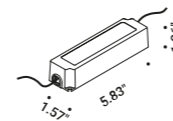

Drivers

Driver

110-240V

24V/25W/IP67/ON/OFF

1Z1120620

Not included