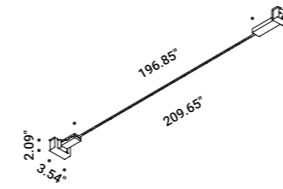

Note Tunable White describes the variable colour temperature controls from warm white to cool white light.

FLASH 5 TW
Tunable White
Max 50W
24V DC
2700K / 6500K - 7650lm
CRI >90
Driver not included

Matt White - 2700K / 6500K
Matt Black - 2700K / 6500K

1A4820303.96.20
1A4820403.96.20