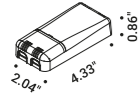

Driver				Not included
220-240V(100-127V)	350mA/17W(15W)/IP20/DALI	CATHODE 2	1Z0241180.350