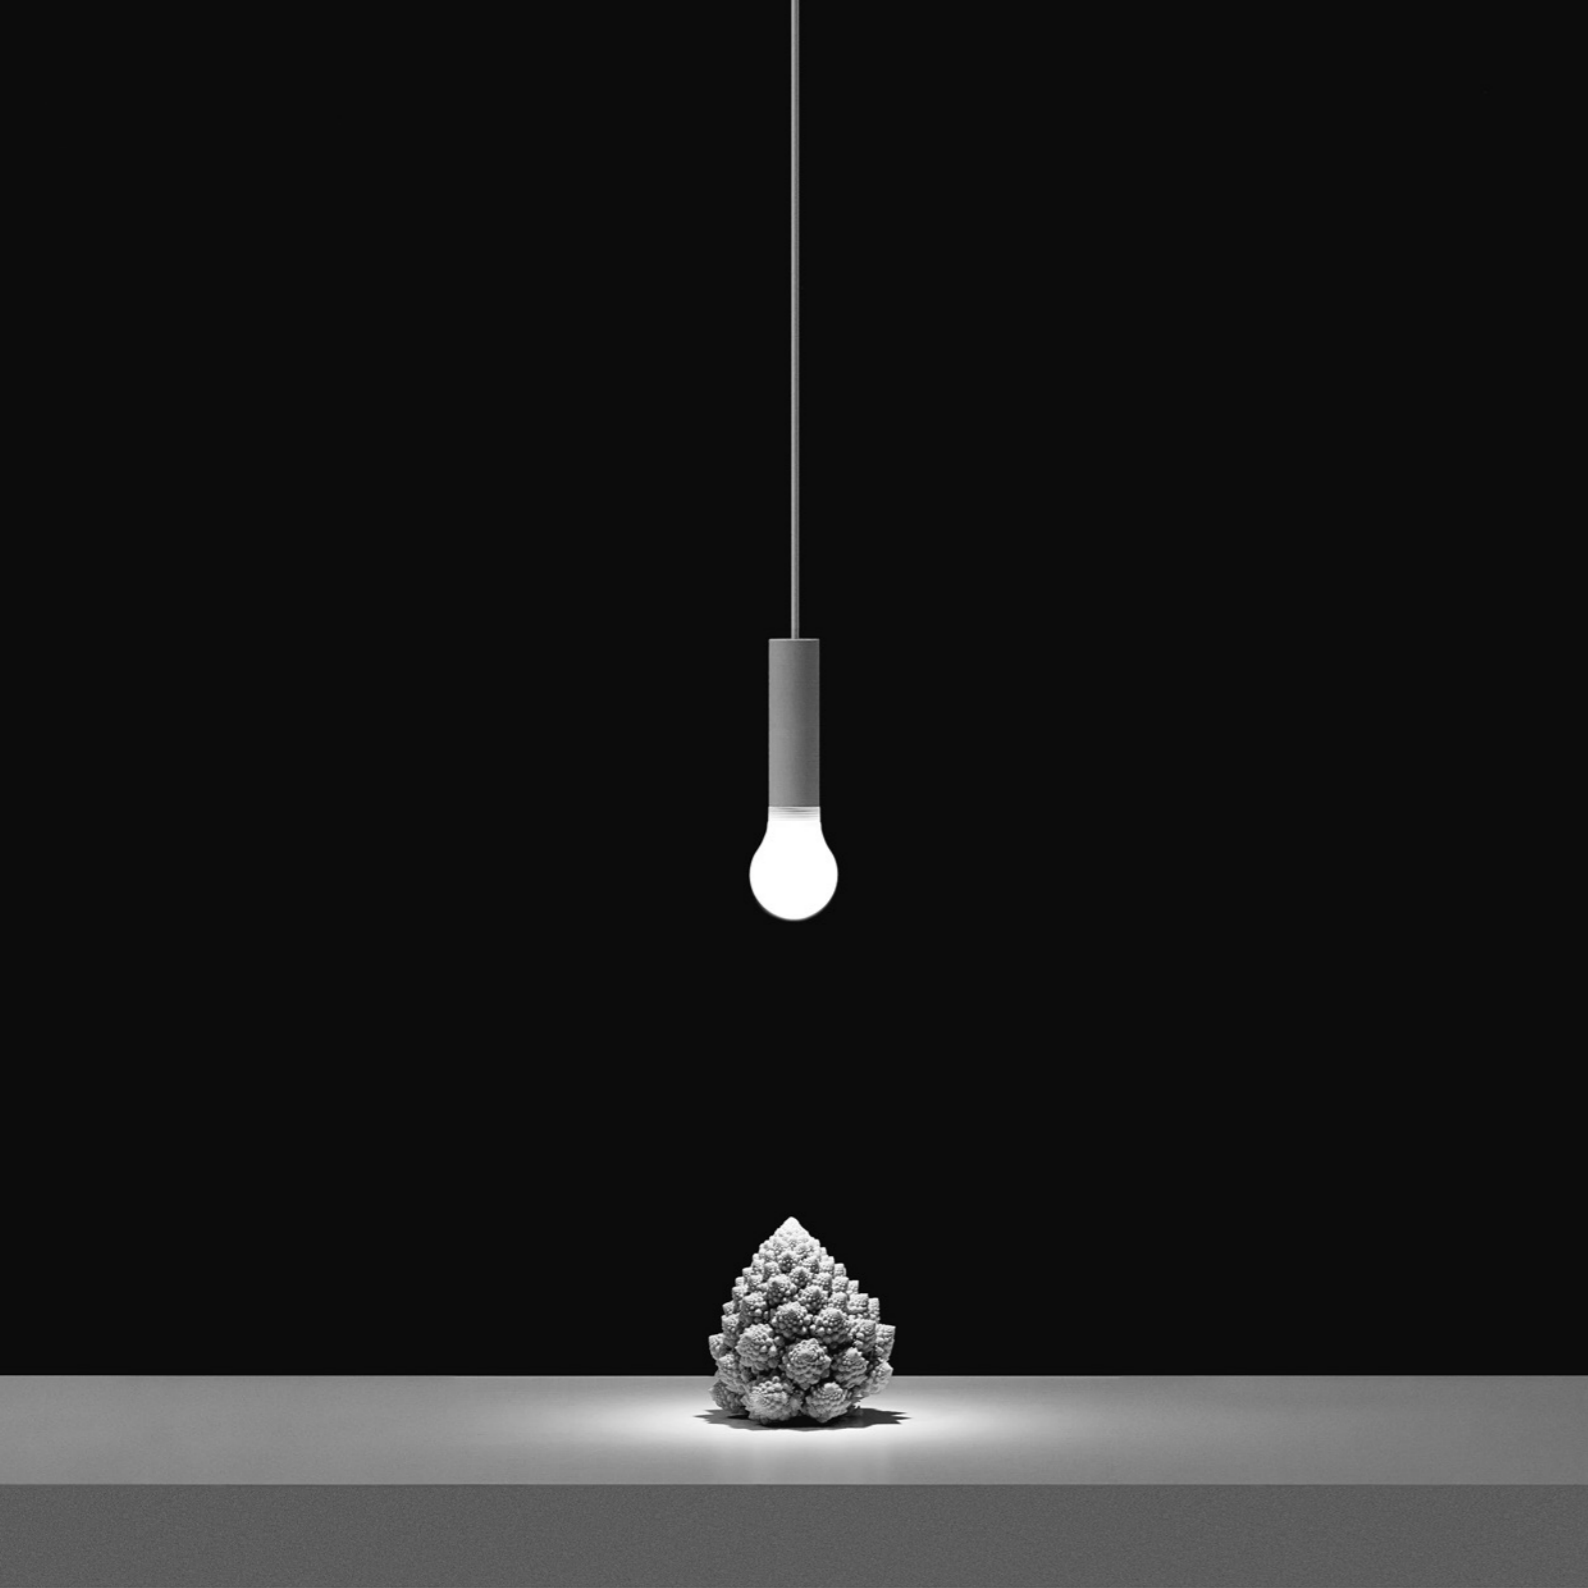

## Optional accessories

Suspension kits

Sloped ceiling suspension kit

Not included

Nickel plated - 1 Piece

1A0510000.00.00

**LED IS MORE**

Daide Groppi / 2011