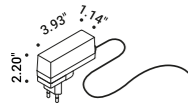

Optional accessories

Drivers

Driver with plug

Matt Black Input 110-240V - 50/60Hz
Output 24V DC - 18W - IP20

1Z0431020

Included