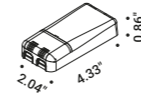

Compulsory accessories

Drivers