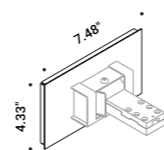

Kit wall connection sloped left 75°		Not included	
Matt Black			1A0350400.00.00

Wall back plate		Not included	
Matt White			1X0090300.01.00
Matt Black			1X0090400.01.00

Swallows		Not included	
Matt Black			1A0800400.00.00