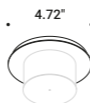

Wall adapter plate				Not included
Matt White	For mounting on brick masonry walls		1X0050300.01.00