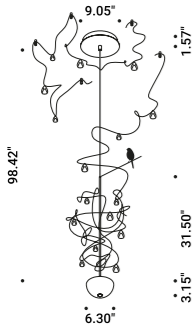

LOUIS XIV 1

Ceiling driver version
16,5W
120V - 60Hz
2700K - Up 890lm - Down 210lm /
3000K - Up 936lm - Down 235lm
CRI >90
UGR <19
Driver integrated
DALI - PUSH - 1-10V

Polished Gold - 2700K - DALI - PUSH - 1-10V
Polished Gold - 3000K - DALI - PUSH - 1-10V

1A4361903.27.07
1A4361903.30.07