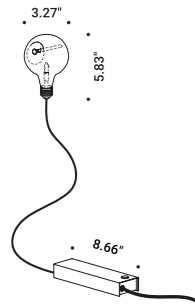

EDISON'S NIGHTMARE

Harry Thaler / 2014

Wall / Diffuse / Indoor

Material Blown glass - Metal
Finish .00 Standard

Note Wall luminaire. Blown glass diffuser. Dimmer on the cable. Transparent cable.

EDISON'S NIGHTMARE

Max 10W - G4 - 12V
120V - 60Hz
Driver integrated
Dimmer on board
Bulb included

Standard - Dimmer on board

| 1A3380003.00.06 |