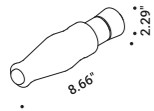

Optional accessories

Other accessories

IP65 Schuko adapter

Not included

IP65

1A2950000.00.00