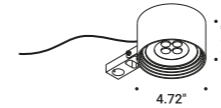

BUBKA BOLLARD

Optional accessories

Installation kits

Anchoring bolt		Not included
Cut-out Ø 9.84"	1A3620000.00.00	
Minimum space for mounting 13.78"		

Lighting modules