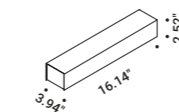

Wall/ceiling driver		Not included
Matt White	Input 120V - 50/60Hz Output 48V - 90W - Max 1,875A IP20 - DALI - PUSH - 1-10V	1A1810303.00.07
Matt Black	Input 120V - 50/60Hz Output 48V - 90W - Max 1,875A IP20 - DALI - PUSH - 1-10V	1A1810403.00.07