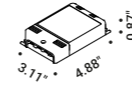

Compulsory accessories

Drivers