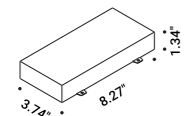

Driver				Not included
120-277V	24V/96W/IP20/TRIAC - 1-10V	Max 3 modules	1Z2020060