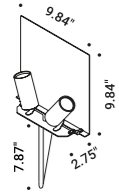

BELLADINOTTE

Maurizio Mancini / 2012

Floor-Outdoor / Indirect / Outdoor

Material Metal
Finish .00 Standard

Note Outdoor lamp with spike. Adjustable along the vertical axis. Plane with mirror finish. Matt green mirror finish rear plane. Black cable (196,85").