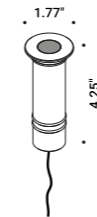

BUIO TRIM ELLIPTICAL

Black filter
6,2W
24V DC
2700K - 132lm / 3000K - 136lm
CRI >90
UGR <19
Driver not included

Matt Black - 2700K
Matt Black - 3000K

1A5150403.27.20
1A5150403.30.20