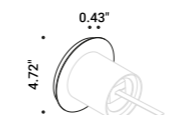

Wall back plate				Not included
Matt Black			1X0090400.02.00