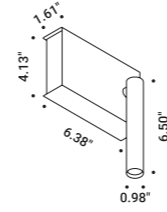

Wall-Ceiling / Direct / Indoor

Material Metal
Finish .03 Matt White .04 Matt Black

Note Wall luminaire. Adjustable in all directions. MIRA ENDLESS and MIRA ENDLESS CASAMBI: luminaires dedicated to ENDLESS system (Max 48V DC - Max 150W - Max 4A). They can be used, on the same circuit, with the ENDLESS models. See page: ENDLESS.

MIRA
7,5W
120V - 60Hz
2700K - 327lm / 3000K - 352lm
CRI >90
Driver integrated
1-10V

Matt White - 2700K - 1-10V	1A2280303.27.03
Matt White - 3000K - 1-10V	1A2280303.30.03
Matt Black - 2700K - 1-10V	1A2280403.27.03
Matt Black - 3000K - 1-10V	1A2280403.30.03