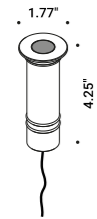

# BUIO - TRIM

Maurici Ginés / 2023

Recessed / Direct / Outdoor

**Material**

**Finish** .04 Matt Black

**Note** Outdoor luminaire. Available with transparent or black glass. Black cable (39,37").

**BUIO TRIM - 13°**