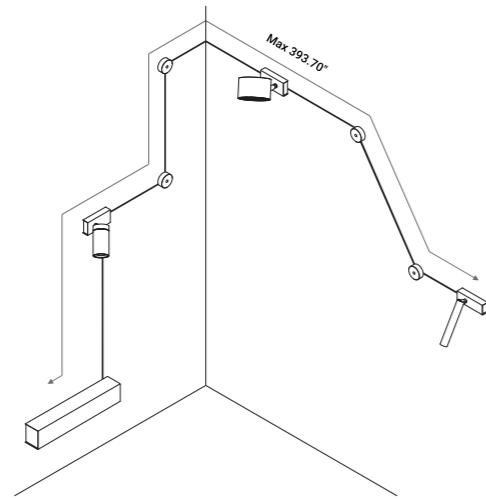

Example of combined installation between various devices with wall/ceiling driver