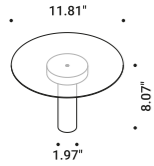

# VIS À VIS

Michele Groppi / 2023

Table / Direct / Wireless

**Material** Metal - Methacrylate  
**Finish** .00 Standard

**Note** Chargeable table luminaire. Transparent disc with refractive effect.  
 Magnetic fixing LED module and transparent stem. Battery life: 9 hours.