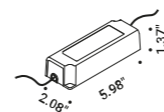

Compulsory accessories

Remote drivers for ENDLESS

Driver			Not included
100-240V	48V/60W/IP67/ON/OFF	1Z1120640