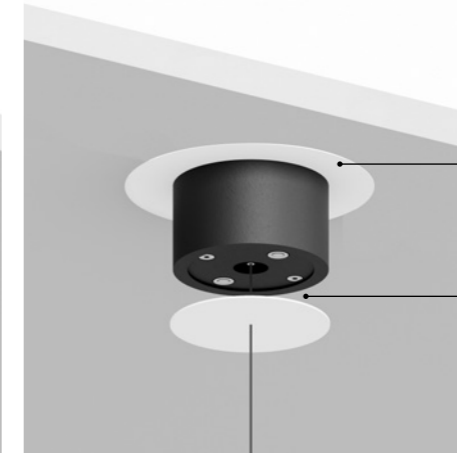

SUSPENSION KITS

Ceiling suspension kit

Back plate for masonry ceilings

Magnetic fixing

Version	Use	Product reference	Finish	Code		
Ceiling suspension kit.01	For suspension cables	REFLEX S 1	Matt White	1X0010300.01.00		
		REFLEX S 2				
		SHANGHAI 1				
		SHANGHAI 2				
		SOTTILE 1				
Ceiling suspension kit.02	For electrical cables	SOTTILE 1 DE	Matt Black	1X0010400.01.00		
		SOTTILE 2				
		SOTTILE 2 DE				
		MAGIA			Matt White	1X0010300.02.00
		MAGIA			Matt Black	1X0010400.02.00
Ceiling suspension kit.03	For suspension cables	MASAI 1	Matt White	1X0010300.03.00		
		MASAI 2	Matt Black	1X0010400.03.00		
Ceiling suspension kit.04	For electrical cables	ASINTOTO	Matt White	1X0010300.04.00		
		REFLEX S 2	Matt Black	1X0010400.04.00		
		SHANGHAI 2				
Back plate	For masonry ceilings	SOTTILE 2	Matt White	1X0050300.01.00		
		SOTTILE 2 DE