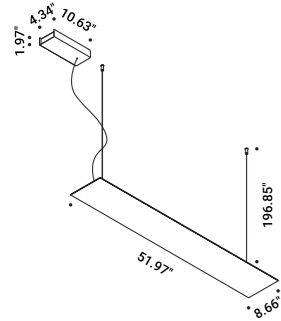

Suspension / Indirect / Indoor

Material Metal - Mirror
Finish .04 Matt Black

Note Suspension luminaire. Plane with mirror finish. Matt black rear plane. Matt white rose. AISI 304 stainless steel suspension cables. Black cable. Possibility for the luminaire to be powered by ENDLESS conductive tape and by dedicated voltage/current (Max 48V DC - Max 150W - Max 4A). See page: ENDLESS. REFLEX S 2: version with power cable only and without rose.

REFLEX S 1

Ceiling driver version
36W
120V - 60Hz
2700K - 4196lm / 3000K - 4464lm
CRI >90
Driver integrated
DALI - PUSH - 1-10V

Matt Black - 2700K - DALI - PUSH - 1-10V
Matt Black - 3000K - DALI - PUSH - 1-10V

1A4790403.27.07
1A4790403.30.07