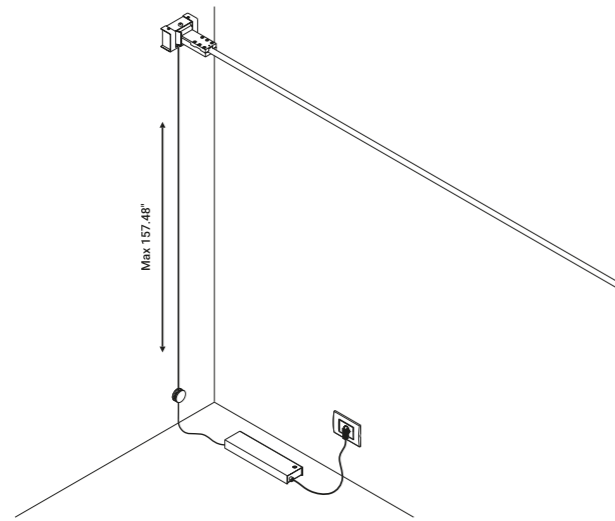

Example of installation with driver with plug