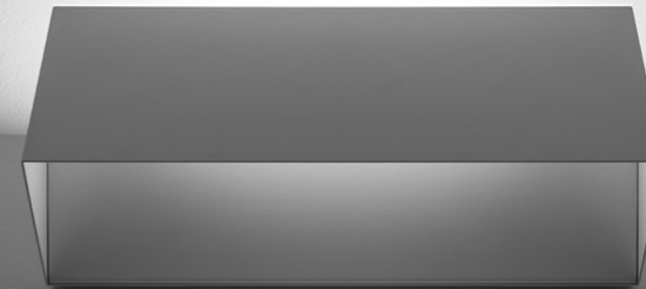

PIÙ

Davide Groppi / 2007

Wall / Indirect / Indoor

Material Metal

Finish .03 Matt White

Note Wall luminaire. Dual emission.

PIÙ

Max 120W - R7s

120V - 60Hz

ON/OFF

Bulb not included

Matt White - ON/OFF

1A3370303.00.00