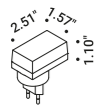

Optional accessories

Drivers