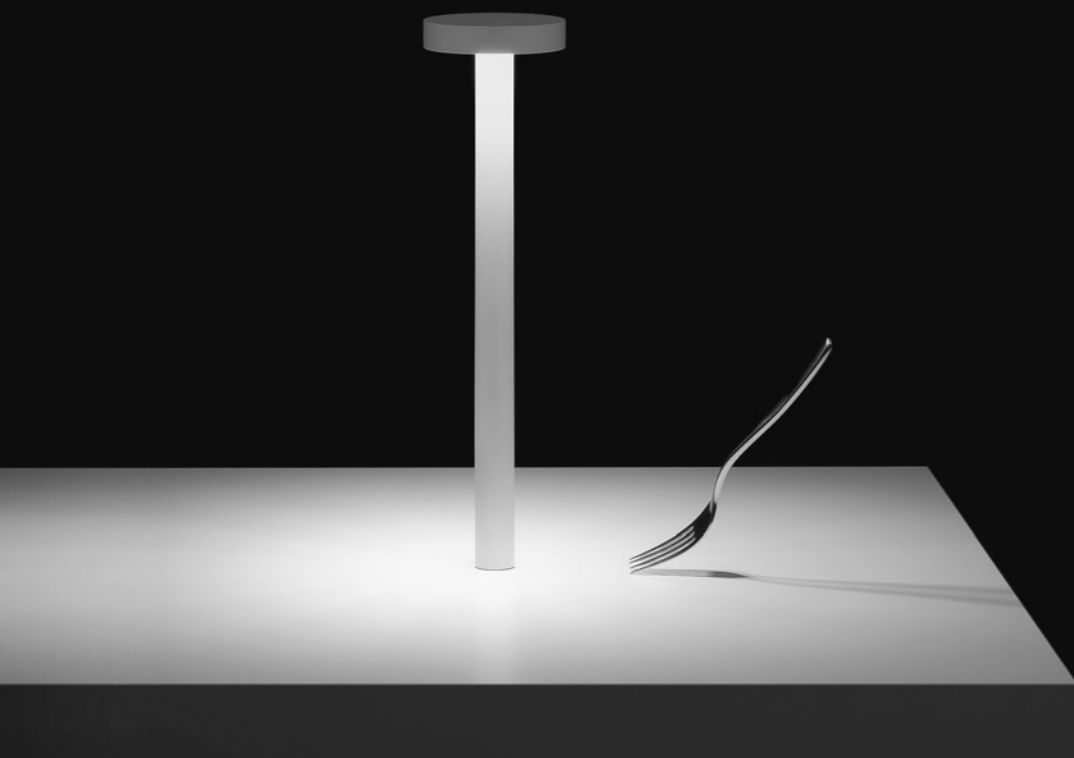

# POST PRANDIUM

Davide Groppi / 2023

Table / Direct / Wireless

**Material** Metal - Methacrylate  
**Finish** .01 Polished Chrome

**Note** Chargeable table luminaire. Details with polished gold finish. Matt black base. Battery life: 9 hours.

Other accessories

<b>USB to USB-C cable</b>		<b>Included</b>
Matt Black	Length 39.37"	1Z0000132

POST PRANDIUM

A timeless icon with an eye on the future.  
Portable and rechargeable, the greatest expression of freedom.  
With TeTaTeT, every table becomes a meeting place, a complete dining experience.  
Its light caresses those it illuminates with pure emotion.  
Equipped with Touch technology and a magnetic fixing base.  
**Mention of Honour XXIV Compasso d'Oro ADI Award, 2016**

Table / Direct / Wireless

<b>Material</b>	ABS - Metal - Methacrylate		
<b>Finish</b>	<b>.03</b> Matt White	<b>.04</b> Matt Black	<b>.18</b> Matt Gold

**Note** Chargeable table luminaire. Magnetic fixing stem. Touch ON/OFF.  
Battery life: 12 hours.

## TeTaTeT Flûte

Davide Groppi / 2017

This is an evolution of our TeTaTeT lamp.  
The lamp head is lightweight and appears to be floating in air.  
The transparent stem brings to mind the glasses used in the classic "mise en place".  
Magnetic fixing base.