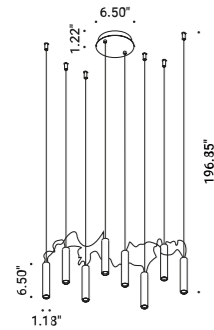

SIMBIOSI

15W
120V - 60Hz
2700K - 931lm / 3000K - 960lm
CRI >90
Driver integrated

1-10V

Matt White - 2700K - 1-10V
Matt White - 3000K - 1-10V
Total Black - 2700K - 1-10V
Total Black - 3000K - 1-10V

1A2870303.27.03
1A2870303.30.03
1A2872603.27.03
1A2872603.30.03

Optional accessories

Suspension kits

Sloped ceiling suspension hook

Not included

Chrome plated - 1 Piece

1A0530000.00.00