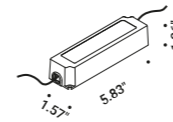

Drivers

Driver

110-240V

24V/25W/IP67/ON/OFF

1Z1120620

Not included