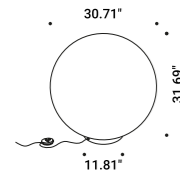

MOON F

Davide Groppi / 2023

Floor / Diffuse / Indoor

Material Japanese paper - PE
Finish .00 Standard

Note Floor luminaire. PE and Japanese paper shade. Matt white base. Dimmer on the cable. White cable. For air and sea shipping: moisture barrier bag packaging compulsory for all models and wooden crate compulsory for MOON 120 F model.

MOON 80 F

Max 25W - E26
120V - 60Hz
Dimmer on board
Bulb not included
Moisture barrier bag included

Standard - Dimmer on board

| 1A4880003.00.06 |