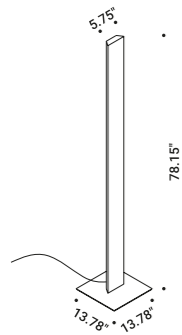

MOVIE

Omar Carraglia / 2005

Floor / Indirect / Indoor

Material Metal - Polycarbonate

Finish .03 Matt White .13 Black Brushed Stainless Steel

Note Floor luminaire. RGBW wireless control. Black cable.

MOVIE

80W

120V - 60Hz

2832lm

CRI >90

Driver integrated

Dimmer on board

RGBW wireless control

Matt White - RGBW - Dimmer on board

1A2740303.98.06

Black Brushed Stainless Steel - RGBW - Dimmer on board

1A2741303.98.06