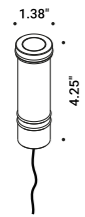

BUIO TRIMLESS - 32°

Transparent filter
6,2W
24V DC
2700K - 279lm / 3000K - 288lm
CRI >90
Beam 32°
UGR <19
Driver not included

Matt Black - 2700K
Matt Black - 3000K

1A5250403.27.20
1A5250403.30.20