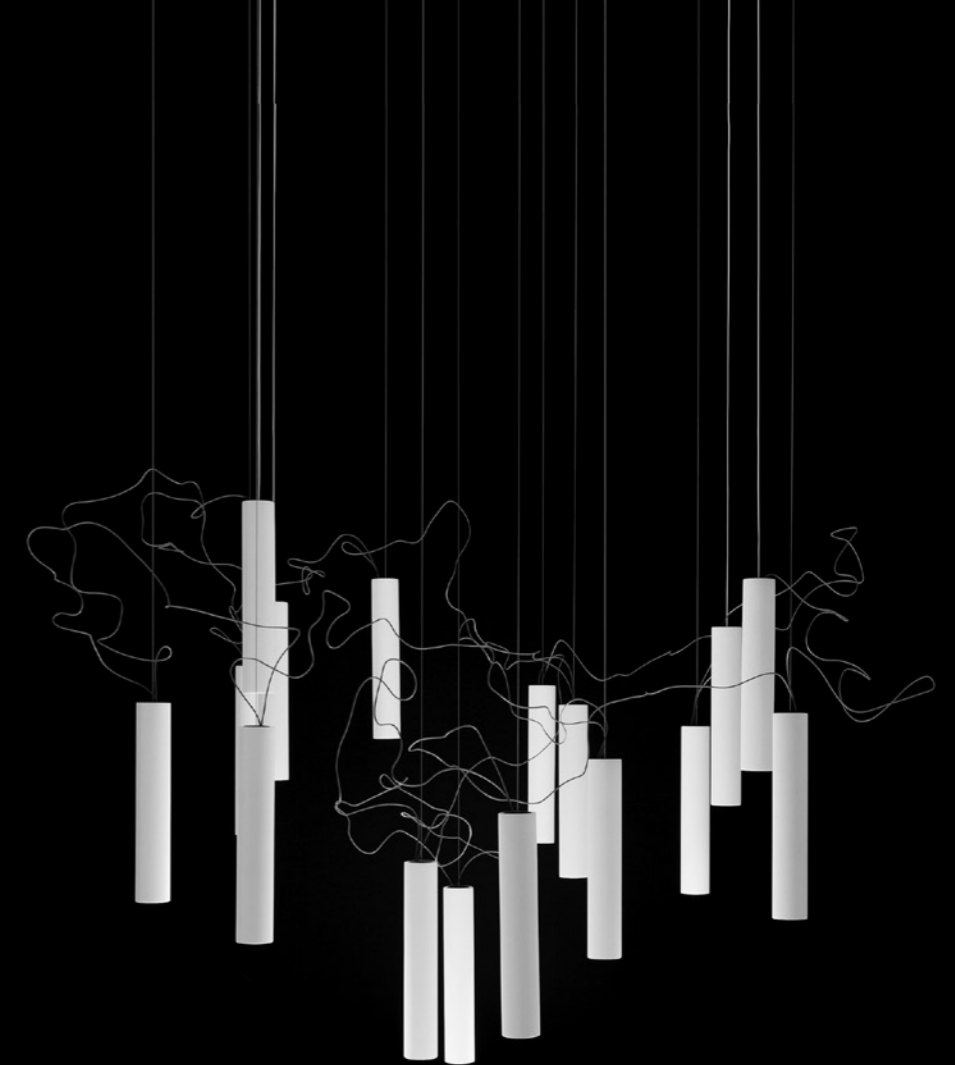

# SOTTILE

Daide Groppi / 2023

A blade of light just 7 millimetres thick,  
the expression of that purest and most essential part of our thought.  
The surprise of an extremely thin, yet at the same time very bright, lamp.  
Luminaire designed also to be powered by ENDLESS conductive tape.