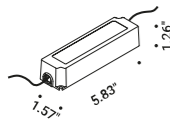

Compulsory accessories

Drivers