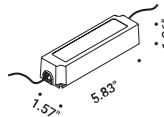

Concrete box	Not included
Standard	1A4460000.00.00

Drivers