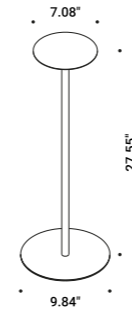

Optional accessories

Other accessories

Table	Not included
Matt White	1A4020300.00.00
Matt Black	1A4020400.00.00