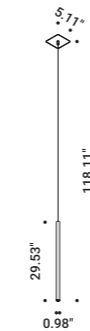

MISS 2
Remote driver version
4W
Max 350mA DC
2700K - 290lm / 3000K - 310lm
CRI >90
Driver not included

Matt White - 2700K
Matt White - 3000K
Matt Black - 2700K
Matt Black - 3000K
Brushed Brass - 2700K
Brushed Brass - 3000K
Total Black - 2700K
Total Black - 3000K

1A2970303.27.20
1A2970303.30.20
1A2970403.27.20
1A2970403.30.20
1A2970803.27.20
1A2970803.30.20
1A2972603.27.20
1A2972603.30.00