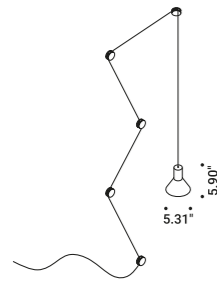

# NEURO

Davide Groppi - Beppe Merlano / 2013

Suspension / Direct / Indoor

**Material** Metal  
**Finish** .03 Matt White .04 Matt Black

**Note** Suspension luminaire. Five cable clips included. Matt white cable clips and white cable for the matt white finish. Matt black cable clips and black cable for the matt black finish.