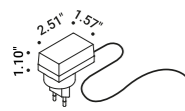

Optional accessories

Drivers

Driver with plug		Included
Matt Black	Input 110-240V - 50/60Hz Output 6V DC - 1A - 6W - IP20	1Z0000073

Other accessories

Rechargeable battery		Included
Matt White	4,8V DC - NiMH 4300mAh	1A0430300.00.00
Matt Black	4,8V DC - NiMH 4300mAh	1A0430400.00.00
Matt Gold	4,8V DC - NiMH 4300mAh	1A0431800.00.00