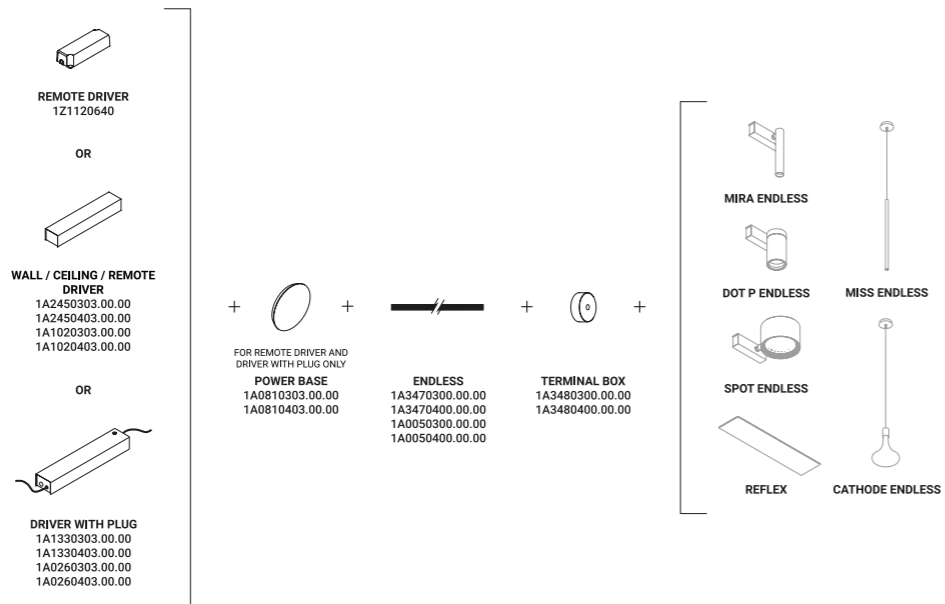

ENDLESS ON/OFF
(Max 48V DC -
Max 150W - Max 4A)