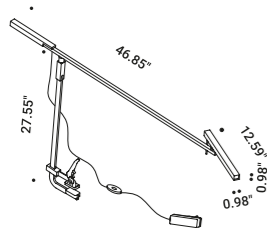

MORSETTO

Davide Groppi / 2017

Table / Direct / Indoor

Material Metal
Finish .04 Matt Black

Note Table luminaire. Adjustable in all directions. Shiny red clamp. Dimmer on the cable. Black cable.

MORSETTO

13W
24V DC
2700K - 765lm / 3000K - 823lm
CRI >90
UGR <19
Dimmer on board
Driver with plug included

Matt Black - 2700K - Dimmer on board
Matt Black - 3000K - Dimmer on board

1A2520403.27.06
1A2520403.30.06

Optional accessories

Drivers

Driver with plug

Matt Black Input 110-240V - 50/60Hz
Output 24V DC - 18W - IP20

1Z0431020

Included