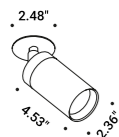

Recessed / Direct / Indoor

Material Metal
Finish .03 Matt White .04 Matt Black

Note Recessed luminaire. Adjustable in all directions. Plasterboard hole: 1.57"x1.57". Minimum space for recessed installation: 3.35".

DOT R

13W
Max 350mA DC
2700K / 3000K
CRI >97
Driver not included

Matt White - 2700K
Matt White - 2700K
Matt Black - 2700K
Matt Black - 3000K

1A4770303.27.20
1A4770303.30.20
1A4770403.27.20
1A4770403.30.20