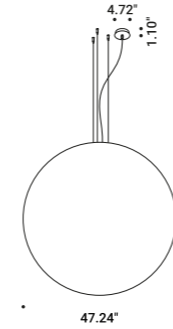

Standard - ON/OFF

| 1A2830003.00.00 |

**MOON 80**  
 Max 25W - E26  
 120V - 60Hz  
 ON/OFF  
 Bulb not included  
 Moisture barrier bag included  

Standard - ON/OFF

| 1A2840003.00.00 |

**MOON 120**  
 Max 2x25W - E26  
 120V - 60Hz  
 ON/OFF  
 Bulb not included  
 Moisture barrier bag included  
 Wooden crate included  