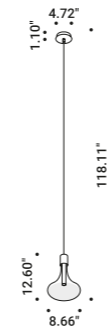

CATHODE ENDLESS

ENDLESS version only
5,5W
48V DC
2700K - 264lm / 3000K - 284lm
CRI >90
Driver not included
See page ENDLESS

Matt White - 2700K
Matt White - 3000K
Brushed Brass - 2700K
Brushed Brass - 3000K

1A2980303.27.40
1A2980303.30.40
1A2980803.27.40
1A2980803.30.40