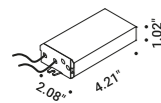

Compulsory accessories

Drivers

Driver		Not included
100-240V	700mA/21W/IP67/ON/OFF	1Z1120100