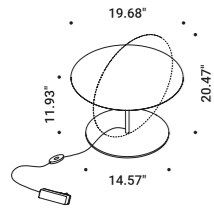

# CALVINO

Davide Groppi / 2018

Table / Indirect / Indoor

**Material** Brass - Metal - Methacrylate - Mirror  
**Finish** .00 Standard

**Note** Table luminaire. Disc with mirror finish adjustable in all directions. Matt blue rear disc. Matt black base. Brass stem. Dimmer on the cable. Black cable.