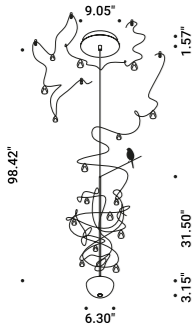

Suspension / Direct-Indirect / Indoor

Material Glass - Metal
Finish .19 Polished Gold

Note Suspension luminaire. Eighty crystal drops and a bird. Natural brass branches. Structure with polished gold finish. Matt white rose. Dual emission and on/off. White cable. LOUIS XIV 2: version with power cable only and without rose.

LOUIS XIV 1

Ceiling driver version
16,5W
120V - 60Hz
2700K - Up 890lm - Down 210lm /
3000K - Up 936lm - Down 235lm
CRI >90
UGR <19
Driver integrated
TRIAC/IGBT

Polished Gold - 2700K - TRIAC/IGBT
Polished Gold - 3000K - TRIAC/IGBT

1A4361903.27.02
1A4361903.30.02