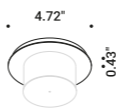

Wall adapter plate			Not included
Matt White	For mounting on brick masonry walls		1X0050300.01.00