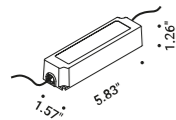

Installation box

Not included

Cut-out 2.16"
Minimum space for mounting 4.33"

1A1560000.00.00

Drivers

Driver

Not included

110-240V 24V/25W/IP67/ON/OFF

1Z1120620