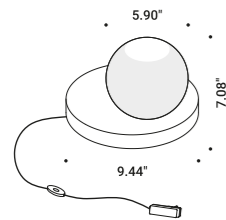

Table / Diffuse / Indoor

Material Glass - Oak wood
Finish .00 Standard

Note Table luminaire. Sanded glass ball. Oak wood base. Dimmer on the cable.
Black cable.