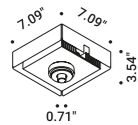

Recessed / Direct / Indoor

Material Metal
Finish .00 Standard

Note Recessed luminaire. Visible 0.71" / 0.98" diameter hole. NULLA 18 and NULLA 25: lamp extractable for maintenance.

NULLA - 23°

9W
24V DC
2700K - 304lm / 3000K - 327lm
CRI >90
Beam 23°
UGR <19
Driver not included

Standard - 2700K
Standard - 3000K

1A4100003.27.20
1A4100003.30.20