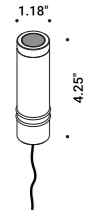

BUIO - 25°

Black filter
6,2W
24V DC
2700K - 150lm / 3000K - 155lm
CRI >90
Beam 25°
UGR <19
Driver not included

Matt Black - 2700K
Matt Black - 3000K

1A5060403.27.20
1A5060403.30.20

Maurici Ginés / 2023