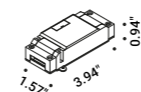

Suspension / Direct / Indoor

Material Metal - Methacrylate
Finish .03 Matt White .08 Brushed Brass

Note Suspension luminaire. Matt white rose. AISI 304 stainless steel suspension cables. Transparent cable. Possibility for the luminaire to be powered by ENDLESS conductive tape and by dedicated voltage/current (Max 48V DC - Max 150W - Max 4A). See page: ENDLESS. SHANGHAI 2: version with power cable only and without rose.

SHANGHAI 1

Ceiling driver version
15,5W
120V - 60Hz
2700K - 592lm / 3000K - 619lm
CRI >90
Driver integrated
1-10V

Matt White - 2700K - 1-10V
Matt White - 3000K - 1-10V
Brushed Brass - 2700K - 1-10V
Brushed Brass - 3000K - 1-10V

1A3260303.27.03
1A3260303.30.03
1A3260803.27.03
1A3260803.30.03

SHANGHAI 2

Remote driver version
13W
24V DC
2700K - 592lm / 3000K - 619lm
CRI >90
Driver not included

Matt White - 2700K
Matt White - 3000K
Brushed Brass - 2700K
Brushed Brass - 3000K

1A3260303.27.20
1A3260303.30.20
1A3260803.27.20
1A3260803.30.20

Compulsory accessories

Drivers

Driver				Not included
220-240V(100-127V)	24V/22W(12W)/IP20/ON/OFF	SHANGHAI 2	1Z0240410	

Driver				Not included
120-277V	24V/60W/IP20/TRIAC - 1-10V	SHANGHAI 2	1Z2020040	

Controller				Not included
Matt Black	DALI - PUSH - 0/1-10V - IP20	SHANGHAI 2	1Z2170020	

Optional accessories

Suspension kits

Sloped ceiling suspension hook			Not included
	Chrome plated - 1 Piece		1A0530000.00.00