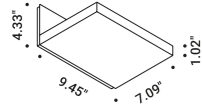

SOL 2

/ 2008

Wall / Indirect / Indoor

Material Metal
Finish .03 Matt White .04 Matt Black

Note Wall luminaire.

SOL 2

Max 200W - R7s
120V - 60Hz
ON/OFF
Bulb not included

Matt White - ON/OFF
Matt Black - ON/OFF

1A3330303.00.00
1A3330403.00.00