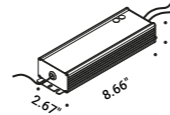

Driver				Not included
100-240V	24V/96W/IP67/1-10V	UTOPIA 6	1Z1120540