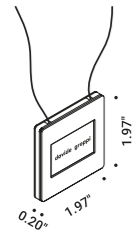

35MM

Alessandra Dallagiovanna - Davide Groppi / 2009

Objects / Diffuse / Wireless

Material Metal - Polycarbonate
Finish .00 Standard

Note Battery-operated wearable luminaire. Matt white front. Glossy black back. Customised image not included. Intermittent light.

35MM
0,3W
ON/OFF
Batteries 2xCR2032 included

Standard - ON/OFF

|1A2640000.00.00 |