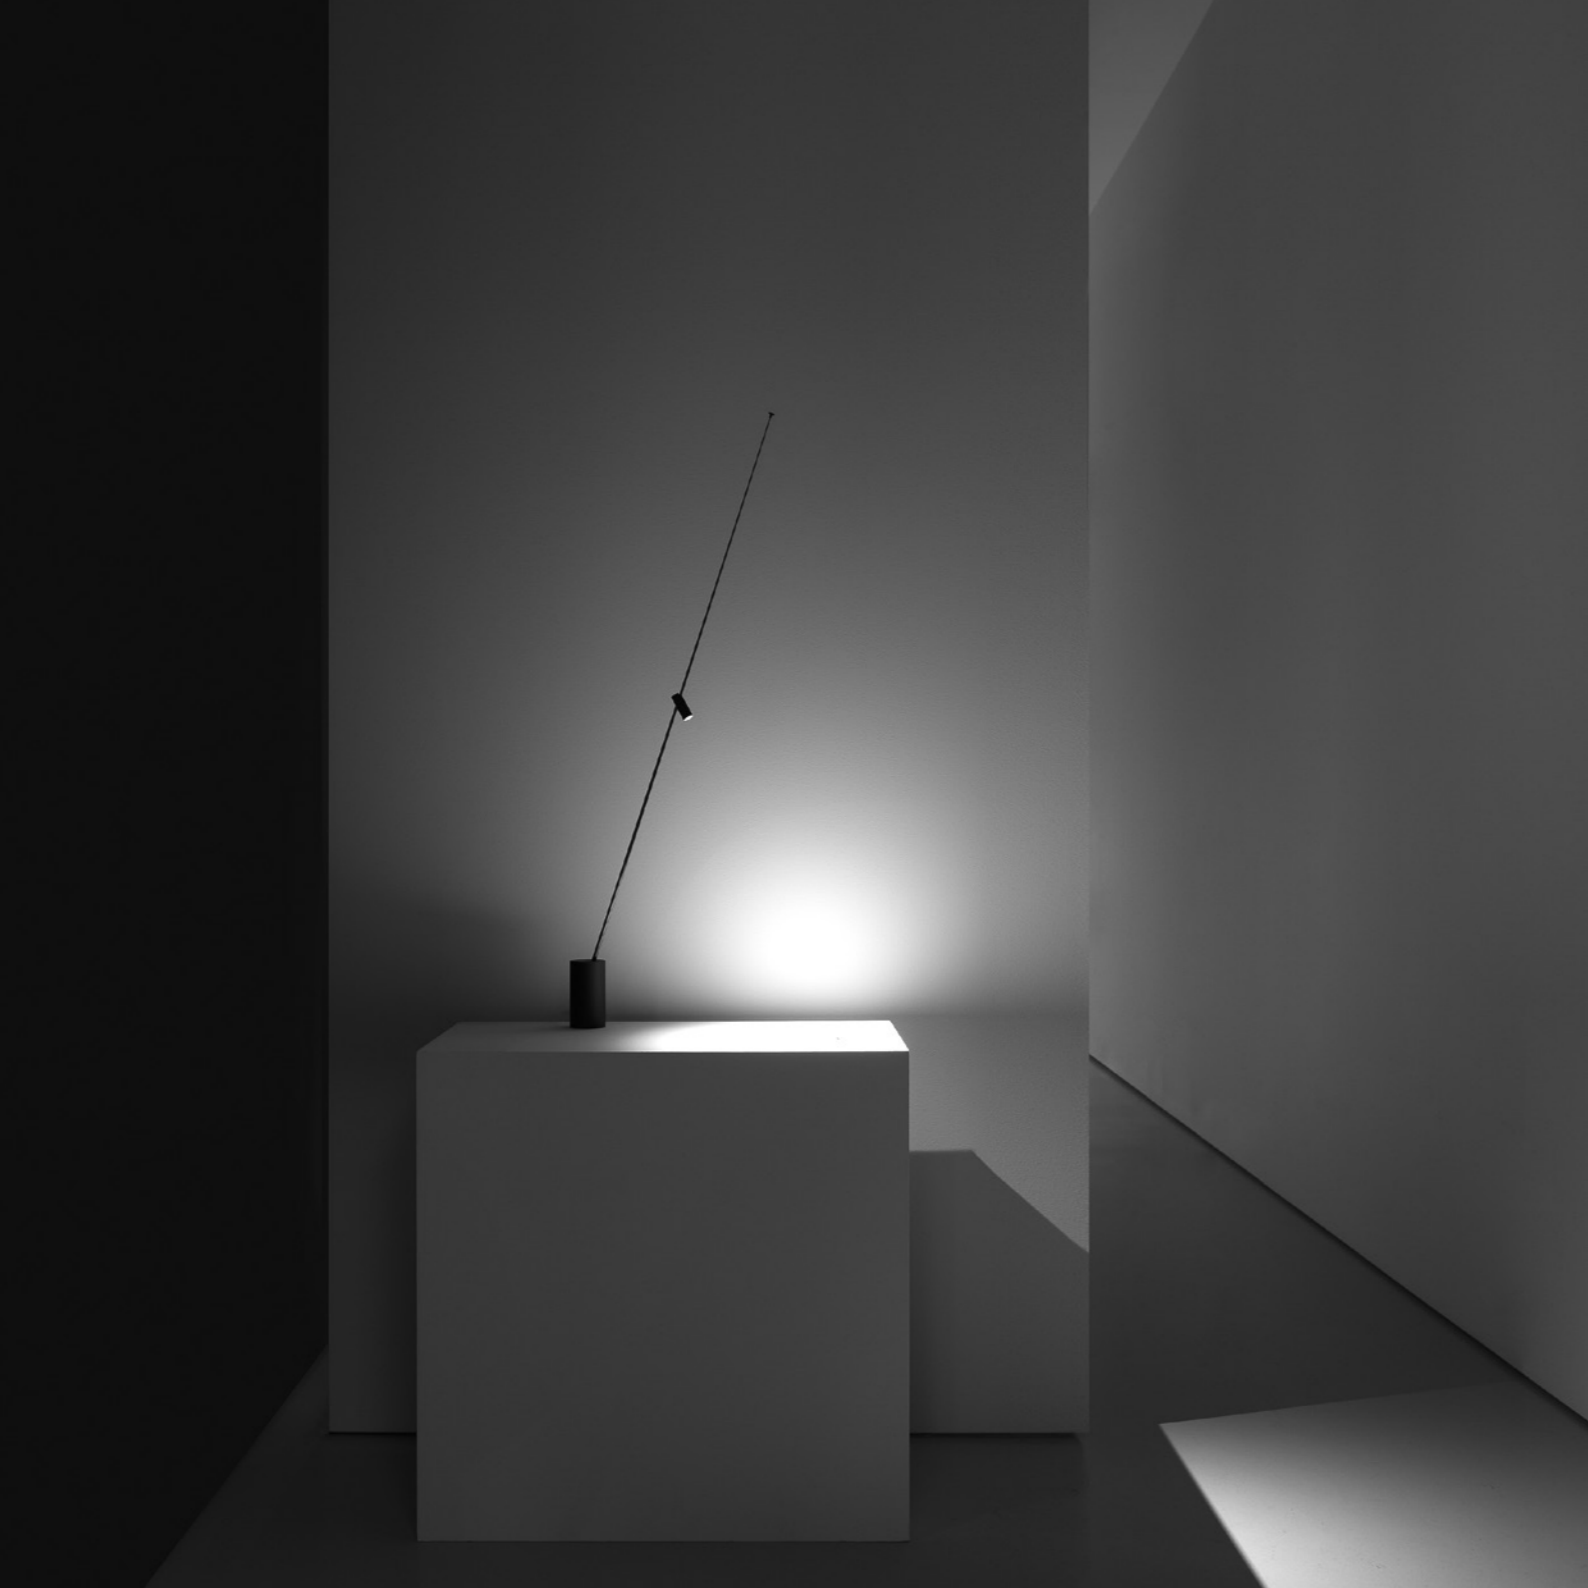

### Driver with plug

Not included

Matt Black      Input 110-240V - 50/60Hz  
 Output 24V DC - 18W - IP20      1Z0431020

An antenna of light.  
Antennas are mysterious, absolute and intrinsically beautiful,  
because their essentialness expresses nothing more than their function.  
A performing, adjustable and extremely comfortable light.  
**Selection for ADI Design Index 2023**  
**Archiproducts Design Award 2022**