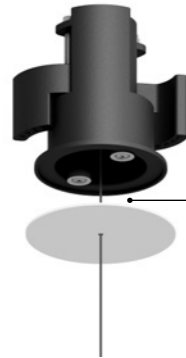

SUSPENSION KITS

Recessed suspension kit

Suspension kit for 0.49" plasterboard
Plasterboard cut-out Ø 1.73"
Minimum space for mounting 2,76"

Magnetic fixing
Fissaggio magnetico

Version	Use	Product reference	Finish	Code		
Recessed suspension kit.01	For suspension cables	REFLEX S 1	Matt White	1X0000300.01.00		
		REFLEX S 2				
		SHANGHAI 1				
		SHANGHAI 2				
		SOTTILE 1				
Recessed suspension kit.02	For electrical cables	SOTTILE 1 DE	Matt Black	1X0000400.01.00		
		SOTTILE 2				
		SOTTILE 2 DE				
		MAGIA			Matt White	1X0000300.02.00
		MAGIA			Matt Black	1X0000400.02.00
Recessed suspension kit.03	For suspension cables	MASAI 1	Matt White	1X0000300.03.00		
		MASAI 2	Matt Black	1X0000400.03.00		
Recessed suspension kit.04	For electrical cables	ASINTOTO	Matt White	1X0000300.04.00		
		REFLEX S 2	Matt Black	1X0000400.04.00		
		SHANGHAI 2				
Recessed suspension kit.05	For electrical cables	SOTTILE 2	Matt White	1X0000300.05.00		
		SOTTILE 2 DE			Matt Black	1X0000400.05.00