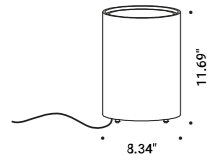

# LENTA

Bestetti Associati - Davide Groppi / 2011

Floor-Outdoor / Diffuse / Outdoor

Material Metal - Methacrylate - Polycarbonate

Finish .03 Matt White

Note Outdoor floor luminaire. Matt white diffuser. Black cable (196,85").