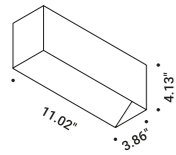

PIÙ

Davide Groppi / 2007

Wall / Indirect / Indoor

Material Metal

Finish .03 Matt White

Note Wall luminaire. Dual emission.

PIÙ

Max 120W - R7s

120V - 60Hz

ON/OFF

Bulb not included

Matt White - ON/OFF

1A3370303.00.00