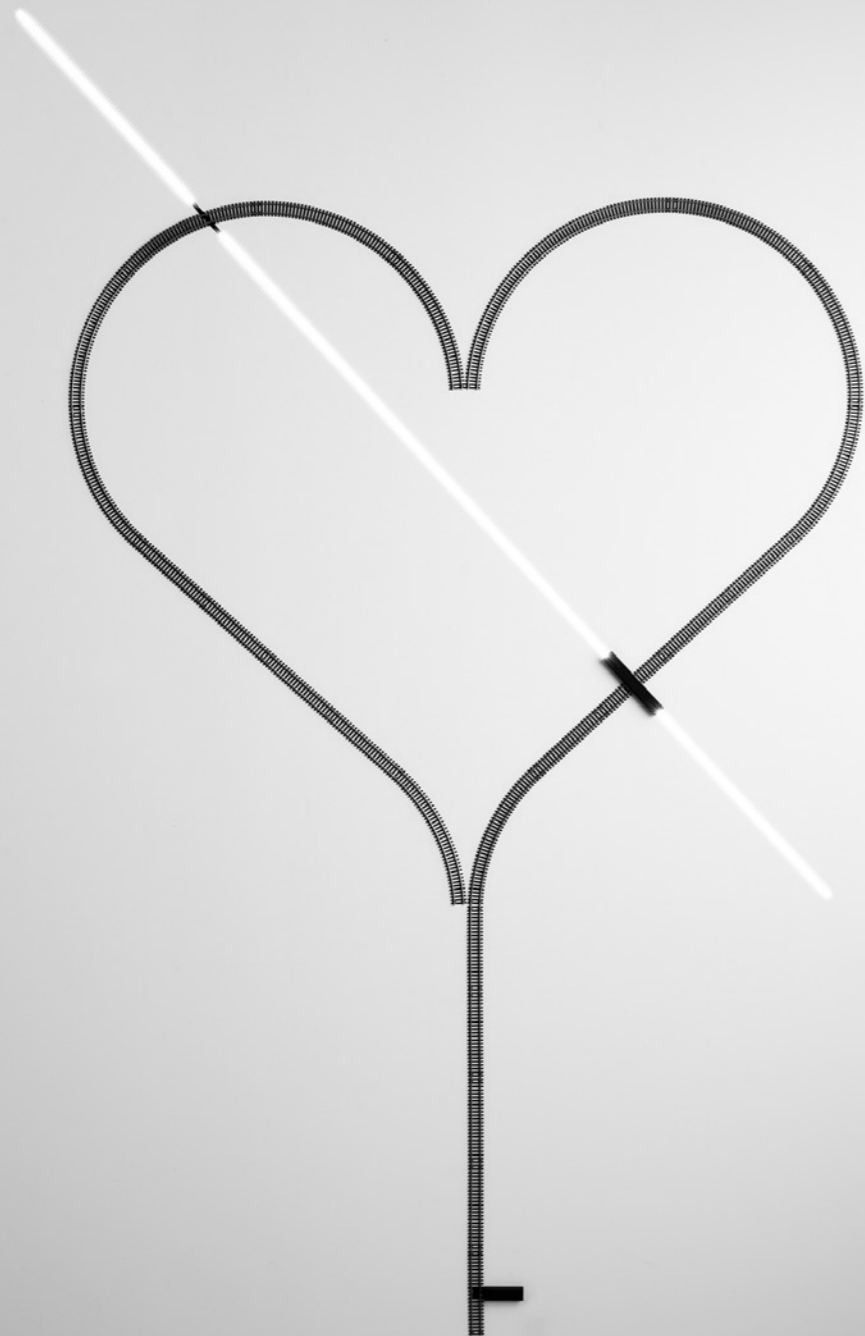

A ready-made project to design the space with a sense of irony and weightlessness. The tracks of an electric train can be used to draw a heart, but also to conduct electricity. Rail is the boundary between usefulness and show, between art and design.