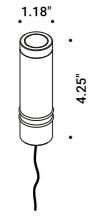

BUIO - 13°

Transparent filter
6,2W
24V DC
2700K - 239lm / 3000K - 246lm
CRI >90
Beam 13°
UGR <19
Driver not included

Matt Black - 2700K
Matt Black - 3000K

1A5080403.27.20
1A5080403.30.20