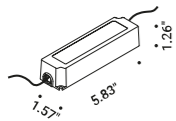

Compulsory accessories

Drivers

Driver	Not included	
110-240V	24V/25W/IP67/ON/OFF	1Z1120620