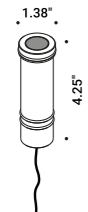

BUJO TRIMLESS - 25°

Black filter
6,2W
24V DC
2700K - 150lm / 3000K - 155lm
CRI >90
Beam 25°
UGR <19
Driver not included

Matt Black - 2700K
Matt Black - 3000K

1A5220403.27.20
1A5220403.30.20

Maurici Ginés / 2023