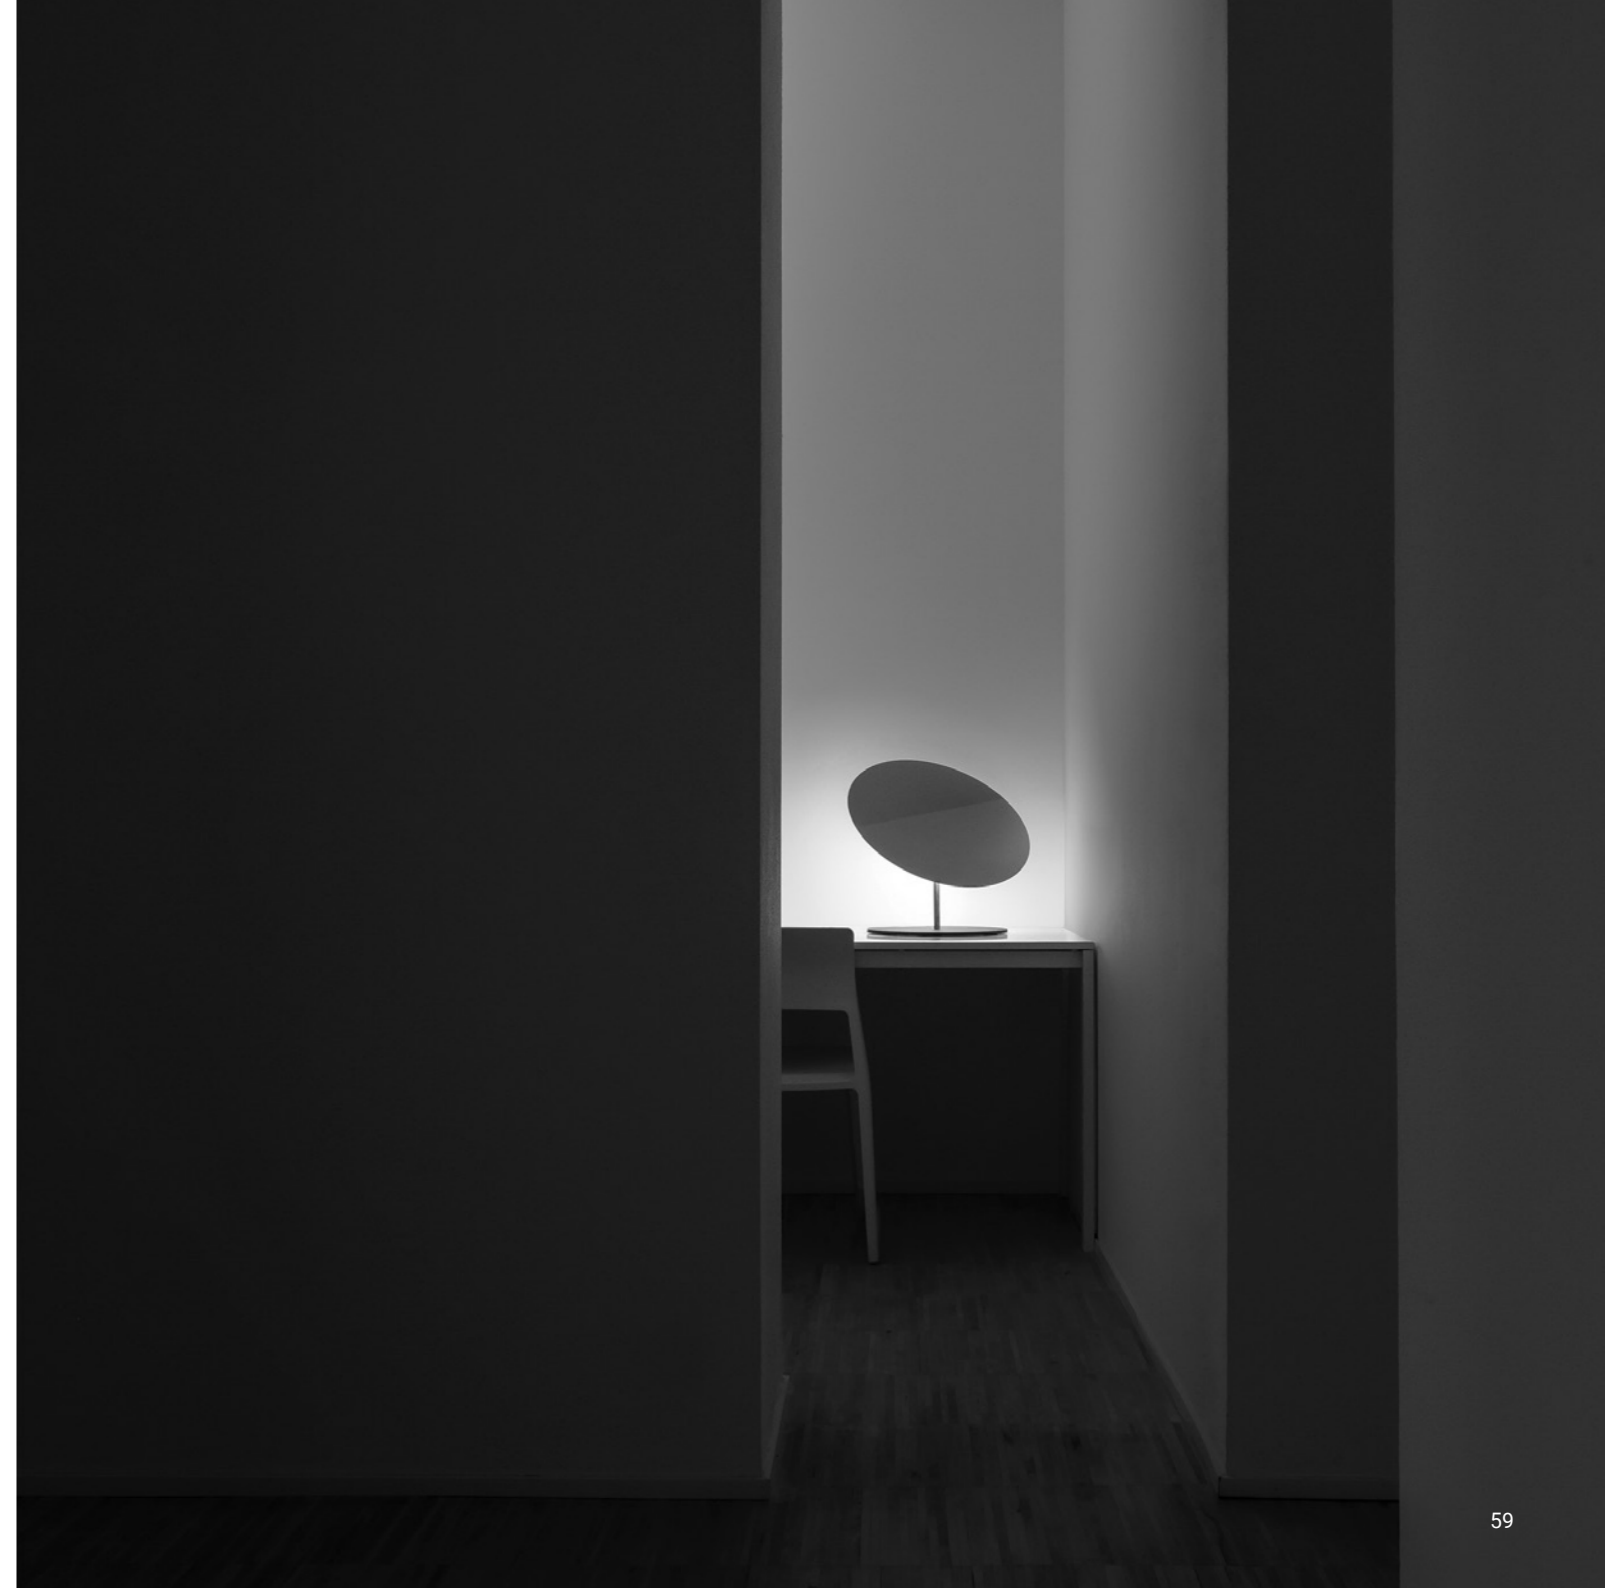

CALVINO

Davide Groppi / 2018

Table / Indirect / Indoor

Material Brass - Metal - Methacrylate - Mirror
Finish .00 Standard

Note Table luminaire. Disc with mirror finish adjustable in all directions. Matt blue rear disc. Matt black base. Brass stem. Dimmer on the cable. Black cable.

CALVINO

18W
24V DC
2700K - 1275lm / 3000K - 1372lm
CRI >90
Dimmer on board
Driver with plug included

Standard - 2700K - Dimmer on board
Standard - 3000K - Dimmer on board

1A2710003.27.06
1A2710003.30.06

Optional accessories

Drivers

Driver with plug

Not included

Matt Black   Input 110-240V - 50/60Hz
Output 24V DC - 18W - IP20   1Z0431020