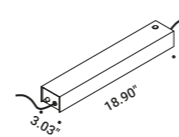

Compulsory accessories

Drivers for ENDLESS dimmable system

Driver with plug		Not included
Matt White	Input 120V - 60Hz Output 48V - 60W - Max 1,25A IP20 - Dimmer on board	1A1340303.00.06
Matt Black	Input 120V - 60Hz Output 48V - 60W - Max 1,25A IP20 - Dimmer on board	1A1340403.00.06