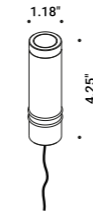

BUIO ELLIPTICAL

Transparent filter
6,2W
24V DC
2700K - 263lm / 3000K - 271lm
CRI >90
UGR <19
Driver not included

Matt Black - 2700K
Matt Black - 3000K

1A5110403.27.20
1A5110403.30.20