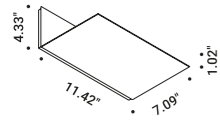

FOIL

967 DESIGN / 2011

Wall / Indirect / Indoor

Material Metal
Finish .03 Matt White .04 Matt Black

Note Wall luminaire.

FOIL

Max 160W - R7s
120V - 60Hz
ON/OFF
Bulb not included

Matt White - ON/OFF
Matt Black - ON/OFF

1A3340303.00.00
1A3340403.00.00