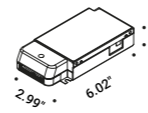

NULLA 25 T24

5,6W
Max 500mA DC
3000K - 357lm / 2700K - 357lm
CRI >90
Driver not included

Standard - 3000K
Standard - 2700K

1A1010003
1A1010003-27

Compulsory accessories

Installation kits

Plasterboard flange 0.49" Not included			
Matt Black	Cut-out Ø 0.83" Minimum space for mounting 3.94" IP65	NULLA	1A2200400.00.00

Plasterboard flange 0.49" Not included			
Matt Black	Cut-out Ø 0.87" Minimum space for mounting 7.48"	NULLA 18	1A2210400.00.00

Plasterboard flange 0.49" Not included			
Matt Black	Cut-out Ø 1.38" Minimum space for mounting 7.48"	NULLA 25	1A2170400.00.00

Plasterboard flange 0.49" Not included			
Matt Black	Cut-out Ø 1.38" Minimum space for mounting 5.71" IP65	NULLA 25	1A3980400.00.00

Plasterboard flange (bottom) ≠ 0.49" Not included			
Matt Black	Cut-out Ø 1.38" Minimum space for mounting 5.71" IP65	NULLA 25	1A4960400.00.00

Plasterboard flange 0.49" Not included			
	Cut-out Ø 1.38" Minimum space for mounting 6.30" IP65	NULLA 25 T24	18250000

Compulsory accessories

Drivers

Driver Not included			
220-240V(100-127V)	24V/16W(15W)/IP20/DALI	NULLA / NULLA 18 / NULLA 25	1Z0241180.24

Driver Not included			
220-240V(100-127V)	24V/20W(15W)/IP20/PUSH	NULLA / NULLA 18 / NULLA 25	1Z0240870.24

Driver Not included			
120-277V	24V/60W/IP20/TRIAC - 1-10V	NULLA / NULLA 18 / NULLA 25	1Z2020040

Driver Not included			
120V	500mA/50W/IP20/1-10V Min 2 units - Max 4 units	NULLA 25 T24	1Z2000010

Optional accessories

Installation kits

Trapdoor for plasterboard 0.49" Not included			
Standard	Cut-out 15.75" x 15.75"	NULLA	1A3790000.00.00

Trapdoor for plasterboard 0.49" Not included			
Standard	Cut-out 7.87" x 7.87"	NULLA	1A3780000.00.00

Masonry Box Not included			
Standard		NULLA 18	1A2390000.00.00

Masonry Box Not included			
Standard		NULLA 25	1A2380000.00.00