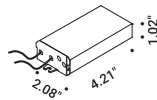

Compulsory accessories

Drivers

Driver			Not included
100-240V	350mA/16W/IP67/ON/OFF	1Z1120130	

Daniele Sprega / 2021