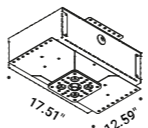

<b>Trapdoor for plasterboard 0.49"</b> <span style="float: right;">Not included</span>			
Standard	Cut-out 7.87" x 7.87"	NULLA	1A3780000.00.00

<b>Masonry Box</b> <span style="float: right;">Not included</span>			
Standard		NULLA 18	1A2390000.00.00