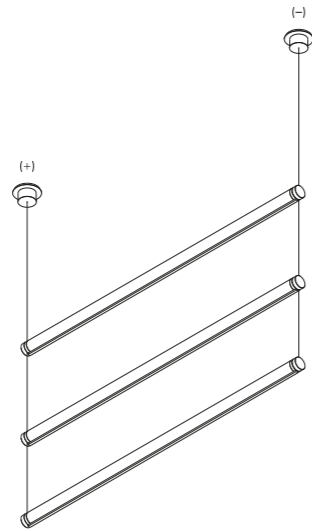

Example of multiple installation with ceiling suspension kit