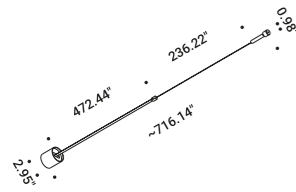

UTOPIA 12

Max 125W
24V DC
2700K - 10133lm / 3000K - 10538lm
CRI >90
Driver not included

Standard - 2700K
Standard - 3000K

1A4600003.27.20
1A4600003.30.20

Compulsory accessories

Drivers

Driver				Not included
120-277V	24V/60W/IP20/TRIAC - 1-10V	UTOPIA 6	1Z2020040	

Driver				Not included
100-240V	24V/96W/IP67/1-10V	UTOPIA 6	1Z1120540	

Driver				Not included
120-277V	24V/96W/IP20/TRIAC - 1-10V	UTOPIA 12	1Z2020060	

Driver				Not included
100-240V	24V/150W/IP67/1-10V	UTOPIA 12	1Z1120500	

Controller				Not included
Matt Black	DALI - PUSH - 0/1-10V - IP20	UTOPIA 6 / UTOPIA 12	1Z2170020	

Optional accessories

Installation kits

Accessory 1				Not included
Polished Chrome			1A4480100.00.00	

Accessory 2				Not included
Polished Chrome			1A4490100.00.00	

Wall back plate				Not included
Matt Black			1X0090400.02.00