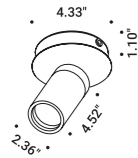

TRICK TRACK

/ 2016

Wall-Ceiling / Direct / Indoor

Material Metal
Finish .03 Matt White .04 Matt Black

Note Ceiling luminaire. Adjustable in all directions. White cable (78.74") for the matt white finish. Black cable (78.74") for the matt black finish. Connects max 20 lamps.