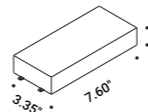

Driver Not included			
120-277V	24V/60W/IP20/TRIAC - 1-10V	NULLA / NULLA 18 / NULLA 25	1Z2020040