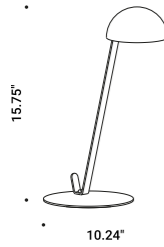

POST PRANDIUM

Davide Groppi / 2023

Table / Direct / Wireless

Material Metal - Methacrylate
Finish .01 Polished Chrome

Note Chargeable table luminaire. Details with polished gold finish. Matt black base. Battery life: 9 hours.

POST PRANDIUM

2W
3000K - 171lm
CRI >90
ON/OFF
Driver with plug not included
USB cable included

Polished Chrome - 3000K - ON/OFF

| 1A4550103.30.00 |

Optional accessories

Drivers

Driver with plug		Not included
Matt Black	Input 110-240V - 50/60Hz Output 5V DC - 2A - 10W - IP20	1Z0000088

Other accessories

USB to USB-C cable		Included
Matt Black	Length 39.37"	1Z0000132