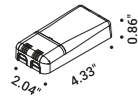

Compulsory accessories

Drivers