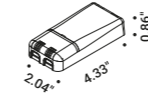

Driver Not included			
220-240V(100-127V)	24V/20W(15W)/IP20/PUSH	NULLA / NULLA 18 / NULLA 25	1Z0240870.24