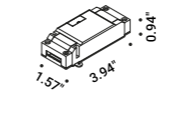

Controller				Not included
Matt Black	DALI - PUSH - 0/1-10V - IP20	UTOPIA 6 / UTOPIA 12	1Z2170020	

Optional accessories

Installation kits

Accessory 1				Not included
Polished Chrome			1A4480100.00.00