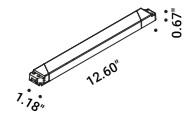

Driver				Not included
100-240V	24V/80W/IP20/ON/OFF	Max 3 modules	1Z1120440