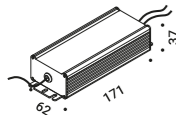

Optional accessories

Drivers

Driver LED		Not included
100-240V	24V/60W/IP67/1-10V	1Z1120260