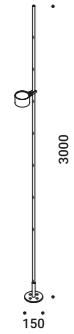

Outdoor-Floor / Direct / Outdoor

Material AISI 316L Stainless Steel - Metal
Finish .00 Standard

Note Adjustable luminaire with AISI 316L Stainless steel stem - Black cable (7 m).

BUBKA

8,4W
Max 700mA DC
2700K - 639lm / 3000K - 639lm
CRI >90
Driver not included
IP65

Standard - 2700K
Standard - 3000K

1A3600008.27.20
1A3600008.30.20

Optional accessories

Installation kits

Anchoring bolt Not included

Cut-out Ø 250 mm -
Minimum space for mounting 350 mm 1A3620000.00.00

Driver connector IP68 Included

1 Piece 1A1660000.00.00