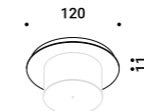

SUSPENSION FIXING KIT

Recessed fixing kit

Fixing kit for 0.49" plasterboard

Magnetic fixing

Back plate for masonry ceilings

Magnetic fixing

Model	Use	Product reference	Finish	Code
Recessed fixing kit.01	For suspension cables	SHANGHAI 1	Matt White	1X0000300.01.00
		SHANGHAI 2 SOTTILE 2 SOTTILE 2 DE	Matt Black	1X0000400.01.00
Recessed fixing kit.02	For electrical cables	MAGIA	Matt White	1X0000300.02.00
			Matt Black	1X0000400.02.00
Recessed fixing kit.03	For suspension cables	MASAI 1 MASAI 2	Matt White	1X0000300.03.00
			Matt Black	1X0000400.03.00
Recessed fixing kit.04	For electrical cables	ASINTOTO REFLEX S 2 SOTTILE 2 SOTTILE 2 DE	Matt White	1X0000300.04.00
			Matt Black	1X0000400.04.00
Recessed fixing kit.05	For electrical cables	LOUIS XIV 2 SOTTOSOPRA 2	Matt White	1X0000300.05.00
			Matt Black	1X0000400.05.00

62

SUSPENSION FIXING KIT

Ceiling fixing kit

Model	Use	Product reference	Finish	Code
Ceiling fixing kit.01	For suspension cables	SHANGHAI 1 SHANGHAI 2 SOTTILE 2 SOTTILE 2 DE	Matt White	1X0010300.01.00
			Matt Black	1X0010400.01.00
Ceiling fixing kit.02	For electrical cables	MAGIA	Matt White	1X0010300.02.00
			Matt Black	1X0010400.02.00
Ceiling fixing kit.03	For suspension cables	MASAI 1 MASAI 2	Matt White	1X0010300.03.00
			Matt Black	1X0010400.03.00
Ceiling fixing kit.04	For electrical cables	ASINTOTO REFLEX S 2 SOTTILE 2 SOTTILE 2 DE	Matt White	1X0010300.04.00
			Matt Black	1X0010400.04.00
Back plate	For masonry ceilings		Matt White	1X0050300.01.00