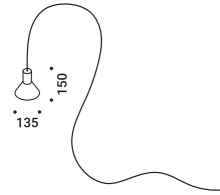

NEURO OUTDOOR

Davide Groppi - Beppe Merlano / 2022

Suspension-Outdoor / Direct / Outdoor

Material AISI 316L Stainless Steel - Metal
Finish .04 Matt Black .32 Copper Oxide

Note Luminaire with black cable (10 m).