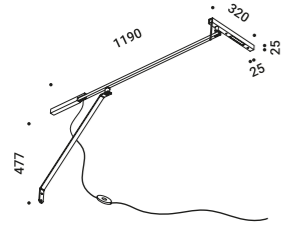

MORSETTO P

Davide Groppi / 2019

Wall / Direct / Indoor

Material Metal
Finish .04 Matt Black

Note Adjustable luminaire with Extradark comfort system - Black cable.

MORSETTO P

13W
24V DC
2700K - 700lm / 3000K - 753lm
CRI >90
UGR <19
Dimmer on board
◆ IP20

Matt Black - 2700K - Dimmer on board
Matt Black - 3000K - Dimmer on board

1A2570408.27.06
1A2570408.30.06

Optional accessories

Drivers

Driver

Matt Black
Input 110-240V - 50/60Hz -
Output 24V DC - 18W - IP20

1Z0431020

Not included