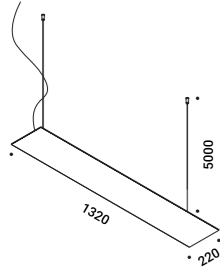

Suspension / Indirect / Indoor

Material Metal - Mirror
Finish .04 Matt Black

REFLEX S 2

Remote power supply model
49W
Max 500mA DC
2700K - 5787lm / 3000K - 6156lm
CRI >90
Driver not included
IP20

Matt Black - 2700K
Matt Black - 3000K

1A4790408.27.20
1A4790408.30.20

Optional accessories

Suspension kits

Recessed fixing kit for 12,5 mm plasterboard

		Not included
Matt White	For suspension cables - 1 Piece - Plasterboard cut-out Ø 44 mm - Minimum space for mounting 70 mm	1X0000300.01.00
Matt Black	For suspension cables - 1 Piece - Plasterboard cut-out Ø 44 mm - Minimum space for mounting 70 mm	1X0000400.01.00
Matt White	For electrical cables - 1 Piece - Plasterboard cut-out Ø 44 mm - Minimum space for mounting 70 mm	1X0000300.04.00
Matt Black	For electrical cables - 1 Piece - Plasterboard cut-out Ø 44 mm - Minimum space for mounting 70 mm	1X0000400.04.00

Suspension fixing kit - See page 296

Ceiling fixing kit

		Not included
Matt White	For suspension cables - 1 Piece	1X0010300.01.00
Matt Black	For suspension cables - 1 Piece	1X0010400.01.00
Matt White	For electrical cables - 1 Piece	1X0010300.04.00
Matt Black	For electrical cables - 1 Piece	1X0010400.04.00

Wall back plate

		Not included
Matt White	For mounting on brick masonry walls	1X0050300.01.00

Drivers

Driver LED

		Not included
220-240V(100-127V)	1000mA/60W(40W)/IP20/DALI	1Z0241140.1000