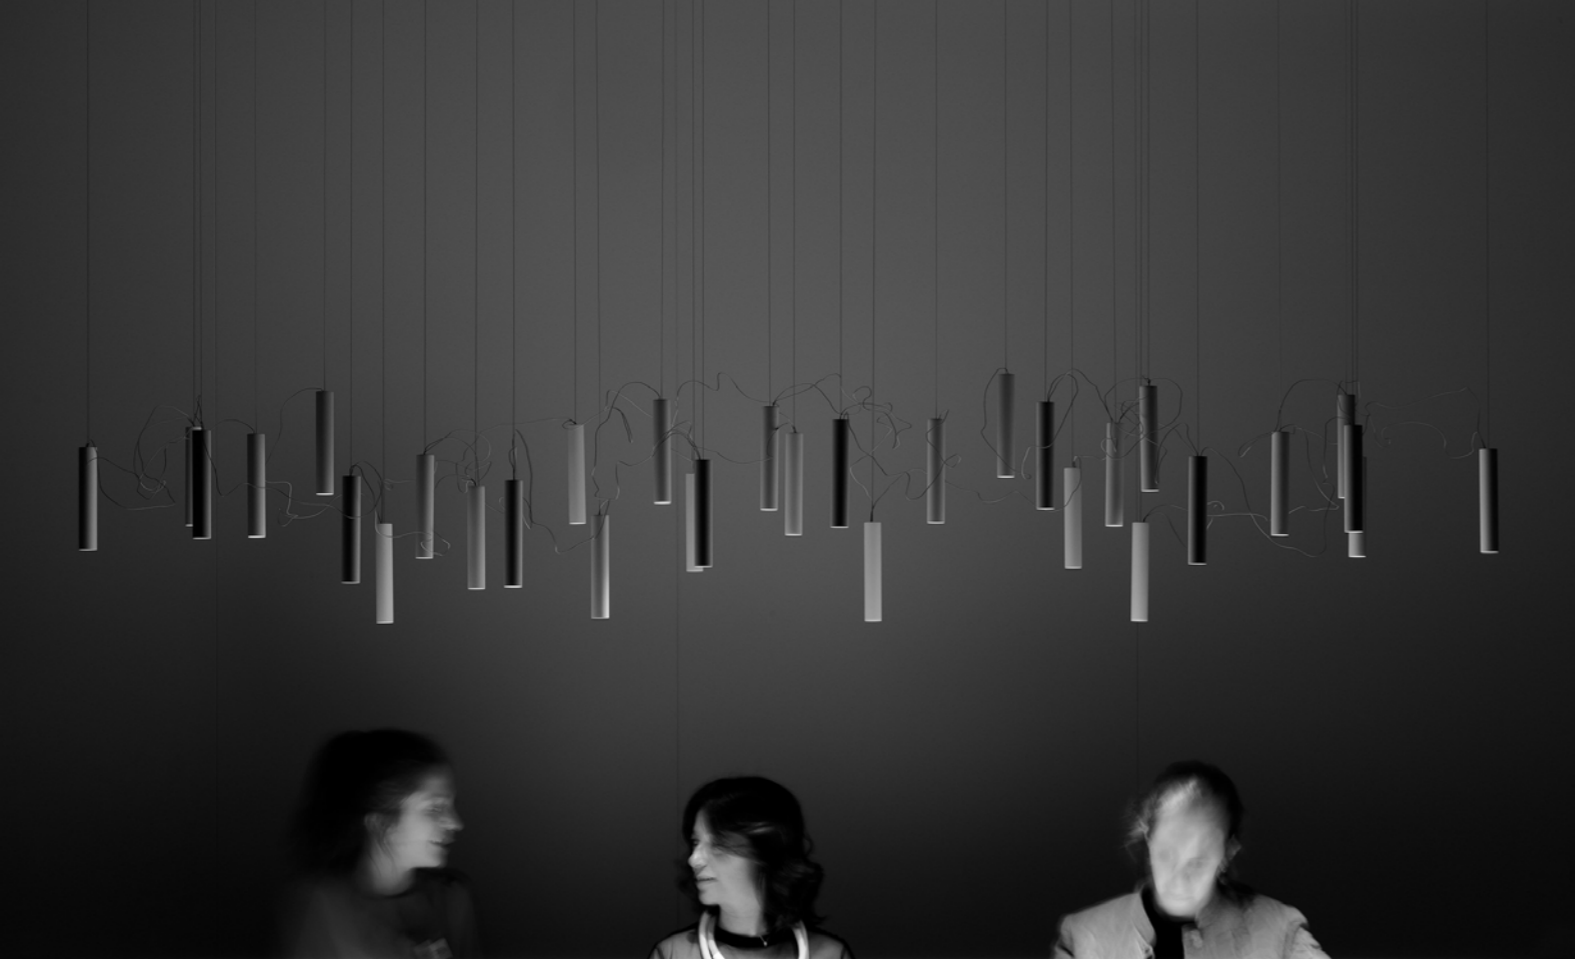

SIMBIOSI

Davide Groppi / 2015

A de-structured chandelier that can be re-assembled as you like.
A conjuring trick that gives you the possibility of connecting the diodes in series
using very weak electric currents with wires that are practically invisible.
The very thin wire that connects the light sources and brings them alive, one in
relation to the other, is the principal component of this project.