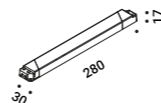

Drivers

Driver LED

		Not included
100-240V	24V/50W/IP20/ON/OFF	1Z1120490