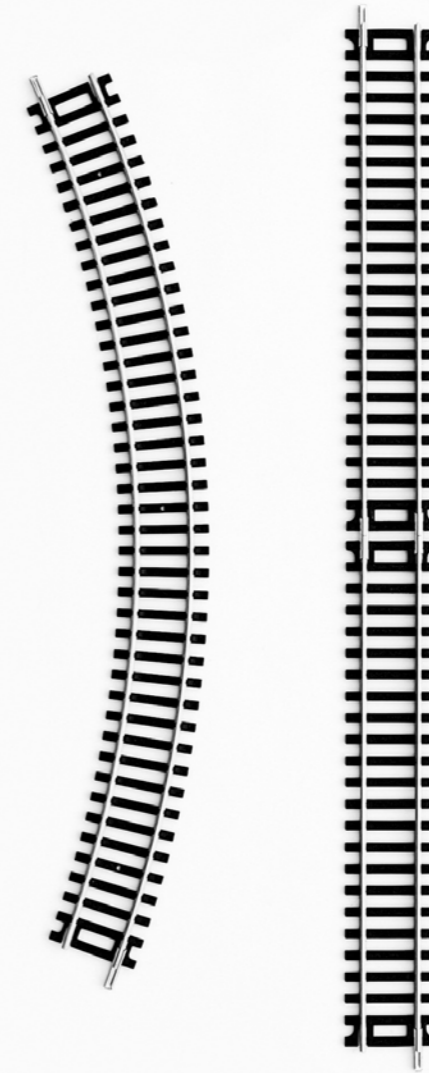

1A3400008.30.20

Optional accessories

Drivers

Driver LED		Not included
110-240V	24V/25W/IP67/ON/OFF	1Z1120620

REFLEX

Michele Groppi / 2022

A powerful LED and a subtle mirror.
A magic and almost invisible lighting solution,
which provides an indirect light that multiplies spaces and gives the eye
unprecedented perspectives, unexpected depths, illusions of light.
As if by magic, the lamp camouflages itself to give
unprecedented perspectives and illusions of light.