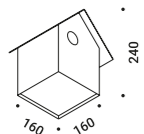

24V/25W/IP67/ON/OFF

1Z1120620

IMU

Omar Carraglia / 2013

Light has found a home.
A lamp designed to welcome, illuminating the entrance.

Wall-Outdoor / Direct / Outdoor

Material Metal
 Finish .00 Standard

Note Matt black luminaire with matt red top.