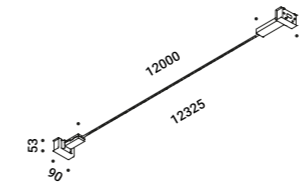

FLASH 12
Length 12000 mm
90W
24V DC
2700K - 11172lm / 3000K - 13416lm
CRI >90
Driver not included
◆ IP20

Matt White - 2700K
Matt White - 3000K
Matt Black - 2700K
Matt Black - 3000K

1A2150408.27.20
1A2150308.30.20
1A2150408.27.20
1A2150408.30.20