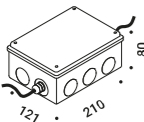

Optional accessories

Installation kits

Driver connector IP68	Included
1 Piece	1A1660000.00.00

Drivers

Driver box	Not included
Input 110-240V - 50/60Hz - Output 350mA - 17W - IP65 - DALI	1A3880008.350