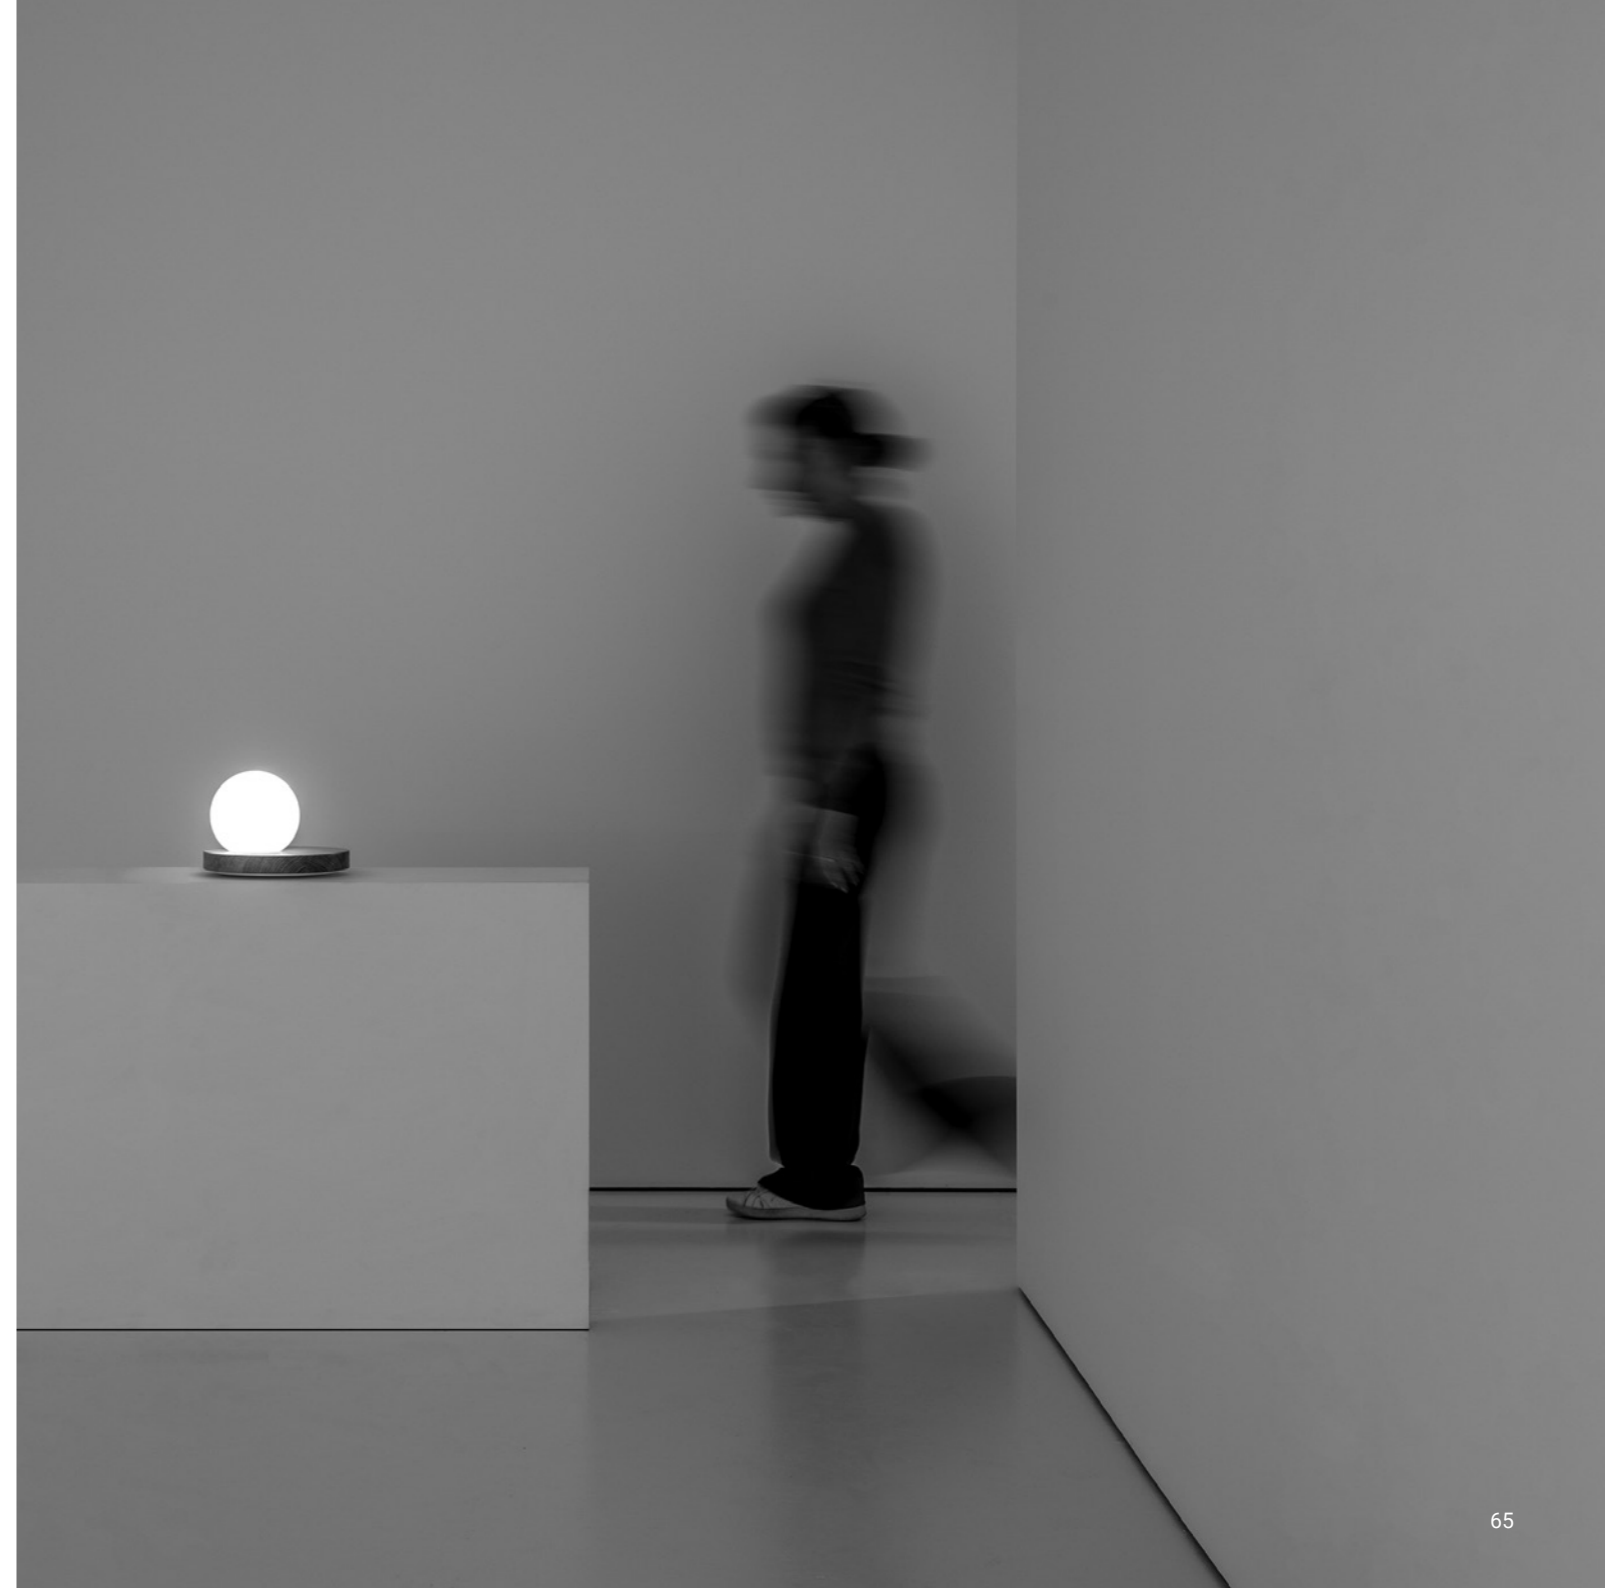

FLOOR

A tribute to Alberto Giacometti and to his thin fellows...
A lamp for lighting pictures, powered by an ordinary electrical socket.
The lamp has an adjustable light and it can be oriented.
The lamp section is reduced to a minimum.