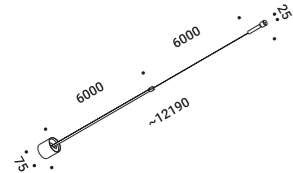

Systems / Indirect / Indoor

Material Metal
Finish .00 Standard

Note Dimmable wall luminaire.

UTOPIA 6

Length 6000 mm
 79W
 24V DC
 2700K - 6079lm / 3000K - 6322lm
 CRI >90
 Driver not included
 IP20

Standard - 2700K
 Standard - 3000K