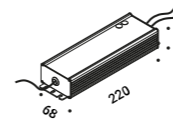

Optional accessories

Drivers

Driver LED	Not included		
100-240V	24V/96W/IP67/1-10V	INFINITO 6 / INFINITO 12 / INFINITO 18 / INFINITO 5 TW / INFINITO 10 TW	1Z1120540