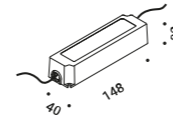

Optional accessories

Drivers

Driver LED	Not included
110-240V	24V/25W/IP67/ON/OFF 1Z1120620