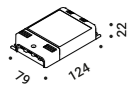

Recessed fixing kit for 12,5 mm plasterboard

Not included

Matt White	For electrical cables - 1 Piece - Plasterboard cut-out Ø 44 mm - Minimum space for mounting 70 mm	1X0000300.05.00
Matt Black	For electrical cables - 1 Piece - Plasterboard cut-out Ø 44 mm - Minimum space for mounting 70 mm	1X0000400.05.00

Drivers

Driver LED

Not included

220-240V(100-127V)	500mA/26,5W(26,5W)/IP20/DALI - PUSH - 1-10V	1Z0240530.500