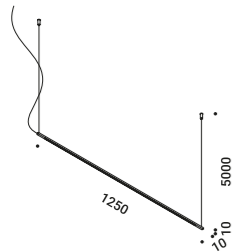

SHANGHAI 2

Remote power supply model
13W
24V DC
2700K - 592lm / 3000K - 619lm
CRI >90
Driver not included
IP20

Matt White - 2700K
Matt White - 3000K
Brushed Brass - 2700K
Brushed Brass - 3000K

1A3260308.27.20
1A3260308.30.20
1A3260808.27.20
1A3260808.30.20

Optional accessories

Suspension kits

Sloped ceiling fixing hook		Not included	
	1 Piece	1A0530000.00.00	

Recessed fixing kit for 12,5 mm plasterboard		Not included	
Matt White	For suspension cables - 1 Piece - Plasterboard cut-out Ø 44 mm - Minimum space for mounting 70 mm		1X0000300.01.00
Matt Black	For suspension cables - 1 Piece - Plasterboard cut-out Ø 44 mm - Minimum space for mounting 70 mm		1X0000400.01.00

Recessed fixing kit for 12,5 mm plasterboard		Not included	
Matt White	For electrical cables - 1 Piece - Plasterboard cut-out Ø 44 mm - Minimum space for mounting 70 mm	SHANGHAI 2	1X0000300.04.00
Matt Black	For electrical cables - 1 Piece - Plasterboard cut-out Ø 44 mm - Minimum space for mounting 70 mm	SHANGHAI 2	1X0000400.04.00

Ceiling fixing kit		Not included	
Matt White	For suspension cables - 1 Piece		1X0010300.01.00
Matt Black	For suspension cables - 1 Piece		1X0010400.01.00

Ceiling fixing kit		Not included	
Matt White	For electrical cables - 1 Piece	SHANGHAI 2	1X0010300.04.00
Matt Black	For electrical cables - 1 Piece	SHANGHAI 2	1X0010400.04.00

Wall back plate		Not included	
Matt White	For mounting on brick masonry walls		1X0050300.01.00

Drivers

Driver LED		Not included	
220-240V(100-127V)	24V/22W(12W)/IP20/ON/OFF	SHANGHAI 2	1Z0240410

Dimmable controller		Not included	
	DALI - PUSH - 0/1-10V - TRIAC - IP20	SHANGHAI 2	1Z0000034