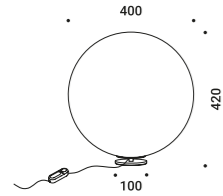

MOON T

Daide Groppi / 2019

Table / Diffuse / Indoor

Material Japanese paper - Metal - PE
Finish .00 Standard

Note Shade with japanese paper texture - Gold finish base - White cable.

MOON T
Max 15W - E27
220V - 50/60Hz
Bulb not included
Dimmer on board
© IP20

Standard - Dimmer on board

| 1A2690008.00.06 |