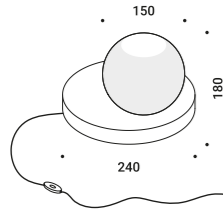

Table / Diffuse / Indoor

Material Glass - Oak wood
Finish .00 Standard

Note Frosted glass sphere luminaire - Oak wood base - Black cable.