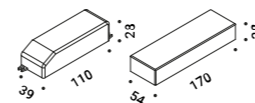

Drivers

Driver LED + Controller Not included			
220-240V(100-127V)	24V/22W(12W)/IP20/TRIAC/IGBT	NULLA / NULLA 18 / NULLA 25	1Z0240410 + 1Z0000034