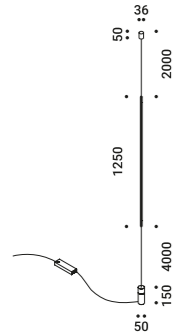

Floor-Suspension / Indirect / Indoor

Material Brass - Methacrylate
Finish **.03** Matt White **.04** Matt Black **.08** Brushed Brass

Note White ceiling rose luminaire - 304 Stainless steel suspension cable - Transparent cable.

MASAI 1

Power kit with plug model
15,5W
220V - 50/60Hz
2700K - 600lm / 3000K - 619lm
CRI >90
Driver integrated
Dimmer on board

Matt White - 2700K - Dimmer on board	1A2720308.27.06
Matt White - 3000K - Dimmer on board	1A2720308.30.06
Matt Black - 2700K - Dimmer on board	1A2720408.27.06
Matt Black - 3000K - Dimmer on board	1A2720408.30.06
Brushed Brass - 2700K - Dimmer on board	1A2720808.27.06
Brushed Brass - 3000K - Dimmer on board	1A2720808.30.06