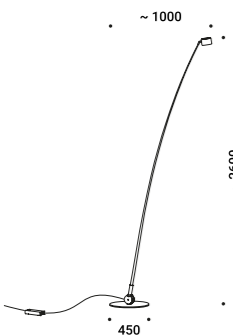

SAMPEI 290
Height 2600 mm
21W
220V - 50/60Hz
2700K - 1808lm / 3000K - 1890lm
CRI >90
Driver integrated
Dimmer on board

Matt White - 2700K - Dimmer on board	1A3750308.27.06
Matt White - 3000K - Dimmer on board	1A3750308.30.06
Matt Black - 2700K - Dimmer on board	1A3750408.27.06
Matt Black - 3000K - Dimmer on board	1A3750408.30.06