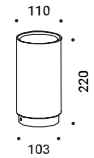

BUGIA

Davide Groppi / 2018

Table / Diffuse / Wireless

Material Metal - Methacrylate
Finish .18 Matt Gold

Note Matt white diffuser luminaire - Gold finish base - Battery life 9 hours.