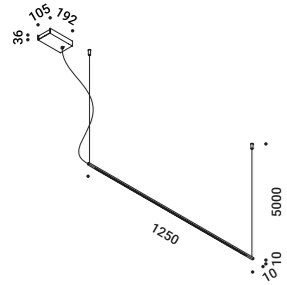

Suspension / Direct / Indoor

Material Metal - Methacrylate
Finish .03 Matt White .08 Brushed Brass

Note White ceiling rose luminaire - 304 Stainless steel suspension cables - Transparent coaxial cable.

SHANGHAI 1

Power kit with plug model
15W
220V - 50/60Hz
2700K - 592lm / 3000K - 619lm
CRI >90
Driver integrated
PUSH

Matt White - 2700K - PUSH
Matt White - 3000K - PUSH
Brushed Brass - 2700K - PUSH
Brushed Brass - 3000K - PUSH

1A3260308.27.04
1A3260308.30.04
1A3260808.27.04
1A3260808.30.04