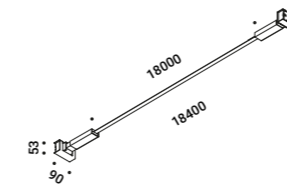

INFINITO 18
Length 18000 mm
135W
24V DC
2700K - 16758lm / 3000K - 20124lm
CRI >90
Driver not included
◆ IP20

Matt White - 2700K
Matt White - 3000K
Matt Black - 2700K
Matt Black - 3000K

1A2270308.27.20
1A2270308.30.20
1A2270408.27.20
1A2270408.30.20