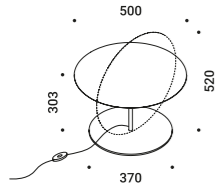

CALVINO

Davide Groppi / 2018

Table / Indirect / Indoor

Material Brass - Metal - Methacrylate - Mirror
Finish .00 Standard

Note Adjustable luminaire - Blue back side mirror plate - Brass stem - Black base - Black cable.