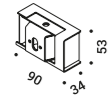

Optional accessories

Installation kits

Ceiling connection kit	Not included
Matt Black	1A0080400.00.00

Kit wall connection vertical sloped 45°	Not included
Matt Black	1A0120400.00.00

Kit wall connection sloped right 75°	Not included
Matt Black	1A0340400.00.00