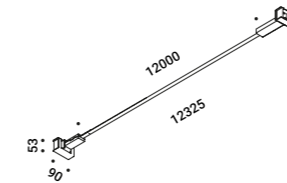

INFINITO 12
Length 12000 mm
90W
24V DC
2700K - 11172lm / 3000K - 13416lm
CRI >90
Driver not included
◆ IP20

Matt White - 2700K
Matt White - 3000K
Matt Black - 2700K
Matt Black - 3000K

1A2260408.27.20
1A2260308.30.20
1A2260408.27.20
1A2260408.30.20