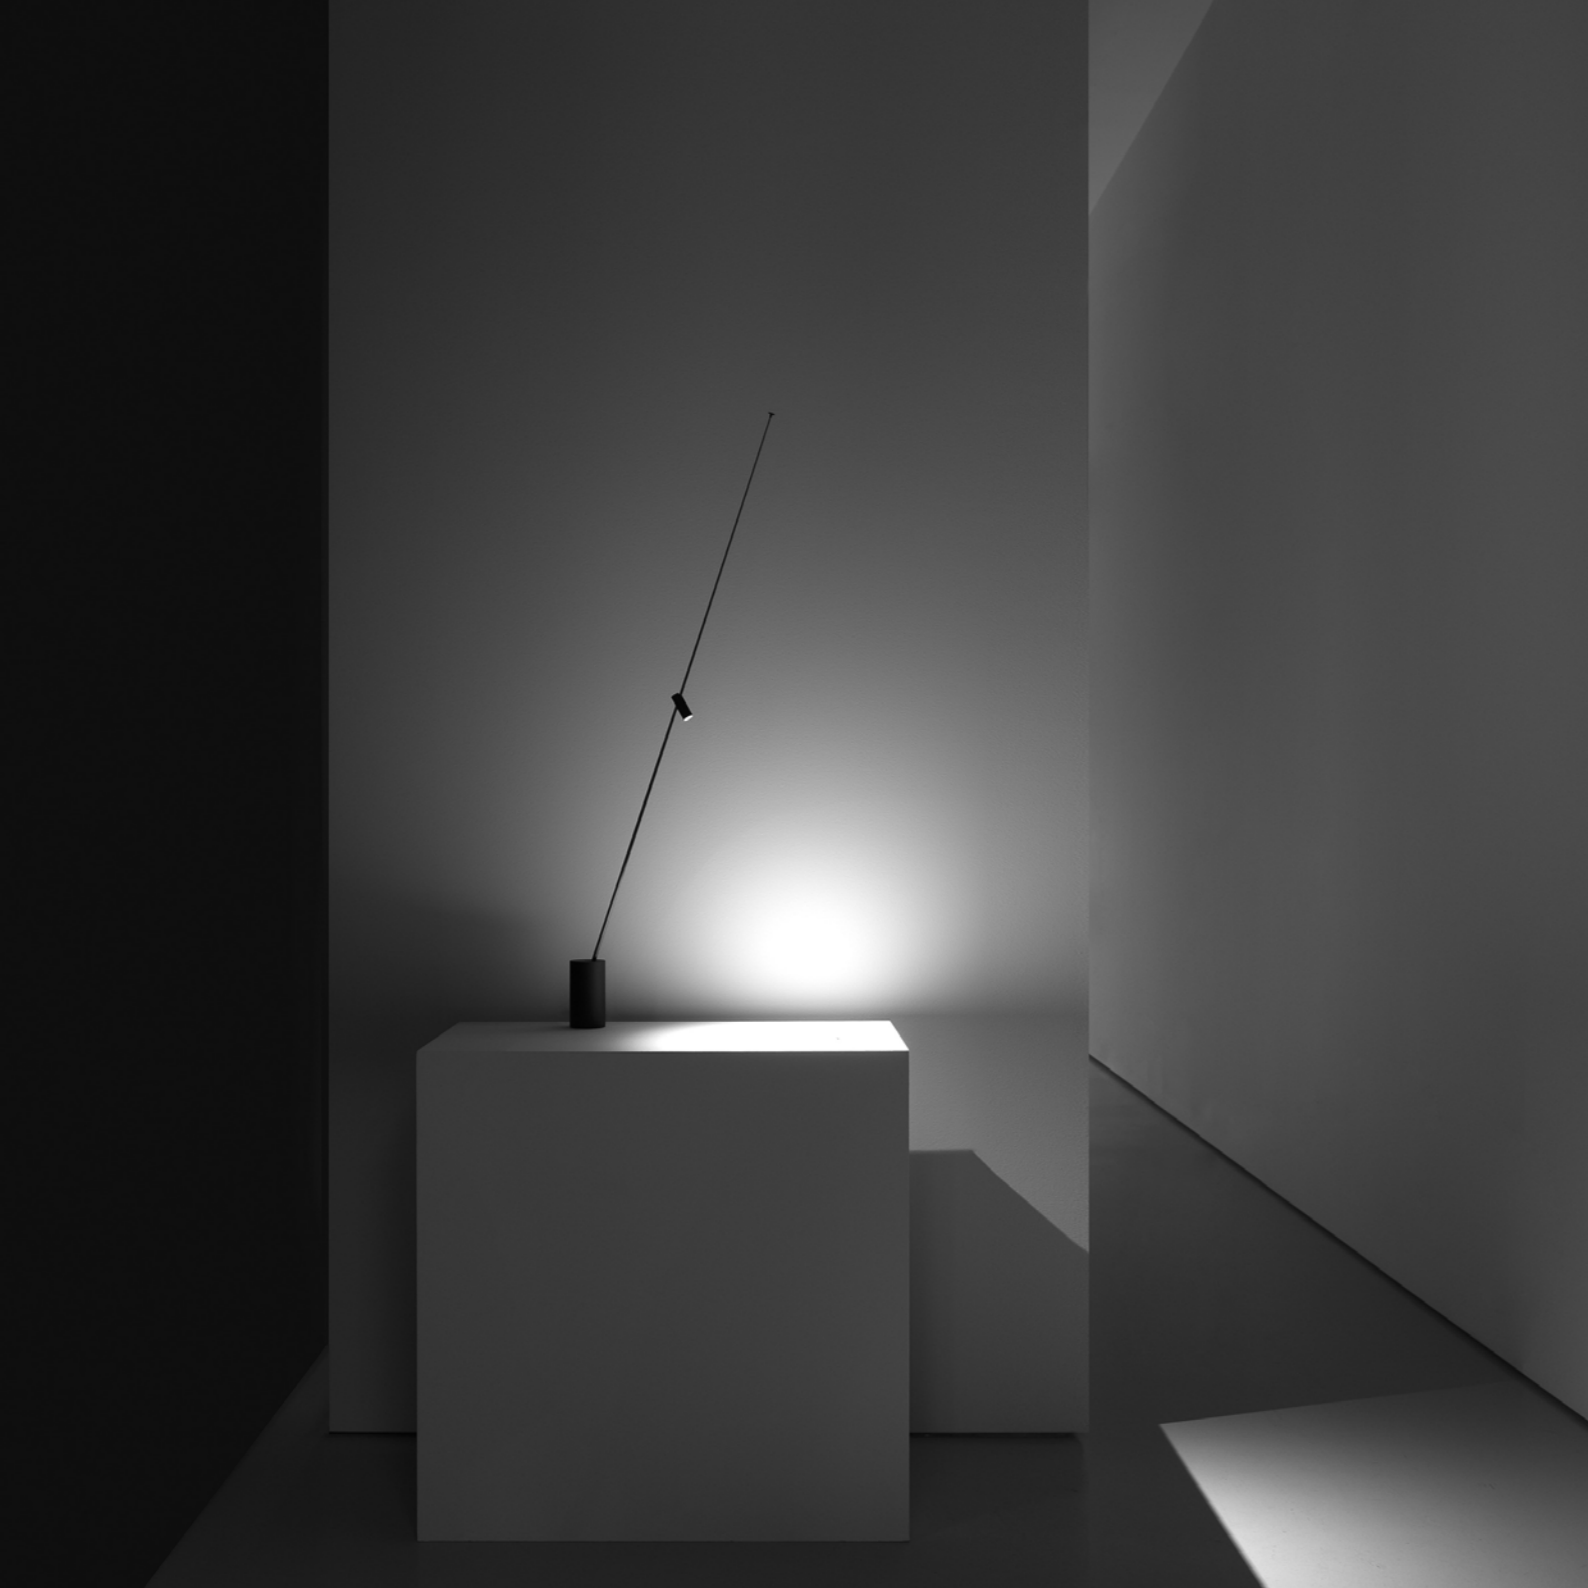

Optional accessories

Drivers

Driver		Not included
Matt Black	Input 110-240V - 50/60Hz - Output 24V DC - 18W - IP20	1Z0431020

An antenna of light.

Antennas are mysterious, absolute and intrinsically beautiful, because their essentialness expresses nothing more than their function. A performing, adjustable and extremely comfortable light.