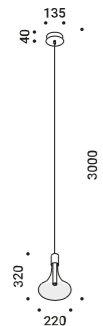

Suspension / Diffuse / Indoor

Material Blown glass - Metal
Finish **.03** Matt White **.08** Brushed Brass

Note White finish luminaire with white ceiling rose and white cable - Brushed brass finish luminaire with black ceiling rose and black cable - CATHODE 2: installation on plasterboard with flat rose - Magnetic fixing - Single ceiling rose for multiple luminaires on request.

CATHODE 1

Ceiling rose model

5,6W
220V - 50Hz
2700K - 264lm / 3000K - 284lm
CRI >90
Driver integrated
ON/OFF

Matt White - 2700K - ON/OFF
Matt White - 3000K - ON/OFF
Brushed Brass - 2700K - ON/OFF
Brushed Brass - 3000K - ON/OFF

1A2980308.27.00
1A2980308.30.00
1A2980808.27.00
1A2980808.30.00