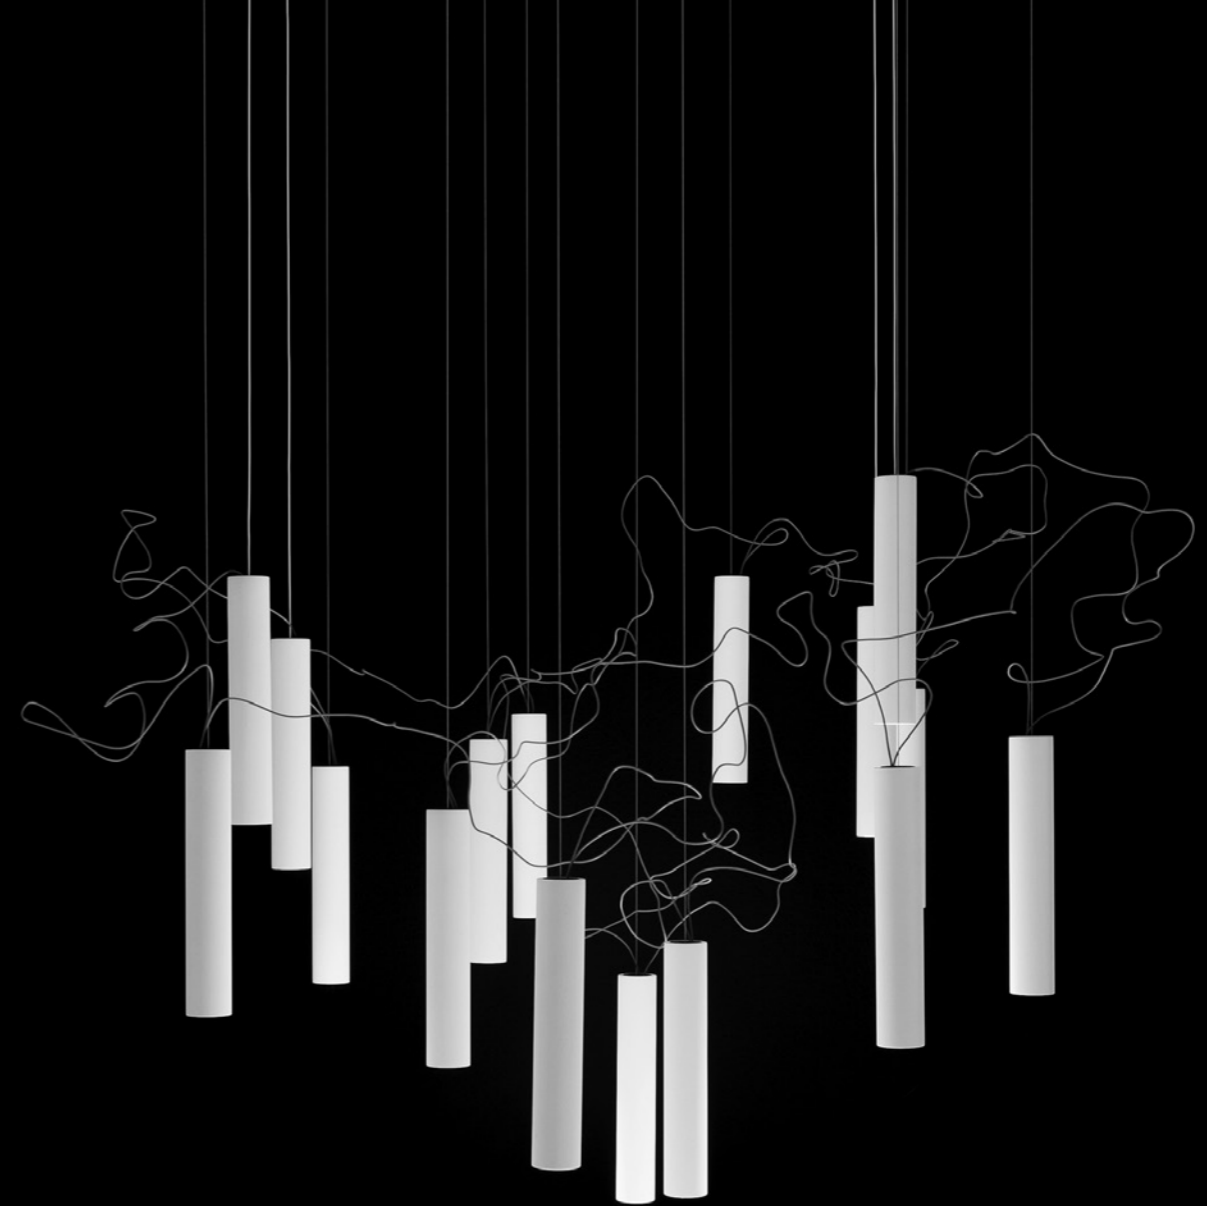

SIMBIOSI

Davide Groppi / 2015

Suspension / Direct / Indoor

Material Metal
Finish .03 Matt White .26 Total Black

Note White finish luminaire with white ceiling rose and red wires - Black finish luminaire with black ceiling rose and anthracite gray wires - 304 Stainless steel suspension cables.

SIMBIOSI

15W
220V - 50/60Hz
2700K - 931lm / 3000K - 960lm
CRI >90
Driver integrated
PUSH
IP20

Matt White - 2700K - PUSH
Matt White - 3000K - PUSH
Total Black - 2700K - PUSH
Total Black - 3000K - PUSH

1A2870308.27.04
1A2870308.30.04
1A2872608.27.04
1A2872608.30.04

Optional accessories

Suspension kits

Sloped ceiling fixing hook

Not included

1 Piece

1A0530000.00.00