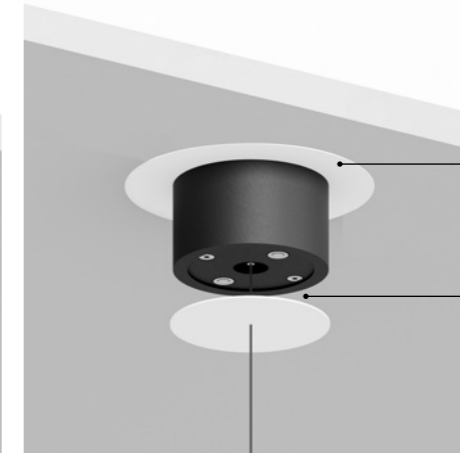

Fixing kit for 0.49" plasterboard

Magnetic fixing