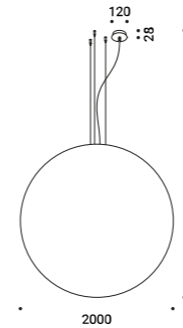

MOON 200
Max 4x25W - E27
220V - 50Hz
Bulb not included
ON/OFF
IP20

Standard - ON/OFF

1A2860008.00.00