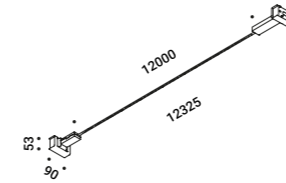

FLASH 12 DE

Length 12000 mm
Dual emission and double switch
180W
24V DC
2700K - Up 11172lm - Down 11172lm /
3000K - Up 13416lm - Down 13416lm
CRI >90
Driver not included

Matt White - 2700K
Matt White - 3000K
Matt Black - 2700K
Matt Black - 3000K

1A1300308.27.20
1A1300308.30.20
1A1300408.27.20
1A1300408.30.20