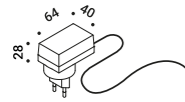

Optional accessories

Drivers