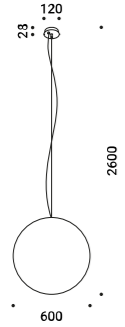

Suspension / Diffuse / Indoor

Material Japanese paper - PE
Finish .00 Standard

Note Shade with japanese paper texture luminaire - 304 Stainless steel suspension cables - White cable - MOON 60 DE: dual emission with separated switch - Transparent cable.

MOON 60
Max 15W - E27
220V - 50Hz
Bulb not included
ON/OFF
IP20

Standard - ON/OFF

1A2820008.00.00