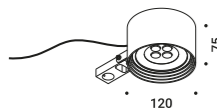

Lighting modules

Additional LED head Not included

Matt Black 1A3610408.27.20
Max 700mA DC - 8,4W -
2700K - 350lm - CRI>90
1A3610408.30.20
Max 700mA DC - 8,4W -
3000K - 350lm - CRI>90