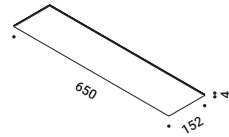

REFLEX

Michele Groppi / 2022

Wall / Indirect / Indoor

Material Metal - Mirror
Finish .04 Matt Black

Note Luminaire with mirror top and black back side.