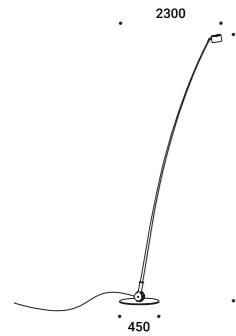

SAMPEI 440 OUTDOOR

Enzo Calabrese - Davide Groppi / 2011

Floor-Outdoor / Direct / Outdoor

Material Glass fiber - Metal
Finish .03 Matt White .04 Matt Black

Note Adjustable luminaire with black cable (5,5 m).