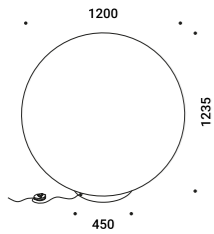

Standard - Dimmer on board

| 1A4880008.00.06 |

MOON 120 F
 Diameter 1200 mm
 Max 2x25W - E27
 220V - 50Hz
 Bulb not included
 Dimmer on board
IP20

Standard - Dimmer on board

| 1A4890008.00.06 |

MOON F

Davide Groppi / 2023