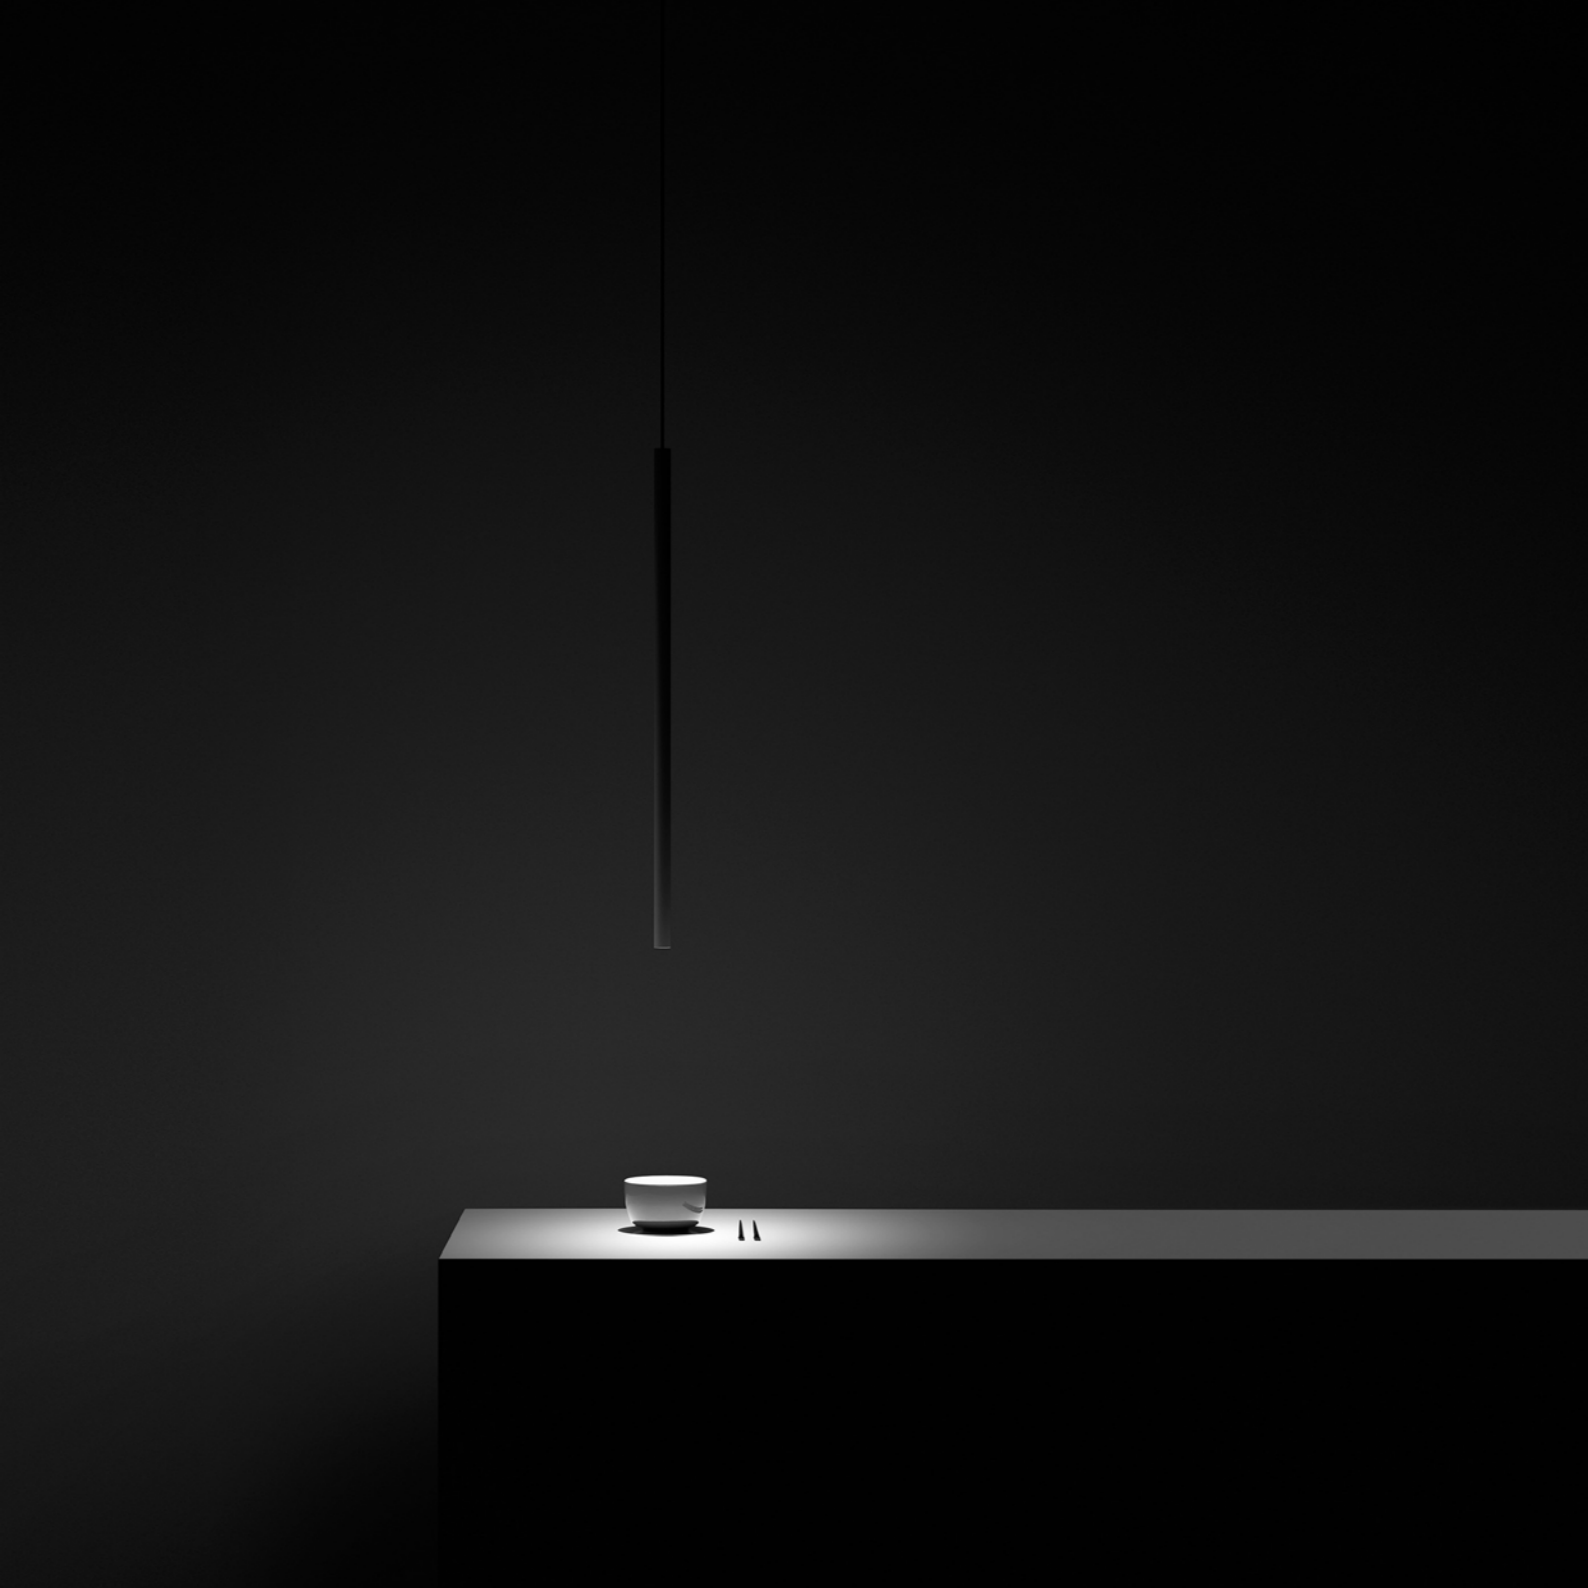

Example of single installation with ceiling fixing kit

Example of multiple installation with ceiling fixing kit

Example of multiple installation | Max 3 modules for cable

So slim and essential...
The fundamental concept of this project is minimalism. A small tube that lights the table with wonder. A real dual project: sign and light.