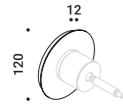

Optional accessories

Installation kits

Wall back plate		Not included	
Matt White	For mounting on brick masonry walls	1A3030300.00.00