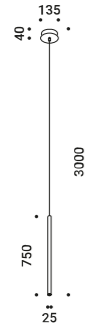

Suspension / Direct / Indoor

Material Metal
Finish **.03** Matt White **.04** Matt Black **.08** Brushed Brass **.26** Total Black

Note White and black finish luminaire with white ceiling rose and white cable - Brushed brass and total black finish luminaire with black ceiling rose and black cable - MISS 2: flat rose - Magnetizing fixing - Installation on plasterboard - Single ceiling rose for multiple luminaires on request.

MISS 1

Ceiling rose model
5,6W
220V - 50/60Hz
2700K - 290lm / 3000K - 310lm
CRI >90
Driver integrated
ON/OFF

Matt White - 2700K - ON/OFF	1A2960308.27.00
Matt White - 3000K - ON/OFF	1A2960308.30.00
Matt Black - 2700K - ON/OFF	1A2960408.27.00
Matt Black - 3000K - ON/OFF	1A2960408.30.00
Brushed Brass - 2700K - ON/OFF	1A2960808.27.00
Brushed Brass - 3000K - ON/OFF	1A2960808.30.00
Total Black - 2700K - ON/OFF	1A2962608.27.00
Total Black - 3000K - ON/OFF	1A2962608.30.00