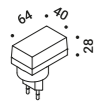

Optional accessories

Drivers