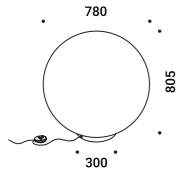

MOON F

Davide Groppi / 2023

Floor / Diffuse / Indoor

Material Japanese paper - PE
Finish .00 Standard

Note Shade with japanese paper texture luminaire.

MOON 80 F
Diameter 780 mm
Max 15W - E27
220V - 50Hz
Bulb not included
Dimmer on board
IP20

Standard - Dimmer on board

| 1A4880008.00.06 |