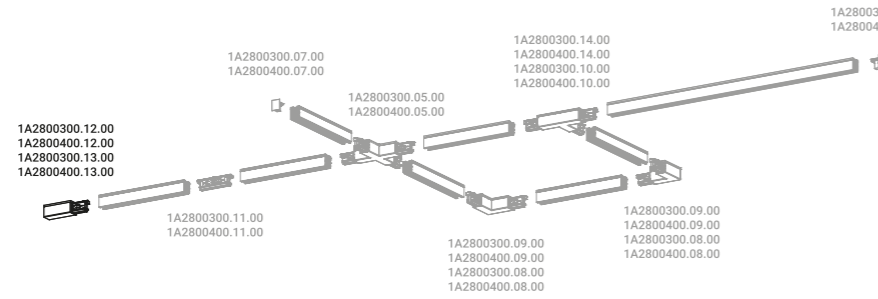

Dimmable controller	Not included
DALI - PUSH - 0/1-10V - TRIAC - IP20	
	1Z0000034

TRACKS - PROFILES

Pure line in space.
Our Sistema track holds the light solution Dot.

Power right connector and power left connector installation