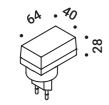

Optional accessories

Drivers