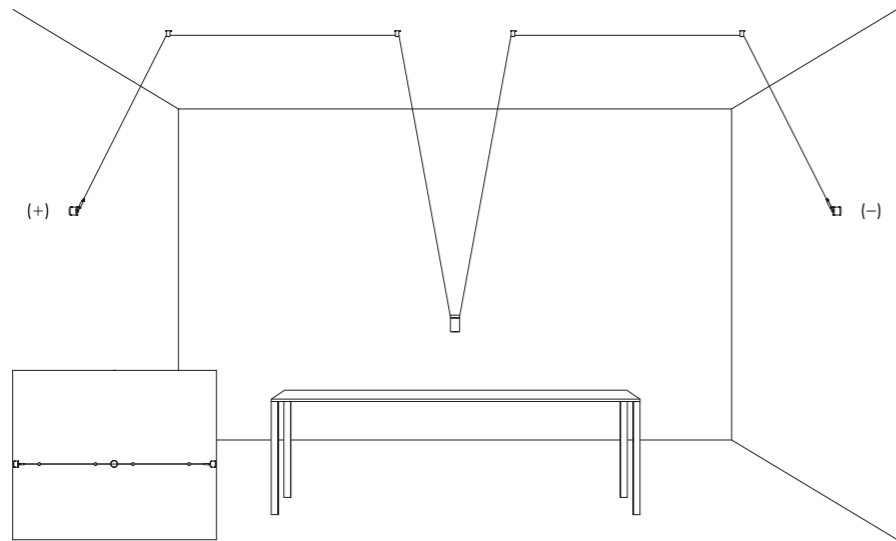

Suspension layout example

Utopia is a project on the limit state of light, the research for the minimum dimension necessary for pure and essential lighting. It represents full flexibility, in both its design and its light control. The light strip reaches into space, bending, breaking and drawing abstract, mysterious patterns.