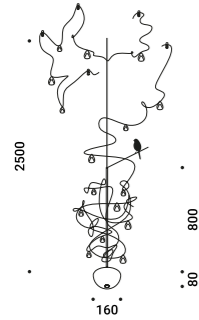

LOUIS XIV

Davide Groppi / 2023

Suspension / Direct-Indirect / Indoor

Material Glass - Metal
Finish .19 Polished Gold

LOUIS XIV 2

Remote power supply model
30W
Max 500mA DC
2700K - Up 1650lm - Down 410lm /
3000K - Up 1650lm - Down 410lm
CRI >90
UGR <19
Driver not included
2 Drivers required

Polished Gold - 2700K
Polished Gold - 3000K

1A4361908.27.20
1A4361908.30.20

Optional accessories

Suspension kits

Suspension fixing kit - See page 296

Recessed fixing kit for 12,5 mm plasterboard

Not included

Matt White	For electrical cables - 1 Piece - Plasterboard cut-out Ø 44 mm - Minimum space for mounting 70 mm	1X0000300.05.00
Matt Black	For electrical cables - 1 Piece - Plasterboard cut-out Ø 44 mm - Minimum space for mounting 70 mm	1X0000400.05.00

Drivers

Driver LED

Not included

220-240V(100-127V)	500mA/26,5W(26,5W)/IP20/DALI - PUSH - 1-10V	1Z0240530.500