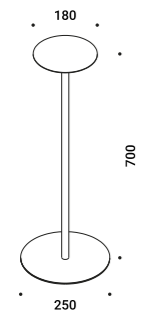

Table

Not included

Matt White

1A4020300.00.00

Matt Black

1A4020400.00.00