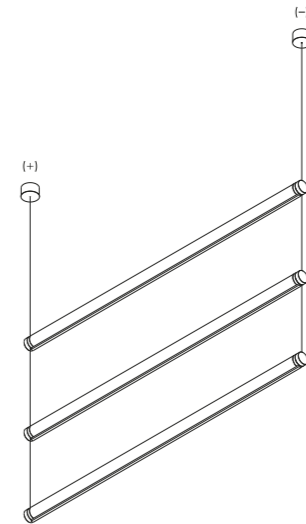

Example of single installation with ceiling fixing kit

Example of multiple installation with ceiling fixing kit

Example of multiple installation | Max 3 modules for cable

So slim and essential...
The fundamental concept of this project is minimalism. A small tube that lights the table with wonder. A real dual project: sign and light.