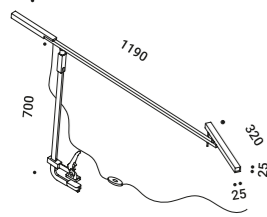

MORSETTO

Davide Groppi / 2017

Table / Direct / Indoor

Material Metal
Finish .04 Matt Black

Note Adjustable luminaire with Extradark comfort system - Red lever clamp - Black cable.

MORSETTO

13W
24V DC
2700K - 700lm / 3000K - 753lm
CRI >90
UGR <19
Dimmer on board
IP20

Matt Black - 2700K - Dimmer on board
Matt Black - 3000K - Dimmer on board

1A2520408.27.06
1A2520408.30.06

Optional accessories

Drivers

Driver

Matt Black Input 110-240V - 50/60Hz -
Output 24V DC - 18W - IP20

1Z0431020

Not included