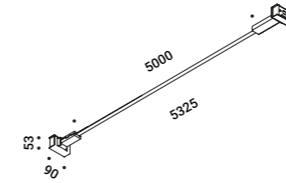

How to order -
INFINITO 5 TW

+

+

How to order -
INFINITO 10 TW

+

+

Note Tunable White describes the variable colour temperature controls from warm white to cool white light.

INFINITO 5 TW
Length 5000 mm - Tunable White
50W
24V DC
2700/6500K - 7650lm
CRI >90
Driver not included
◆ IP20

Matt White - 2700/6500K
Matt Black - 2700/6500K

1A4860308.96.20
1A4860408.96.20