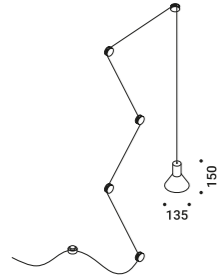

NEURO

Davide Groppi - Beppe Merlano / 2013

Suspension / Direct / Indoor

Material Metal
Finish .03 Matt White .04 Matt Black

Note White finish luminaire with white cable and black finish luminaire with black cable (10 m) - 5 Clamps included.

NEURO

Max 15W - E27

220V - 50/60Hz

Bulb not included

ON/OFF

Ⓢ Ⓜ IP20

Matt White - ON/OFF

1A0160308.00.00

Matt Black - ON/OFF

1A0160408.00.00

Optional accessories

Installation kits

Wall and ceiling rose

Not included

Matt White

1A3440300.00.00

Matt Black

1A3440400.00.00

Clamp

Included

Matt White 1 Piece

1A3270300.00.00

Matt Black 1 Piece

1A3270400.00.00

Bulbs

LED - E27 - PAR30s

Not included

220-240V - 9,5W - 25° -
3000K - 760lm - CRI 80 -
Energy Efficiency F - Dimmable

1Y0330730