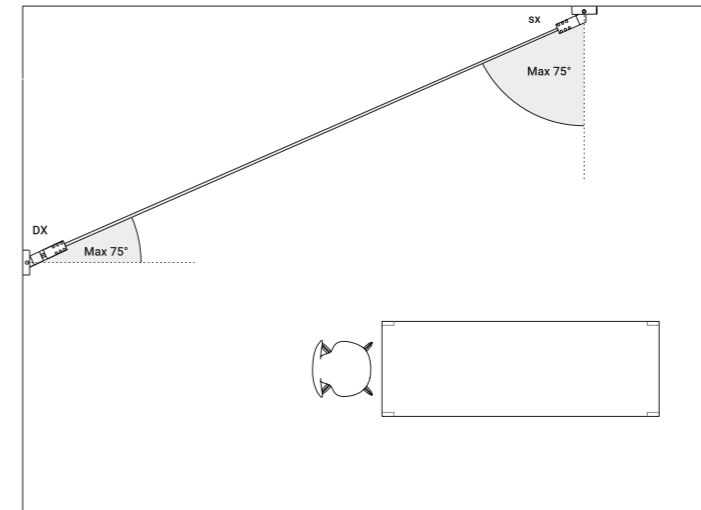

1A0340400.00.00 - 1A0350400.00.00 - Kit wall connection sloped 75°