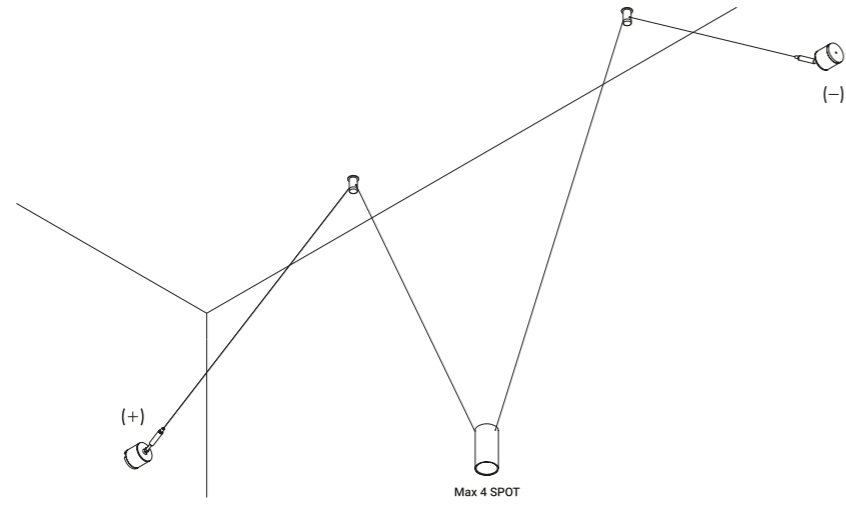

Suspension version