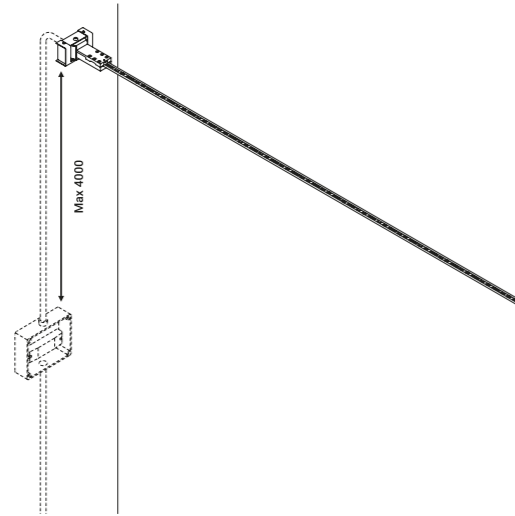

Kit di alimentazione remoto