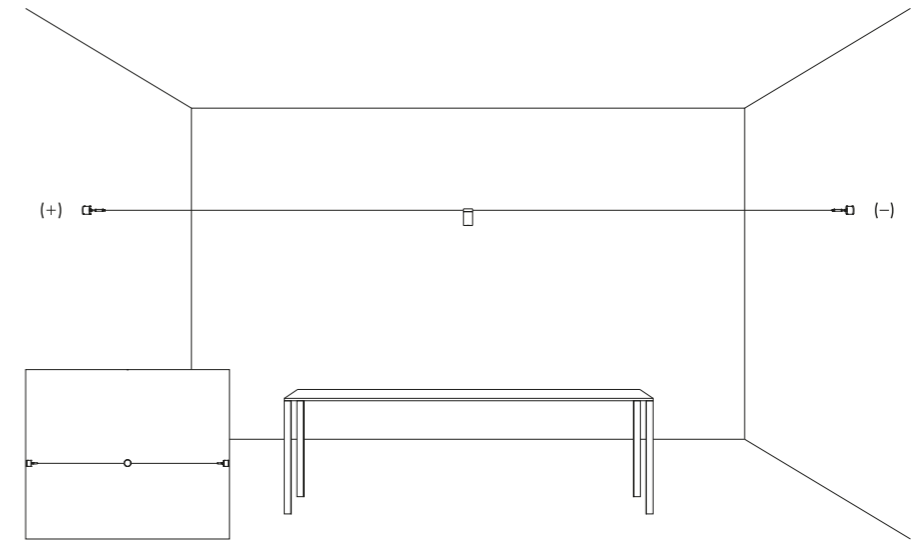

Remote driver layout example