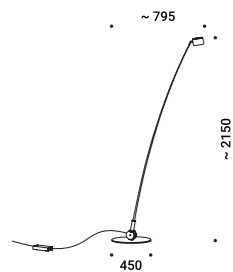

Floor / Direct / Indoor

Material Glass fiber - Metal
Finish **.03** Matt White **.04** Matt Black

Note Adjustable luminaire - White finish luminaire with white cable and black finish luminaire with black cable.

SAMPEI 230
Height 2150 mm
21W
220V - 50/60Hz
2700K - 1808lm / 3000K - 1890lm
CRI >90
Driver integrated
Dimmer on board

Matt White - 2700K - Dimmer on board	1A3730308.27.06
Matt White - 3000K - Dimmer on board	1A3730308.30.06
Matt Black - 2700K - Dimmer on board	1A3730408.27.06
Matt Black - 3000K - Dimmer on board	1A3730408.30.06