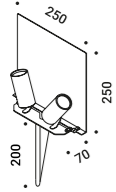

BELLADINOTTE

Maurizio Mancini / 2012

Floor-Outdoor / Indirect / Outdoor

Material Metal
Finish .00 Standard

Note Adjustable luminaire with mirror top - Green back side - Black cable (5 m).