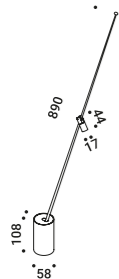

Table / Direct / Indoor

Material Glass fiber - Metal
Finish .04 Matt Black

Note Adjustable luminaire with black cable and Extradark comfort system.

FM

1,5W
5V DC
2700K - 154lm / 3000K - 179lm
CRI >90
UGR <19
Driver not included
Driver with plug
Dimmer on board
USB cable included

◆ IP20

Matt Black - 2700K - Dimmer on board
Matt Black - 3000K - Dimmer on board

1A2440408.27.06
1A2440408.30.06

Optional accessories

Drivers

Driver		Not included
Matt Black	Input 110-240V - 50/60Hz - Output 5V DC - 2A - 10W - IP20	1Z0000088

Other accessories

USB to USB-C cable		Included
Matt Black	Lenght 1 m	1Z0000132