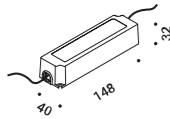

Drivers

Driver LED	Not included
110-240V 24V/25W/IP67/ON/OFF	1Z1120620