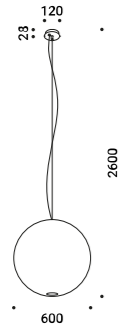

MOON 60 DE
Dual emission
Max 15W - E27
220V - 50Hz
Bulb not included
ON/OFF
IP20

Standard - ON/OFF

1A2830008.00.00