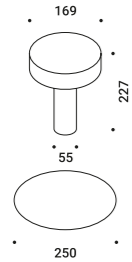

PoPuP

Davide Groppi / 2016

Table / Direct / Wireless

Material Metal - Methacrylate
Finish .03 Matt White

Note Luminaire and acoustic diffuser with magnetic fixing base - Battery life: 12 hours for light only and 30 hours for audio only at medium volume.