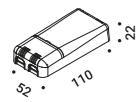

Power supply kit with plug Not included

Matt Black	Input 220V - 50Hz - Output 350mA - 15W - IP20 - Dimmer on board	1A3180408.00.06
Matt White	Input 220V - 50Hz - Output 350mA - 15W - IP20 - Dimmer on board	1A3180308.00.06