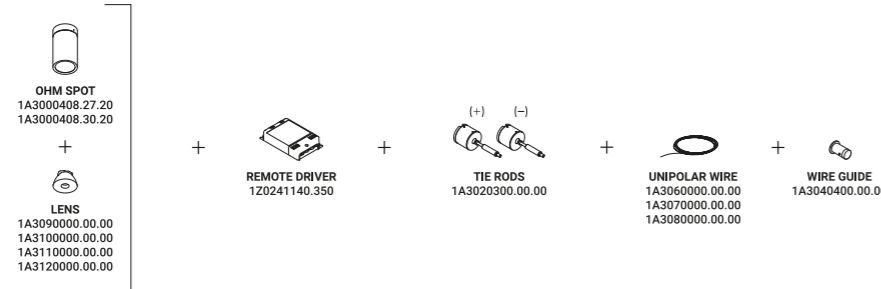

Remote driver version