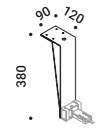

Optional accessories

Installation kits

Ceiling connection kit	Not included
Matt Black	1A0080400.00.00