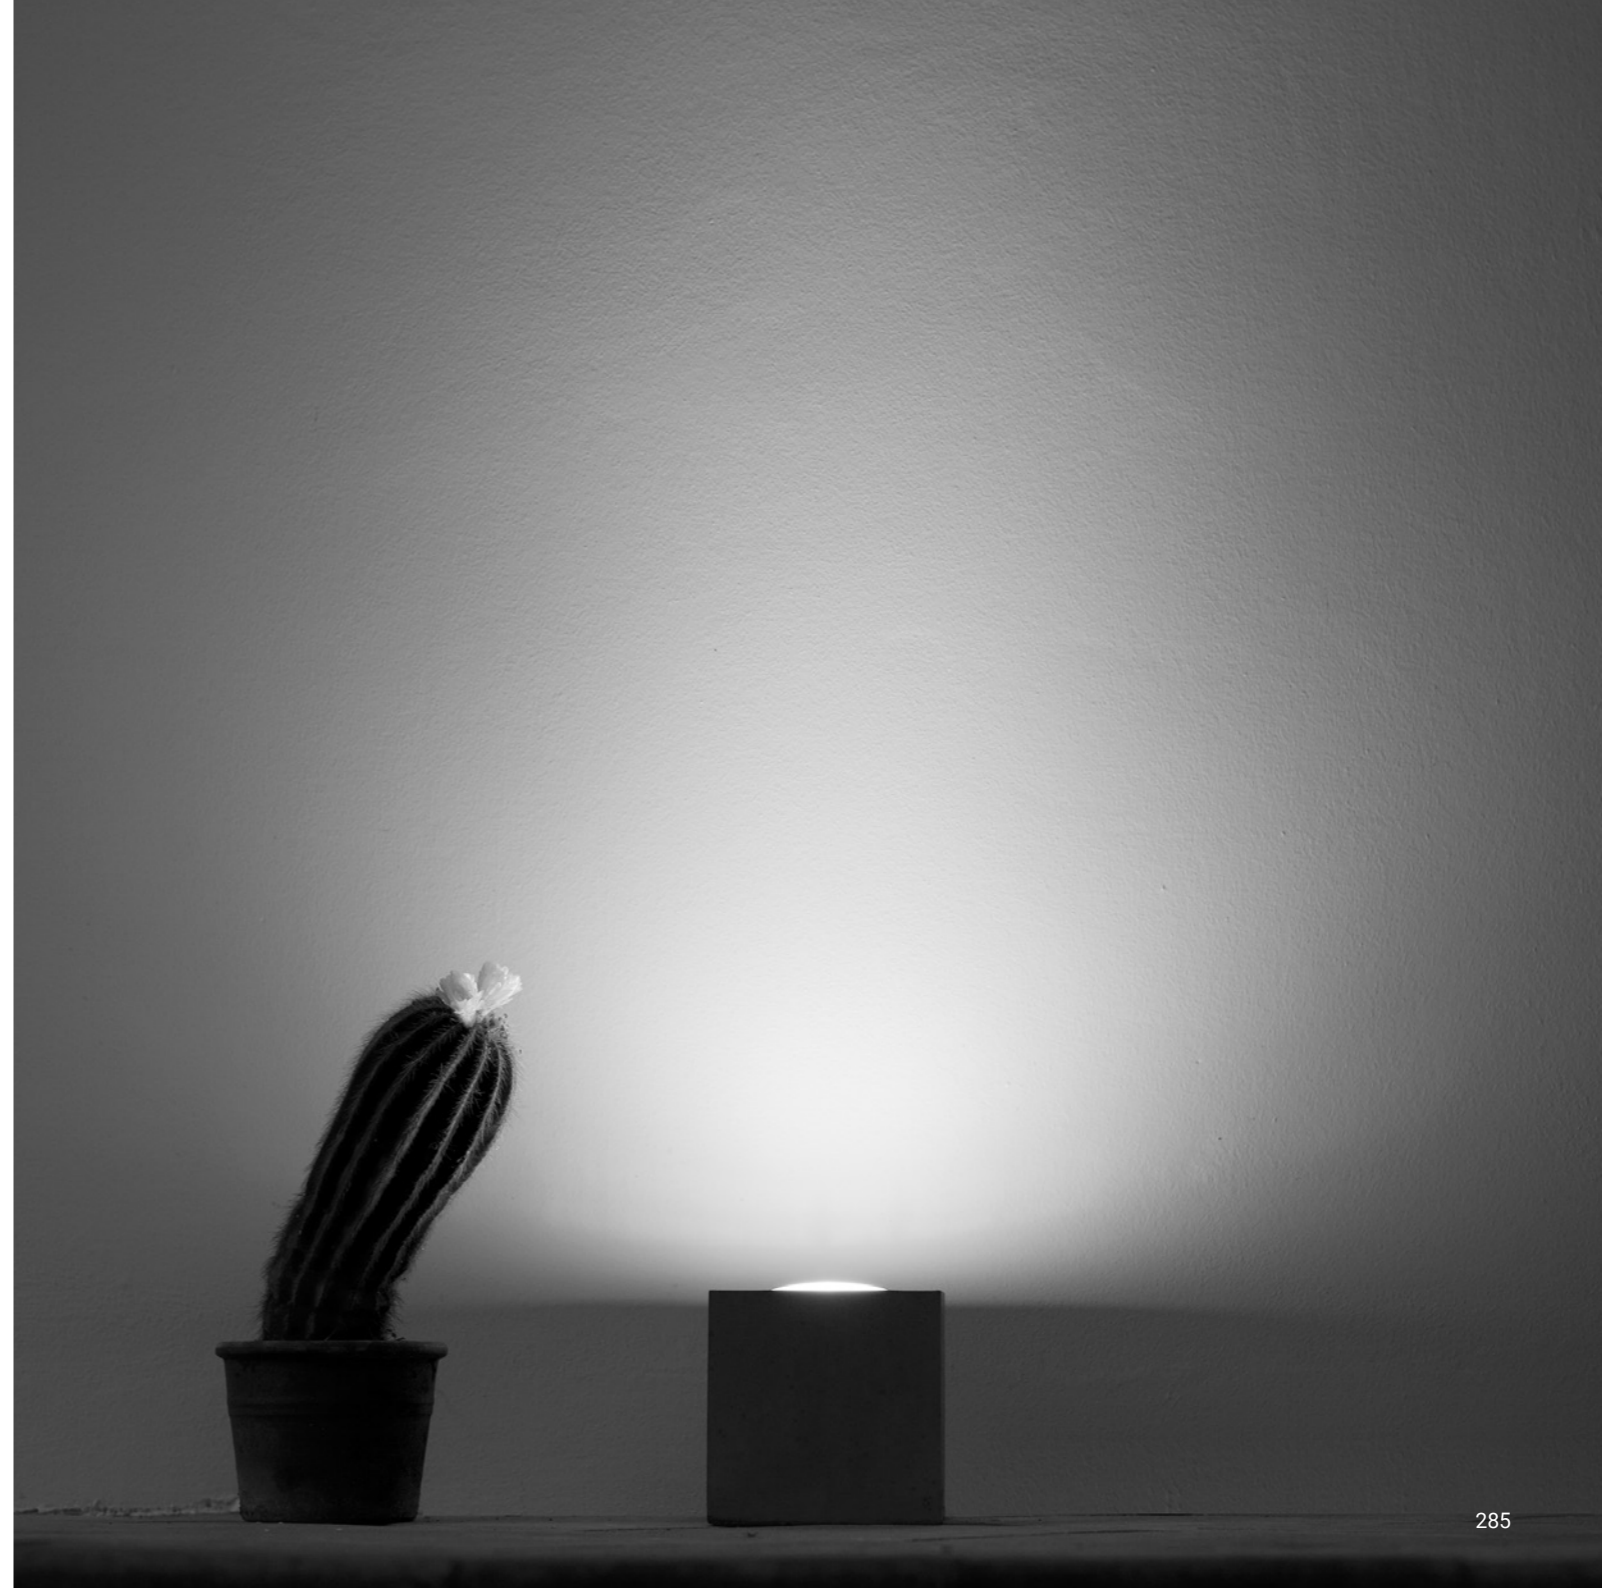

Floor-Outdoor / Direct / Outdoor

Material Cement - Metal
Finish .00 Standard

Note Luminaire with black cable (2,5 m).

Q²
20W
Max 500mA DC
3000K - 2058lm
CRI >90
Driver not included
IP67

Standard - 3000K

1A1150008.30.20

Optional accessories

Installation kits

Driver connector IP68	Included
1 Piece	1A1660000.00.00

Drivers

Driver box	Not included
Input 110-240V - 50/60Hz - Output 500mA - 17W - IP65 - DALI	1A3880008.500