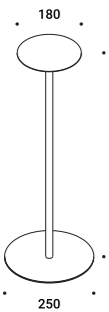

Optional accessories

Drivers

Driver		Not included
Matt Black	Input 110-240V - 50/60Hz - Output 5V DC - 2A - 10W - IP20	1Z0000088

USB to USB-C cable		Included
Matt Black	Lenght 1 m	1Z0000132

Other accessories