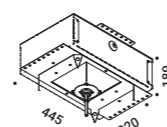

Concrete box Not included			
	Dimensions 189 x 445 mm	NULLA 25	1A2230000.00.00