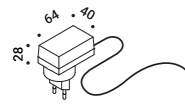

Optional accessories

Drivers