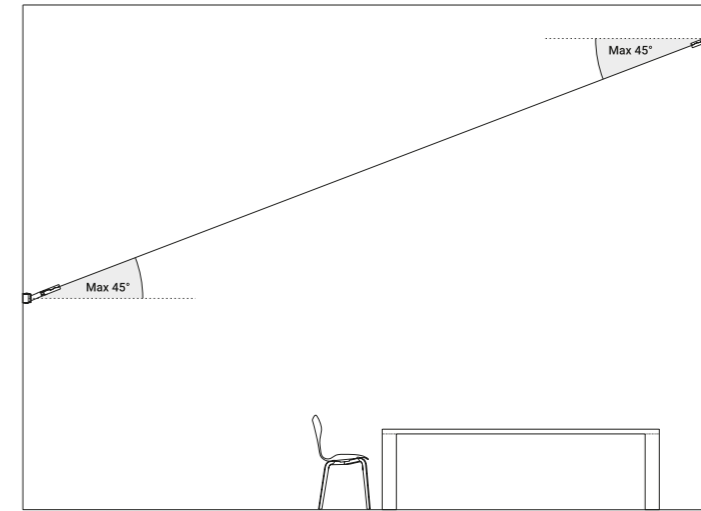

1A0120400.00.00 - Kit wall connection vertical sloped 45°