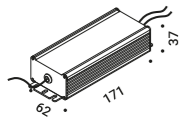

Optional accessories

Installation kits

Driver connector IP68	Included
1 Piece	1A1660000.00.00

Drivers