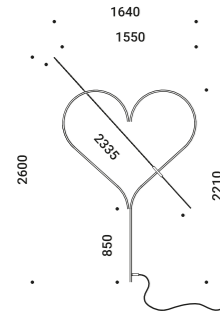

RAIL

Davide Groppi / 2019

Wall / Direct / Indoor

Material ABS - Metal
Finish .00 Standard

Note Black rails luminaire - Black cable.

RAIL
22W
24V DC
3000K - 2000lm
CRI >90
Driver not included
◆ IP20

Standard - 3000K