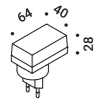

Optional accessories

Drivers

Driver

Matt Black Input 110-240V - 50/60Hz -
Output 5V DC - 2A - 10W - IP20

1Z0000088

Not included