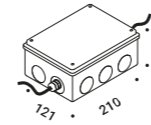

Optional accessories

Drivers

Driver box Not included

Input 110-240V - 50/60Hz -
Output 700mA - 20W - IP65 - DALI 1A3880008.700