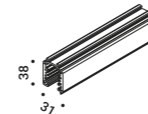

Compulsory accessories

Installation kits

Track 1m Not included

Matt White 1A2800300.01.00

Matt Black 1A2800400.01.00