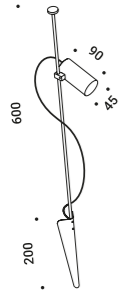

GRILLO

Daniele Sprega / 2012

Floor-Outdoor / Direct / Outdoor

Material AISI 316L Stainless Steel - Metal

Finish .04 Matt Black

Note Adjustable luminaire with AISI 316L Stainless steel stem.