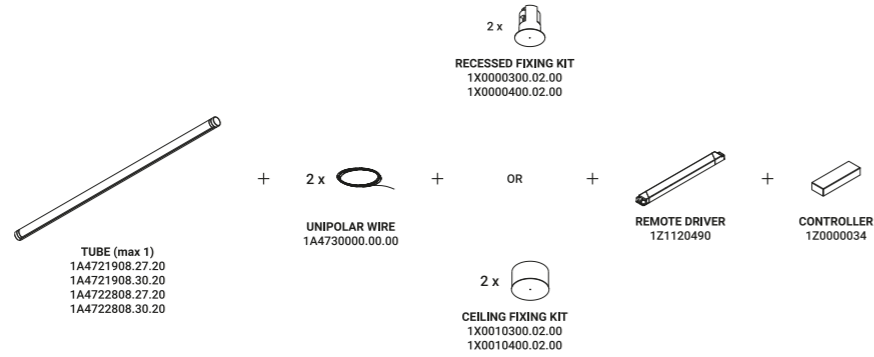

Single installation with recessed fixing kit or ceiling fixing kit