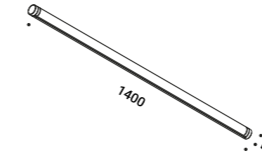

Suspension / Direct-Indirect / Indoor

Material Metal - PMMA
Finish .19 Polished Gold .28 Polished Black Chrome

Note Adjustable modular system.