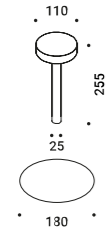

TeTaTeT Flûte

Davide Groppi / 2017

Table / Direct / Wireless

Material Metal - Methacrylate
Finish .03 Matt White

Note Magnetic fixing base and stem luminaire - Transparent stem - Battery life 9 hours - *Minimum purchase 3 pieces.