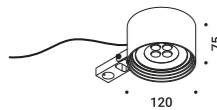

BUBKA BOLLARD

Daniele Sprega / 2021

Outdoor-Floor / Direct / Outdoor

Material AISI 316L Stainless Steel - Metal
Finish .00 Standard

Note Adjustable luminaire with AISI 316L Stainless steel stem - Black cable (9 m).

BUBKA BOLLARD

8,4W
Max 700mA DC
2700K - 350lm / 3000K - 350lm
CRI >90
Driver not included
IP65

Standard - 2700K
Standard - 3000K

1A1440008.27.20
1A1440008.30.20

Optional accessories

Installation kits

Anchoring bolt Not included

Cut-out Ø 250 mm -
Minimum space for mounting 350 mm 1A3620000.00.00

Driver connector IP68 Included

1 Piece 1A1660000.00.00

Lighting modules

Additional LED head Not included

Matt Black 1A3610408.27.20
Max 700mA DC - 8,4W -
2700K - 350lm - CRI>90
1A3610408.30.20
Max 700mA DC - 8,4W -
3000K - 350lm - CRI>90

Daniele Sprega / 2021