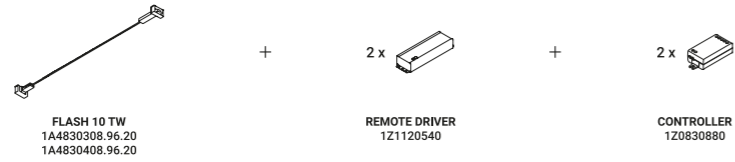

How to order -
FLASH 10 TW