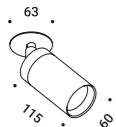

Recessed / Direct / Indoor

Material Metal
Finish .03 Matt White .04 Matt Black

Note Adjustable luminaire - For installation: plasterboard cut-out 40 x 40 mm - Minimum space for mounting 85 mm.

DOT R

13W
Max 350mA DC
2700K / 3000K
CRI 97
Driver not included

Matt White - 2700K
Matt White - 2700K
Matt Black - 2700K
Matt Black - 3000K

1A4770308.27.20
1A4770308.30.20
1A4770408.27.20
1A4770408.30.20

Compulsory accessories

Other accessories

Lens	Not included		
Beam - 14°	2700K - CRI 97 - 983lm	DOT R	1A3090000.00.00
	3000K - CRI 97 - 1038lm		
Beam - 24°	2700K - CRI 97 - 943lm	DOT R	1A3100000.00.00
	3000K - CRI 97 - 996lm		
Beam - 36°	2700K - CRI 97 - 955lm	DOT R	1A3110000.00.00
	3000K - CRI 97 - 1005lm		
Beam - 50°	2700K - CRI 97 - 965lm	DOT R	1A3120000.00.00
	3000K - CRI 97 - 1016lm