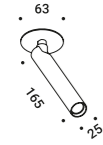

MIRA R

Omar Carraglia / 2015

Recessed / Direct / Indoor

Material Metal
Finish .03 Matt White .04 Matt Black

Note Adjustable luminaire - For installation: plasterboard cut-out 40 x 40 mm - Minimum space for mounting 85 mm.