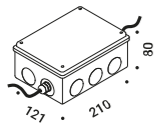

Optional accessories

Installation kits

Driver connector IP68	Included
1 Piece	1A1660000.00.00

Drivers