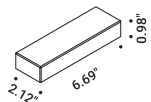

REFLEX

Michele Groppi / 2022

Wall / Indirect / Indoor

Material Metal - Mirror
Finish .04 Matt Black

Note Luminaire with mirror top and black back side.

REFLEX

18W
24V DC
2700K - 2158lm / 3000K - 2320lm
CRI >90
Driver not included
IP20

Matt Black - 2700K
Matt Black - 3000K

1A0850408.27.20
1A0850408.30.20

Optional accessories

Drivers

Driver LED		Not included
100-240V	24V/60W/IP67/1-10V	1Z1120260

Dimmable controller		Not included
DALI - PUSH - 0/1-10V - TRIAC - IP20		1Z0000034