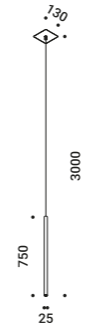

MISS 1

Ceiling rose model
 6W
 220V - 50Hz
 2700K - 290lm / 3000K - 310lm
 CRI >90
 Driver integrated
 PUSH

Matt White - 2700K - PUSH	1A2960308.27.04
Matt White - 3000K - PUSH	1A2960308.30.04
Matt Black - 2700K - PUSH	1A2960408.27.04
Matt Black - 3000K - PUSH	1A2960408.30.04
Brushed Brass - 2700K - PUSH	1A2960808.27.04
Brushed Brass - 3000K - PUSH	1A2960808.30.04
Total Black - 2700K - PUSH	1A2962608.27.04
Total Black - 3000K - PUSH	1A2962608.30.04