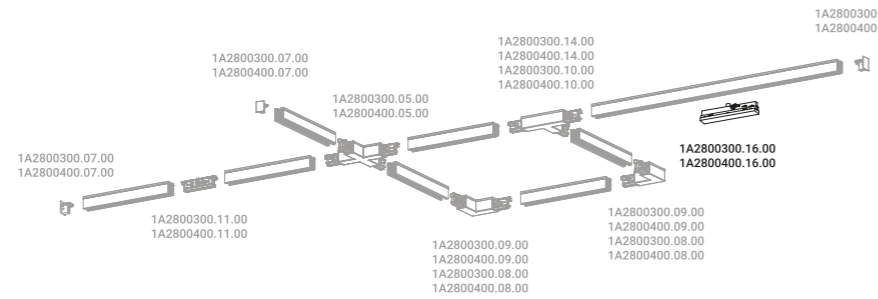

Power intermediate connector installation

Systems / Diffuse / Indoor

Material Metal - Polycarbonate

Finish .03 Matt White .04 Matt Black

Note Wall and ceiling track with white.

DOT BINARIO 51

Max 10W

220V

Bulb not included

ON/OFF

IP20

Matt White - ON/OFF

Matt Black - ON/OFF

1A3710308.00.00

1A3710408.00.00

Compulsory accessories

Installation kits

Track 1m Not included

Matt White 1A2800300.01.00

Matt Black 1A2800400.01.00

Track 2m Not included

Matt White 1A2800300.02.00

Matt Black 1A2800400.02.00

Track 3m Not included

Matt White 1A2800300.03.00

Matt Black 1A2800400.03.00

End cap Not included

Matt White 1A2800300.07.00

Matt Black 1A2800400.07.00