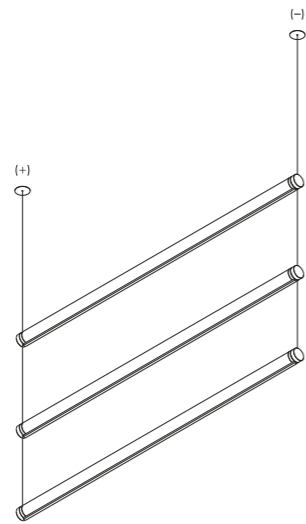

Example of multiple installation with recessed fixing kit