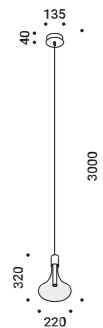

CATHODE 1

Ceiling rose model

6W
220V - 50Hz
2700K - 264lm / 3000K - 284lm
CRI >90
Driver integrated
PUSH

Matt White - 2700K - PUSH
Matt White - 3000K - PUSH
Brushed Brass - 2700K - PUSH
Brushed Brass - 3000K - PUSH

1A2980308.27.04
1A2980308.30.04
1A2980808.27.04
1A2980808.30.04