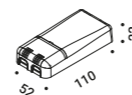

Drivers

Driver LED

Not included

220-240V(100-127V)	350mA/17W(15W)/IP20/DALI	CATHODE 2	1Z0240860.350