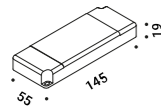

Optional accessories

Drivers

Driver LED

Not included

100-240V	12V/20W/IP20/1-10V	1Z0240900