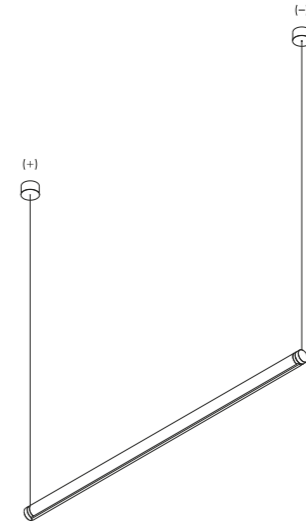

Optional accessories

Suspension kits

	Wall back plate				Not included
	Matt White	For mounting on brick masonry walls		1X0050300.01.00	

Example of single installation with recessed fixing kit

Example of multiple installation with recessed fixing kit