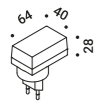

Optional accessories

Drivers