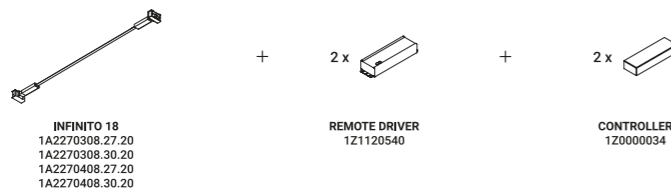

How to order - INFINITO 18