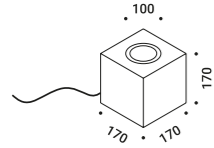

Floor-Outdoor / Direct / Outdoor

Material Cement - Metal
Finish .00 Standard

Note Luminaire with black cable (2,5 m).