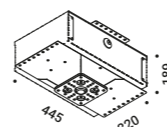

Masonry Box Not included			
	Dimensions 189 x 445 mm	NULLA 25	1A2380000.00.00