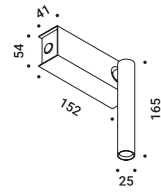

MIRA SWITCH

8W
220V - 50Hz
2700K - 327lm / 3000K - 352lm
CRI >90
Driver integrated
ON/OFF
IP20

Matt White - 2700K - ON/OFF
Matt White - 3000K - ON/OFF
Matt Black - 2700K - ON/OFF
Matt Black - 3000K - ON/OFF

1A2280308.27.00
1A2280308.30.00
1A2280408.27.00
1A2280408.30.00