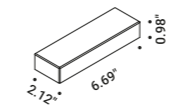

Dimmable controller	Not included
DALI - PUSH - 0/1-10V - TRIAC - IP20	
	1Z0000034