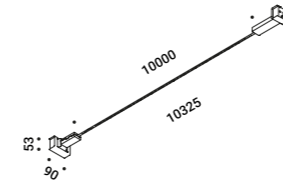

FLASH 10 TW
Length 10000 mm - Tunable White
100W
24V DC
2700/6500K - 15300lm
CRI >90
Driver not included
◆ IP20

Matt White - 2700/6500K
Matt Black - 2700/6500K

1A4830308.96.20
1A4830408.96.20