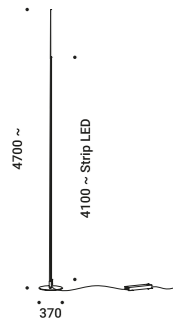

ORIGINE 490

Height 4700 mm

35W

220V

3000K - 4051lm / 2700K - 3760lm

CRI >80

Driver integrated

Dimmer on board

IP20

Matt Black - 3000K - Dimmer on board

1A2320408.27.06

Matt Black - 2700K - Dimmer on board

1A2320408.30.06