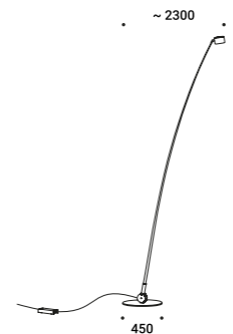

SAMPEI 440
Height 3900 mm
21W
220V - 50/60Hz
2700K - 1832lm / 3000K - 1915lm
CRI >90
Driver integrated
Dimmer on board

Matt White - 2700K - Dimmer on board	1A3760308.27.06
Matt White - 3000K - Dimmer on board	1A3760308.30.06
Matt Black - 2700K - Dimmer on board	1A3760408.27.06
Matt Black - 3000K - Dimmer on board	1A3760408.30.06

Optional accessories

Other accessories

Accessory holder + Soft filter + Honeycomb louvre	Not included
Matt Black	1X0070400.04.00

Accessory holder + Elliptical filter	Not included
Matt Black	1X0070400.05.00

Blue filter	Not included	
Standard	Compulsory with 1X0070400.04.00 / 1X0070400.05.00	1X0070000.06.00

Red filter	Not included	
Standard	Compulsory with 1X0070400.04.00 / 1X0070400.05.00	1X0070000.07.00

Yellow filter	Not included	
Standard	Compulsory with 1X0070400.04.00 / 1X0070400.05.00	1X0070000.08.00