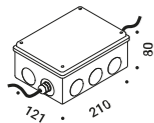

Optional accessories

Installation kits

Driver connector IP68	Included
1 Piece	1A1660000.00.00

Drivers