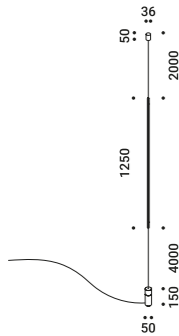

MASAI 2

Remote power supply model
13W
220V - 50/60Hz
2700K - 600lm / 3000K - 619lm
CRI >90
Driver not included
IP20

Matt White - 2700K	1A2720308.27.20
Matt White - 3000K	1A2720308.30.20
Matt Black - 2700K	1A2720408.27.20
Matt Black - 3000K	1A2720408.30.20
Brushed Brass - 2700K	1A2720808.27.20
Brushed Brass - 3000K	1A2720808.30.20

Optional accessories

Suspension kits

Sloped ceiling fixing kit		Not included
Nickel plated - 1 Piece	1A0510000.00.00	

Recessed fixing kit for 12,5 mm plasterboard		Not included
Matt White	For suspension cables - 1 Piece - Plasterboard cut-out Ø 44 mm - Minimum space for mounting 70 mm	1X0000300.03.00
Matt Black	For suspension cables - 1 Piece - Plasterboard cut-out Ø 44 mm - Minimum space for mounting 70 mm	1X0000400.03.00

Ceiling fixing kit		Not included
Matt White	For suspension cables - 1 Piece	1X0010300.03.00
Matt Black	For suspension cables - 1 Piece	1X0010400.03.00

Wall back plate		Not included
Matt White	For mounting on brick masonry walls	1X0050300.01.00

Drivers

Driver LED		Not included
220-240V(100-127V)	24V/22W(12W)/IP20/ON/OFF	1Z0240410

Dimmable controller		Not included
DALI - PUSH - 0/1-10V - TRIAC - IP20		1Z0000034