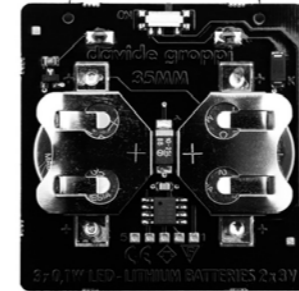

35MM

0,3W

ON/OFF

Batteries 2xCR2032 included

IP20

Standard - ON/OFF

|1A2640000.00.00 |

BUGIA