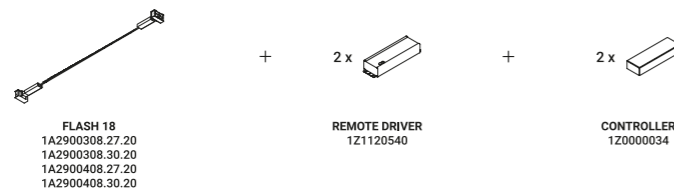

How to order - FLASH 18