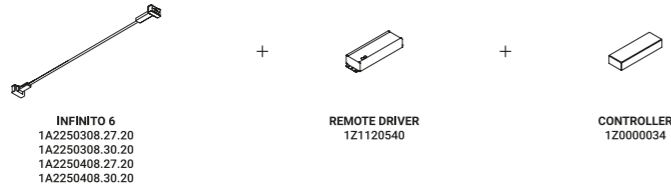

How to order - INFINITO 6