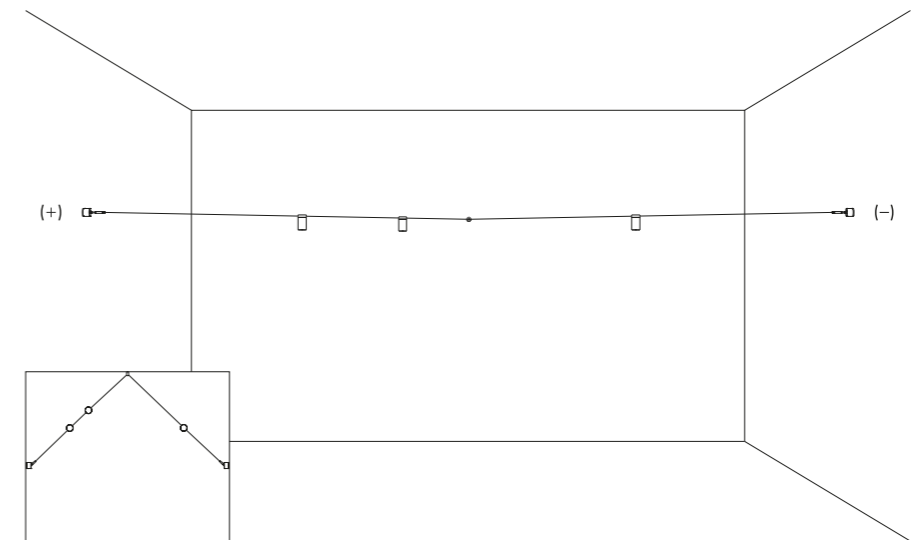

Remote driver layout example