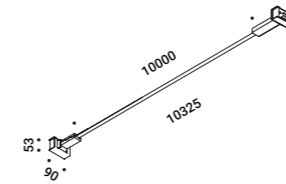

INFINITO 10 TW
Length 10000 mm - Tunable White
100W
24V DC
2700/6500K - 15300lm
CRI >90
Driver not included
◆ IP20

Matt White - 2700/6500K
Matt Black - 2700/6500K

1A4870308.96.20
1A4870408.96.20