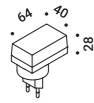

Optional accessories

Drivers