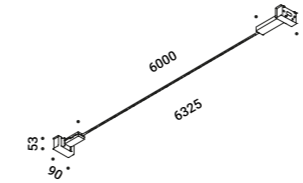

How to order - FLASH 6

How to order - FLASH 12

How to order - FLASH 18

Wall-Systems / Direct / Indoor

Material Metal
Finish .03 Matt White .04 Matt Black

Note LED module 6/12/18 m long available with double emission - LED module 5/10 m long with Tunable White technology available with double emission - Harmonic steel strip 10 mm wide - Can be cut every 96,6 mm.