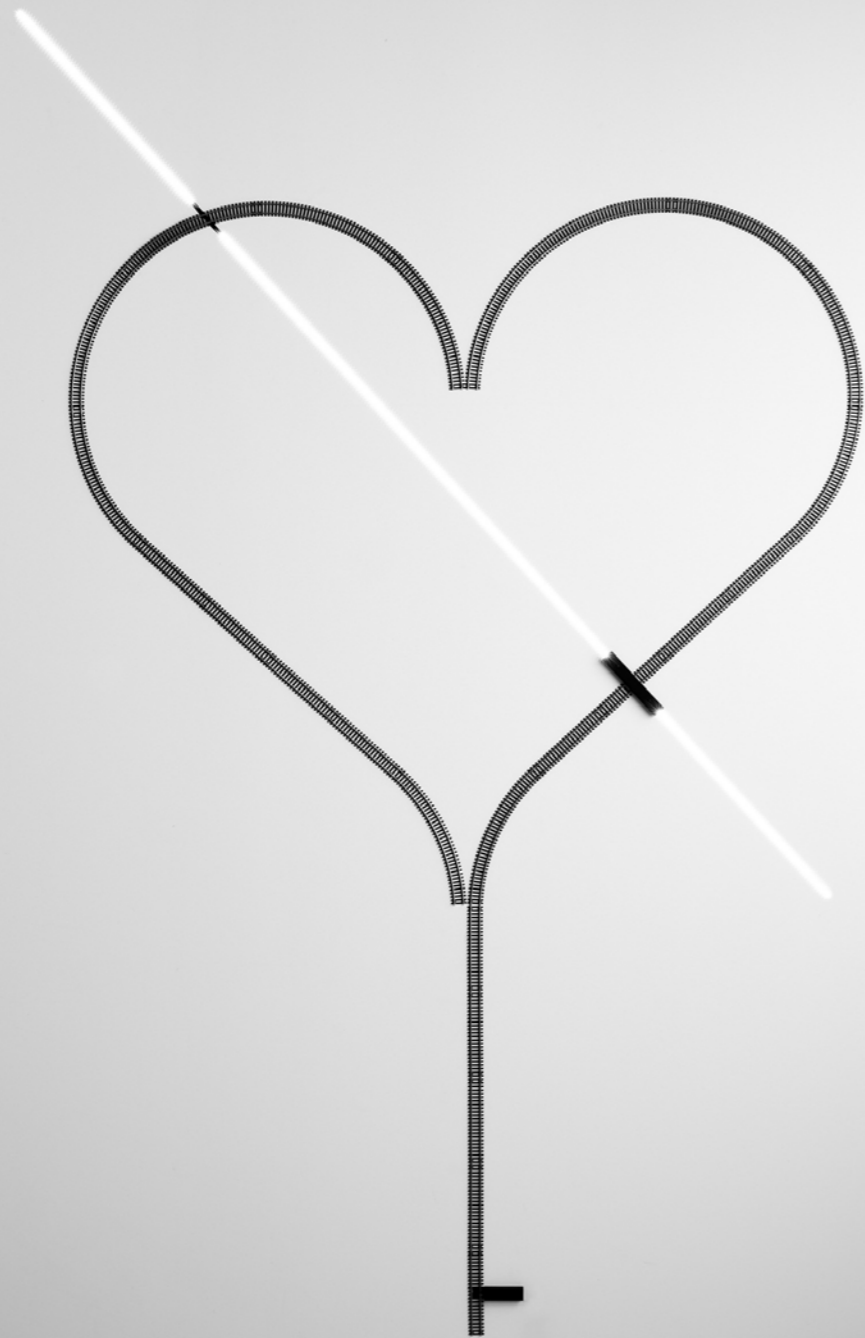

A ready-made project to design the space with a sense of irony and weightlessness.
The tracks of an electric train can be used to draw a heart,
but also to conduct electricity.
Rail is the boundary between usefulness and show, between art and design.