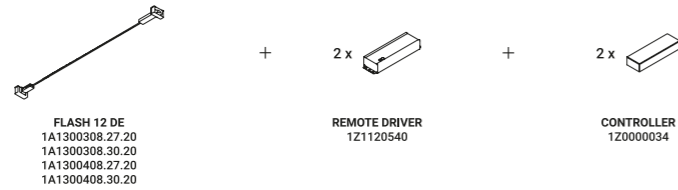

How to order -
FLASH 6 DE

How to order -
FLASH 12 DE

FLASH 6 DE

Length 6000 mm
Dual emission and double switch
90W
24V DC
2700K - Up 5586lm - Down 5586lm /
3000K - Up 6708lm - Down 6708lm
CRI >90
Driver not included