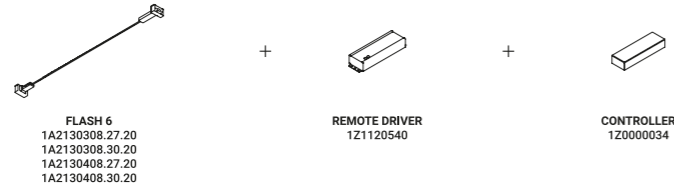

How to order - FLASH 6