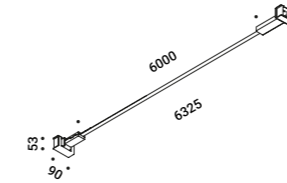

Wall-Systems / Indirect / Indoor

Material Metal
Finish .03 Matt White .04 Matt Black

Note LED module 6/12/18 m long - LED module 5/10 m long with Tunable White technology - Harmonic steel strip 19 mm wide - Can be cut every 96,6 mm.

INFINITO 6
Length 6000 mm
45W
24V DC
2700K - 5586lm / 3000K - 6708lm
CRI >90
Driver not included
◆ IP20

Matt White - 2700K
Matt White - 3000K
Matt Black - 2700K
Matt Black - 3000K

1A2250308.27.20
1A2250308.30.20
1A2250408.27.20
1A2250408.30.20