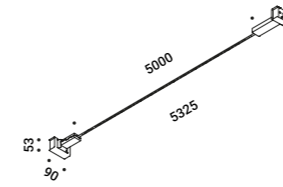

Note Tunable White describes the variable colour temperature controls from warm white to cool white light.

FLASH 5 TW
Length 5000 mm - Tunable White
50W
24V DC
2700/6500K - 7650lm
CRI >90
Driver not included
◆ IP20

Matt White - 2700/6500K
Matt Black - 2700/6500K

1A4820308.96.20
1A4820408.96.20