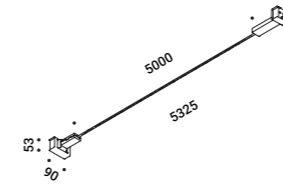

Note Tunable White describes the variable colour temperature controls from warm white to cool white light.

FLASH 5 DE TW
Length 5000 mm - Dual emission -
Tunable White
100W
24V DC
2700/6500K - 15300lm
CRI >90
Driver not included
IP20

Matt White - 2700/6500K
Matt Black - 2700/6500K

1A4840308.96.20
1A4840408.96.20