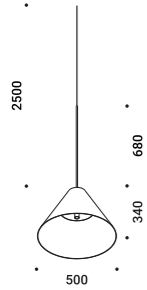

SOTTOSOPRA

Davide Groppi / 2023

Suspension / Indirect-Direct / Indoor

Material Metal
Finish .03 Matt White

Note Dimmable suspension lamp with double emission.

SOTTOSOPRA 2

Remote power supply model
30W
Max 500mA DC
2700K - Down 228lm - Up 1827lm /
3000K - Down 245lm - Up 1876lm
CRI >90 / >80
UGR <19
Driver not included
2 Drivers required

Matt White - 2700K
Matt White - 3000K

1A4540308.27.20
1A4540308.30.20

Optional accessories

Suspension kits

Suspension fixing kit - See page 296

Recessed fixing kit for 12,5 mm plasterboard

Not included

Matt White	For electrical cables - 1 Piece - Plasterboard cut-out Ø 44 mm - Minimum space for mounting 70 mm	1X0000300.05.00
Matt Black	For electrical cables - 1 Piece - Plasterboard cut-out Ø 44 mm - Minimum space for mounting 70 mm	1X0000400.05.00

Drivers

Driver LED

Not included

220-240V(100-127V)	500mA/26,5W(26,5W)/IP20/DALI - PUSH - 1-10V	1Z0240530.500