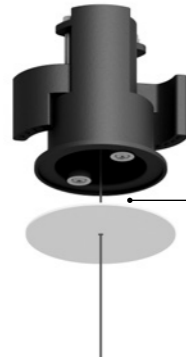

SUSPENSION FIXING KIT

Recessed fixing kit

Fixing kit for 0.49" plasterboard

Magnetic fixing