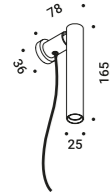

MIRA MAGNETIC

Omar Carraglia / 2015

Wall / Direct / Indoor

Material Metal
Finish .03 Matt White .04 Matt Black

Note Adjustable luminaire with magnetic fixing base - White finish luminaire with white cable and black finish luminaire with black cable (3 m).