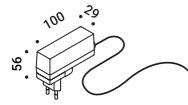

Optional accessories

Drivers

Driver

Matt Black
Input 110-240V - 50/60Hz -
Output 24V DC - 18W - IP20

1Z0431020

Not included