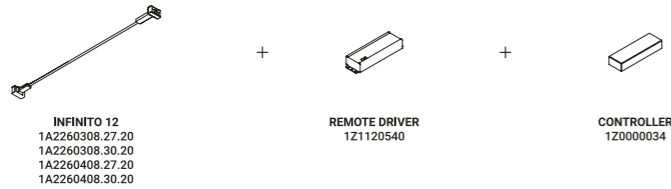

How to order - INFINITO 12