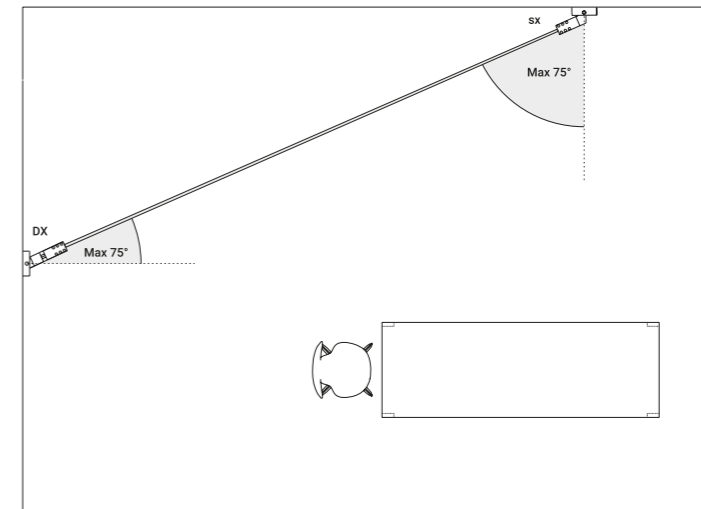

1A0340400.00.00 - 1A0350400.00.00 - Kit wall connection sloped 75°