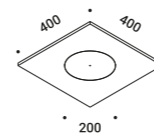

Optional accessories

Installation kits

Circular plasterboard panel 12,5 mm		Not included
Standard	Cut-out 400 x 400 mm - Minimum space for mounting Ø 115 mm	1A4520000.00.00