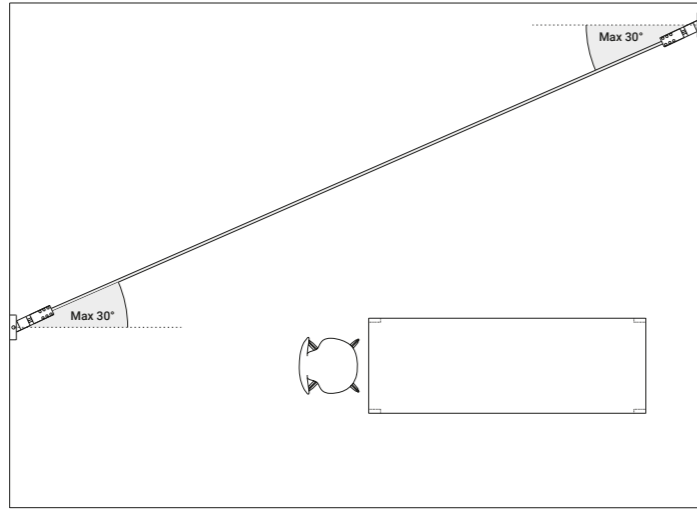

Example of installation