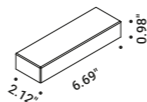

Dimmable controller		Not included	
	DALI - PUSH - 0/1-10V - TRIAC - IP20	SHANGHAI 2	1Z0000034