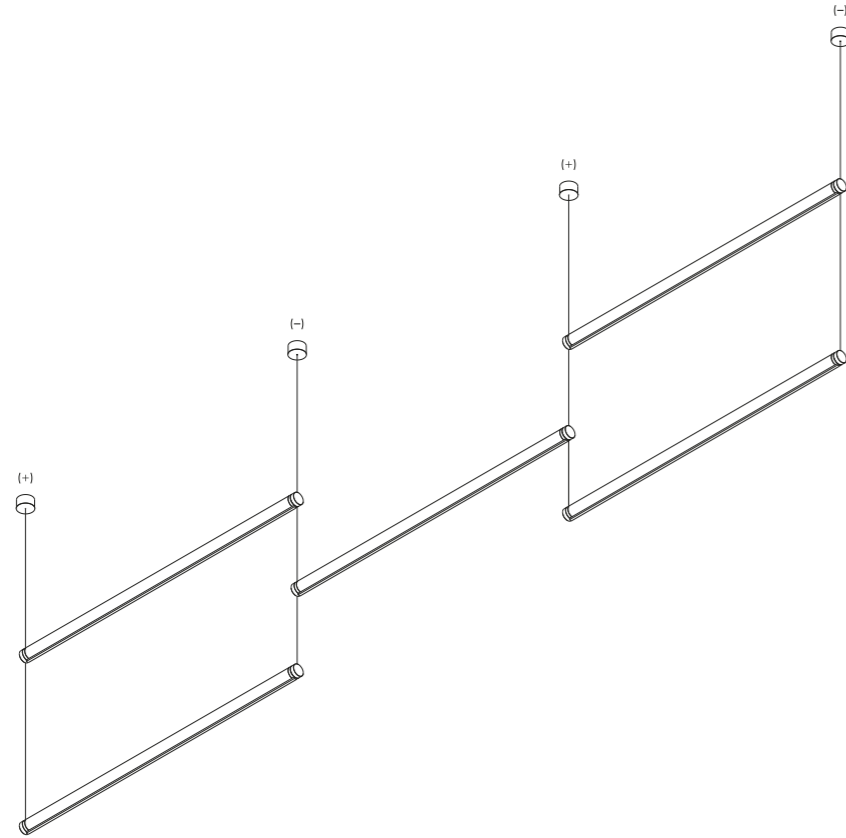

Example of single installation with ceiling fixing kit

Example of multiple installation with ceiling fixing kit

Example of multiple installation | Max 3 modules for cable

So slim and essential...
The fundamental concept of this project is minimalism. A small tube that lights the table with wonder. A real dual project: sign and light.