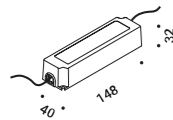

Optional accessories

Drivers

Driver LED		Not included
110-240V	24V/25W/IP67/ON/OFF	1Z1120620