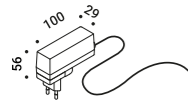

Optional accessories

Drivers