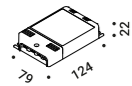

Compulsory accessories

Drivers

Driver LED		Not included
220-240V(100-127V)	500mA/35W(35W)/IP20/DALI	1Z0241140.500