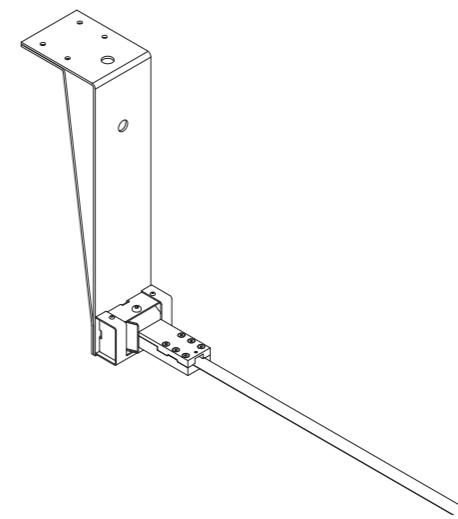

1A0080400.00.00 - Ceiling connection kit