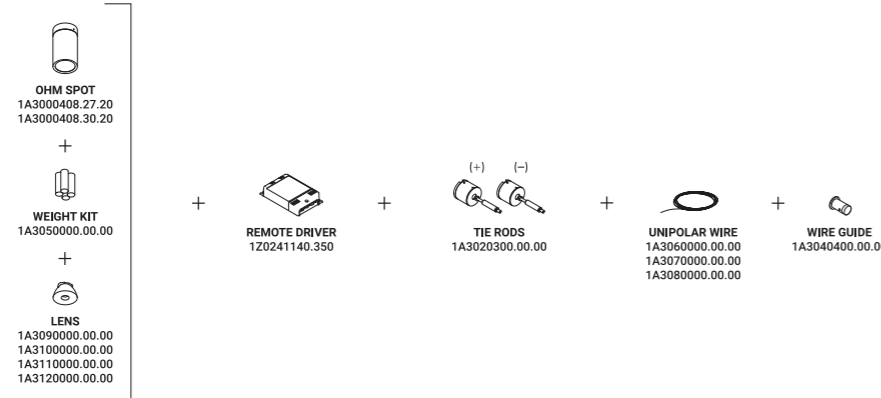

Suspension version

Systems / Direct / Indoor

Material Metal - PA
Finish .04 Matt Black

Note Special single-pole cable running between two walls and ceiling - Max 4 Spot on unipolar wire.

OHM SPOT
3,2W
Max 350mA DC
2700K / 3000K
CRI 95
Driver not included

Matt Black - 2700K
Matt Black - 3000K

1A3000408.27.20
1A3000408.30.20

Compulsory accessories

Installation kits

Tie rods		Not included
Matt White	2 Pieces	1A3020300.00.00
Unipolar wire - 12 m		Not included
	Max 60V DC	1A3060000.00.00
Unipolar wire - 24 m		Not included
	Max 60V DC	1A3070000.00.00
Unipolar wire - 48 m		Not included
	Max 60V DC	1A3080000.00.00