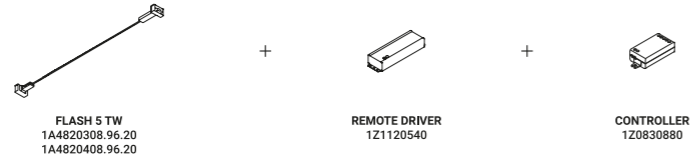

How to order -
FLASH 5 TW