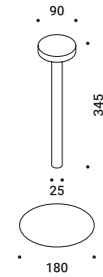

TeTaTeT

Davide Groppi / 2013

Table / Direct / Wireless

Material ABS - Metal - Methacrylate

Finish **.03** Matt White **.04** Matt Black **.18** Matt Gold

Note Magnetic fixing base luminaire - ON/OFF touch - Battery life 12 hours - *Minimum purchase 3 pieces per finish.