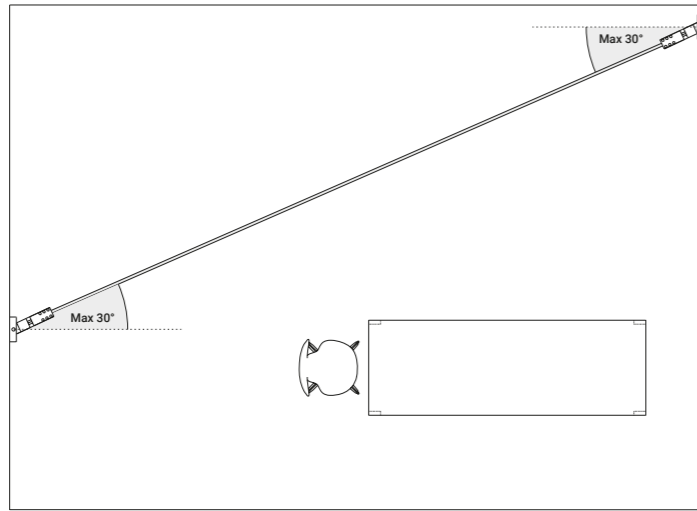

Example of installation