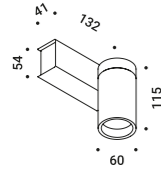

Wall / Direct / Indoor

Material Metal
Finish .03 Matt White .04 Matt Black

Note Adjustable luminaire.

DOT P 51

Max 10W - GU10
220V - 50/60Hz
Bulb not included
ON/OFF
IP20

Matt White - ON/OFF
Matt Black - ON/OFF

1A2490308.00.00
1A2490408.00.00

Optional accessories

Bulbs

LED - GU10 - PAR16			Not included
220-240V - 5,5W - 25° - 3000K - 375lm - CRI 97 - Energy Efficiency G - Dimmable	DOT P 51	1Y0330500	

LED SORAA - GU10 - MR16			Not included
230V - 7,5W - 10° - 2700K - 390lm - CRI 95 - Energy Efficiency G - Dimmable	DOT P 51	1Y1580210	

LED SORAA - GU10 - MR16			Not included
230V - 7,5W - 10° - 3000K - 410lm - CRI 95 - Energy Efficiency G - Dimmable	DOT P 51	1Y1580010	

Optional accessories

Other accessories

Darklight			Not included
MR16	LED SORAA - GU10	1Y1580040	

25° beam filter			Not included
MR16	LED SORAA - GU10	1Y1580020	

36° beam filter			Not included
MR16	LED SORAA - GU10	1Y1580030