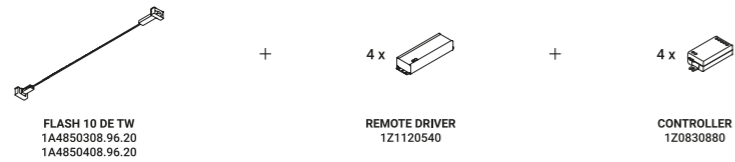

How to order -
FLASH 10 DE TW