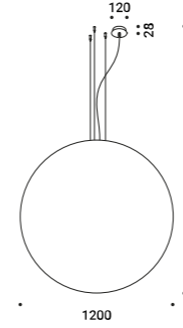

MOON 120
Max 2x25W - E27
220V - 50Hz
Bulb not included
ON/OFF
IP20

Standard - ON/OFF

1A2850008.00.00