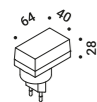

Optional accessories

Drivers