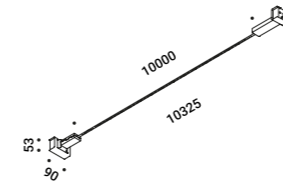

FLASH 10 DE TW
Length 10000 mm - Double output -
Tunable White
200W
24V DC
2700/6500K - 30600lm
CRI >90
Driver not included
IP20

Matt White - 2700/6500K
Matt Black - 2700/6500K

1A4850308.96.20
1A4850408.96.20