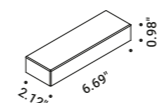

Dimmable controller

		Not included
	DALI - PUSH - 0/1-10V - TRIAC - IP20	1Z0000034