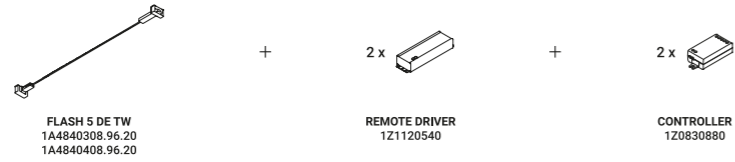

How to order -
FLASH 5 DE TW