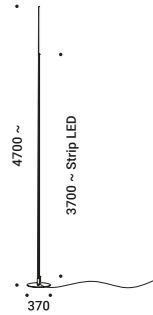

ORIGINE OUTDOOR

Davide Groppi - Giorgio Rava / 2020

Outdoor-Floor / Indirect / Outdoor

Material Glass fiber - Metal
Finish .04 Matt Black

Note Luminaire with black cable (5 m).