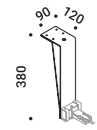

Optional accessories

Installation kits

Ceiling connection kit	Not included
Matt Black	1A0080400.00.00