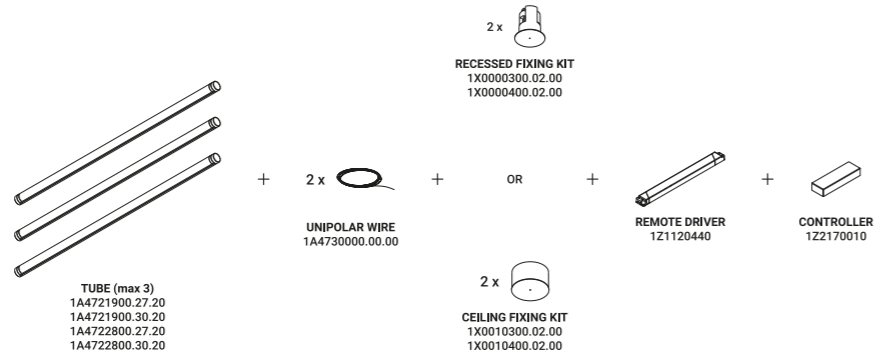

Multiple installation with recessed fixing kit or ceiling fixing kit

Suspension / Direct-Indirect / Indoor

Material Metal - PMMA
Finish .19 Polished Gold .28 Polished Black Chrome

Note Adjustable modular system.

MAGIA - MODULE

19W
24V DC
2700K - 1272lm / 3000K - 1312lm
CRI >90
Driver not included
IP20

Polished Gold - 2700K
Polished Gold - 3000K
Polished Black Chrome - 2700K
Polished Black Chrome - 3000K

1A4721908.27.20
1A4721908.30.20
1A4722808.27.20
1A4722808.30.20

Compulsory accessories

Installation kits

Unipolar wire - 6 m			Not included
	1 Piece - Max 60V DC	Max 3 modules	1A4730000.00.00

Suspension kits

Recessed fixing kit for 12,5 mm plasterboard		Not included
Matt White	For electrical cables - 1 Piece - Plasterboard cut-out Ø 44 mm - Minimum space for mounting 70 mm	1X0000300.02.00
Matt Black	For electrical cables - 1 Piece - Plasterboard cut-out Ø 44 mm - Minimum space for mounting 70 mm	1X0000400.02.00

Ceiling fixing kit		Not included
Matt White	For electrical cables - 1 Piece	1X0010300.02.00
Matt Black	For electrical cables - 1 Piece	1X0010400.02.00