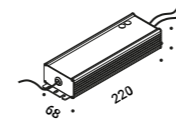

Optional accessories

Drivers

Driver LED			Not included
100-240V	24V/96W/IP67/1-10V	FLASH 6 / FLASH 12 / FLASH 18 / FLASH 6 DE / FLASH 12 DE / FLASH 5 TW / FLASH 10 TW / FLASH 5 DE TW / FLASH 10 DE TW	1Z1120540