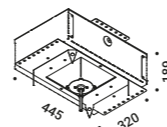

Concrete box Not included			
	Dimensions 189 x 445 mm	NULLA 18	1A2240000.00.00