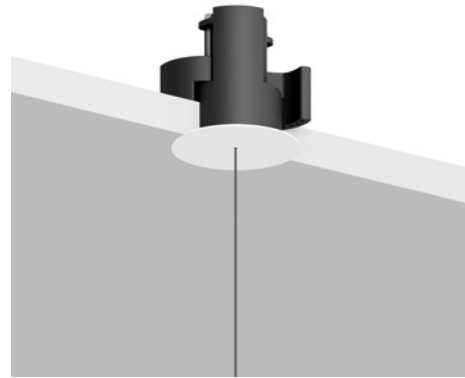

SUSPENSION FIXING KIT

Recessed fixing kit