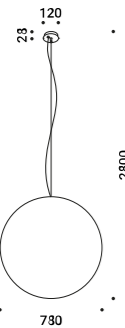

MOON 80
Max 15W - E27
220V - 50Hz
Bulb not included
ON/OFF
IP20

Standard - ON/OFF

1A2840008.00.00