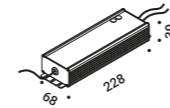

Driver LED	Not included		
100-240V	24V/150W/IP67/1-10V	UTOPIA 6 / UTOPIA 12	1Z1120500