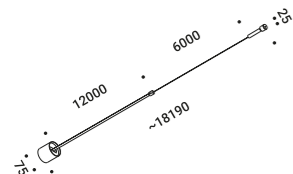

UTOPIA 12

Length 12000 mm
125W
24V DC
2700K - 10133lm / 3000K - 10538lm
CRI >90
Driver not included
IP20

Standard - 2700K
Standard - 3000K

1A4600008.27.20
1A4600008.30.20