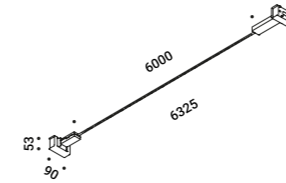

How to order -
FLASH 12 DE

FLASH 6 DE

Length 6000 mm
Dual emission and double switch
90W
24V DC
2700K - Up 5586lm - Down 5586lm /
3000K - Up 6708lm - Down 6708lm
CRI >90
Driver not included

Matt White - 2700K
Matt White - 3000K
Matt Black - 2700K
Matt Black - 3000K

1A1290308.27.20
1A1290308.30.20
1A1290408.27.20
1A1290408.30.20