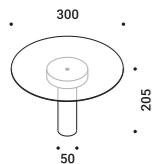

VIS À VIS

Michele Groppi / 2023

Table / Direct / Wireless

Material Metal - Methacrylate
Finish .00 Standard

Note Magnetic fixing head luminaire - Transparent stem - Removable transparent disc with reflective effect - Battery life 9 hours - Indoor only - Dry environment.