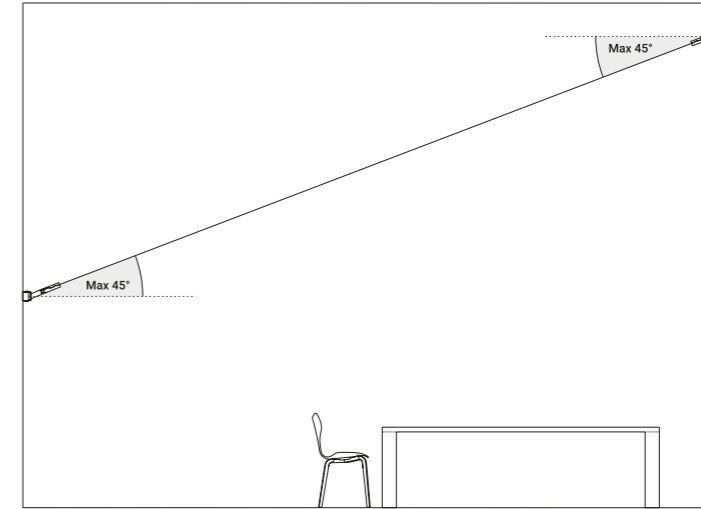

1A0120400.00.00 - Kit wall connection vertical sloped 45°