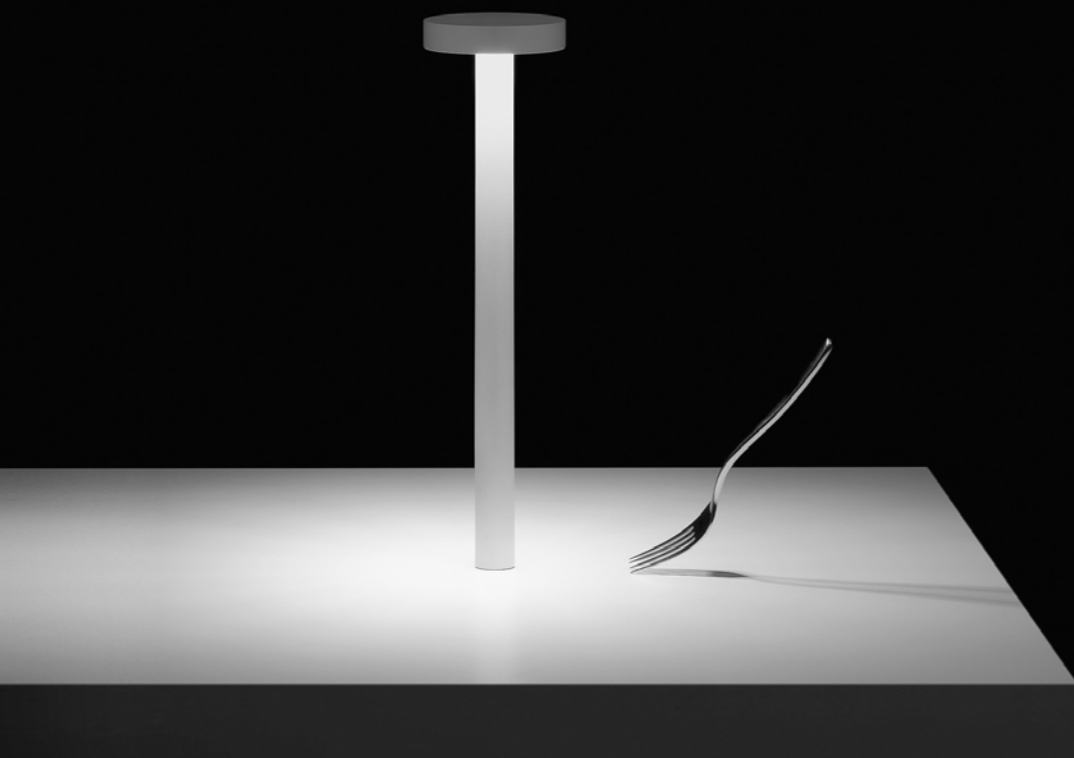

A timeless icon with an eye on the future.
Portable and rechargeable, the greatest expression of freedom.
With TeTaTeT, every table becomes a meeting place, a complete dining experience.
Its light caresses those it illuminates with pure emotion.
Equipped with Touch technology and a magnetic fixing base.
Mention of Honour XXIV Compasso d'Oro ADI Award, 2016