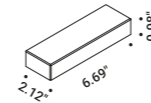

Dimmable controller			Not included
	DALI - PUSH - 0/1-10V - TRIAC - IP20	FLASH 6 / FLASH 12 / FLASH 18 / FLASH 6 DE / FLASH 12 DE	1Z0000034