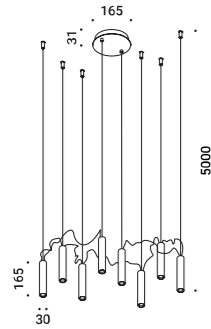

SIMBIOSI

Davide Groppi / 2015

Suspension / Direct / Indoor

Material Metal
Finish .03 Matt White .26 Total Black

Note White finish luminaire with white ceiling rose and red wires - Black finish luminaire with black ceiling rose and anthracite gray wires - 304 Stainless steel suspension cables.