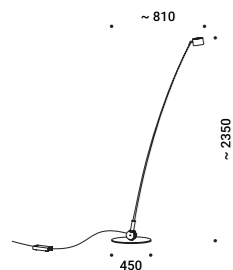

SAMPEI 260
Height 2350 mm
21W
220V - 50/60Hz
2700K - 1808lm / 3000K - 1890lm
CRI >90
Driver integrated
Dimmer on board

Matt White - 2700K - Dimmer on board	1A3740308.27.06
Matt White - 3000K - Dimmer on board	1A3740308.30.06
Matt Black - 2700K - Dimmer on board	1A3740408.27.06
Matt Black - 3000K - Dimmer on board	1A3740408.30.06