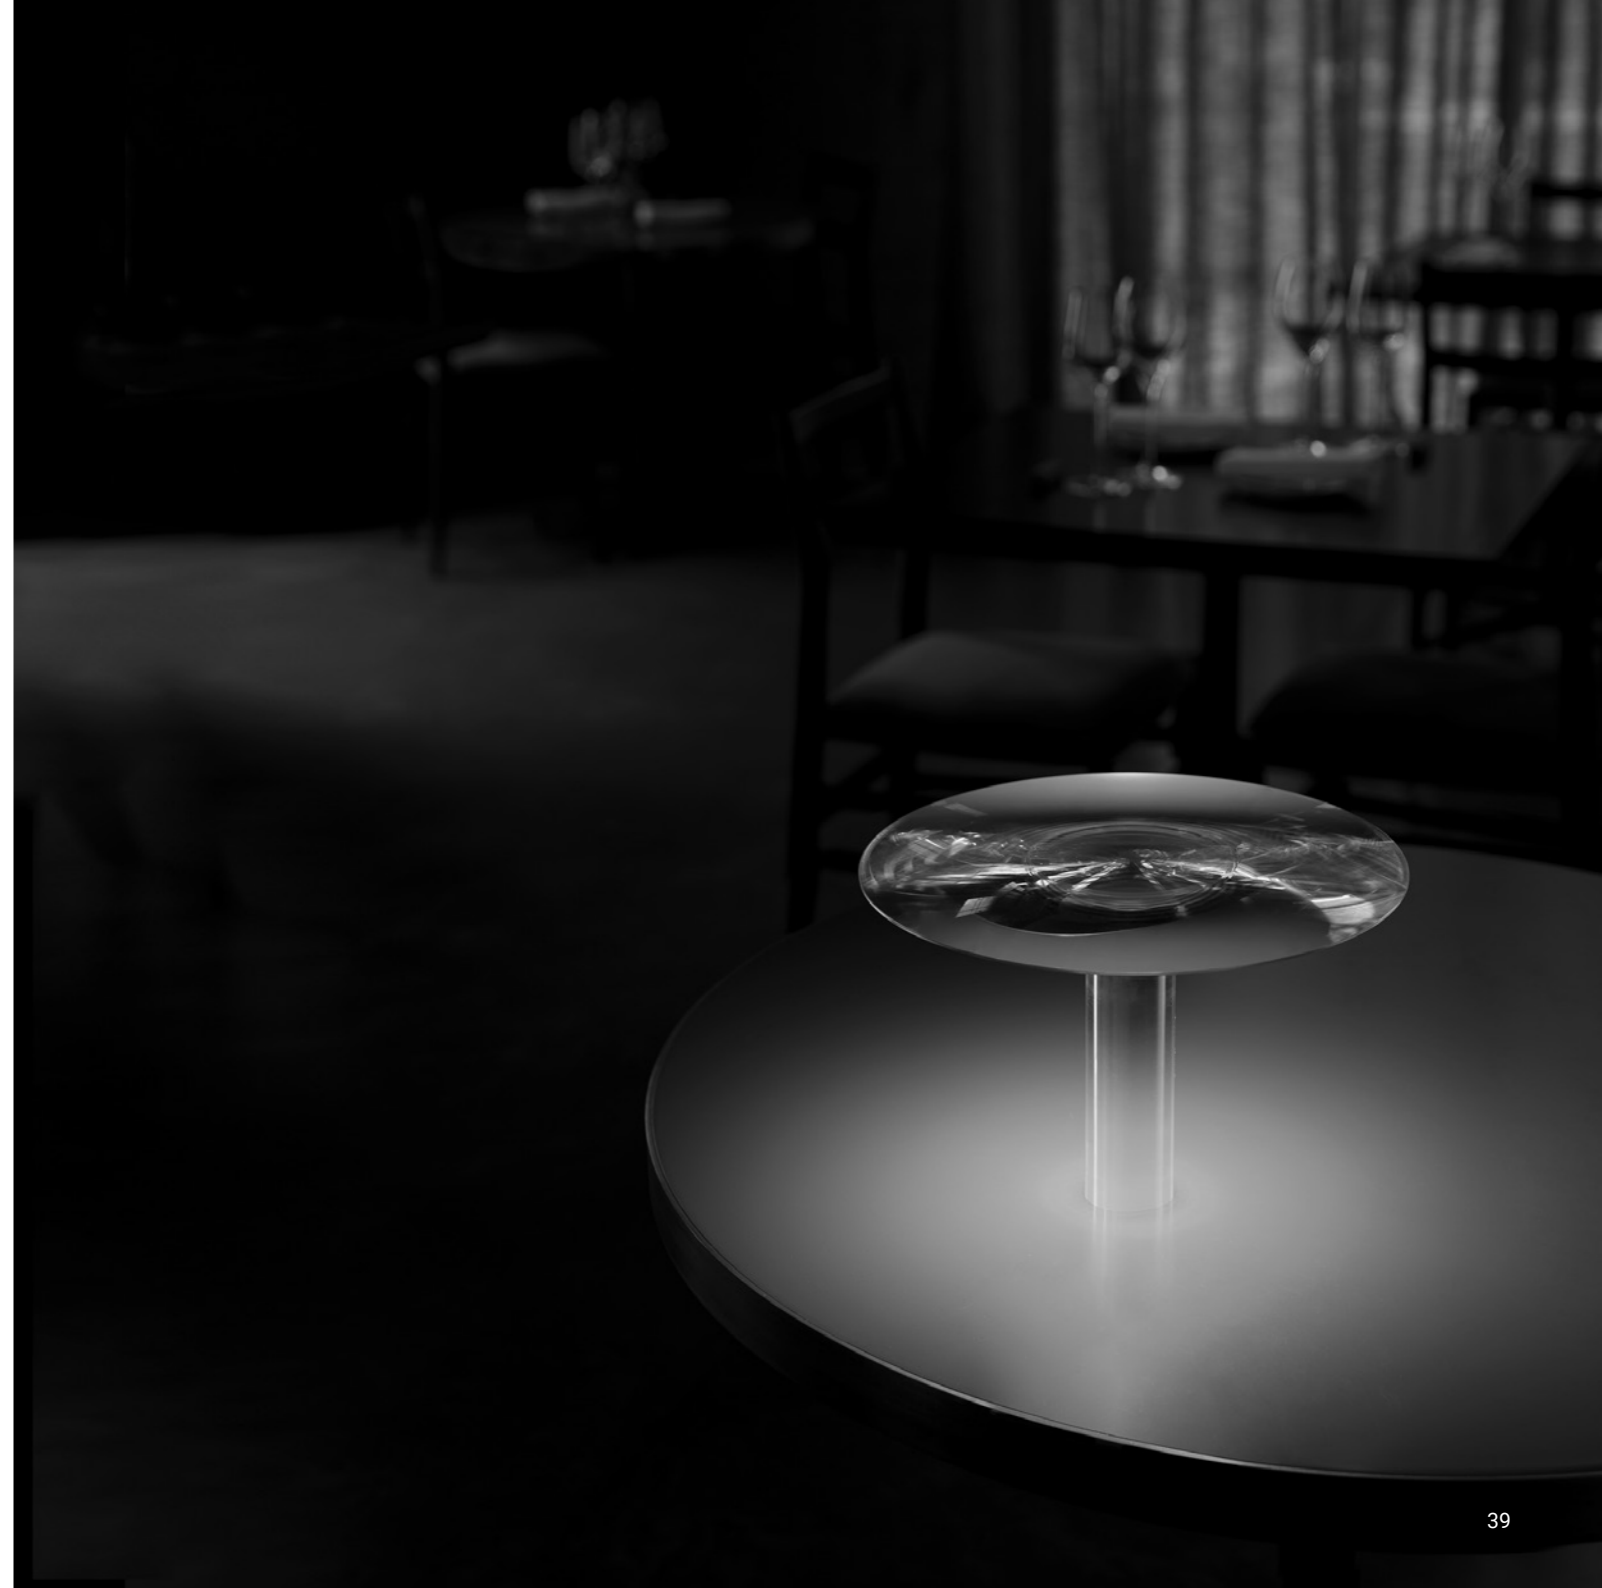

VIS À VIS

Michele Groppi / 2023

Table / Direct / Wireless

Material Metal - Methacrylate
Finish .00 Standard

Note Magnetic fixing head luminaire - Transparent stem - Removable transparent disc with reflective effect - Battery life 9 hours - Indoor only - Dry environment.

VIS À VIS

2W
2700K - 110lm / 3000K - 113lm
CRI >90
ON/OFF
Driver with plug not included -
USB cable included

◆ IP20

Standard - 2700K - ON/OFF
Standard - 3000K - ON/OFF

1A4530008.27.00
1A4530008.30.00

Optional accessories

Drivers

Driver		Not included
Matt Black	Input 110-240V - 50/60Hz - Output 5V DC - 2A - 10W - IP20	1Z0000088

USB to USB-C cable		Included
Matt Black	Lenght 1 m	1Z0000132