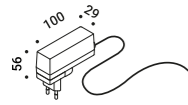

Optional accessories

Drivers