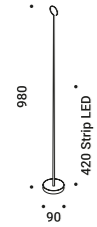

Material ABS - Carbon Fiber - Metal
Finish .04 Matt Black

Note Black cable luminaire - ON/OFF and touch dimmable.

ANIMA

4W
 5V DC
 2700K - 575lm / 3000K - 589lm
 CRI >80
 Driver not included
 Driver with plug
 Dimmer on board
 USB cable included
 IP20