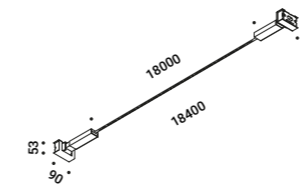

FLASH 18
Length 18000 mm
135W
24V DC
2700K - 16758lm / 3000K - 20124lm
CRI >90
Driver not included
◆ IP20

Matt White - 2700K
Matt White - 3000K
Matt Black - 2700K
Matt Black - 3000K

1A2900308.27.20
1A2900308.30.20
1A2900408.27.20
1A2900408.30.20