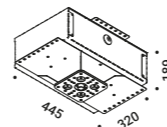

Compulsory accessories

Installation kits

Plasterboard flange 12,5 mm Not included			
Matt Black	Cut-out Ø 21 mm - Minimum space for mounting 100 mm - IP65	NULLA	1A2200400.00.00

Plasterboard flange 12,5 mm Not included			
Matt Black	Cut-out Ø 22 mm - Minimum space for mounting 190 mm	NULLA 18	1A2210400.00.00

Plasterboard flange 12,5 mm Not included			
Matt Black	Cut-out Ø 35 mm - Minimum space for mounting 190 mm	NULLA 25	1A2170400.00.00

Plasterboard flange 12,5 mm Not included			
Matt Black	Cut-out Ø 35 mm - Minimum space for mounting 190 mm	NULLA 25	1A3980400.00.00

Plasterboard flange (bottom) 12,5 mm Not included			
Matt Black		NULLA 25	1A4960400.00.00

Optional accessories

Installation kits

Trapdoor for plasterboard 12,5 mm Not included			
Standard	Cut-out 400 x 400 mm	NULLA	1A3790000.00.00

Trapdoor for plasterboard 12,5 mm Not included			
Standard	Cut-out 200 x 200 mm	NULLA	1A3780000.00.00

Masonry Box Not included			
	Dimensions 189 x 445 mm	NULLA 18	1A2390000.00.00