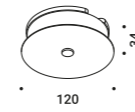

Kit ceiling rose and decentralizer			Not included
Matt White	White cable 3 m included	MISS 1	1A0770300.00.00
Matt Black	Black cable 3 m included	MISS 1	1A0770400.00.00