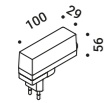

Optional accessories

Drivers