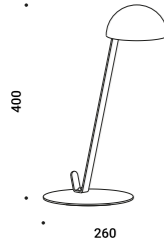

POST PRANDIUM

Davide Groppi / 2023

Table / Direct / Wireless

Material Metal - Methacrylate
Finish .01 Polished Chrome

Note Matt black base luminaire - Gold finish details - Battery life 9 hours.

POST PRANDIUM

2W
3000K - 171lm
CRI >90
ON/OFF
Driver not included -
USB cable included
IP20

Polished Chrome - 3000K - ON/OFF

1A4550108.30.00

Optional accessories

Drivers

Driver		Not included
Matt Black	Input 110-240V - 50/60Hz - Output 5V DC - 2A - 10W - IP20	1Z0000088

USB to USB-C cable		Included
Matt Black	Lenght 1 m	1Z0000132