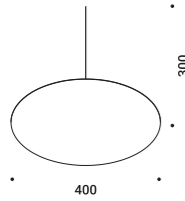

Ceiling / Indirect / Indoor

Material Metal - Methacrylate
Finish .27 Gravity Black

Note Luminaire with black cable (1 m).

ASINTOTO

18W
Max 500mA DC
2700K - 1435lm / 3000K - 1478lm
CRI >80
Driver not included
IP20

Gravity Black - 2700K
Gravity Black - 3000K

1A4072708.27.00
1A4072708.30.20

Compulsory accessories

Drivers

Driver LED		Not included
220-240V(100-127V)	500mA/35W(35W)/IP20/DALI	1Z0241140.500