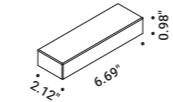

Dimmable controller	Not included		
	DALI - PUSH - 0/1-10V - TRIAC - IP20	INFINITO 6 / INFINITO 12 / INFINITO 18	1Z0000034