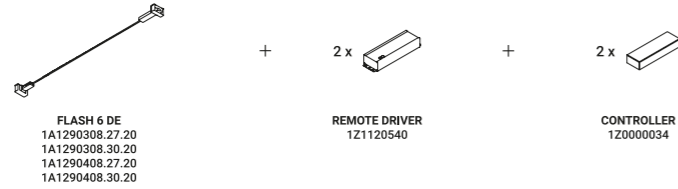

How to order -
FLASH 6 DE