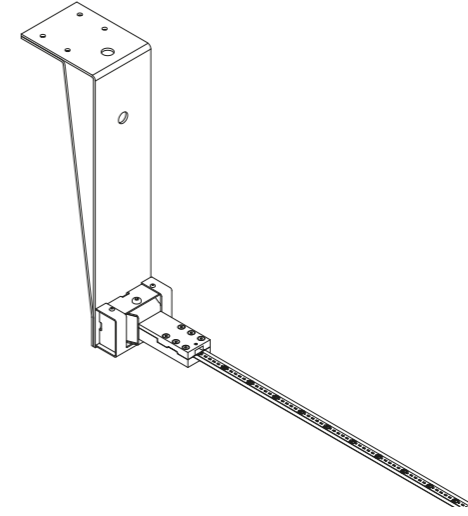

1A0080400.00.00 - Ceiling connection kit