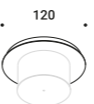

Wall back plate

		Not included
Matt White	For mounting on brick masonry walls	1X0050300.01.00