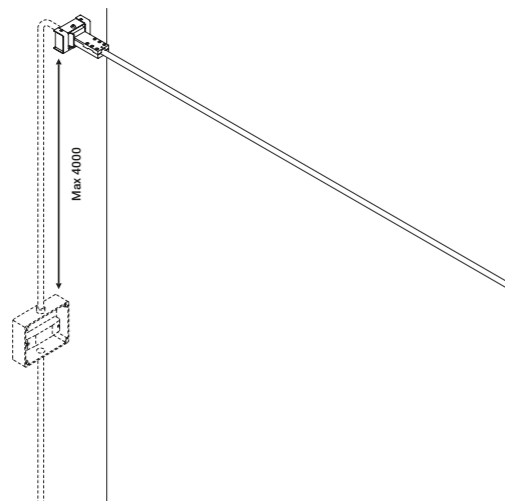

Remote power supply kit