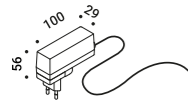

Optional accessories

Drivers

Driver		Not included
Matt Black	Input 110-240V - 50/60Hz - Output 24V DC - 18W - IP20	1Z0431020