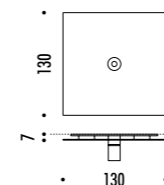

CEILING ROSE

1A2990300.27.00	BIANCO OPACO / MATT WHITE - 2700K - ON/OFF	MAX 350 mA DC - 4 W LED 2700K - 264 lm - CRI > 90 / 3000K - 284 lm - CRI > 90
1A2990300.30.00	BIANCO OPACO / MATT WHITE - 3000K - ON/OFF	ROSONE BIANCO - CAVO BIANCO INSTALLAZIONE SU CARTONGESSO CON ROSONE PIANO E FISSAGGIO MAGNETICO KIT INSTALLAZIONE OBBLIGATORIO INCLUSO DIMENSIONI TAGLIO CARTONGESSO 85 x 97 mm - SPAZIO MINIMO PER INCASSO 120 mm DRIVER INDIPENDENTE INCLUSO INPUT 100-240 V - 50/60 Hz WHITE CEILING ROSE - WHITE CABLE INSTALLATION ON PLASTERBOARD WITH FLAT ROSE AND MAGNETIC FIXING COMPULSORY INSTALLATION KIT INCLUDED PLASTERBOARD CUT-OUT 85 x 97 mm - MINIMUM SPACE FOR MOUNTING 120 mm INCLUDES INDEPENDENT DRIVER INPUT 100-240 V - 50/60 Hz
1A2990800.27.00	OTTONE SPAZZOLATO / BRUSHED BRASS - 2700K - ON/OFF	MAX 350 mA DC - 4 W LED 2700K - 264 lm - CRI > 90 / 3000K - 284 lm - CRI > 90
1A2990800.30.00	OTTONE SPAZZOLATO / BRUSHED BRASS - 3000K - ON/OFF	ROSONE NERO - CAVO NERO INSTALLAZIONE SU CARTONGESSO CON ROSONE PIANO E FISSAGGIO MAGNETICO KIT INSTALLAZIONE OBBLIGATORIO INCLUSO DIMENSIONI TAGLIO CARTONGESSO 85 x 97 mm - SPAZIO MINIMO PER INCASSO 120 mm DRIVER INDIPENDENTE INCLUSO INPUT 100-240 V - 50/60 Hz BLACK CEILING ROSE - BLACK CABLE INSTALLATION ON PLASTERBOARD WITH FLAT ROSE AND MAGNETIC FIXING COMPULSORY INSTALLATION KIT INCLUDED PLASTERBOARD CUT-OUT 85 x 97 mm - MINIMUM SPACE FOR MOUNTING 120 mm INCLUDES INDEPENDENT DRIVER INPUT 100-240 V - 50/60 Hz