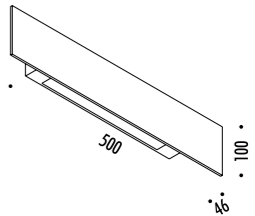

CE IP20

1A3360000.27.02	STANDARD - 2700K - TRIAC	220-240 V - 50/60 Hz - 23 W LED 2700K - 1293 lm - CRI>90 / 3000K - 1352 lm - CRI>90 PIANO A SPECCHIO (FRONTE) MIRROR TOP (FRONT)
1A3360000.30.02	STANDARD - 3000K - TRIAC