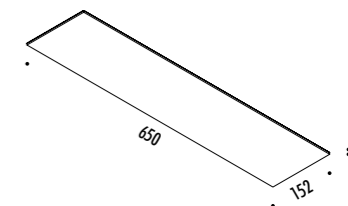

1A0850400.27.40	STANDARD - 2700K	48 V DC - 23 W LED
1A0850400.30.40	STANDARD - 3000K	2700K - 2158 lm - CRI > 90 / 3000K - 2320 lm - CRI > 90
		PIANO A SPECCHIO (DOWN) CON RETRO NERO (UP)
		KIT INSTALLAZIONE OBBLIGATORIO NON INCLUSO
		MIRROR TOP (DOWN) WITH BLACK BACK SIDE (UP)
		COMPULSORY INSTALLATION KIT NOT INCLUDED

KIT INSTALLAZIONE OBBLIGATORI / COMPULSORY INSTALLATION KITS

1Z1120550	STANDARD	DRIVER INPUT 110-240 V - 50/60 Hz - OUTPUT 48 V DC - 65 W - IP20 1-10 V DIMMABLE
1Z0830820	STANDARD	DRIVER INPUT 220-240 V - 50/60 Hz - OUTPUT 48 V DC - 60 W - IP20 DALI DIMMABLE