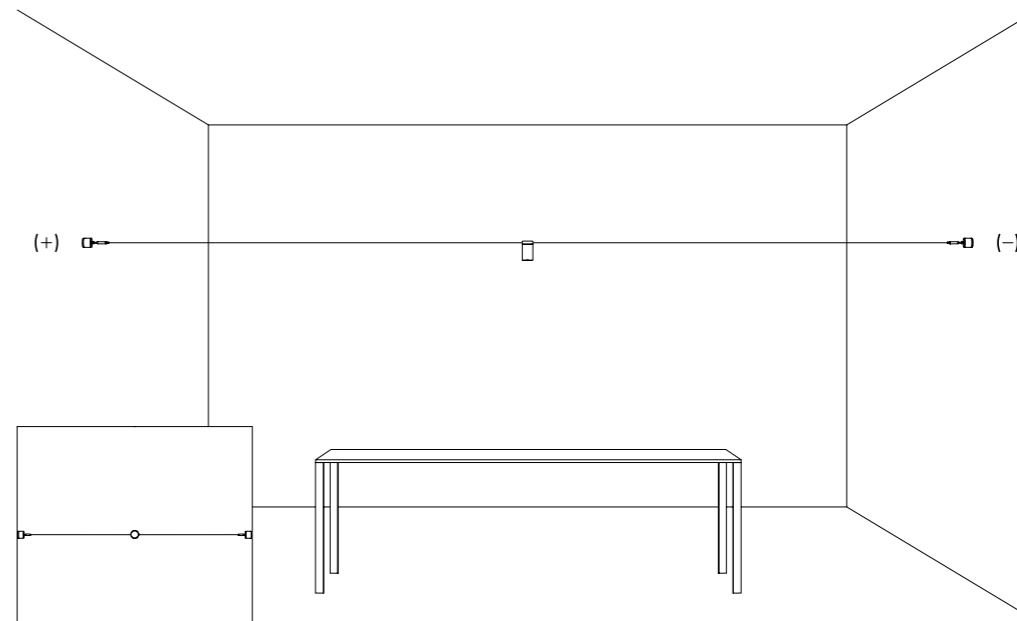

LUNGHEZZA TOTALE MAX 50 METRI / TOTAL LENGTH MAX 50 METER