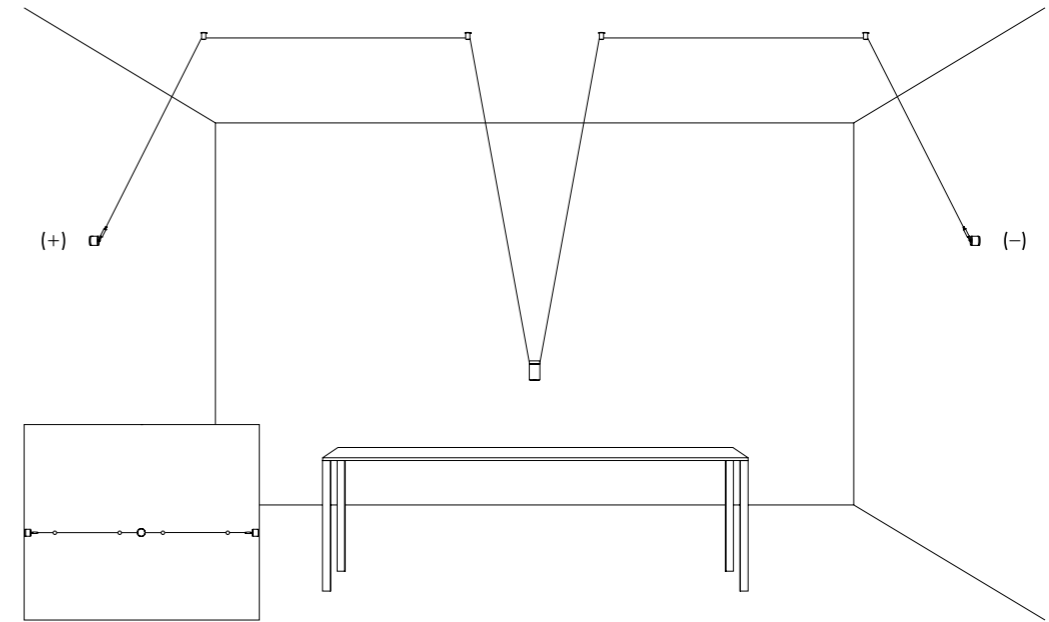

LUNGHEZZA TOTALE MAX 50 METRI / TOTAL LENGTH MAX 50 METER