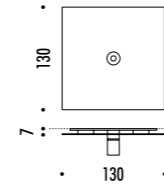

CEILING ROSE

1A2970300.27.00	BIANCO OPACO / MATT WHITE - 2700K - ON/OFF	MAX 350 mA DC - 4 W LED 2700K - 290 lm - CRI > 90 / 3000K - 310 lm - CRI > 90
1A2970300.30.00	BIANCO OPACO / MATT WHITE - 3000K - ON/OFF	ROSONE BIANCO - CAVO BIANCO
1A2970400.27.00	NERO OPACO / MATT BLACK - 2700K - ON/OFF	INSTALLAZIONE SU CARTONGESSO CON ROSONE PIANO E FISSAGGIO MAGNETICO KIT INSTALLAZIONE OBBLIGATORIO INCLUSO
1A2970400.30.00	NERO OPACO / MATT BLACK - 3000K - ON/OFF	DIMENSIONI TAGLIO CARTONGESSO 85 x 97 mm - SPAZIO MINIMO PER INCASSO 120 mm DRIVER INDIPENDENTE INCLUSO INPUT 100-240 V - 50/60 Hz
		WHITE CEILING ROSE - WHITE CABLE
		INSTALLATION ON PLASTERBOARD WITH FLAT ROSE AND MAGNETIC FIXING COMPULSORY INSTALLATION KIT INCLUDED
		PLASTERBOARD CUT-OUT 85 x 97 mm - MINIMUM SPACE FOR MOUNTING 120 mm INCLUDES INDEPENDENT DRIVER INPUT 100-240 V - 50/60 Hz
1A2970800.27.00	OTTONE SPAZZOLATO / BRUSHED BRASS - 2700K - ON/OFF	MAX 350 mA DC - 4 W LED 2700K - 290 lm - CRI > 90 / 3000K - 310 lm - CRI > 90
1A2970800.30.00	OTTONE SPAZZOLATO / BRUSHED BRASS - 3000K - ON/OFF	ROSONE NERO - CAVO NERO
1A2972600.27.00	NERO OPACO TOTALE / MATT TOTAL BLACK - 2700K - ON/OFF	INSTALLAZIONE SU CARTONGESSO CON ROSONE PIANO E FISSAGGIO MAGNETICO KIT INSTALLAZIONE OBBLIGATORIO INCLUSO
1A2972600.30.00	NERO OPACO TOTALE / MATT TOTAL BLACK - 3000K - ON/OFF	DIMENSIONI TAGLIO CARTONGESSO 85 x 97 mm - SPAZIO MINIMO PER INCASSO 120 mm DRIVER INDIPENDENTE INCLUSO INPUT 100-240 V - 50/60 Hz
		BLACK CEILING ROSE - BLACK CABLE
		INSTALLATION ON PLASTERBOARD WITH FLAT ROSE AND MAGNETIC FIXING COMPULSORY INSTALLATION KIT INCLUDED
		PLASTERBOARD CUT-OUT 85 x 97 mm - MINIMUM SPACE FOR MOUNTING 120 mm INCLUDES INDEPENDENT DRIVER INPUT 100-240 V - 50/60 Hz