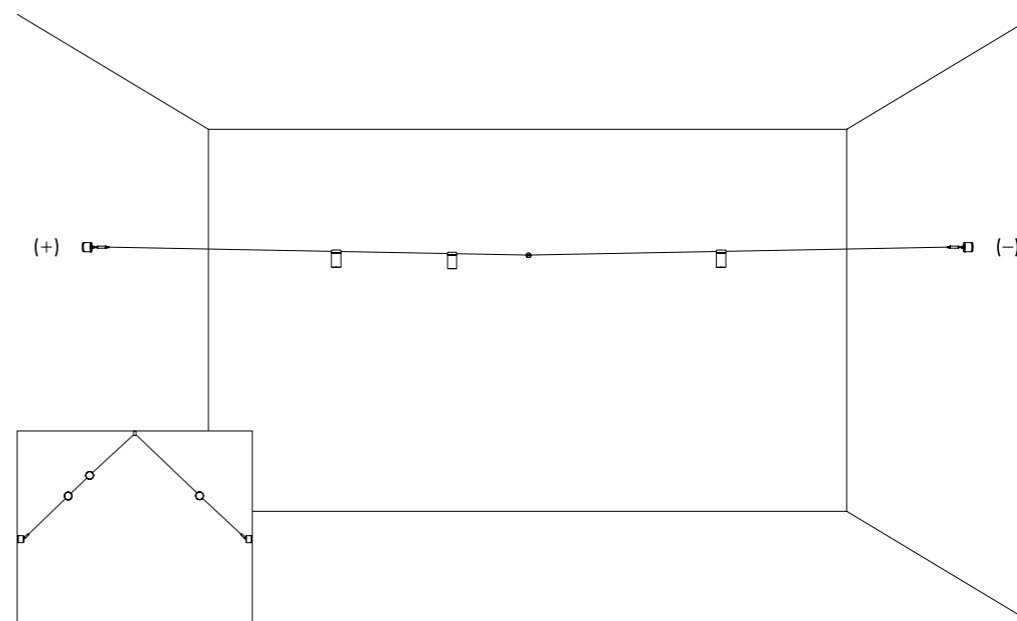

LUNGHEZZA TOTALE MAX 50 METRI / TOTAL LENGTH MAX 50 METER