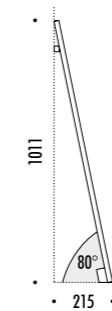

CE IP20

DRIVER

1A2730009.99.06	STANDARD - RGB	220-240 V - 50/60 Hz - 66 W LED - RGB WIRELESS CONTROL
		PANNELLO BIANCO - CAVO TRASPARENTE
		ALIMENTAZIONE CON SPINA - DIMMER
		WHITE PANEL - TRANSPARENT CABLE
		POWER SUPPLY WITH PLUG - DIMMER