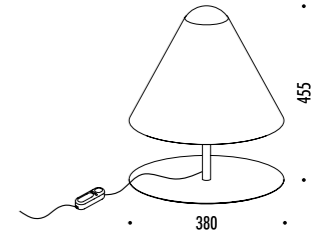

CE IP20 0.5 m

1A2700309.00.06	BIANCO OPACO / MATT WHITE	100-240 V - 50/60 Hz - MAX 10 W LED - E27 GLOBOLUX
		CAVO BIANCO - DIMMER
		LAMPADINA NON INCLUSA - VEDI PAG. 361
		WHITE CABLE - DIMMER
		BULB NOT INCLUDED - SEE PAGE 361