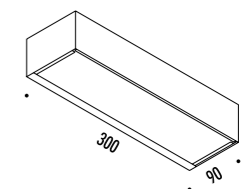

CE IP20

1A3300300.27.02	BIANCO OPACO / MATT WHITE - 2700K - TRIAC	220-240 V - 50/60 Hz - 23 W LED 2700K - 1293 lm - CRI > 90 / 3000K - 1352 lm - CRI > 90
1A3300300.30.02	BIANCO OPACO / MATT WHITE - 3000K - TRIAC	
1A3300400.27.02	NERO OPACO / MATT BLACK - 2700K - TRIAC	
1A3300400.30.02	NERO OPACO / MATT BLACK - 3000K - TRIAC