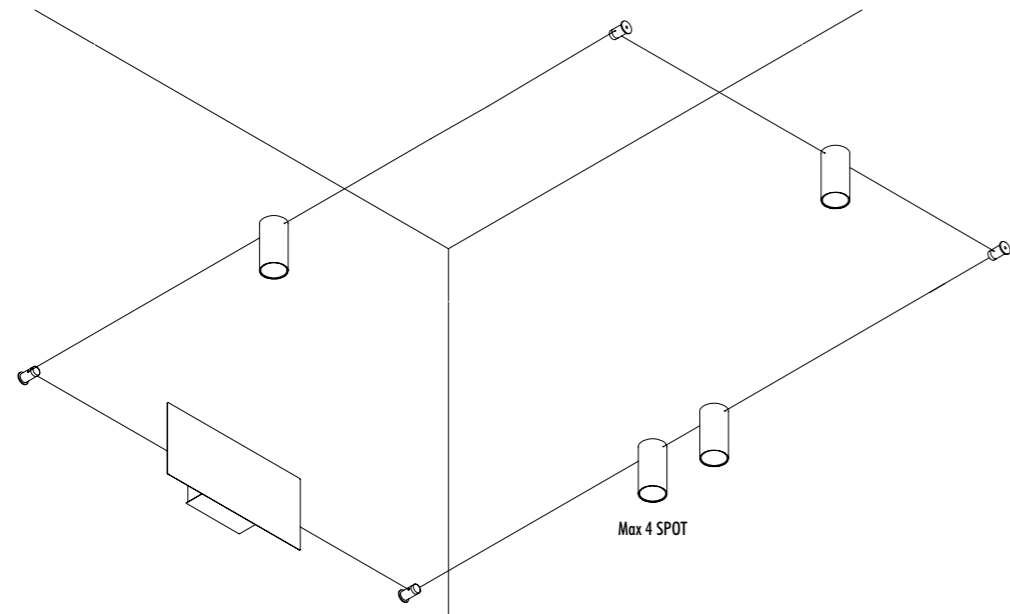

LUNGHEZZA TOTALE MAX 50 METRI / TOTAL LENGTH MAX 50 METER