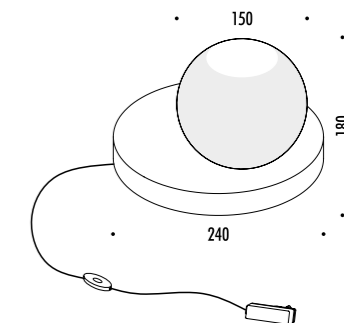

TAVOLO / TABLE

CE  IP20

1A2600000.30.06	STANDARD - 3000K	24 V DC - 6,5 W LED - 450 lm - CRI > 90 SFERA IN VETRO SATINATO - BASE IN LEGNO ROVERE - CAVO NERO DRIVER INDIPENDENTE INCLUSO INPUT 110-240 V - 50/60 Hz - DIMMER FROSTED GLASS SPHERE - OAK WOOD BASE - BLACK CABLE INCLUDES INDIPENDENT DRIVER INPUT 110-240 V - 50/60 Hz - DIMMER