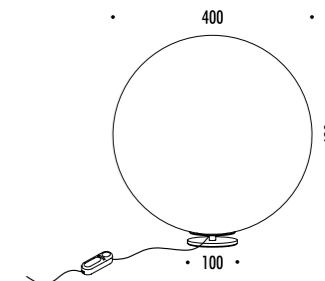

CE □ IP20

1A2690009.00.06	STANDARD	100-240 V - 50/60 Hz - MAX 15 W LED - E27 PARALUME CON TEXTURE IN CARTA GIAPPONESE - BASE VERNICIATA DORATA CAVO BIANCO - DIMMER LAMPADINA NON INCLUSA - VEDI PAG. 361 SHADE WITH JAPANESE PAPER TEXTURE - GOLD FINISH BASE WHITE CABLE - DIMMER BULB NOT INCLUDED - SEE PAGE 361