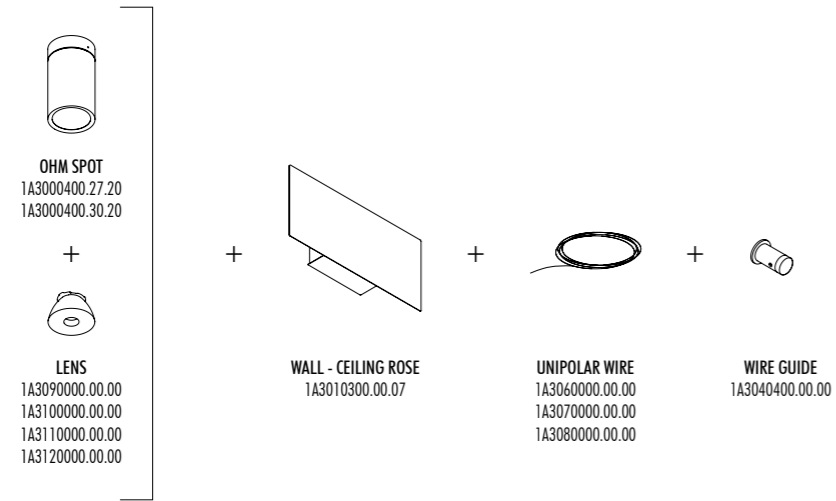

LUNGHEZZA TOTALE MAX 50 METRI / TOTAL LENGTH MAX 50 METER