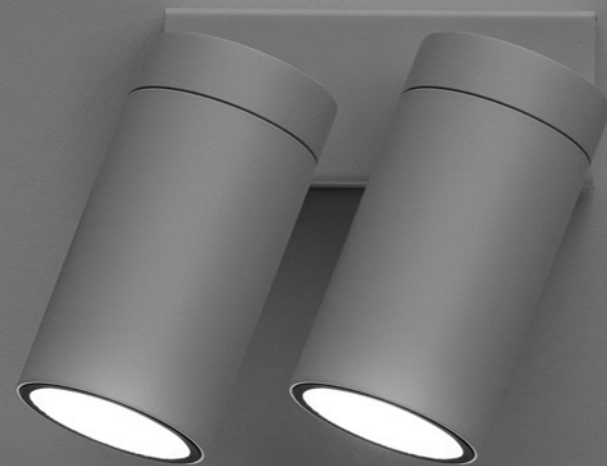

1A3810300.00.00	BIANCO OPACO / MATT WHITE - ON/OFF	100-240 V - 50/60 Hz - MAX 2 x 10 W LED - GU10 ORIENTABILE LAMPADINE NON INCLUSE - VEDI PAG. 361-363 ACCESSORI OPZIONALI LAMPADINA - VEDI PAG. 363 ADJUSTABLE BULBS NOT INCLUDED - SEE PAGE 361-363 OPTIONAL BULB ACCESSORIES - SEE PAGE 363
1A3810400.00.00	NERO OPACO / MATT BLACK - ON/OFF