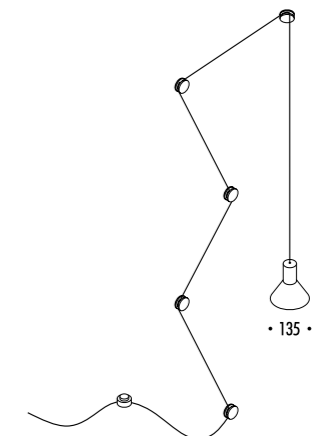

CE IP20

CLAMP

CEILING ROSE

1A0160309.00.00	BIANCO OPACO / MATT WHITE - ON/OFF	100-240 V - 50/60 Hz - MAX 15 W LED - E27 CAVO BIANCO 10 m - ALIMENTAZIONE CON SPINA 5 BLOCCACAVO INCLUSI - LAMPADINA NON INCLUSA - VEDI PAG. 361 WHITE CABLE 10 m - POWER SUPPLY WITH PLUG 5 CLAMPS INCLUDED - BULB NOT INCLUDED - SEE PAGE 361
1A0160409.00.00	NERO OPACO / MATT BLACK - ON/OFF	100-240 V - 50/60 Hz - MAX 15 W LED - E27 CAVO NERO 10 m - ALIMENTAZIONE CON SPINA 5 BLOCCACAVO INCLUSI - LAMPADINA NON INCLUSA - VEDI PAG. 361 BLACK CABLE 10 m - POWER SUPPLY WITH PLUG 5 CLAMPS INCLUDED - BULB NOT INCLUDED - SEE PAGE 361