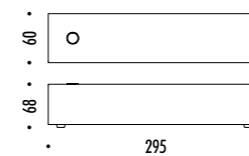

CE IP20

DRIVER

1A2730009.99.06	STANDARD - RGB	220-240 V - 50/60 Hz - 66 W LED - RGB WIRELESS CONTROL
		PANNELLO BIANCO - CAVO TRASPARENTE
		ALIMENTAZIONE CON SPINA - DIMMER
		WHITE PANEL - TRANSPARENT CABLE
		POWER SUPPLY WITH PLUG - DIMMER