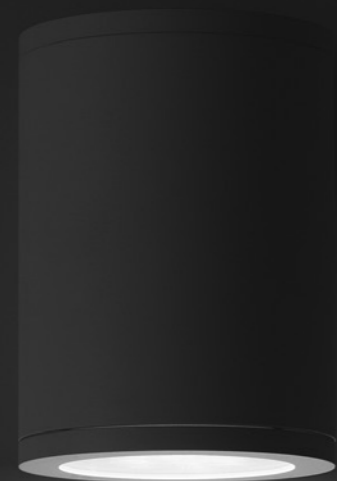

1A3660300.00.00	BIANCO OPACO / MATT WHITE - ON/OFF	100-240 V - 50/60 Hz - MAX 12 W LED - E27 ORIENTABILE CONNETTORE DRIVER IP68 INCLUSO LAMPADINA NON INCLUSA - VEDI PAG. 361 ADJUSTABLE DRIVER CONNECTOR IP68 INCLUDED BULB NOT INCLUDED - SEE PAGE 361

ACCESSORI OPZIONALI / OPTIONAL ACCESSORIES

1A1660000.00.00	STANDARD	CONNETTORE DRIVER IP68 - 1 PEZZO DRIVER CONNECTOR IP68 - 1 PIECE