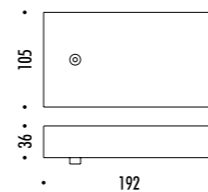

CEILING ROSE

1A3260300.27.04	BIANCO OPACO / MATT WHITE - 2700K - PUSH	110-240 V - 50/60 Hz - 15,5 W LED 2700K - 592 lm - CRI > 90 / 3000K - 619 lm - CRI > 90 ROSONE BIANCO - CAVO COASSIALE TRASPARENTE - CAVI DI SOSPENSIONE IN ACCIAIO INOX 304 ACCESSORI OPZIONALI KIT SOSPENSIONE - VEDI PAG. 123 WHITE CEILING ROSE - TRANSPARENT COAXIAL CABLE - 304 STAINLESS STEEL SUSPENSION CABLES OPTIONAL ACCESSORIES SUSPENSION KIT - SEE PAGE 123
1A3260300.30.04	BIANCO OPACO / MATT WHITE - 3000K - PUSH	
1A3260800.27.04	OTTONE SPAZZOLATO / BRUSHED BRASS - 2700K - PUSH	
1A3260800.30.04	OTTONE SPAZZOLATO / BRUSHED BRASS - 3000K - PUSH