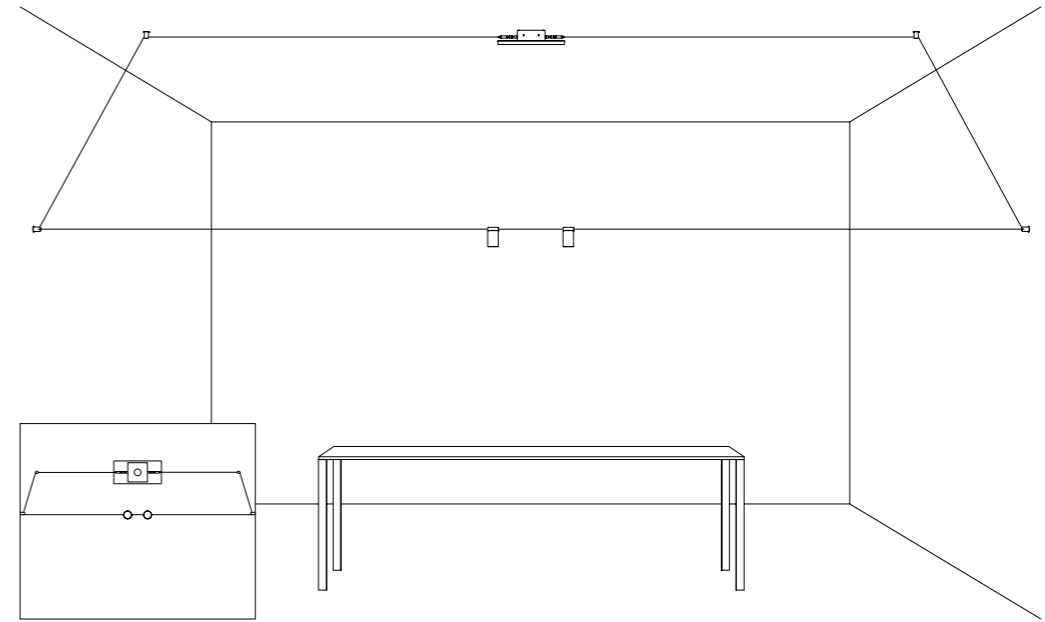

LUNGHEZZA TOTALE MAX 50 METRI / TOTAL LENGTH MAX 50 METER