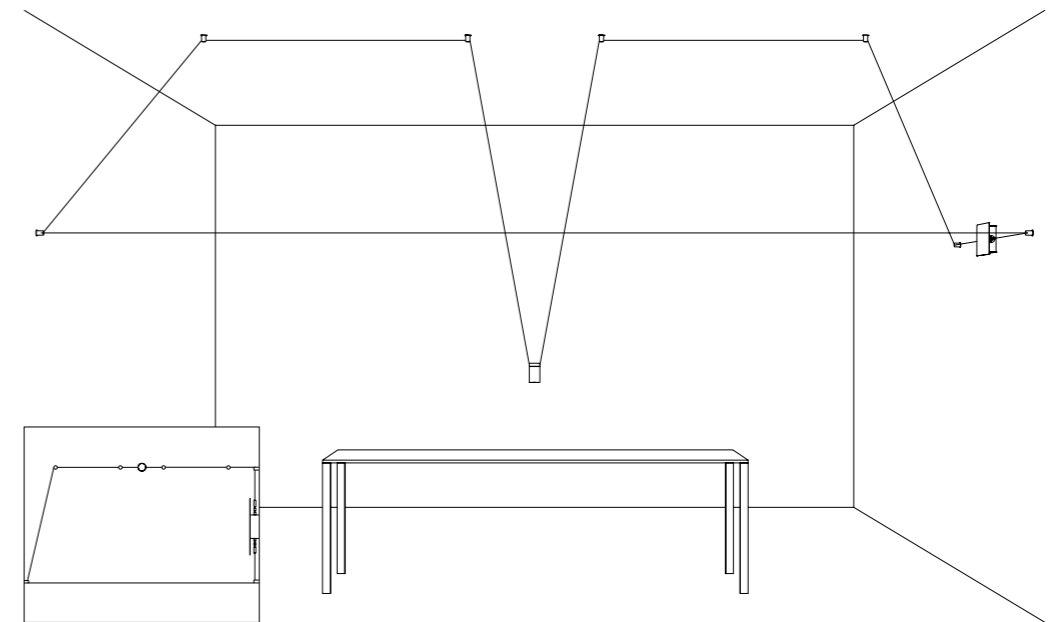

LUNGHEZZA TOTALE MAX 50 METRI / TOTAL LENGTH MAX 50 METER