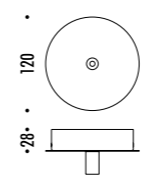

ENDLESS SYSTEM VERSION AVAILABLE SEE PAGE 275

CE IP20

CEILING ROSE

1A2980300.27.00	BIANCO OPACO / MATT WHITE - 2700K - ON/OFF	100-240 V - 50/60 Hz - 5,6 W LED 2700K - 264 lm - CRI > 90 / 3000K - 284 lm - CRI > 90
1A2980300.30.00	BIANCO OPACO / MATT WHITE - 3000K - ON/OFF	ROSONE BIANCO - CAVO BIANCO ACCESSORI OPZIONALI KIT SOSPENSIONE - VEDI PAG. 123 WHITE CEILING ROSE - WHITE CABLE OPTIONAL ACCESSORIES SUSPENSION KIT - SEE PAGE 123
1A2980800.27.00	OTTONE SPAZZOLATO / BRUSHED BRASS - 2700K - ON/OFF	100-240 V - 50/60 Hz - 5,6 W LED 2700K - 264 lm - CRI > 90 / 3000K - 284 lm - CRI > 90
1A2980800.30.00	OTTONE SPAZZOLATO / BRUSHED BRASS - 3000K - ON/OFF	ROSONE NERO - CAVO NERO ACCESSORI OPZIONALI KIT SOSPENSIONE - VEDI PAG. 123 BLACK CEILING ROSE - BLACK CABLE OPTIONAL ACCESSORIES SUSPENSION KIT - SEE PAGE 123