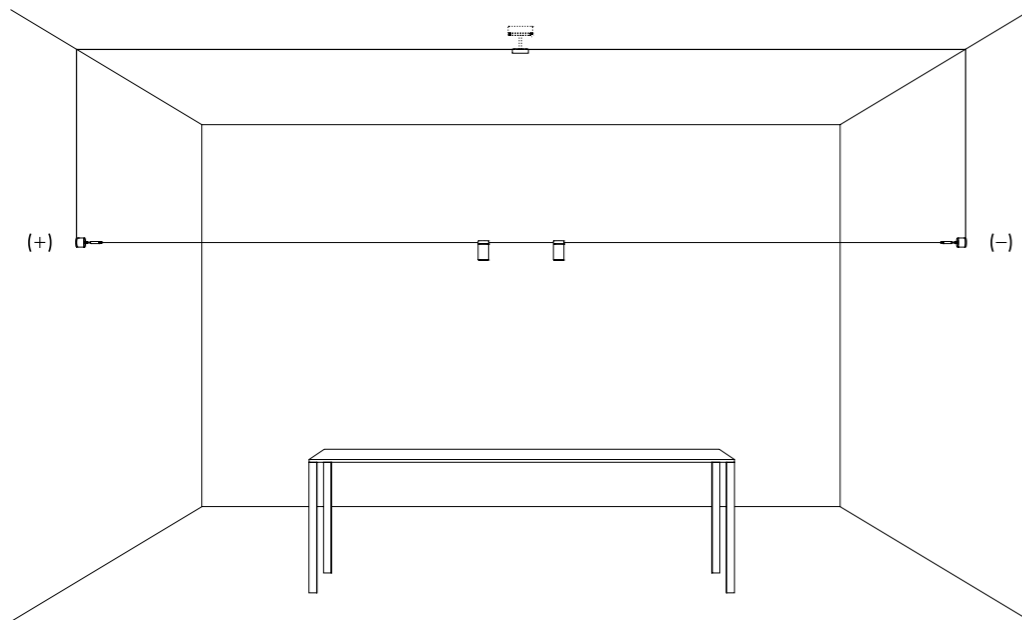

ESEMPI DI INSTALLAZIONE CON ENDLESS E KIT DI ALIMENTAZIONE REMOTO LUNGHEZZA TOTALE MAX 50 METRI
EXAMPLES LAYOUT WITH ENDLESS AND REMOTE POWER SUPPLY KIT - TOTAL LENGHT MAX 50 METER

TOTAL LENGHT MAX 50 METER