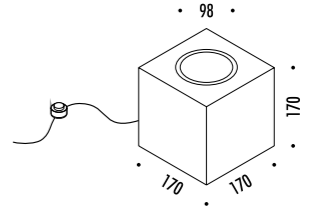

CE IP20

1A2760009.00.00	STANDARD - ON/OFF	100-240 V - 50/60 Hz - MAX 10 W LED - GU10 LAMPADA IN CEMENTO - CAVO ARANCIONE LAMPADINA NON INCLUSA - VEDI PAG. 361 CEMENT LAMP - ORANGE CABLE BULB NOT INCLUDED - SEE PAGE 361