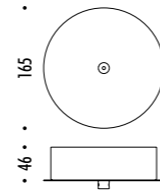

DIMMABLE VERSIONS

CE IP20

1A2960300.27.01	BIANCO OPACO / MATT WHITE - 2700K - DALI	100-240 V - 50/60 Hz - 5,6 W LED 2700K - 290 lm - CRI>90 / 3000K - 310 lm - CRI>90 ROSONE BIANCO - CAVO BIANCO ACCESSORI OPZIONALI KIT SOSPENSIONE - VEDI PAG. 123 WHITE CEILING ROSE - WHITE CABLE OPTIONAL ACCESSORIES SUSPENSION KIT - SEE PAGE 123
1A2960300.30.01	BIANCO OPACO / MATT WHITE - 3000K - DALI	
1A2960300.27.02	BIANCO OPACO / MATT WHITE - 2700K - TRIAC	
1A2960300.30.02	BIANCO OPACO / MATT WHITE - 3000K - TRIAC	
1A2960300.27.03	BIANCO OPACO / MATT WHITE - 2700K - 1-10 V	
1A2960300.30.03	BIANCO OPACO / MATT WHITE - 3000K - 1-10 V	
1A2960300.27.04	BIANCO OPACO / MATT WHITE - 2700K - PUSH	
1A2960300.30.04	BIANCO OPACO / MATT WHITE - 3000K - PUSH	
1A2960400.27.01	NERO OPACO / MATT BLACK - 2700K - DALI	
1A2960400.30.01	NERO OPACO / MATT BLACK - 3000K - DALI	
1A2960400.27.02	NERO OPACO / MATT BLACK - 2700K - TRIAC	
1A2960400.30.02	NERO OPACO / MATT BLACK - 3000K - TRIAC	
1A2960400.27.03	NERO OPACO / MATT BLACK - 2700K - 1-10 V	
1A2960400.30.03	NERO OPACO / MATT BLACK - 3000K - 1-10 V	
1A2960400.27.04	NERO OPACO / MATT BLACK - 2700K - PUSH	
1A2960400.30.04	NERO OPACO / MATT BLACK - 3000K - PUSH	
1A2960800.27.01	OTTONE SPAZZOLATO / BRUSHED BRASS - 2700K - DALI	100-240 V - 50/60 Hz - 5,6 W LED 2700K - 290 lm - CRI>90 / 3000K - 310 lm - CRI>90 ROSONE NERO - CAVO NERO ACCESSORI OPZIONALI KIT SOSPENSIONE - VEDI PAG. 123 BLACK CEILING ROSE - BLACK CABLE OPTIONAL ACCESSORIES SUSPENSION KIT - SEE PAGE 123
1A2960800.30.01	OTTONE SPAZZOLATO / BRUSHED BRASS - 3000K - DALI	
1A2960800.27.02	OTTONE SPAZZOLATO / BRUSHED BRASS - 2700K - TRIAC	
1A2960800.30.02	OTTONE SPAZZOLATO / BRUSHED BRASS - 3000K - TRIAC	
1A2960800.27.03	OTTONE SPAZZOLATO / BRUSHED BRASS - 2700K - 1-10 V	
1A2960800.30.03	OTTONE SPAZZOLATO / BRUSHED BRASS - 3000K - 1-10 V	
1A2960800.27.04	OTTONE SPAZZOLATO / BRUSHED BRASS - 2700K - PUSH	
1A2960800.30.04	OTTONE SPAZZOLATO / BRUSHED BRASS - 3000K - PUSH	
1A2962600.27.01	NERO OPACO TOTALE / MATT TOTAL BLACK - 2700K - DALI	
1A2962600.30.01	NERO OPACO TOTALE / MATT TOTAL BLACK - 3000K - DALI	
1A2962600.27.02	NERO OPACO TOTALE / MATT TOTAL BLACK - 2700K - TRIAC	
1A2962600.30.02	NERO OPACO TOTALE / MATT TOTAL BLACK - 3000K - TRIAC	
1A2962600.27.03	NERO OPACO TOTALE / MATT TOTAL BLACK - 2700K - 1-10 V	
1A2962600.30.03	NERO OPACO TOTALE / MATT TOTAL BLACK - 3000K - 1-10 V	
1A2962600.27.04	NERO OPACO TOTALE / MATT TOTAL BLACK - 2700K - PUSH	
1A2962600.30.04	NERO OPACO TOTALE / MATT TOTAL BLACK - 3000K - PUSH