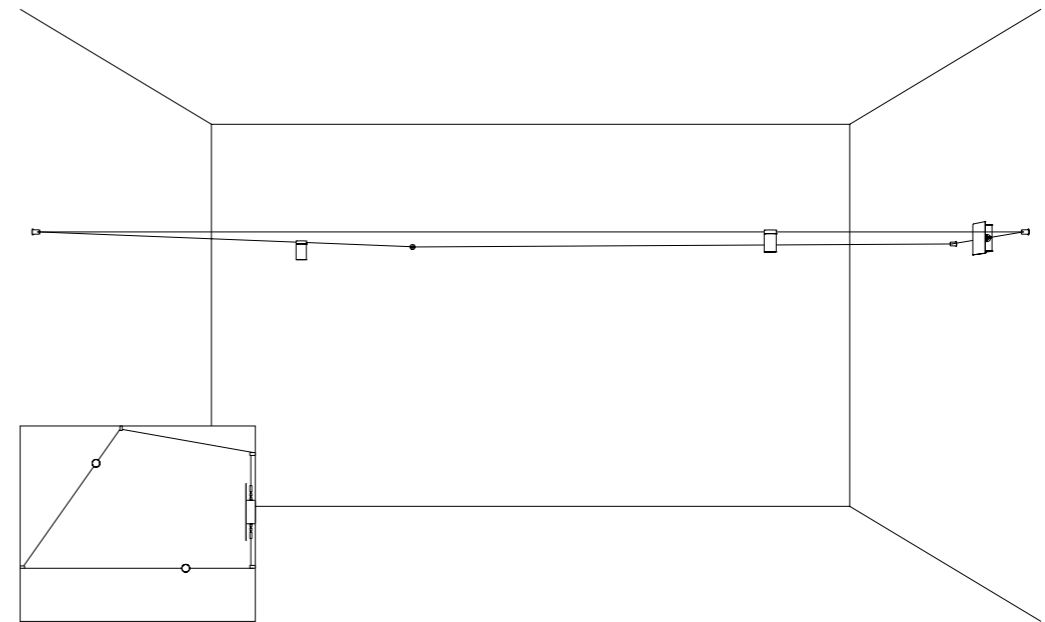

LUNGHEZZA TOTALE MAX 50 METRI / TOTAL LENGTH MAX 50 METER