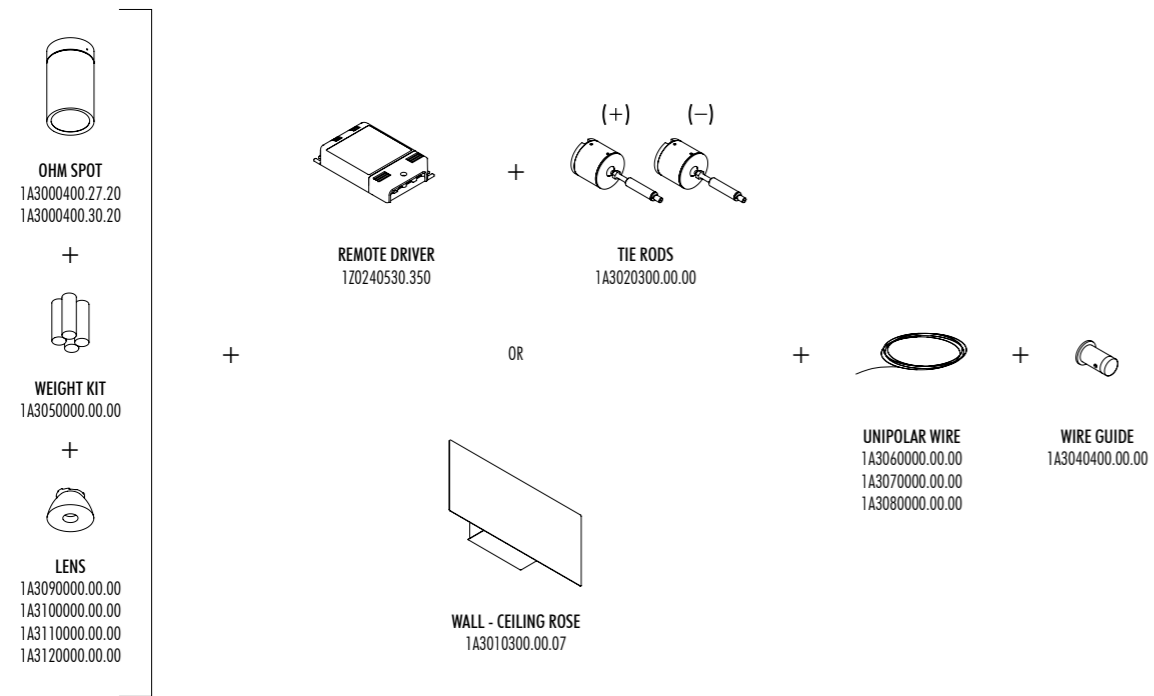

LUNGHEZZA TOTALE MAX 50 METRI / TOTAL LENGTH MAX 50 METER