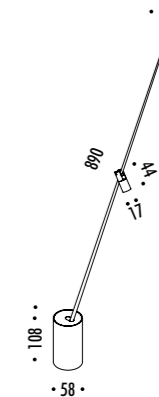

1A2440400.27.06	NERO OPACO / MATT BLACK - 2700K	5 V DC - 1,5 W LED - UGR < 19
1A2440400.30.06	NERO OPACO / MATT BLACK - 3000K	2700K - 154 lm - CRI > 90 / 3000K - 179 lm - CRI > 90
		CAVO NERO - ORIENTABILE
		MICROSWITCH DIMMER
		CAVO USB INCLUSO - ALIMENTATORE NON INCLUSO
		BLACK CABLE - ADJUSTABLE
		MICROSWITCH DIMMER
		USB CABLE INCLUDED - POWER SUPPLY NOT INCLUDED

ACCESSORI OPZIONALI / OPTIONAL ACCESSORIES

1Z0000088	STANDARD	ALIMENTATORE / POWER SUPPLY INPUT 110-240 V - 50/60 Hz - OUTPUT 5 V DC - 2A - 10 W - IP20
1Z0000070	STANDARD	CAVO NERO DA USB A USB-C / 1,5 m USB TO USB-C BLACK CABLE / 1,5 m