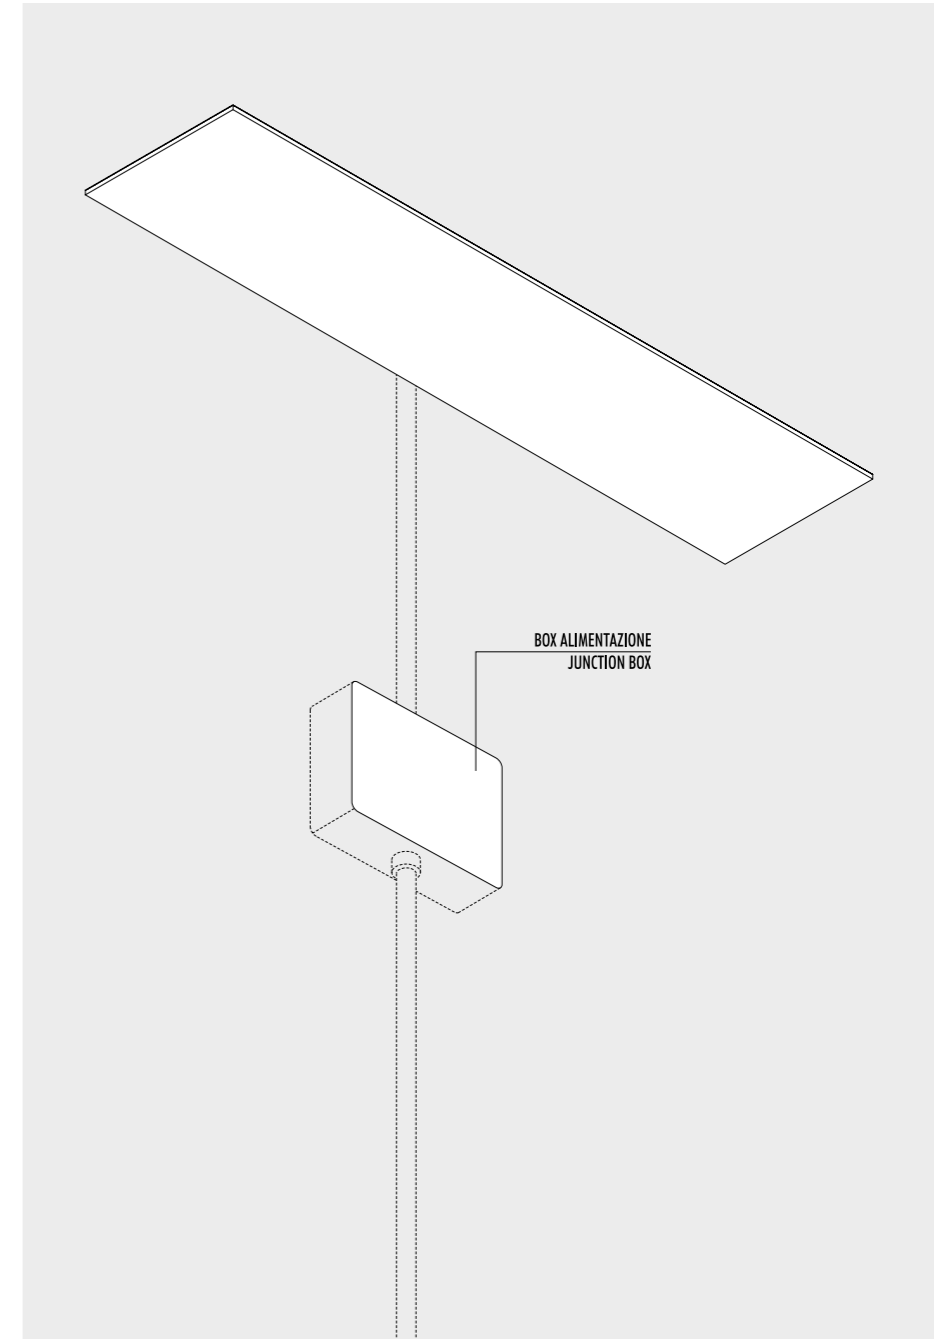

DESIGN DAVIDE GROPPI - ALBERTO ZATTIN - 2011  
LAMPADA DA PARETE - METALLO - VETRO  
WALL LAMP - METAL - GLASS

TOAST LED

CE IP20

1A3280100.27.00	CROMO LUCIDO / POLISHED CHROME - 2700K - ON/OFF	100-240 V - 50/60 Hz - 12 W LED 2700K - 743 lm - CRI > 90 / 3000K - 743 lm - CRI > 90
1A3280100.30.00	CROMO LUCIDO / POLISHED CHROME - 3000K - ON/OFF	
1A3280300.27.00	BIANCO OPACO / MATT WHITE - 2700K - ON/OFF	
1A3280300.30.00	BIANCO OPACO / MATT WHITE - 3000K - ON/OFF	
1A3280400.27.00	NERO OPACO / MATT BLACK - 2700K - ON/OFF	
1A3280400.30.00	NERO OPACO / MATT BLACK - 3000K - ON/OFF	
1A3280800.27.00	OTTONE SPAZZOLATO / BRUSHED BRASS - 2700K - ON/OFF	
1A3280800.30.00	OTTONE SPAZZOLATO / BRUSHED BRASS - 3000K - ON/OFF	
1A3281400.27.00	CROMO SPAZZOLATO / BRUSHED CHROME - 2700K - ON/OFF	
1A3281400.30.00	CROMO SPAZZOLATO / BRUSHED CHROME - 3000K - ON/OFF	