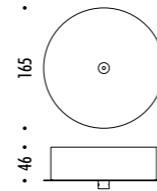

DIMMABLE VERSIONS

CE IP20

1A2980300.27.01	BIANCO OPACO / MATT WHITE - 2700K - DALI	100-240 V - 50/60 Hz - 5,6 W LED 2700K - 264 lm - CRI>90 / 3000K - 284 lm - CRI>90 ROSONE BIANCO - CAVO BIANCO ACCESSORI OPZIONALI KIT SOSPENSIONE - VEDI PAG. 123 WHITE CABLE - WHITE CEILING ROSE OPTIONAL ACCESSORIES SUSPENSION KIT - SEE PAGE 123	
1A2980300.30.01	BIANCO OPACO / MATT WHITE - 3000K - DALI		
1A2980300.27.02	BIANCO OPACO / MATT WHITE - 2700K - TRIAC		
1A2980300.30.02	BIANCO OPACO / MATT WHITE - 3000K - TRIAC		
1A2980300.27.03	BIANCO OPACO / MATT WHITE - 2700K - 1-10 V		
1A2980300.30.03	BIANCO OPACO / MATT WHITE - 3000K - 1-10 V		
1A2980300.27.04	BIANCO OPACO / MATT WHITE - 2700K - PUSH		
1A2980300.30.04	BIANCO OPACO / MATT WHITE - 3000K - PUSH		
1A2980800.27.01	OTTONE SPAZZOLATO / BRUSHED BRASS - 2700K - DALI		100-240 V - 50/60 Hz - 5,6 W LED 2700K - 264 lm - CRI>90 / 3000K - 284 lm - CRI>90 ROSONE NERO - CAVO NERO ACCESSORI OPZIONALI KIT SOSPENSIONE - VEDI PAG. 123 BLACK CEILING ROSE - BLACK CABLE OPTIONAL ACCESSORIES SUSPENSION KIT - SEE PAGE 123
1A2980800.30.01	OTTONE SPAZZOLATO / BRUSHED BRASS - 3000K - DALI		
1A2980800.27.02	OTTONE SPAZZOLATO / BRUSHED BRASS - 2700K - TRIAC		
1A2980800.30.02	OTTONE SPAZZOLATO / BRUSHED BRASS - 3000K - TRIAC		
1A2980800.27.03	OTTONE SPAZZOLATO / BRUSHED BRASS - 2700K - 1-10 V		
1A2980800.30.03	OTTONE SPAZZOLATO / BRUSHED BRASS - 3000K - 1-10 V		
1A2980800.27.04	OTTONE SPAZZOLATO / BRUSHED BRASS - 2700K - PUSH		
1A2980800.30.04	OTTONE SPAZZOLATO / BRUSHED BRASS - 3000K - PUSH