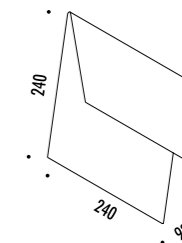

CE IP20

1A3350300.27.01	BIANCO OPACO / MATT WHITE - 2700K - DALI	110-240 V - 50/60 Hz - 20 W LED 2700K - 397 lm - CRI > 80 / 3000K - 415 lm - CRI > 80
1A3350300.30.01	BIANCO OPACO / MATT WHITE - 3000K - DALI