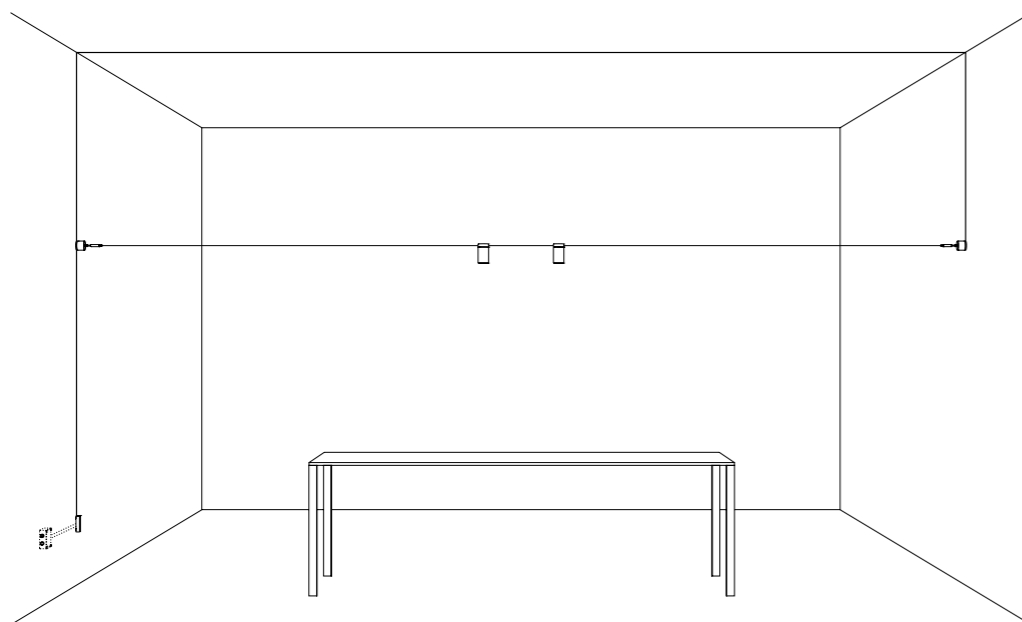

OHM PUÒ ESSERE ALIMENTATA CON IL NOSTRO NASTRO CONDUTTORE ENDLESS, LA STRISCIA ADESIVA BREVETTATA PER PORTARE "DIFFERENZA DI POTENZIALE" DOVE SI DESIDERA.
OHM CAN BE POWERED WITH ENDLESS, OUR PATENTED ADHESIVE TAPE TO CONDUCT AND TRANSPORT ELECTRIC ENERGY ANYWHERE.

OHM

KIT ALIMENTAZIONE ENDLESS / ENDLESS POWER SUPPLY KIT

CE IP20

1Z0240530.350	STANDARD	REMOTE DRIVER INPUT (110-127 V) 220-240 V - 50/60 Hz OUTPUT 350 mA DC - 18,5 W - IP20 DIMMERABILE DALI - PUSH - 1-10 V DALI - PUSH - 1-10 V DIMMABLE	
1A3940300.00.00	BIANCO OPACO / MATT WHITE	OHM BASE ALIMENTAZIONE PER ENDLESS / OHM POWER BASE FOR ENDLESS	
1A3940400.00.00	NERO OPACO / MATT BLACK		
1A3470300.00.00	BIANCO OPACO / MATT WHITE - 5 m	ENDLESS - MAX 150 W - MAX 48 V DC - MAX 4 A	
1A3470400.00.00	NERO OPACO / MATT BLACK - 5 m		
1A0050300.00.00	BIANCO OPACO / MATT WHITE - 10 m		
1A0050400.00.00	NERO OPACO / MATT BLACK - 10 m		
1A0370000.00.00	STANDARD	KIT FISSAGGIO PARETI RUVIDE / FIXING ROUGH WALLS KIT 2,5 m	
1A3480300.00.00	BIANCO OPACO / MATT WHITE	BOX MORSETTI CON 2 MORSETTI INCLUSI / TERMINAL BOX WITH 2 TERMINALS INCLUDED	
1A3480400.00.00	NERO OPACO / MATT BLACK		
1A3490000.00.00	STANDARD	MORSETTI - 2 PEZZI / TERMINALS - 2 PIECES