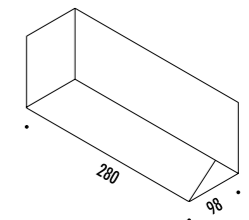

DESIGN DAVIDE GROPPI - 2007
LAMPADA DA PARETE - METALLO
WALL LAMP - METAL

PIÙ

CE IP20