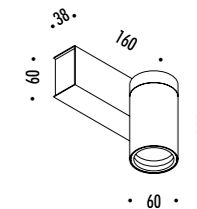

CASAMBI VERSION

CE IP20

1A2340300.27.41	BIANCO OPACO / MATT WHITE - 2700K - ENDLESS CASAMBI	48 V DC - 15,5 W LED
1A2340300.30.41	BIANCO OPACO / MATT WHITE - 3000K - ENDLESS CASAMBI	WITH LENS 1A3090000.00.00: 2700K - 983 lm - CRI 97 / 3000K - 1038 lm - CRI 97
1A2340400.27.41	NERO OPACO / MATT BLACK - 2700K - ENDLESS CASAMBI	WITH LENS 1A3100000.00.00: 2700K - 943 lm - CRI 97 / 3000K - 996 lm - CRI 97
1A2340400.30.41	NERO OPACO / MATT BLACK - 3000K - ENDLESS CASAMBI	WITH LENS 1A3110000.00.00: 2700K - 955 lm - CRI 97 / 3000K - 1005 lm - CRI 97
		WITH LENS 1A3120000.00.00: 2700K - 965 lm - CRI 97 / 3000K - 1016 lm - CRI 97
		KIT DI ALIMENTAZIONE OBBLIGATORIO ENDLESS NON INCLUSO - VEDI PAG. 247-251
		DIMMERABILE CON CONTROLLO WIRELESS CASAMBI
		ACCESSORI OBBLIGATORI NON INCLUSI
		COMPULSORY ENDLESS POWER SUPPLY KIT NOT INCLUDED - SEE PAGE 247-251
		DIMMABLE WITH CASAMBI WIRELESS CONTROL
		COMPULSORY ACCESSORIES NOT INCLUDED

ACCESSORI OBBLIGATORI / COMPULSORY ACCESSORIES

1A3090000.00.00	FASCIO / BEAM 14°	LENTE / LENS
1A3100000.00.00	FASCIO / BEAM 24°	
1A3110000.00.00	FASCIO / BEAM 36°	
1A3120000.00.00	FASCIO / BEAM 50°