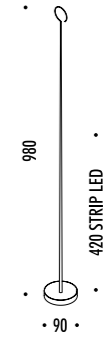

CE IP20

1A1090400.27.06	NERO OPACO / MATT BLACK - 2700K	5 V DC - 4 W LED 2700K - 575 lm - CRI > 80 / 3000K - 589 lm - CRI > 80
1A1090400.30.06	NERO OPACO / MATT BLACK - 3000K	CAVO NERO 1 m ON/OFF E DIMMERAZIONE TOUCH CAVO USB INCLUSO - ALIMENTATORE NON INCLUSO BLACK CABLE 1 m ON/OFF AND TOUCH DIMMABLE USB CABLE INCLUDED - POWER SUPPLY NOT INCLUDED

ACCESSORI OPZIONALI / OPTIONAL ACCESSORIES

1Z000088	STANDARD	ALIMENTATORE / POWER SUPPLY INPUT 110-240 V - 50/60 Hz - OUTPUT 5 V DC - 2A - 10 W - IP20
1Z000132	STANDARD	CAVO NERO DA USB A USB-C / 1 m USB TO USB-C BLACK CABLE / 1 m