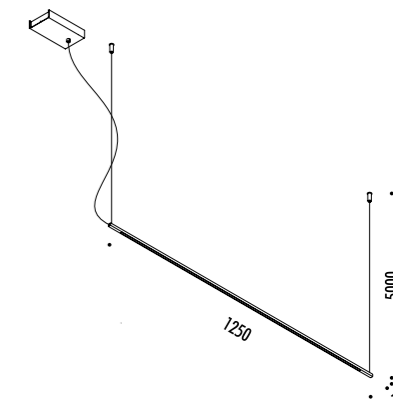

CEILING ROSE

1A3260300.27.04	BIANCO OPACO / MATT WHITE - 2700K - PUSH	110-240 V - 50/60 Hz - 15,5 W LED 2700K - 592 lm - CRI > 90 / 3000K - 619 lm - CRI > 90 ROSONE BIANCO - CAVO COASSIALE TRASPARENTE - CAVI DI SOSPENSIONE IN ACCIAIO INOX 304 ACCESSORI OPZIONALI KIT SOSPENSIONE - VEDI PAG. 123 WHITE CEILING ROSE - TRANSPARENT COAXIAL CABLE - 304 STAINLESS STEEL SUSPENSION CABLES OPTIONAL ACCESSORIES SUSPENSION KIT - SEE PAGE 123
1A3260300.30.04	BIANCO OPACO / MATT WHITE - 3000K - PUSH	
1A3260800.27.04	OTTONE SPAZZOLATO / BRUSHED BRASS - 2700K - PUSH	
1A3260800.30.04	OTTONE SPAZZOLATO / BRUSHED BRASS - 3000K - PUSH