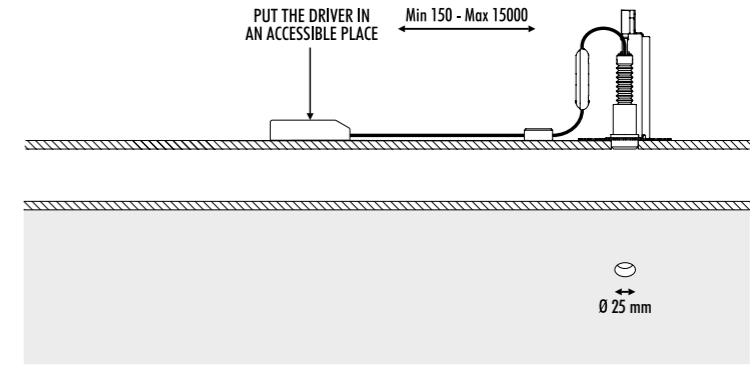

PLASTERBOARD FLANGE IP20

PLASTERBOARD FLANGE IP65

DIM PUSH - 0/1-10 V  
DRIVER DIMENSION

DIM DALI  
DRIVER DIMENSION

DIM TRIAC  
DRIVER DIMENSION

PUT THE DRIVER IN  
AN ACCESSIBLE PLACE

Min 150 - Max 15000

KIT INSTALLAZIONE OPZIONALI / OPTIONAL INSTALLATION KITS