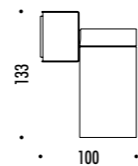

1A3810300.00.00	BIANCO OPACO / MATT WHITE - ON/OFF	100-240 V - 50/60 Hz - MAX 2 x 10 W LED - GU10 ORIENTABILE LAMPADINE NON INCLUSE - VEDI PAG. 361-363 ACCESSORI OPZIONALI LAMPADINA - VEDI PAG. 363 ADJUSTABLE BULBS NOT INCLUDED - SEE PAGE 361-363 OPTIONAL BULB ACCESSORIES - SEE PAGE 363
1A3810400.00.00	NERO OPACO / MATT BLACK - ON/OFF