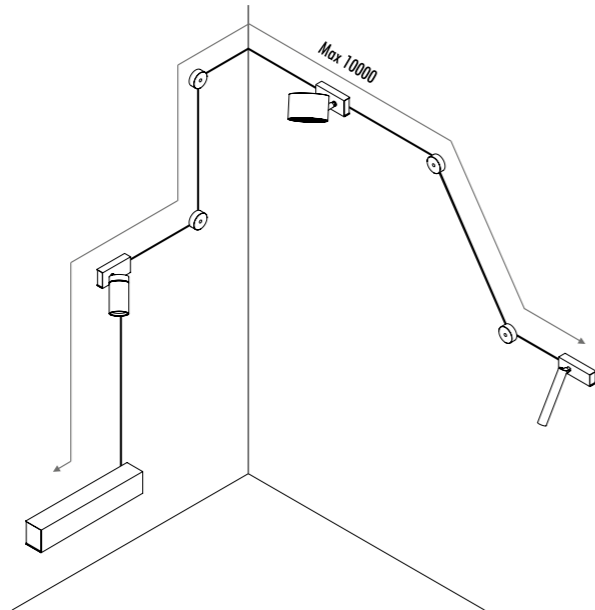

KIT ROSONE DA PARETE E SOFFITTO / WALL AND CEILING ROSE KIT

KIT ALIMENTAZIONE OBBLIGATORIO PER SISTEMA ENDLESS ON/OFF E CASAMBI
COMPULSORY POWER SUPPLY KIT FOR ENDLESS ON/OFF SYSTEM AND CASAMBI

CE IP20

1A1330300.00.00	BIANCO OPACO / MATT WHITE - ON/OFF	KIT DI ALIMENTAZIONE CON SPINA POWER SUPPLY KIT WITH PLUG INPUT 100-240 V - 50/60 Hz - OUTPUT 48 V DC - 60 W - IP20	
1A1330400.00.00	NERO OPACO / MATT BLACK - ON/OFF		

1A2450300.00.00	BIANCO OPACO / MATT WHITE - ON/OFF	KIT ROSONE PARETE - SOFFITTO - REMOTO WALL - CEILING ROSE KIT - REMOTE INPUT 100-240 V - 50/60 Hz - OUTPUT 48 V DC - 60 W - IP20	
1A2450400.00.00	NERO OPACO / MATT BLACK - ON/OFF		

1A0260300.00.00	BIANCO OPACO / MATT WHITE - ON/OFF	KIT DI ALIMENTAZIONE CON SPINA POWER SUPPLY KIT WITH PLUG INPUT 100-240 V - 50/60 Hz - OUTPUT 48 V DC - 150 W - IP20	
1A0260400.00.00	NERO OPACO / MATT BLACK - ON/OFF		

1A1020300.00.00	BIANCO OPACO / MATT WHITE - ON/OFF	KIT ROSONE PARETE - SOFFITTO - REMOTO WALL - CEILING ROSE KIT - REMOTE INPUT 100-240 V - 50/60 Hz - OUTPUT 48 V DC - 150 W - IP20	
1A1020400.00.00	NERO OPACO / MATT BLACK - ON/OFF