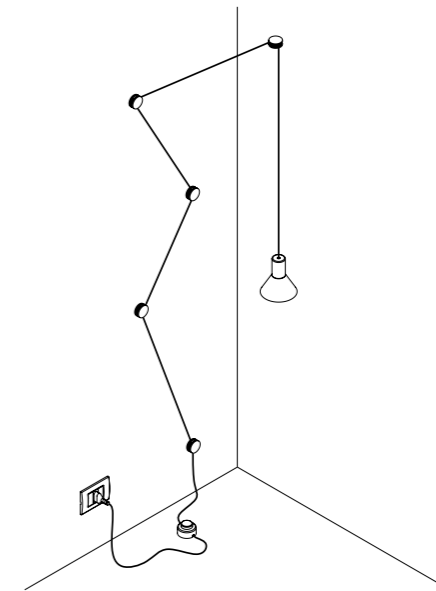

INSTALLAZIONE CON SPINA / POWER SUPPLY WITH PLUG INSTALLATION