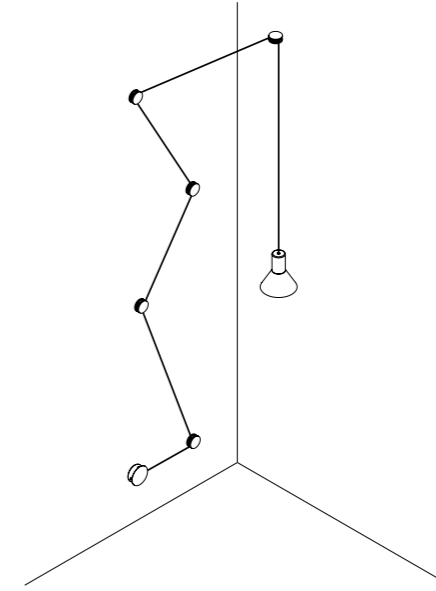

INSTALLAZIONE CON ROSONE DA PARETE E SOFFITTO / WALL AND CEILING ROSE INSTALLATION