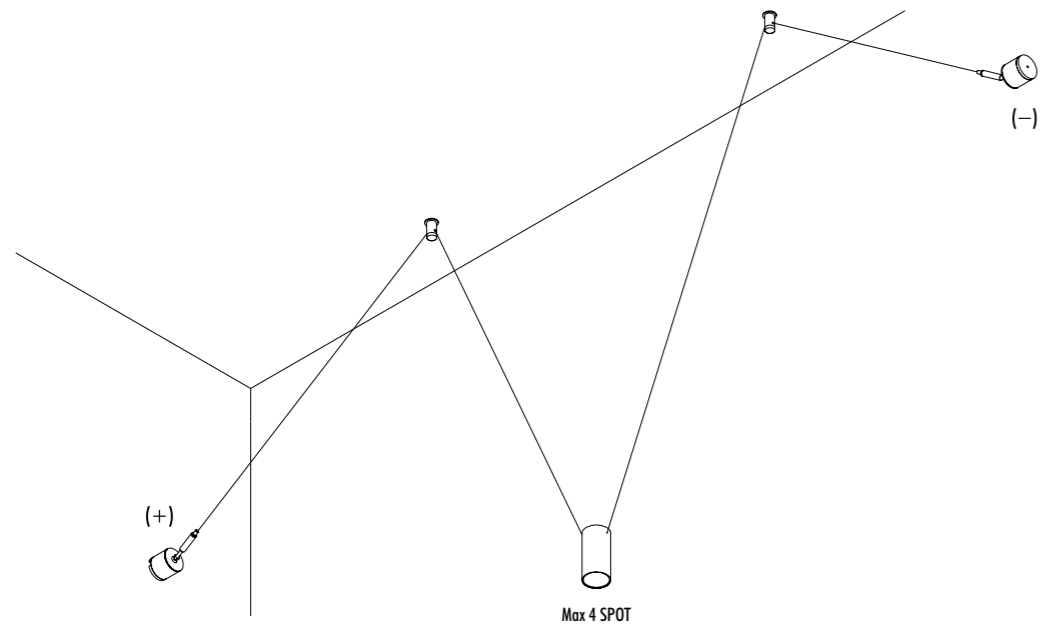

LUNGHEZZA TOTALE MAX 50 METRI / TOTAL LENGTH MAX 50 METER