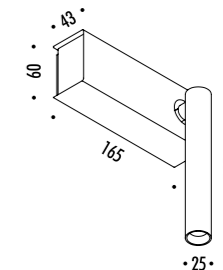

ENDLESS SYSTEM VERSION AVAILABLE SEE PAGE 257-259

CE IP20

1A2280300.27.01	BIANCO OPACO / MATT WHITE - 2700K - DALI	110-240 V - 50/60 Hz - 8 W LED 2700K - 327 lm - CRI > 90 / 3000K - 352 lm - CRI > 90 ORIENTABILE ADJUSTABLE
1A2280300.30.01	BIANCO OPACO / MATT WHITE - 3000K - DALI	
1A2280400.27.01	NERO OPACO / MATT BLACK - 2700K - DALI	
1A2280400.30.01	NERO OPACO / MATT BLACK - 3000K - DALI	
1A2280300.27.04	BIANCO OPACO / MATT WHITE - 2700K - PUSH	110-240 V - 50/60 Hz - 8 W LED 2700K - 327 lm - CRI > 90 / 3000K - 352 lm - CRI > 90 ORIENTABILE ADJUSTABLE
1A2280300.30.04	BIANCO OPACO / MATT WHITE - 3000K - PUSH	
1A2280400.27.04	NERO OPACO / MATT BLACK - 2700K - PUSH	
1A2280400.30.04	NERO OPACO / MATT BLACK - 3000K - PUSH