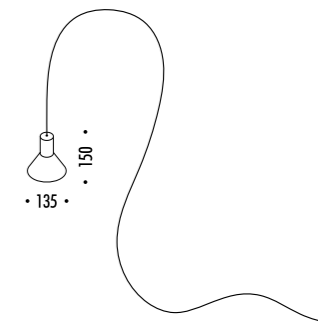

1A1660000.00.00	STANDARD	CONNETTORE DRIVER IP68 - 1 PEZZO DRIVER CONNECTOR IP68 - 1 PIECE

DESIGN DAVIDE GROPPI - BEPPE MERLANO - 2022  
LAMPADA DA ESTERNO - METALLO  
OUTDOOR LAMP - METAL

CE  IP65

NEURO OUTDOOR