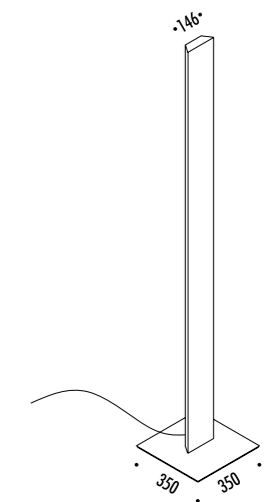

CE IP20

1A2740309.98.06	BIANCO OPACO / MATT WHITE - RGBW	100-240 V - 50/60 Hz - 80 W LED
1A2741309.98.06	INOX NERO SPAZZOLATO / BLACK BRUSHED STAINLESS STEEL - RGBW	2700K - 2832 lm - CRI > 90
		RGBW WIRELESS CONTROL
		CAVO NERO - DIMMER
		BLACK CABLE - DIMMER