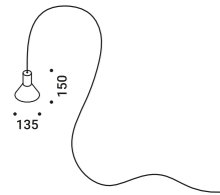

NEURO OUTDOOR

Davide Groppi - Beppe Merlano / 2022

Suspension / Direct / Outdoor

Material AISI 316L Stainless Steel - Metal
Finish .04 Matt Black .32 Copper Oxide

Note Outdoor suspension luminaire. Black cable (10 m). *Apparecchio illuminante da esterno a sospensione. Cavo nero (10 m).*