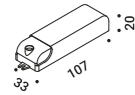

Compulsory accessories / Accessori obbligatori

Electrical power supply / Alimentazione elettrica

Electronic Transformer 12V / Trasformatore elettronico 12V

Not included

230-240V

12V/50W/IP20/TRIAC/IGBT

1Z0240440

Optional accessories / Accessori opzionali

Bulbs / Lampadine

LED - GU5,3 - MR16

Not included

12V - 6,7W - 36° -

3000K - 440lm - CRI 97 -

Energy Efficiency G - Dimmable

1Y0330530

The sizes are expressed in millimeters.