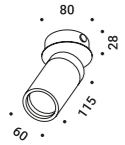

Wall-Ceiling / Direct / Indoor

<b>Material</b>	Metal
<b>Finish</b>	<b>.03</b> Matt White <b>.04</b> Matt Black

**Note** Ceiling luminaire. Adjustable in all directions. White cable (2 m) for the matt white finish. Black cable (2 m) for the matt black finish. Connects max 20 lamps. *Apparecchio illuminante da soffitto. Orientabile in tutte le direzioni. Cavo bianco (2 m) per la finitura bianco opaco. Cavo nero (2 m) per la finitura nero opaco. Collegabili max 20 apparecchi.*

**TRICK TRACK**

Max 10W - GU10  
 100-240V - 50/60Hz  
 ON/OFF  
 Bulb not included  
 CE IP20

Matt White - ON/OFF  
 Matt Black - ON/OFF

1A3430300.00.00  
 1A3430400.00.00

**Optional accessories / Accessori opzionali**