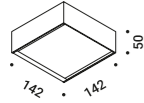

TOAST

Davide Groppi - Alberto Zattin / 2001

Wall / Diffuse / Indoor

Material	Glass - Metal			
Finish	.01 Polished Chrome	.03 Matt White	.04 Matt Black	.08 Brushed Brass
	.14 Brushed Chrome			
Note	Bulb not included with specifications: ø 25 mm x 78 mm.			

Lampadina non inclusa con specifiche ø 25 mm x 78 mm.

TOAST

12W

100-240V - 50/60Hz

2700K - 743lm / 3000K - 743lm

CRI >90

Driver included

Driver integrated

ON/OFF

CE IP20

Polished Chrome - 2700K - ON/OFF	1A3280100.27.00
Polished Chrome - 3000K - ON/OFF	1A3280100.30.00
Matt White - 2700K - ON/OFF	1A3280300.27.00
Matt White - 3000K - ON/OFF	1A3280300.30.00
Matt Black - 2700K - ON/OFF	1A3280400.27.00
Matt Black - 3000K - ON/OFF	1A3280400.30.00
Brushed Brass - 2700K - ON/OFF	1A3280800.27.00
Brushed Brass - 3000K - ON/OFF	1A3280800.30.00
Brushed Chrome - 2700K - ON/OFF	1A3281400.27.00
Brushed Chrome - 3000K - ON/OFF	1A3281400.30.00

The sizes are expressed in millimeters.