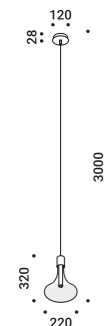

CATHODE ENDLESS

ENDLESS version only
5,5W - 0,14A
48V DC
2700K - 264lm / 3000K - 284lm
CRI >90
Driver not included
See page ENDLESS

Matt White - 2700K
Matt White - 3000K
Brushed Brass - 2700K
Brushed Brass - 3000K

1A2980300.27.40
1A2980300.30.40
1A2980800.27.40
1A2980800.30.40

Compulsory accessories / Accessori obbligatori

Drivers / Alimentatori

Driver / Alimentatore			Not included
220-240V(100-127V)	350mA/17W(15W)/IP20/DALI	CATHODE 2	1Z0241180.350

Driver / Alimentatore			Not included
220-240V(100-127V)	350mA/18W(15W)/IP20/PUSH - 1-10V	CATHODE 2	1Z0240870.350

Driver / Alimentatore			Not included
220-240V	350mA/17W/IP20/TRIAC/IGBT	CATHODE 2	1Z0240850.350

Optional accessories / Accessori opzionali

Suspension kits / Kit di sospensione

Decentralization kit / Kit decentratore		Not included	
	CATHODE 1		1A0360000.00.00

Kit ceiling rose and decentralizer / Kit rosone e decentratore		Not included	
Matt White	White cable 3 m included	CATHODE 1	1A0770300.00.00
Matt Black	Black cable 3 m included	CATHODE 1	1A0770400.00.00