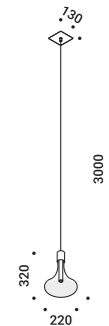

CATHODE 2

Remote driver version
4W
Max 350mA DC
2700K - 264lm / 3000K - 284lm
CRI >90
Driver not included

Matt White - 2700K
Matt White - 3000K
Brushed Brass - 2700K
Brushed Brass - 3000K

1A2990300.27.20
1A2990300.30.20
1A2990800.27.20
1A2990800.30.20