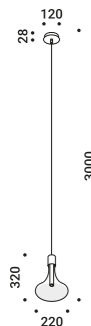

CATHODE

Omar Carraglia / 2015

A scientific looking bulb made from mouth blown glass.
The shape brings to mind a light bulb that was never born.
Think steampunk: situations in which instruments were inspired by
the rudiments of electricity. The classic light bulb that has no future
becomes a wonderful device made of luminous diodes.
What would the past have looked like if the future had arrived first?
Luminaire available also in ENDLESS version.

CATHODE

Omar Carraglia / 2015

Suspension / Diffuse / Indoor

Material Blown glass - Metal
Finish **.03** Matt White **.08** Brushed Brass

Note Suspension luminaire. Blown glass diffuser. Matt white rose and white cable for the matt white finish. Matt black rose and black cable for the brushed brass finish. Single rose for more than one lamp on request. CATHODE 2: plasterboard version with magnetic fixing flat rose. CATHODEENDLESS: luminaire dedicated to ENDLESS system (Max 48V DC - Max 150W - Max 4A). It can be used, on the same circuit, with the ENDLESS models.

Apparecchio illuminante a sospensione. Diffusore in vetro soffiato. Rosone bianco opaco e cavo bianco per la finitura bianco opaco. Rosone nero opaco e cavo nero per la finitura ottone spazzolato. Rosone unico per più apparecchi su richiesta. CATHODE 2: versione per cartongesso con rosone piano a fissaggio magnetico. CATHODE ENDLESS: apparecchio illuminante dedicato al sistema ENDLESS (Max 48V DC - Max 150W - Max 4A) ed utilizzabile, sullo stesso circuito, con i modelli ENDLESS.