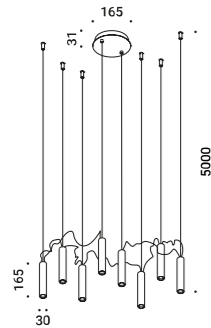

SIMBIOSI

15W
110-240V - 50/60Hz
2700K - 931lm / 3000K - 960lm
CRI >90
Driver integrated
PUSH
CE IP20

Matt White - 2700K - PUSH
Matt White - 3000K - PUSH
Total Black - 2700K - PUSH
Total Black - 3000K - PUSH

1A2870300.27.04
1A2870300.30.04
1A2872600.27.04
1A2872600.30.04

Optional accessories / Accessori opzionali

Suspension kits / Kit di sospensione

Sloped ceiling suspension hook / Gancio di sospensione per soffitto inclinato

Not included

Chrome plated - 1 Piece

1A0530000.00.00

The sizes are expressed in millimeters.