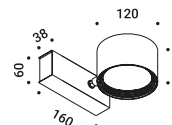

CE IP20

Matt White - PUSH
 Matt Black - PUSH

1A1080300.00.04
 1A1080400.00.04

**SPOT ENDLESS CASAMBI**

ENDLESS version only
 Max 15,5W - 0,4A
 48V DC
 CRI >90
 Driver not included
 See page ENDLESS
 LED module not included