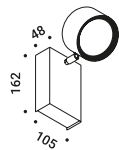

SPOT

Max 21W
220-240V - 50/60Hz
CRI >90
Driver integrated
PUSH
LED module not included

CE IP20

Matt White - PUSH
Matt Black - PUSH

1A1080300.00.04
1A1080400.00.04