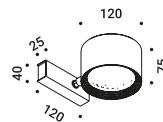

Wall-Ceiling / Direct / Indoor

Material Metal

Finish .03 Matt White .04 Matt Black

Note Wall luminaire. Adjustable in all directions. SPOT ENDLESS and SPOT ENDLESS CASAMBI: luminaires dedicated to ENDLESS system (Max 48VDC - Max 150W - Max 4A). They can be used, on the same circuit, with the ENDLESS models.

Apparecchio illuminante da parete. Orientabile in tutte le direzioni. SPOT ENDLESS e SPOT ENDLESS CASAMBI: apparecchi illuminanti dedicati al sistema ENDLESS (Max 48V DC - Max 150W - Max 4A) ed utilizzabili, sullo stesso circuito, con i modelli ENDLESS.

SPOT ENDLESS

ENDLESS version only
Max 13W - 0,34A
48V DC
CRI >90
Driver not included
See page ENDLESS
LED module not included

CE IP20 E

Matt White
Matt Black

1A1080300.00.40
1A1080400.00.40