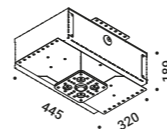

Trapdoor for plasterboard 12,5 mm / Botola per cartongesso 12,5 mm Not included			
Standard	Cut-out 200 x 200 mm	NULLA	1A3780000.00.00

Trapdoor for plasterboard 12,5 mm / Botola per cartongesso 12,5 mm Not included			
Standard	Cut-out 400 x 400 mm	NULLA	1A3790000.00.00

Masonry Box / Cassaforma per laterizio Not included			
	Dimensions 189 x 445 mm	NULLA 18	1A2390000.00.00

Concrete box / Cassaforma per cemento armato Not included			
	Dimensions 189 x 445 mm	NULLA 18	1A2240000.00.00

Masonry Box / Cassaforma per laterizio Not included			
	Dimensions 189 x 445 mm	NULLA 25	1A2380000.00.00

Concrete box / Cassaforma per cemento armato Not included			
	Dimensions 189 x 445 mm	NULLA 25	1A2230000.00.00