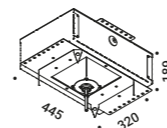

Trapdoor for plasterboard 12,5 mm / Botola per cartongesso 12,5 mm Not included			
Standard	Cut-out 200 x 200 mm	NULLA	1A3780000.00.00

Trapdoor for plasterboard 12,5 mm / Botola per cartongesso 12,5 mm Not included			
Standard	Cut-out 400 x 400 mm	NULLA	1A3790000.00.00

Masonry Box / Cassaforma per laterizio Not included			
	Dimensions 189 x 445 mm	NULLA 18	1A2390000.00.00

Concrete box / Cassaforma per cemento armato Not included			
	Dimensions 189 x 445 mm	NULLA 18	1A2240000.00.00

Masonry Box / Cassaforma per laterizio Not included			
	Dimensions 189 x 445 mm	NULLA 25	1A2380000.00.00

Concrete box / Cassaforma per cemento armato Not included			
	Dimensions 189 x 445 mm	NULLA 25	1A2230000.00.00