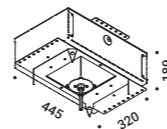

Trapdoor for plasterboard 12,5 mm / Botola per cartongesso 12,5 mm Not included			
Standard	Cut-out 200 x 200 mm	NULLA	1A3780000.00.00

Trapdoor for plasterboard 12,5 mm / Botola per cartongesso 12,5 mm Not included			
Standard	Cut-out 400 x 400 mm	NULLA	1A3790000.00.00

Masonry Box / Cassaforma per laterizio Not included			
	Dimensions 189 x 445 mm	NULLA 18	1A2390000.00.00

Concrete box / Cassaforma per cemento armato Not included			
	Dimensions 189 x 445 mm	NULLA 18	1A2240000.00.00