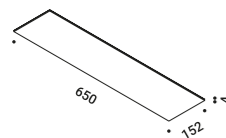

REFLEX

Michele Groppi / 2022

Wall / Indirect / Indoor

Material Metal - Mirror
Finish .04 Matt Black

Note Wall luminaire. Plane with mirror finish. Matt black rear plane. Possibility for the luminaire to be powered by ENDLESS system (Max 48V DC - Max 150W - Max 4A) and to be used, on the same circuit, with the ENDLESS models.

Apparecchio illuminante da parete. Piano con finitura a specchio. Retro del piano nero opaco. Alimentabile anche con il sistema ENDLESS (Max 48V DC - Max 150W - Max 4A) ed utilizzabile, sullo stesso circuito, con i modelli ENDLESS.