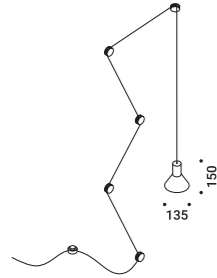

# NEURO

Davide Groppi - Beppe Merlano / 2013

Suspension / Direct / Indoor

**Material** Metal  
**Finish** .03 Matt White .04 Matt Black

**Note** White finish luminaire with white cable and black finish luminaire with black cable (10 m) - 5 Clamps included.

*Apparecchio con cavo bianco per la finitura bianca e cavo nero per la finitura nera (10 m) - 5 Bloccacavo inclusi.*