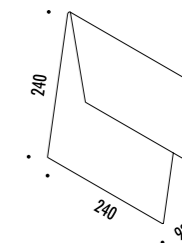

CE IP20

1A3350300.27.01	BIANCO OPACO / MATT WHITE - 2700K - DALI	110-240 V - 50/60 Hz - 20 W LED 2700K - 397 lm - CRI>80 / 3000K - 415 lm - CRI>80
1A3350300.30.01	BIANCO OPACO / MATT WHITE - 3000K - DALI