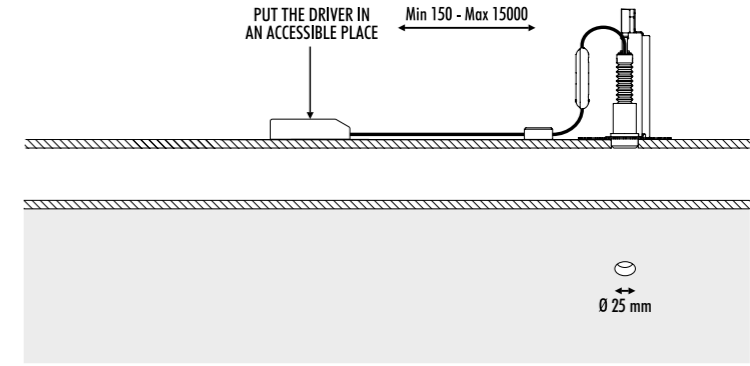

PLASTERBOARD FLANGE IP20

PLASTERBOARD FLANGE IP65

DIM PUSH - 0/1-10 V  
DRIVER DIMENSION

DIM DALI  
DRIVER DIMENSION

DIM TRIAC  
DRIVER DIMENSION

PUT THE DRIVER IN  
AN ACCESSIBLE PLACE

Min 150 - Max 15000

KIT INSTALLAZIONE OPZIONALI / OPTIONAL INSTALLATION KITS