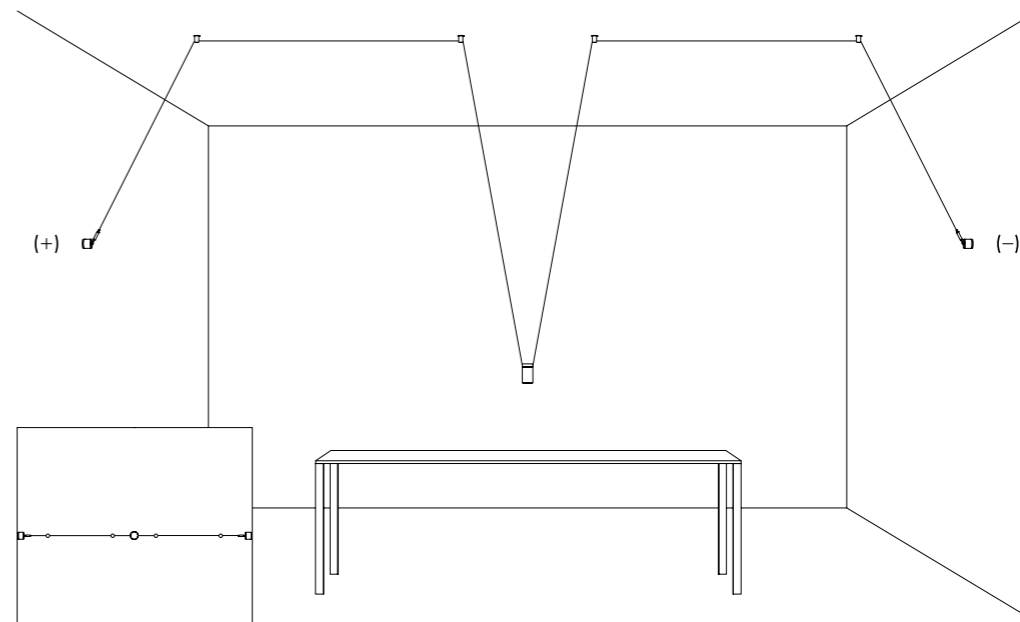

LUNGHEZZA TOTALE MAX 50 METRI / TOTAL LENGTH MAX 50 METER