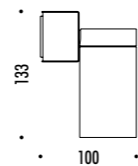

1A2490300.00.00	BIANCO OPACO / MATT WHITE - ON/OFF	100-240 V - 50/60 Hz - MAX 10 W LED - GU10 ORIENTABILE LAMPADINA NON INCLUSA ACCESSORI OPZIONALI LAMPADINA NON INCLUSI ADJUSTABLE BULB NOT INCLUDED OPTIONAL BULB ACCESSORIES NOT INCLUDED
1A2490400.00.00	NERO OPACO / MATT BLACK - ON/OFF