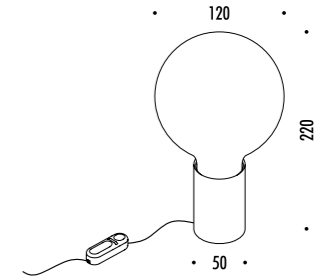

TAVOLO / TABLE

1A2670305.00.06	BIANCO OPACO / MATT WHITE	100-240 V - 50/60 Hz - MAX 10 W LED - E27 GLOBOLUX
		CAVO BIANCO - DIMMER
		LAMPADINA LED NON INCLUSA
		WHITE CABLE - DIMMER
		LED BULB NOT INCLUDED