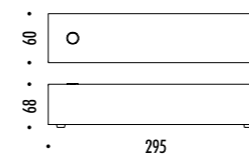

CE IP20

DRIVER

1A2730005.99.06	STANDARD - RGB	100-240 V - 50/60 Hz - 66 W LED - RGB WIRELESS CONTROL
		PANNELLO BIANCO - CAVO TRASPARENTE
		ALIMENTAZIONE CON SPINA - DIMMER
		WHITE PANEL - TRANSPARENT CABLE
		POWER SUPPLY WITH PLUG - DIMMER