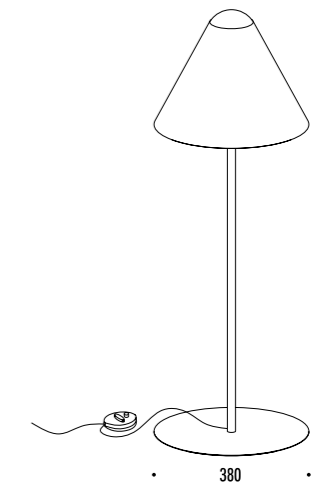

DESIGN OMAR CARRAGLIA - 2007
LAMPADA DA TERRA - METACRILATO - METALLO
FLOOR LAMP - METHACRYLATE - METAL

ABA 120

CE IP20 0.5m