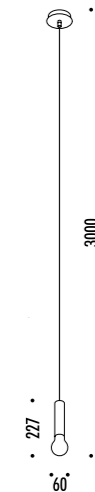

CEILING ROSE

1A2790300.30.00	BIANCO OPACO / MATT WHITE - 3000K - ON/OFF	100-240 V - 50/60 Hz - 5,6 W LED - 354 lm - CRI > 90
		ROSONE BIANCO - CAVO BIANCO
		ACCESSORI OPZIONALI KIT SOSPENSIONE - VEDI PAG. 125
		WHITE CEILING ROSE - WHITE CABLE
		OPTIONAL ACCESSORIES SUSPENSION KIT - SEE PAGE 125