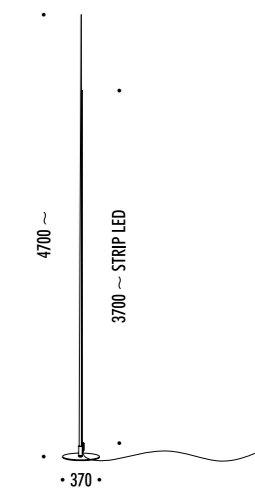

DESIGN DAVIDE GROPPI - GIORGIO RAVA - 2020  
 LAMPADA DA ESTERNO - FIBRA DI VETRO - METALLO  
 OUTDOOR LAMP - FIBERGLASS - METAL

CE  IP65

ORIGINE OUTDOOR

1A2480400.27.20	NERO OPACO / MATT BLACK - 2700K	24 V DC - 35 W LED
1A2480400.30.20	NERO OPACO / MATT BLACK - 3000K	2700K - 2872 lm - CRI > 80 / 3000K - 2930 lm - CRI > 80
		CAVO NERO 5 m
		CONNETTORE DRIVER IP68 INCLUSO - DRIVER NON INCLUSO
		BLACK CABLE 5 m
		DRIVER CONNECTOR IP68 INCLUDED - DRIVER NOT INCLUDED