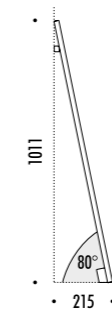

CE IP20

DRIVER

1A2730005.99.06	STANDARD - RGB	100-240 V - 50/60 Hz - 66 W LED - RGB WIRELESS CONTROL
		PANNELLO BIANCO - CAVO TRASPARENTE
		ALIMENTAZIONE CON SPINA - DIMMER
		WHITE PANEL - TRANSPARENT CABLE
		POWER SUPPLY WITH PLUG - DIMMER