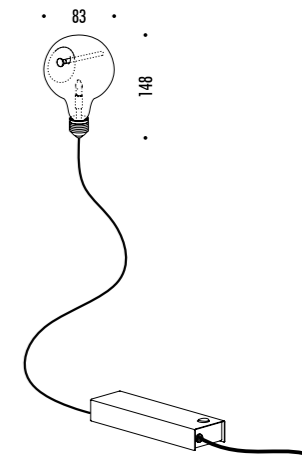

CE IP20

EDISON'S NIGHTMARE

DRIVER

1A3380000.00.06	STANDARD	100-240 V - 50/60 Hz - MAX 10 W 12 V - G4 CAVO COASSIALE - CAVO TRASPARENTE ALIMENTAZIONE CON SPINA - DIMMER LAMPADINA ALOGENA INCLUSA COAXIAL CABLE - TRANSPARENT CABLE POWER SUPPLY WITH PLUG - DIMMER HALOGEN BULB INCLUDED
		10 W HALOGEN - 2800K - 145 lm - CRI 100 - DIMMABLE - EFFICIENCY G