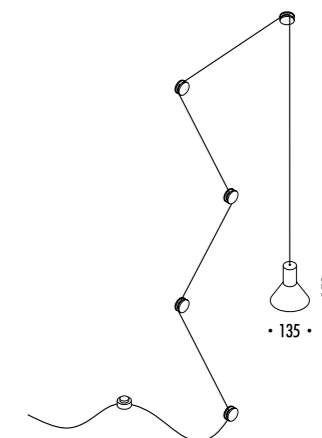

CE IP20

CLAMP

CEILING ROSE

1A0160300.00.00	BIANCO OPACO / MATT WHITE - ON/OFF	100-240 V - 50/60 Hz - MAX 15 W LED - E27 CAVO BIANCO 10 m - ALIMENTAZIONE CON SPINA 5 BLOCCACAVO INCLUSI - LAMPADINA NON INCLUSA WHITE CABLE 10 m - POWER SUPPLY WITH PLUG 5 CLAMPS INCLUDED - BULB NOT INCLUDED
1A0160400.00.00	NERO OPACO / MATT BLACK - ON/OFF	100-240 V - 50/60 Hz - MAX 15 W LED - E27 CAVO NERO 10 m - ALIMENTAZIONE CON SPINA 5 BLOCCACAVO INCLUSI - LAMPADINA NON INCLUSA BLACK CABLE 10 m - POWER SUPPLY WITH PLUG 5 CLAMPS INCLUDED - BULB NOT INCLUDED