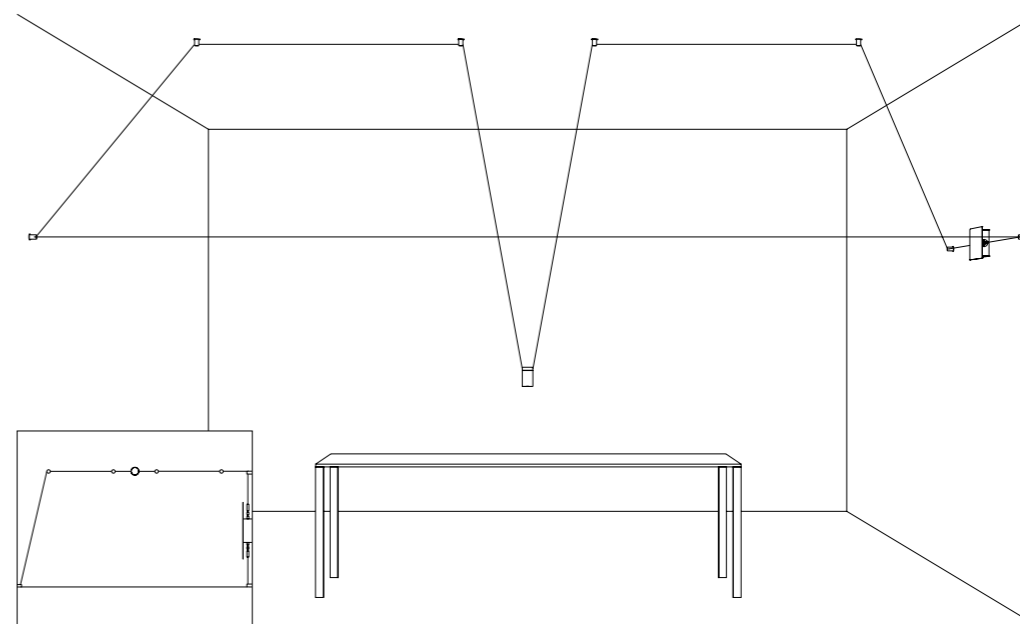

LUNGHEZZA TOTALE MAX 50 METRI / TOTAL LENGTH MAX 50 METER