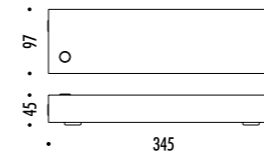

DRIVER

1A340000.30.06	STANDARD - 3000K	24 V DC - 22 W LED - 2000 lm - CRI > 90
		BINARI NERI - CAVO NERO
		KIT DI ALIMENTAZIONE INDIPENDENTE CON SPINA INCLUSO INPUT 100-240 V - 50/60 Hz - DIMMER
		BLACK RAILS - BLACK CABLE
		INCLUDES INDEPENDENT POWER SUPPLY KIT WITH PLUG INPUT 100-240 V - 50/60 Hz - DIMMER