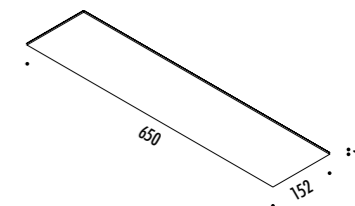

1A0850400.27.40	STANDARD - 2700K	48 V DC - 23 W LED
1A0850400.30.40	STANDARD - 3000K	2700K - 2158 lm - CRI > 90 / 3000K - 2320 lm - CRI > 90
		PIANO A SPECCHIO (DOWN) CON RETRO NERO (UP)
		KIT INSTALLAZIONE OBBLIGATORIO NON INCLUSO
		MIRROR TOP (DOWN) WITH BLACK BACK SIDE (UP)
		COMPULSORY INSTALLATION KIT NOT INCLUDED

KIT INSTALLAZIONE OBBLIGATORI / COMPULSORY INSTALLATION KITS

1Z1120550	STANDARD	DRIVER
		INPUT 110-240 V - 50/60 Hz - OUTPUT 48 V DC - 65 W - IP20
		1-10 V DIMMABLE