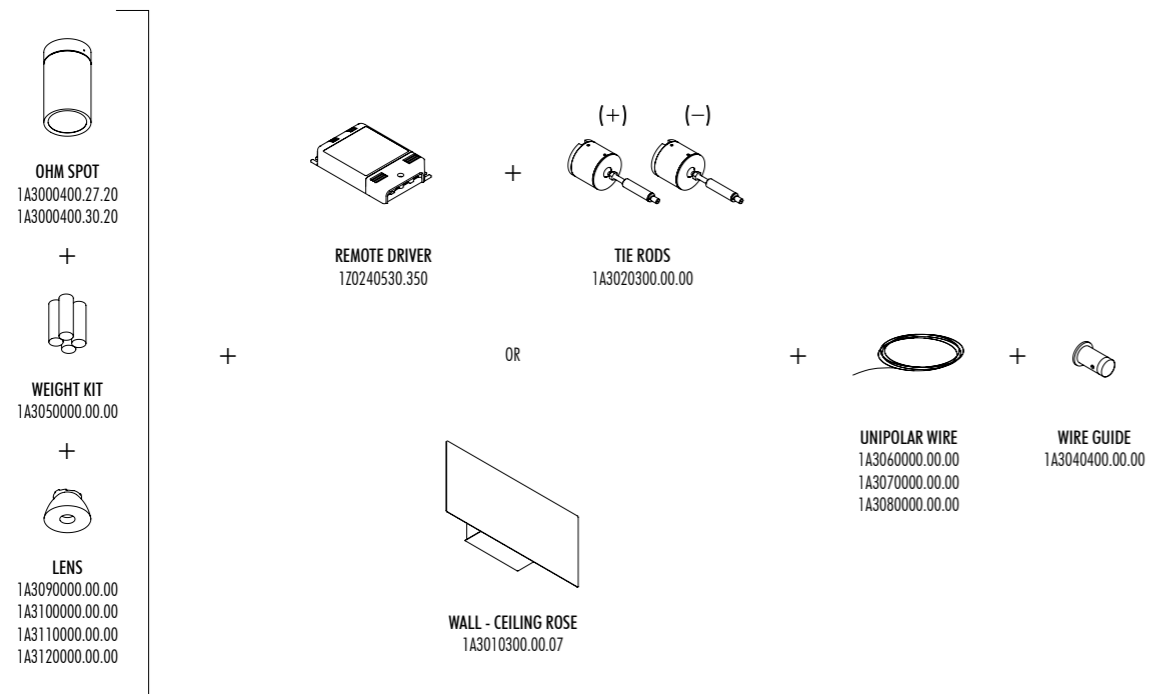

LUNGHEZZA TOTALE MAX 50 METRI / TOTAL LENGTH MAX 50 METER