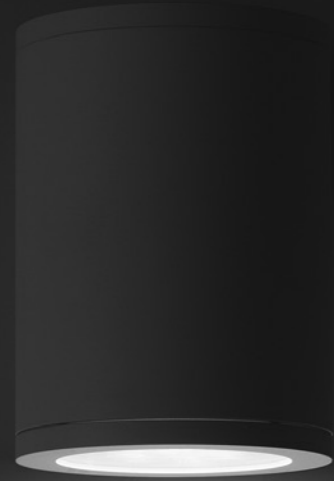

ACCESSORI OPZIONALI / OPTIONAL ACCESSORIES

1A1660000.00.00	STANDARD	CONNETTORE DRIVER IP68 - 1 PEZZO DRIVER CONNECTOR IP68 - 1 PIECE
-----------------	----------	---

1A3660300.00.00	BIANCO OPACO / MATT WHITE - ON/OFF	100-240 V - 50/60 Hz - MAX 12 W LED - E27 ORIENTABILE CONNETTORE DRIVER IP68 INCLUSO LAMPADINA NON INCLUSA ADJUSTABLE DRIVER CONNECTOR IP68 INCLUDED BULB NOT INCLUDED