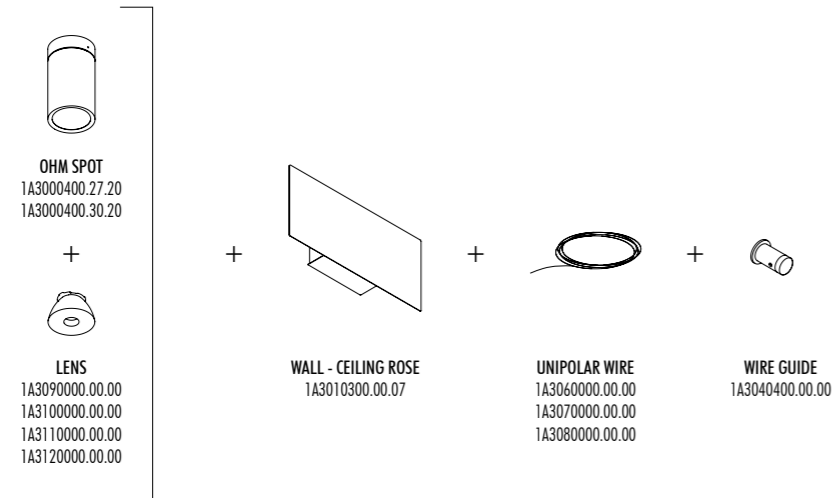

LUNGHEZZA TOTALE MAX 50 METRI / TOTAL LENGTH MAX 50 METER