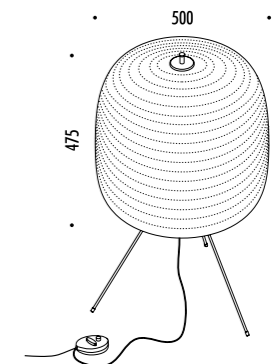

CE IP20

1A2780000.00.06	STANDARD	100-240 V - 50/60 Hz - MAX 18 W LED - E27 PARALUME BIANCO - SUPPORTI NERI CAVO NERO - DIMMER LAMPADINA NON INCLUSA WHITE SHADE - BLACK LEG BASE BLACK CABLE - DIMMER BULB NOT INCLUDED