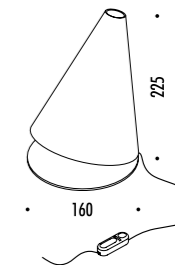

TAVOLO / TABLE

1A2670305.00.06	BIANCO OPACO / MATT WHITE	100-240 V - 50/60 Hz - MAX 10 W LED - E27 GLOBOLUX
		CAVO BIANCO - DIMMER
		LAMPADINA LED NON INCLUSA
		WHITE CABLE - DIMMER
		LED BULB NOT INCLUDED