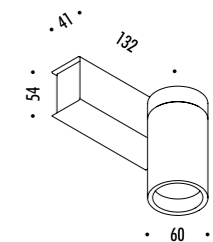

1A2490300.00.00	BIANCO OPACO / MATT WHITE - ON/OFF	100-240 V - 50/60 Hz - MAX 10 W LED - GU10 ORIENTABILE LAMPADINA NON INCLUSA ACCESSORI OPZIONALI LAMPADINA NON INCLUSI ADJUSTABLE BULB NOT INCLUDED OPTIONAL BULB ACCESSORIES NOT INCLUDED
1A2490400.00.00	NERO OPACO / MATT BLACK - ON/OFF