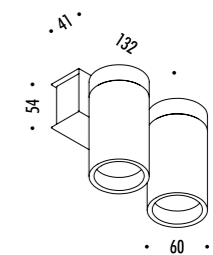

1A3810300.00.00	BIANCO OPACO / MATT WHITE - ON/OFF	100-240 V - 50/60 Hz - MAX 2 x 10 W LED - GU10 ORIENTABILE LAMPADINE NON INCLUSE ACCESSORI OPZIONALI LAMPADINA NON INCLUSI ADJUSTABLE BULBS NOT INCLUDED OPTIONAL BULB ACCESSORIES NOT INCLUDED
1A3810400.00.00	NERO OPACO / MATT BLACK - ON/OFF