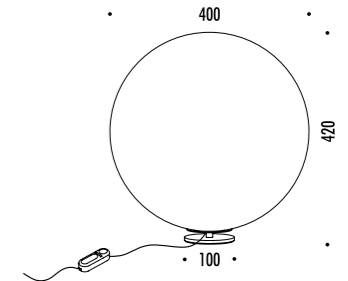

CE □ IP20

1A2690000.00.06	STANDARD	100-240 V - 50/60 Hz - MAX 15 W LED - E27 PARALUME CON TEXTURE IN CARTA GIAPPONESE - BASE VERNICIATA DORATA CAVO BIANCO - DIMMER LAMPADINA NON INCLUSA SHADE WITH JAPANESE PAPER TEXTURE - GOLD FINISH BASE WHITE CABLE - DIMMER BULB NOT INCLUDED