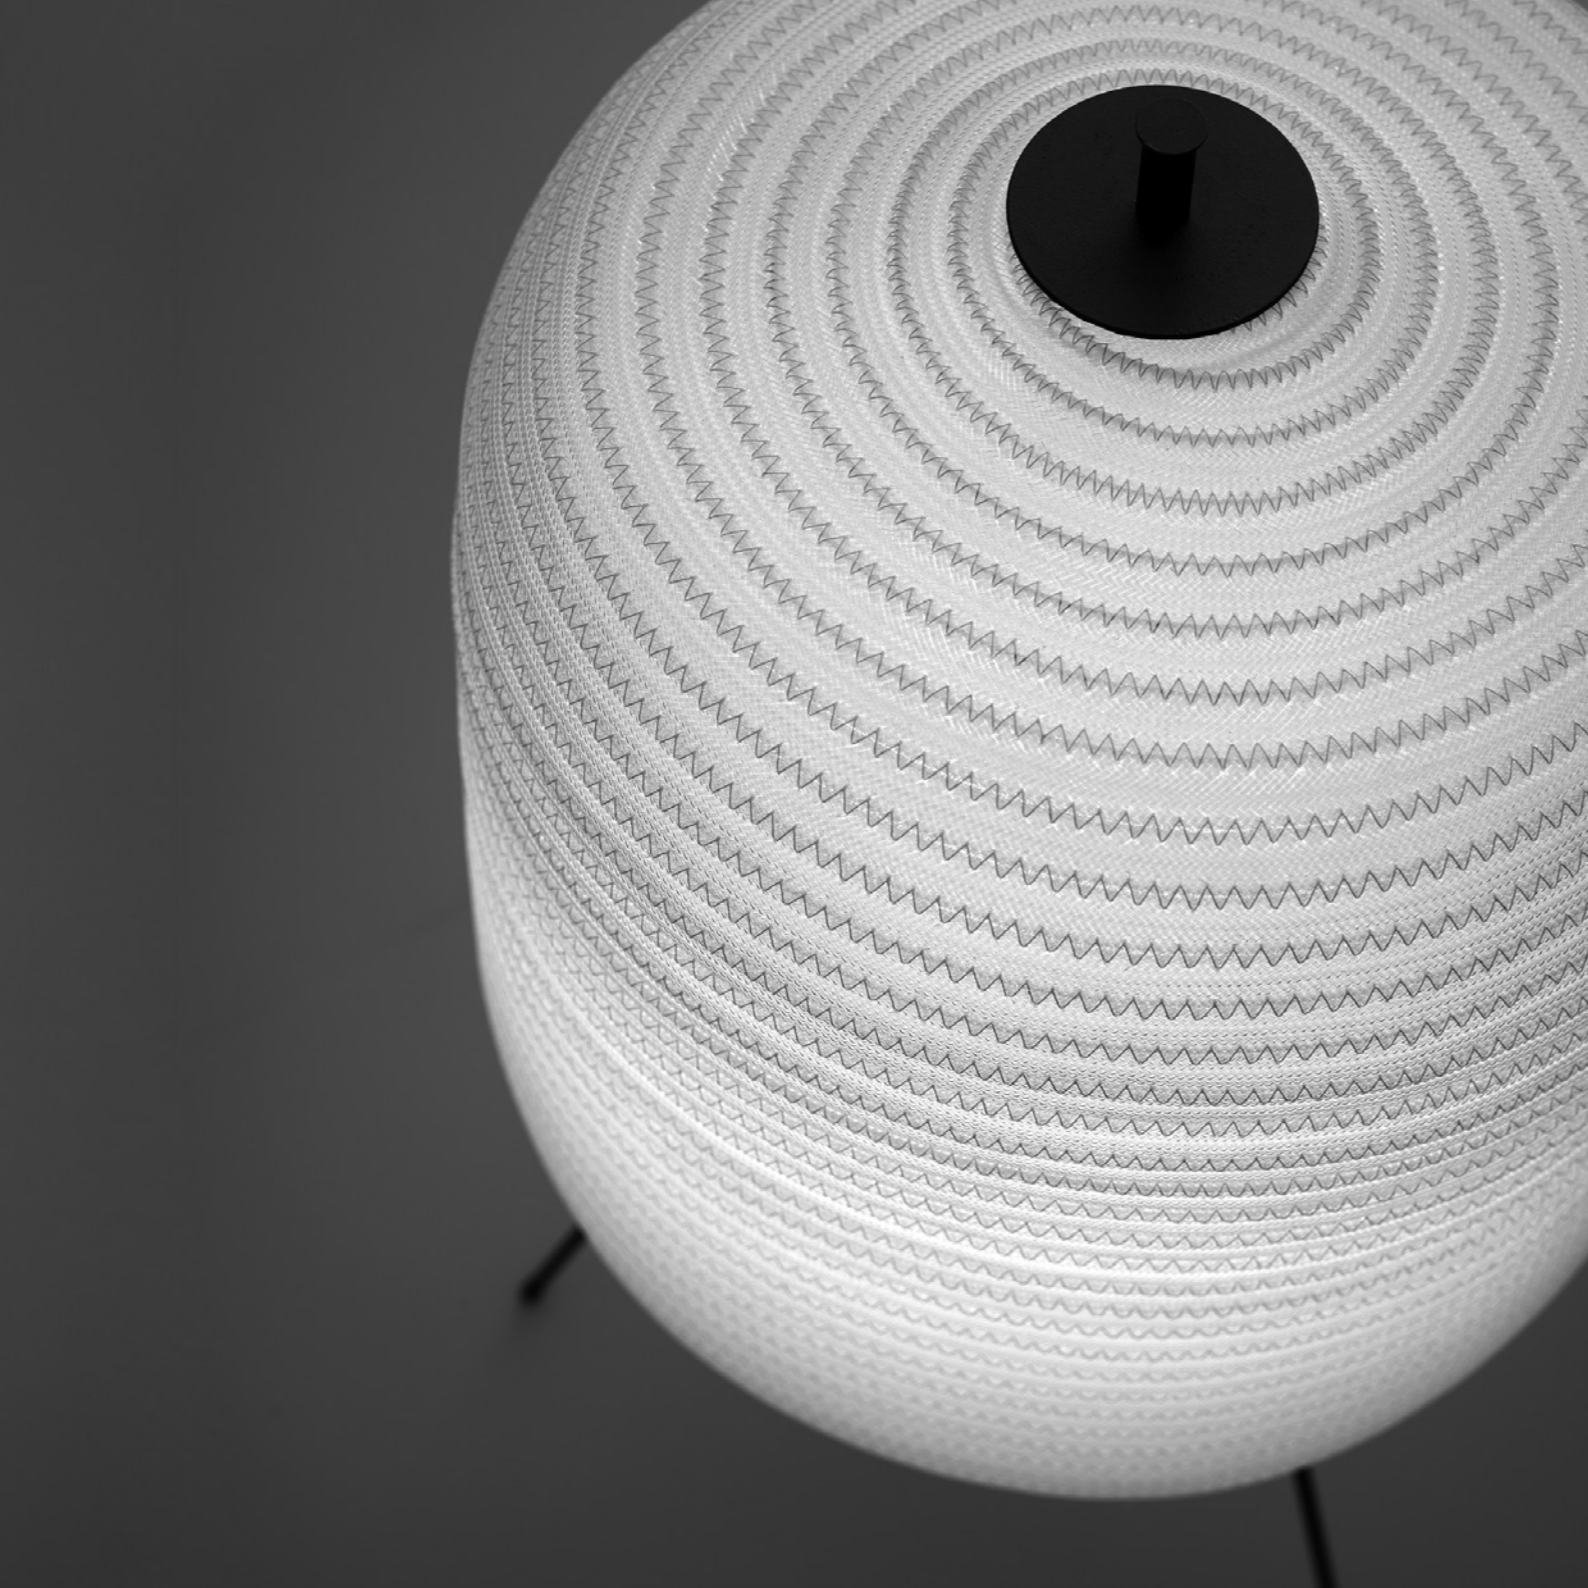

DESIGN DAVIDE GROPPI - PAOLA LENTI - 2013
LAMPADA DA ESTERNO - METALLO - PBT - POLICARBONATO
OUTDOOR LAMP - METAL - PBT - POLYCARBONATE

CE IP65

SHOJI OUTDOOR

1A3640000.00.00	STANDARD - ON/OFF	100-240 V - 50/60 Hz - MAX 18 W LED - E27 CAVO NERO 5 m CONNETTORE DRIVER IP68 INCLUSO LAMPADINA NON INCLUSA BLACK CABLE 5 m DRIVER CONNECTOR IP68 INCLUDED BULB NOT INCLUDED

ACCESSORI OPZIONALI / OPTIONAL ACCESSORIES

1A1660000.00.00	STANDARD	CONNETTORE DRIVER IP68 - 1 PEZZO DRIVER CONNECTOR IP68 - 1 PIECE