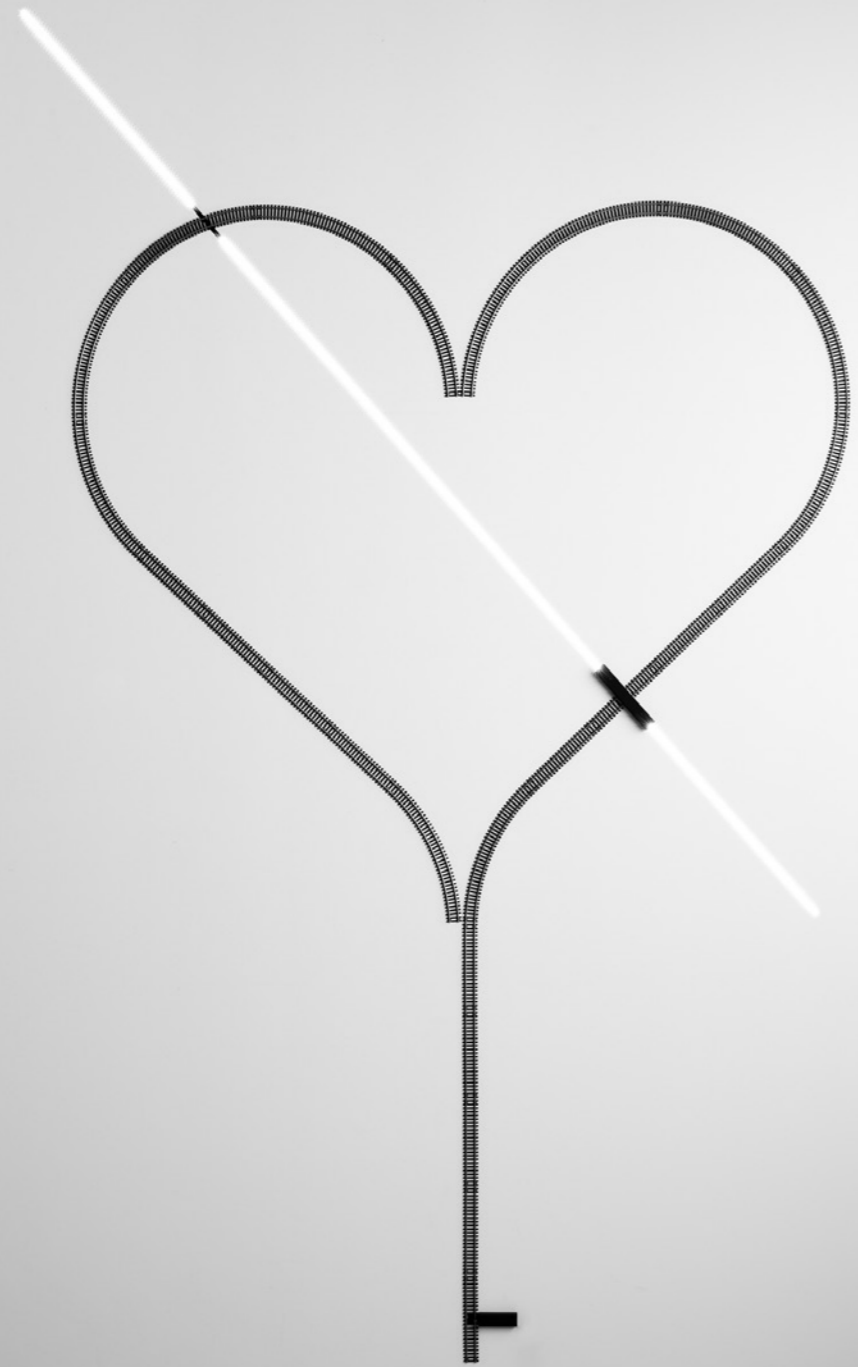

1A340000.30.06	STANDARD - 3000K	24 V DC - 22 W LED - 2000 lm - CRI > 90
		BINARI NERI - CAVO NERO
		KIT DI ALIMENTAZIONE INDIPENDENTE CON SPINA INCLUSO INPUT 100-240 V - 50/60 Hz - DIMMER
		BLACK RAILS - BLACK CABLE
		INCLUDES INDEPENDENT POWER SUPPLY KIT WITH PLUG INPUT 100-240 V - 50/60 Hz - DIMMER