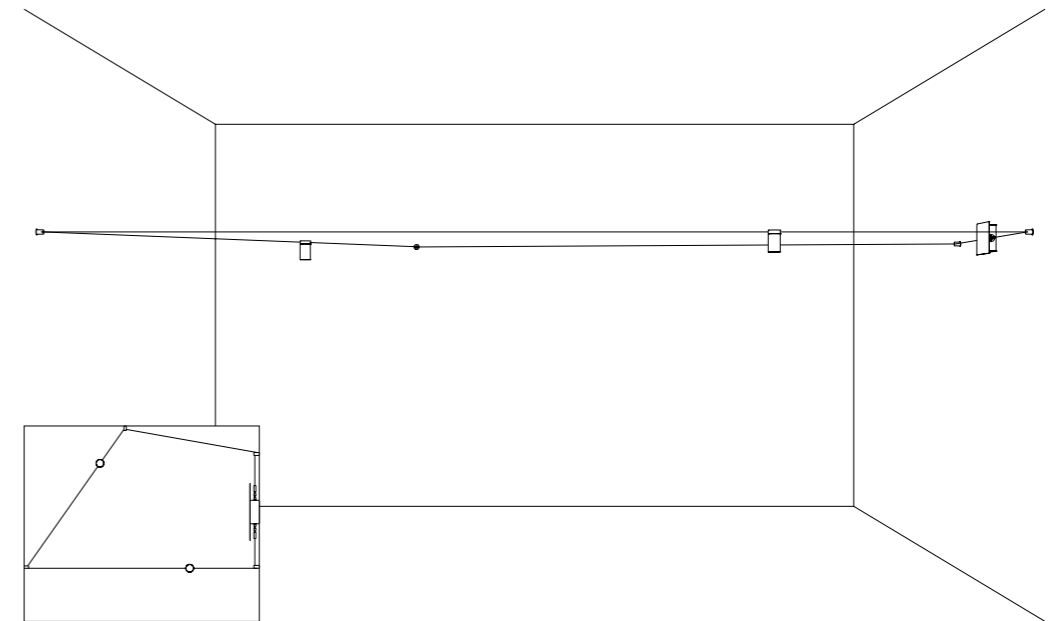

LUNGHEZZA TOTALE MAX 50 METRI / TOTAL LENGTH MAX 50 METER