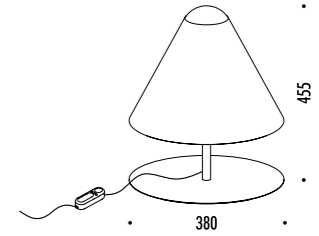

CE IP20 0.5 m

1A2700300.00.06	BIANCO OPACO / MATT WHITE	100-240 V - 50/60 Hz - MAX 10 W LED - E27 GLOBOLUX
		CAVO BIANCO - DIMMER
		LAMPADINA NON INCLUSA
		WHITE CABLE - DIMMER
		BULB NOT INCLUDED