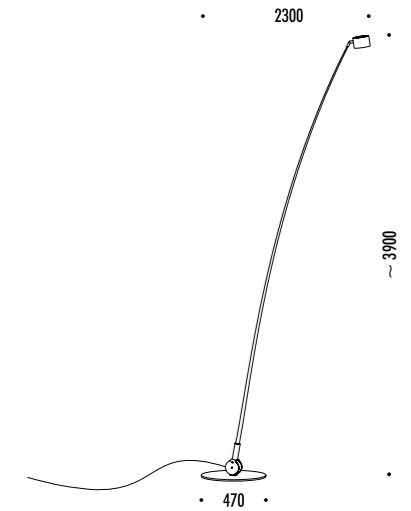

Compasso d'Oro ADI
Award 2014

DESIGN ENZO CALABRESE - DAVIDE GROPPI - 2011
LAMPADA DA ESTERNO - FIBRA DI VETRO - METALLO
OUTDOOR LAMP - FIBERGLASS - METAL

CE IP65

SAMPEI 440 OUTDOOR