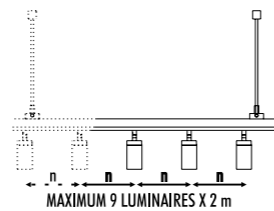

KIT INSTALLAZIONE OBBLIGATORI / COMPULSORY INSTALLATION KITS

1Z1120250	STANDARD	DRIVER ON/OFF INPUT 100-240 V - 50/60 Hz - OUTPUT 48 V DC - 150 W - IP67
1Z1120380	STANDARD	DRIVER ON/OFF INPUT 100-240 V - 50/60 Hz - OUTPUT 48 V DC - 320 W - IP67
1A2810000.11.00	STANDARD	POWER KIT ON/OFF - COMPATIBILE DALI INPUT 100-240 V - 50/60 Hz - OUTPUT 48 V DC - 150 W - IP20
1A2810000.12.00	STANDARD	POWER KIT ON/OFF - COMPATIBILE DALI INPUT 100-240 V - 50/60 Hz - OUTPUT 48 V DC - 320 W - IP20